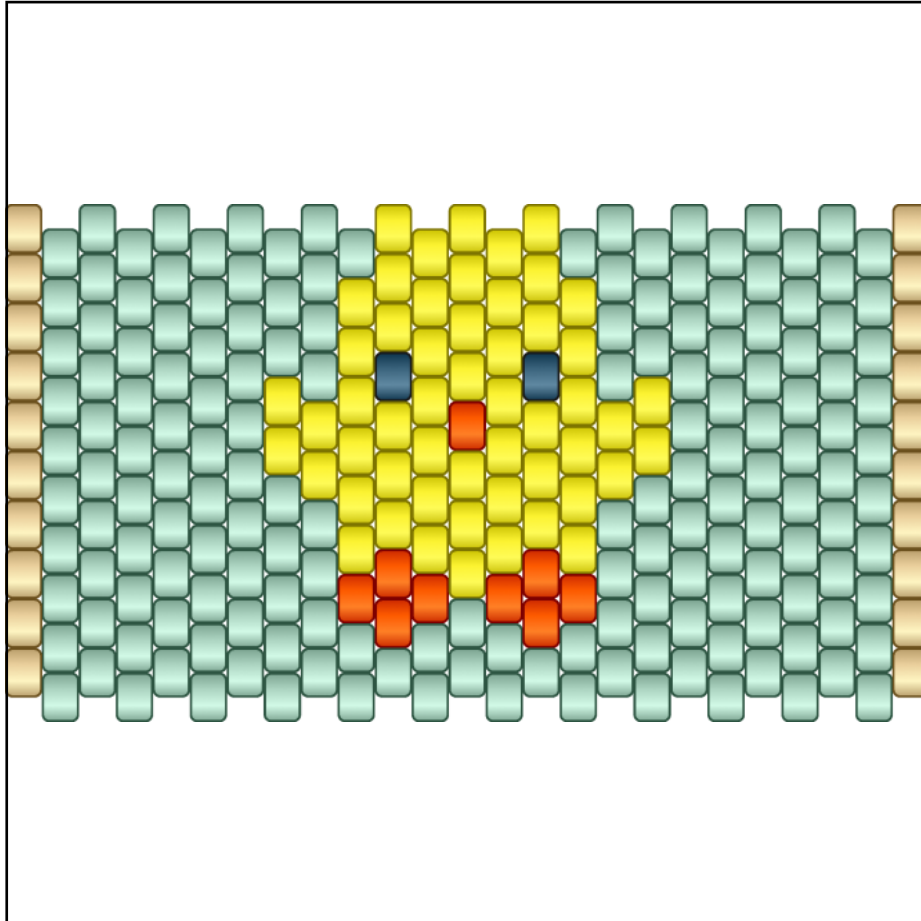

Plush Pendant

Type: Peyote

Width: 25

Height: 10

Finished size: 3,0 x 1,7 cm

Total beads: 250

© 2026 Emmanuelle Royer

www.yulumai.org