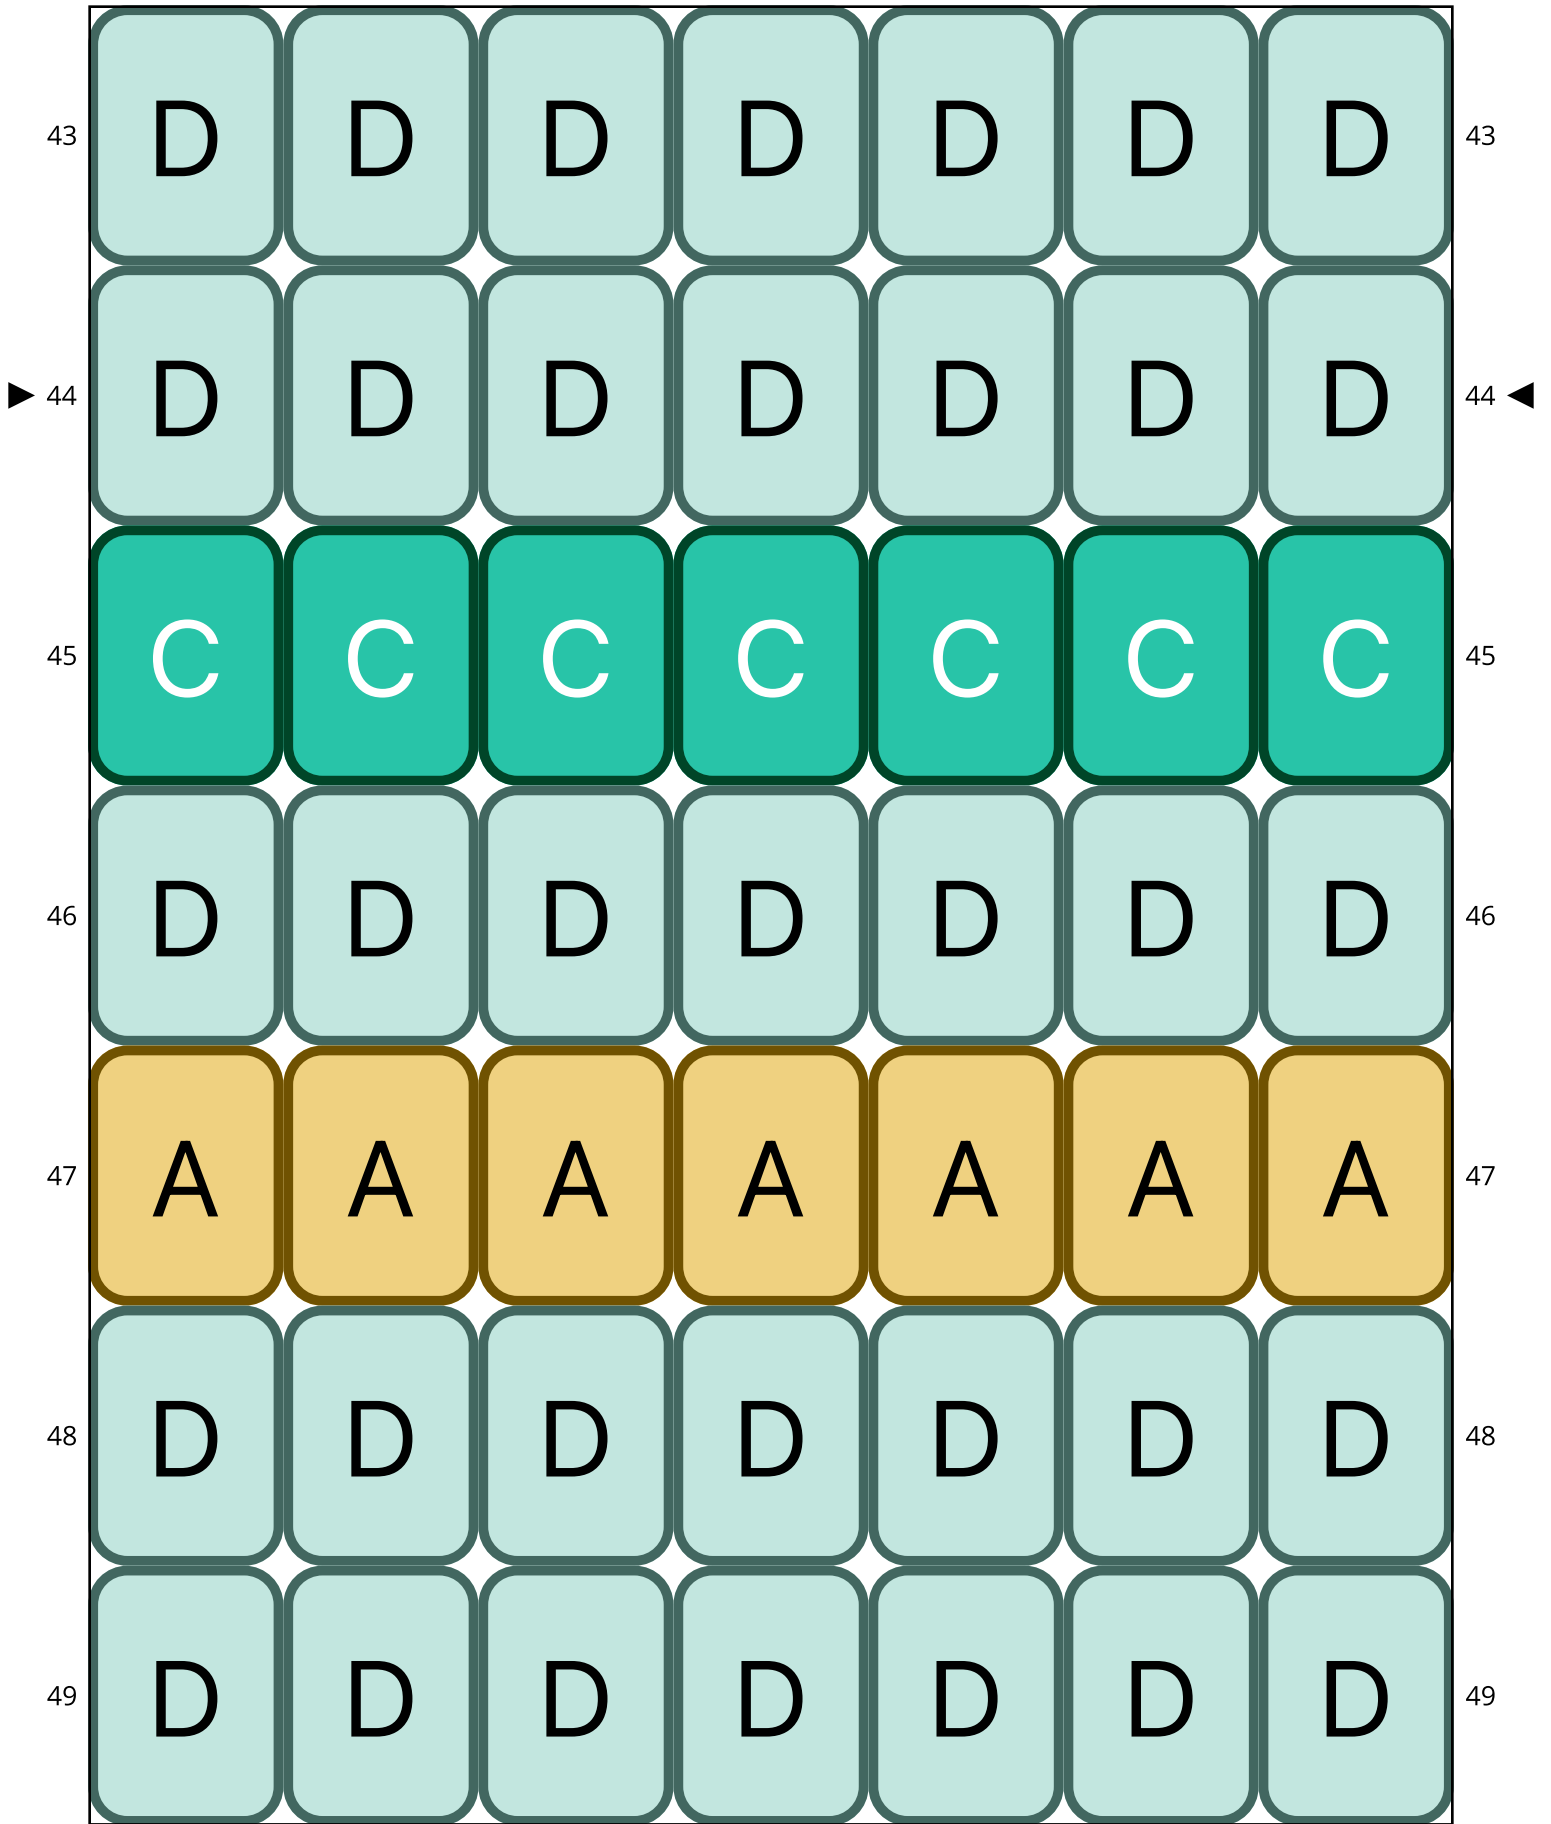

50	B	B	B	B	B	B	50
51	D	D	D	D	D	D	51
52	D	D	D	D	D	D	52
53	A	A	A	A	A	A	53
54	D	D	D	D	D	D	54
55	C	C	C	C	C	C	55
56	D	D	D	D	D	D	56