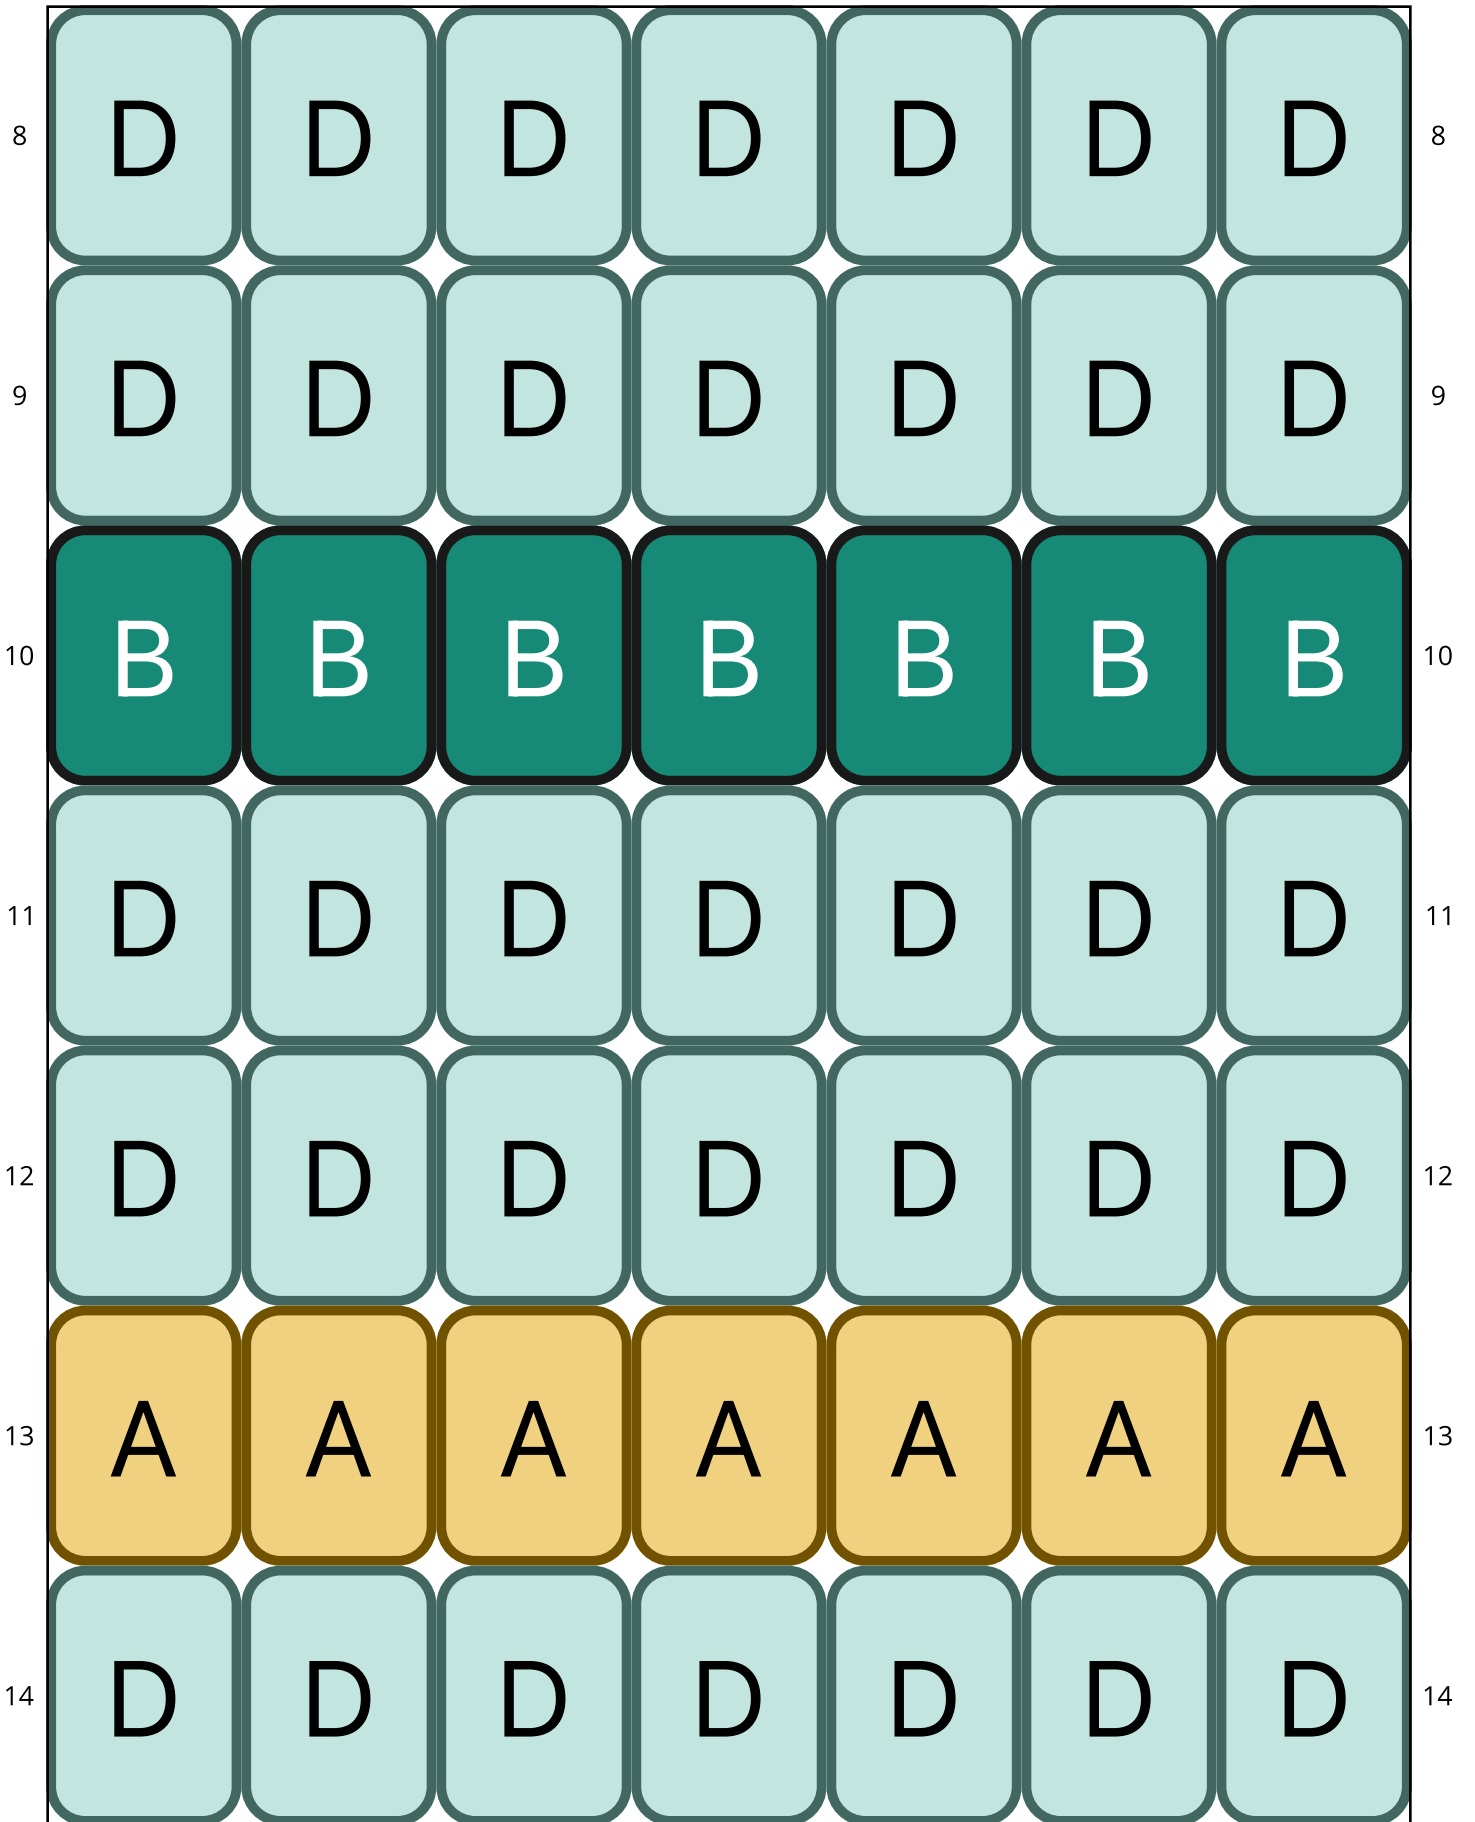

15	C	C	C	C	C	C	C	15
16	D	D	D	D	D	D	D	16
17	D	D	D	D	D	D	D	17
18	D	B	B	B	B	B	D	18
19	D	B	A	A	A	B	D	19
20	D	B	A	D	A	B	D	20
21	D	B	A	A	A	B	D	21