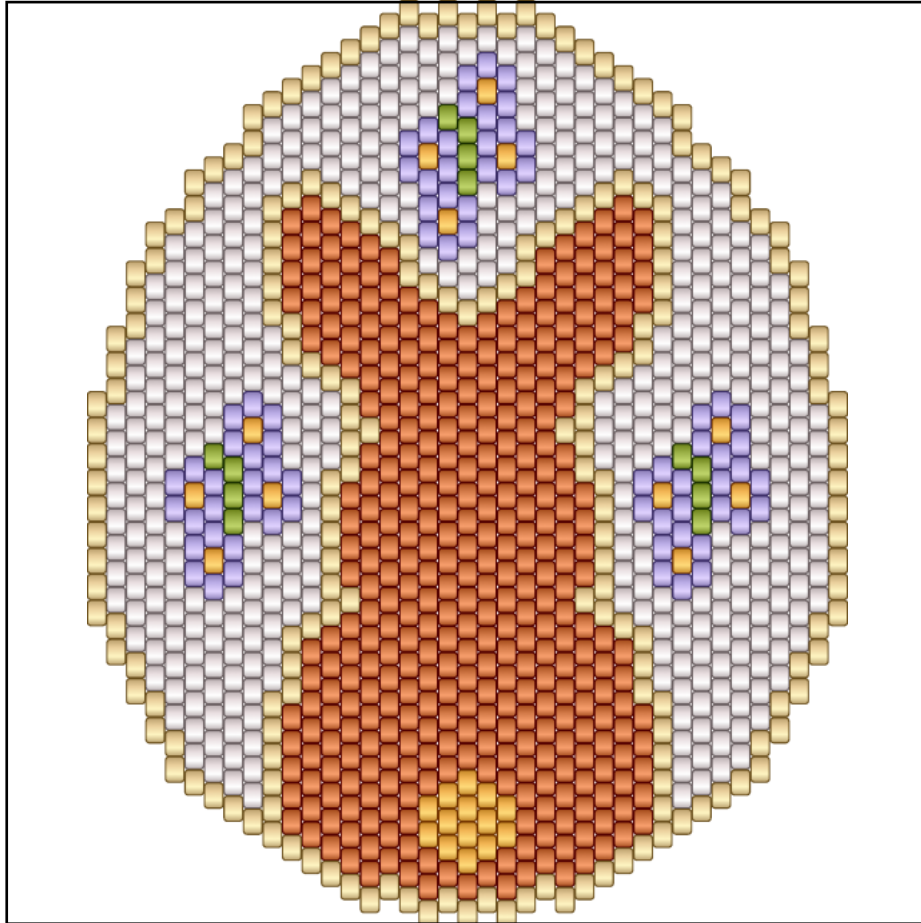

Bunny Pins

Type: Peyote

Width: 39

Height: 35

Finished size: 4,7 x 5,7 cm

Total beads: 1 059

© 2026 Emmanuelle Royer

www.yulumai.org