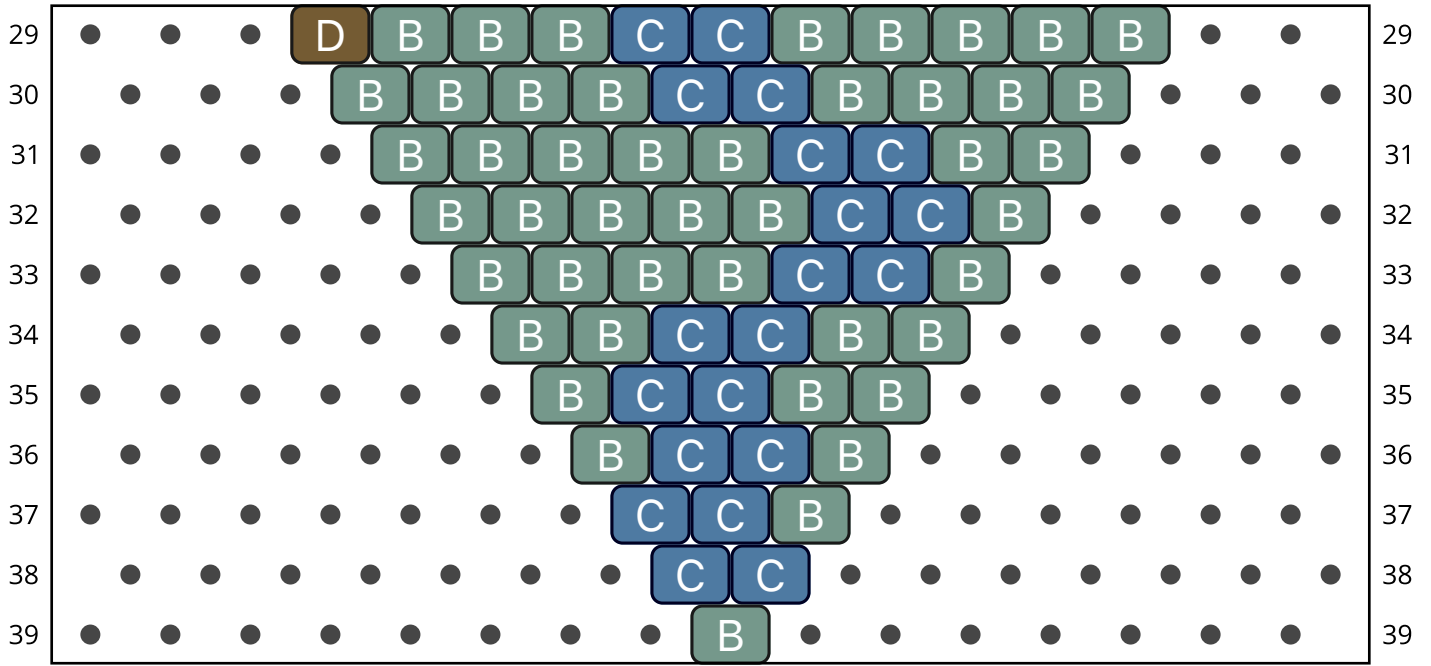

# BE057 a ear1

Type: Brick

Width: 16

Height: 39

Finished size: 2,6 x 4,7 cm

Total beads: 458

© 2025 Emmanuelle Royer

[www.yulumai.org](http://www.yulumai.org)

## Word Chart

Row 1 (L) (1)B

Row 2 (R) (4)B

Row 3 (L) (2)A, (4)B, (3)A

Row 4 (R) (3)B, (4)A, (2)B, (4)A, (1)B

Row 5 (L) (2)B, (4)A, (2)B, (4)A, (3)B

Row 6 (R) (5)B, (2)A, (4)B, (2)A, (3)B

Row 7 (L) (3)B, (1)D, (5)B, (1)D, (5)B

Row 8 (R) (5)B, (2)D, (2)B, (1)C, (1)B, (2)D, (3)B

Row 9 (L) (3)A, (1)D, (2)B, (1)C, (2)B, (1)D, (5)B

Row 10 (R) (5)B, (2)D, (1)B, (1)C, (2)B, (1)D, (4)A

Row 11 (L) (4)A, (2)B, (2)C, (1)B, (1)D, (1)B, (3)A, (1)B

Row 12 (R) (1)B, (4)A, (2)B, (2)C, (4)B, (2)A, (1)B

Row 13 (L) (1)B, (1)D, (5)B, (1)C, (3)B, (4)A

Row 14 (R) (2)B, (2)A, (3)B, (2)C, (4)B, (2)D, (1)B

Row 15 (L) (1)B, (1)D, (3)A, (1)B, (2)C, (4)B, (1)D, (2)B