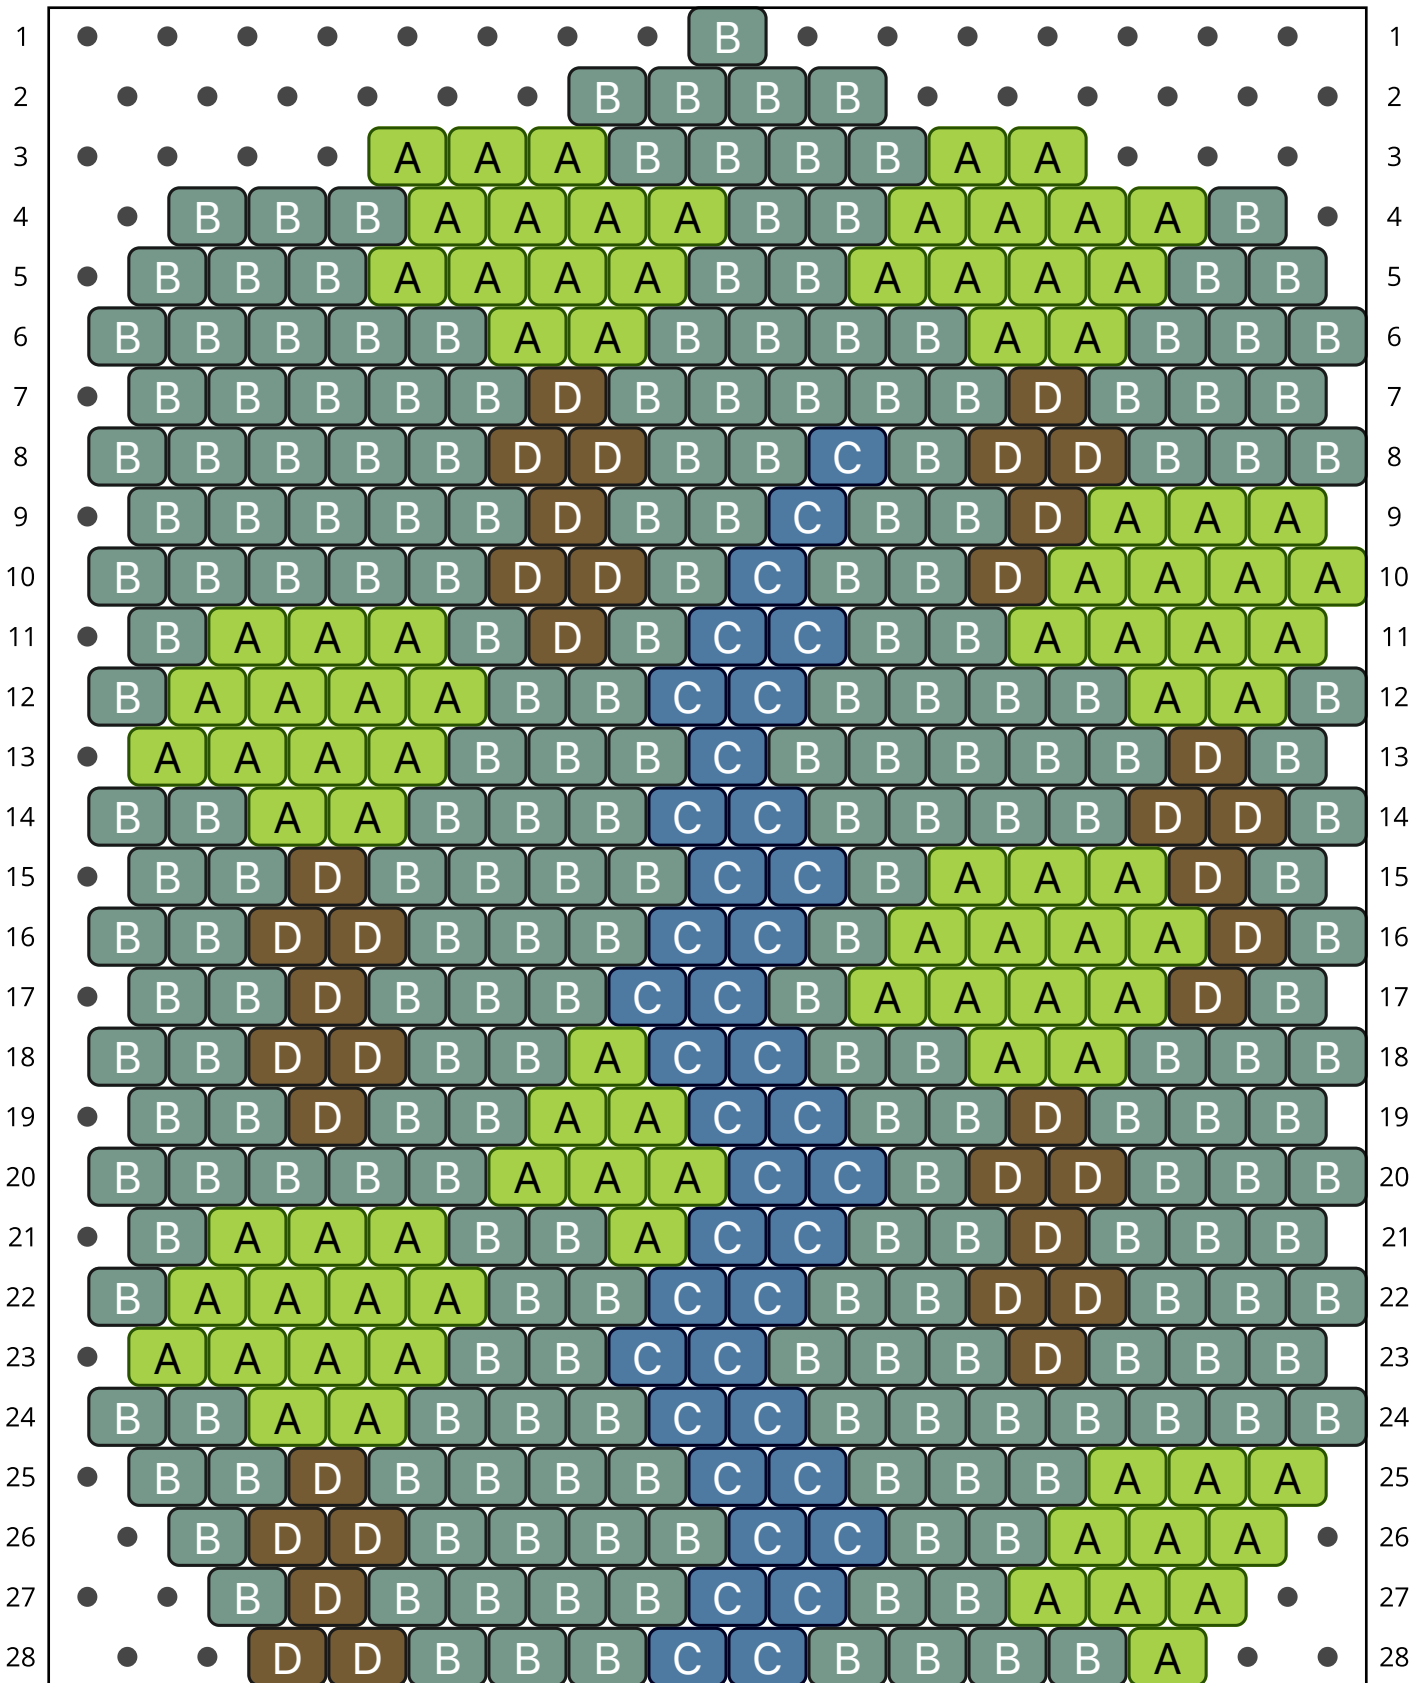

# BE057 a ear1

Type: Brick

Width: 16

Height: 39

Finished size: 2,6 x 4,7 cm

Total beads: 458

© 2025 Emmanuelle Royer

[www.yulumai.org](http://www.yulumai.org)

## Word Chart

Row 1 (L) (1)B

Row 2 (R) (4)B

Row 3 (L) (2)A, (4)B, (3)A

Row 4 (R) (3)B, (4)A, (2)B, (4)A, (1)B

Row 5 (L) (2)B, (4)A, (2)B, (4)A, (3)B

Row 6 (R) (5)B, (2)A, (4)B, (2)A, (3)B

Row 7 (L) (3)B, (1)D, (5)B, (1)D, (5)B

Row 8 (R) (5)B, (2)D, (2)B, (1)C, (1)B, (2)D, (3)B

Row 9 (L) (3)A, (1)D, (2)B, (1)C, (2)B, (1)D, (5)B

Row 10 (R) (5)B, (2)D, (1)B, (1)C, (2)B, (1)D, (4)A

Row 11 (L) (4)A, (2)B, (2)C, (1)B, (1)D, (1)B, (3)A, (1)B

Row 12 (R) (1)B, (4)A, (2)B, (2)C, (4)B, (2)A, (1)B

Row 13 (L) (1)B, (1)D, (5)B, (1)C, (3)B, (4)A

Row 14 (R) (2)B, (2)A, (3)B, (2)C, (4)B, (2)D, (1)B

Row 15 (L) (1)B, (1)D, (3)A, (1)B, (2)C, (4)B, (1)D, (2)B