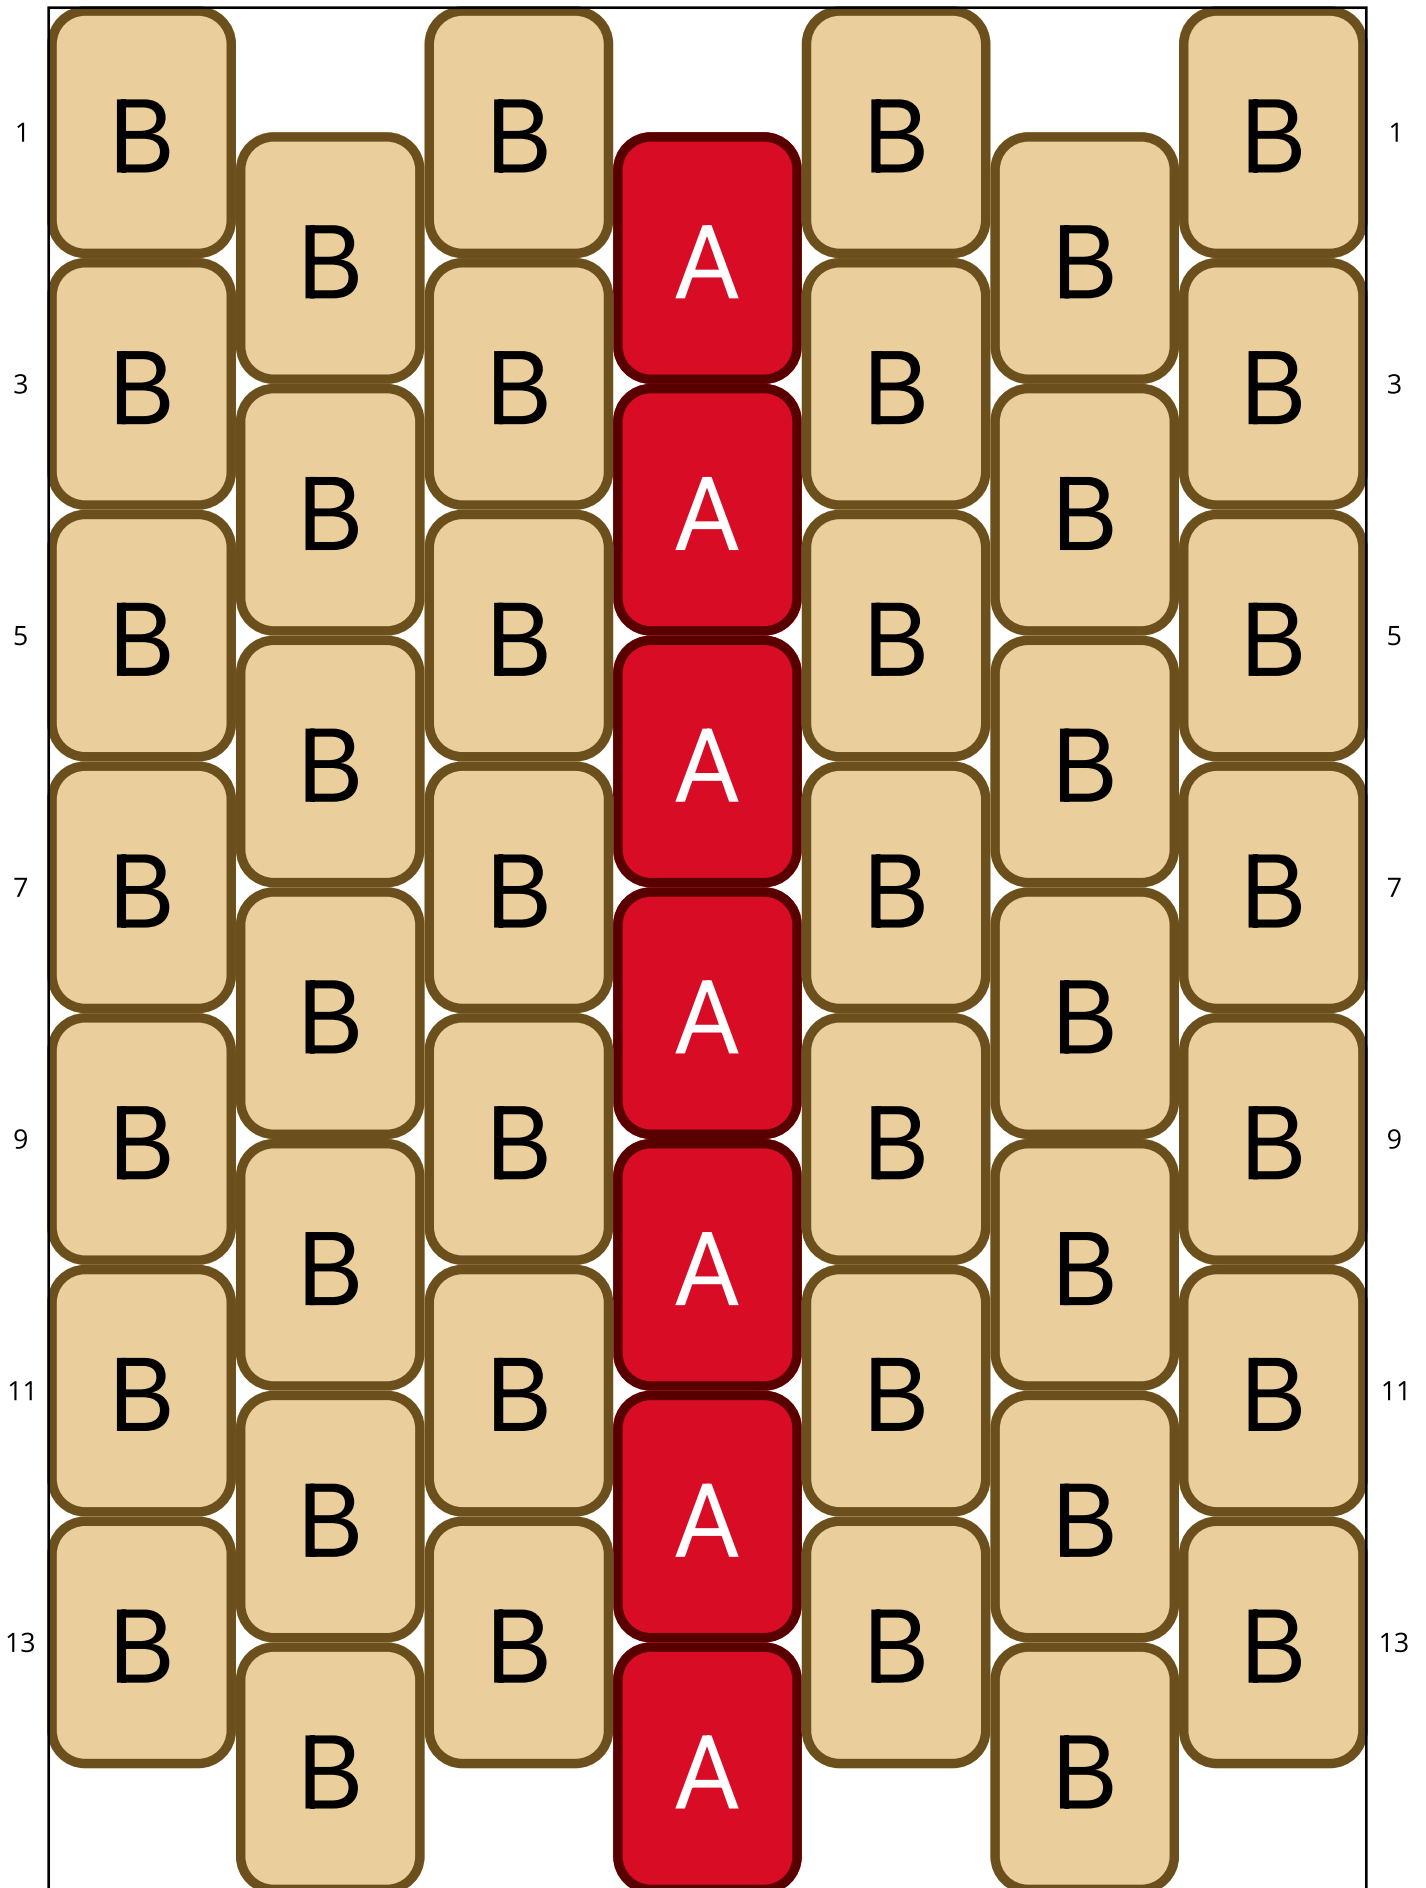

Amour

Type: Peyote

Width: 7

Height: 36

Finished size: 0,8 x 5,8 cm

Total beads: 252

© 2025 Emmanuelle Royer

www.yulumai.org

Copyright: yulumai2025

Word Chart

Row 1&2 L (3)B, (1)A, (3)B

Row 3 (R) (4)B

Row 4 (L) (1)B, (1)A, (1)B

Row 5 (R) (4)B

Row 6 (L) (1)B, (1)A, (1)B

Row 7 (R) (4)B

Row 8 (L) (1)B, (1)A, (1)B

Row 9 (R) (4)B

Row 10 (L) (1)B, (1)A, (1)B

Row 11 (R) (4)B

Row 12 (L) (1)B, (1)A, (1)B

Row 13 (R) (4)B

Row 14 (L) (1)B, (1)A, (1)B

Row 15 (R) (4)B

Row 16 (L) (1)B, (1)A, (1)B

Row 17 (R) (4)B

Row 18 (L) (1)B, (1)A, (1)B

Row 19 (R) (4)B

Row 20 (L) (1)B, (1)A, (1)B

Row 21 (R) (4)B

Row 22 (L) (1)B, (1)A, (1)B

Row 23 (R) (4)B