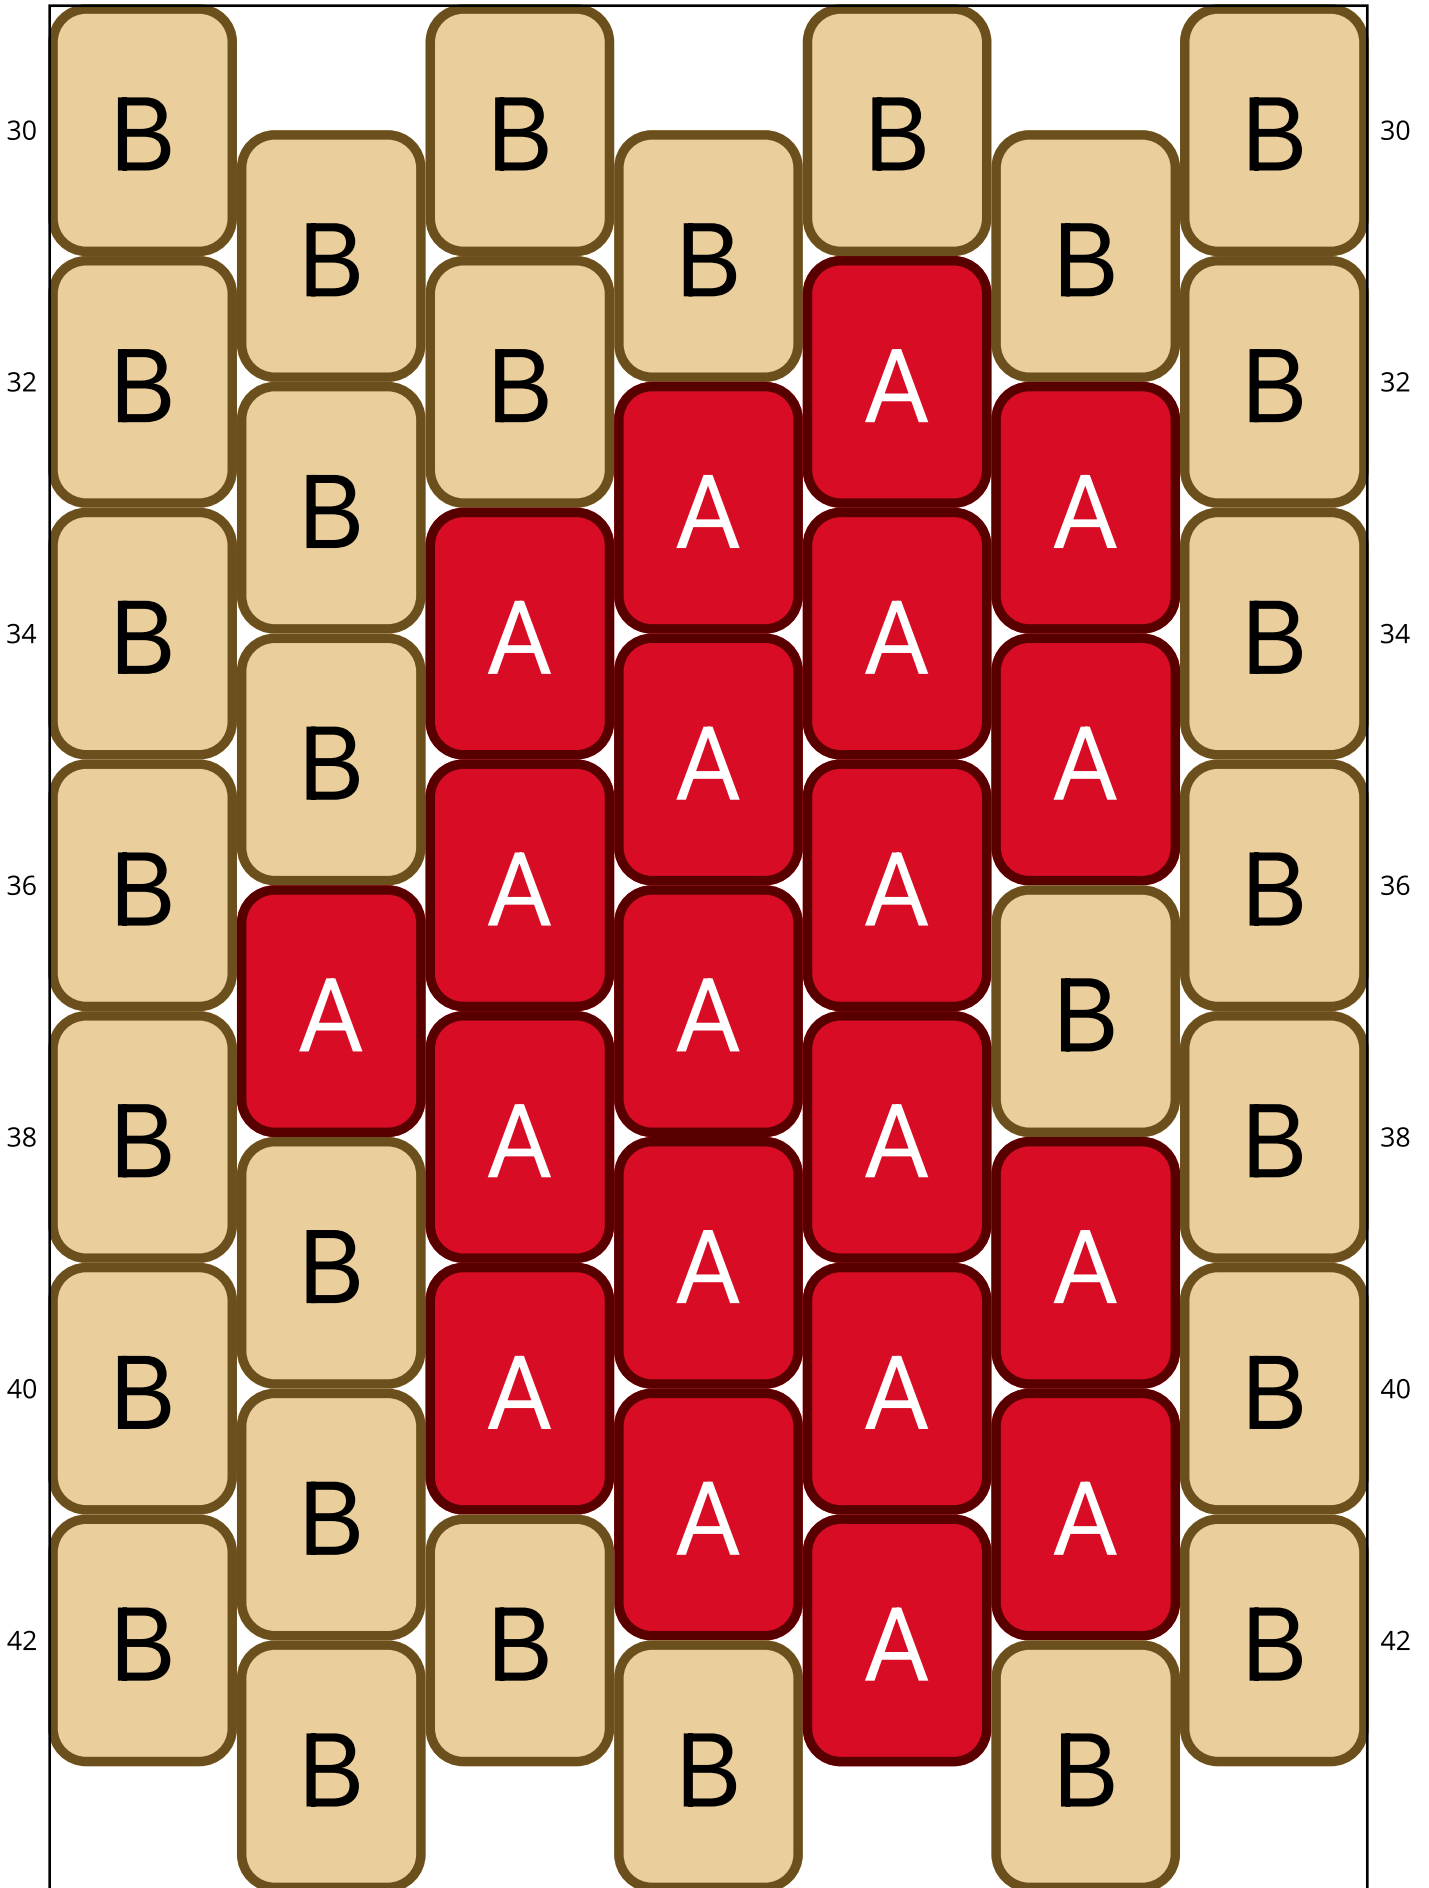

Amour

Type: Peyote

Width: 7

Height: 36

Finished size: 0,8 x 5,8 cm

Total beads: 252

© 2025 Emmanuelle Royer

www.yulumai.org

Copyright: yulumai2025

Word Chart

Row 1&2 L (3)B, (1)A, (3)B

Row 3 (R) (4)B

Row 4 (L) (1)B, (1)A, (1)B

Row 5 (R) (4)B

Row 6 (L) (1)B, (1)A, (1)B

Row 7 (R) (4)B

Row 8 (L) (1)B, (1)A, (1)B

Row 9 (R) (4)B

Row 10 (L) (1)B, (1)A, (1)B

Row 11 (R) (4)B

Row 12 (L) (1)B, (1)A, (1)B

Row 13 (R) (4)B

Row 14 (L) (1)B, (1)A, (1)B

Row 15 (R) (4)B

Row 16 (L) (1)B, (1)A, (1)B

Row 17 (R) (4)B

Row 18 (L) (1)B, (1)A, (1)B

Row 19 (R) (4)B

Row 20 (L) (1)B, (1)A, (1)B

Row 21 (R) (4)B

Row 22 (L) (1)B, (1)A, (1)B

Row 23 (R) (4)B