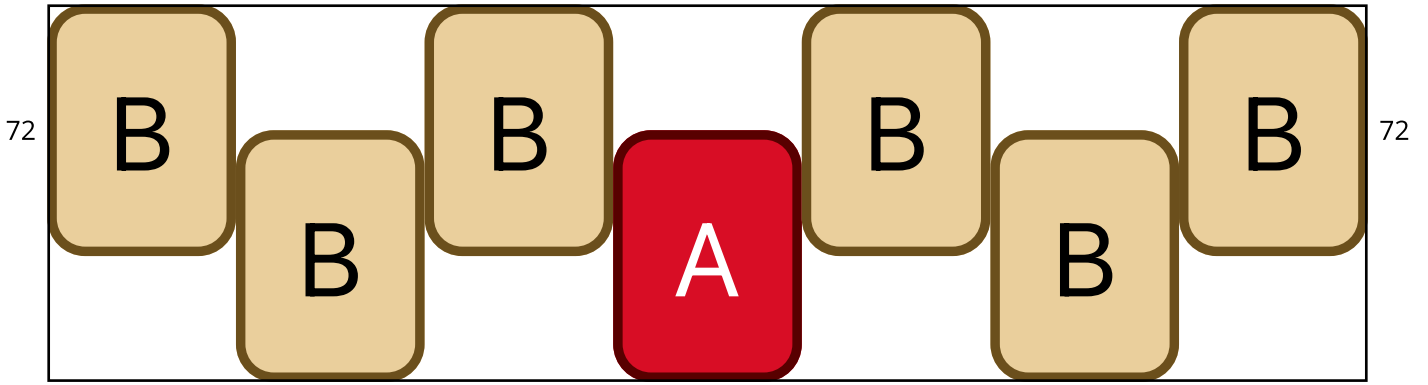

Amour

Type: Peyote

Width: 7

Height: 36

Finished size: 0,8 x 5,8 cm

Total beads: 252

© 2025 Emmanuelle Royer

www.yulumai.org

Copyright: yulumai2025

Word Chart

Row 1&2 L (3)B, (1)A, (3)B

Row 3 (R) (4)B

Row 4 (L) (1)B, (1)A, (1)B

Row 5 (R) (4)B

Row 6 (L) (1)B, (1)A, (1)B

Row 7 (R) (4)B

Row 8 (L) (1)B, (1)A, (1)B

Row 9 (R) (4)B

Row 10 (L) (1)B, (1)A, (1)B

Row 11 (R) (4)B

Row 12 (L) (1)B, (1)A, (1)B

Row 13 (R) (4)B

Row 14 (L) (1)B, (1)A, (1)B

Row 15 (R) (4)B

Row 16 (L) (1)B, (1)A, (1)B

Row 17 (R) (4)B

Row 18 (L) (1)B, (1)A, (1)B

Row 19 (R) (4)B

Row 20 (L) (1)B, (1)A, (1)B

Row 21 (R) (4)B

Row 22 (L) (1)B, (1)A, (1)B

Row 23 (R) (4)B