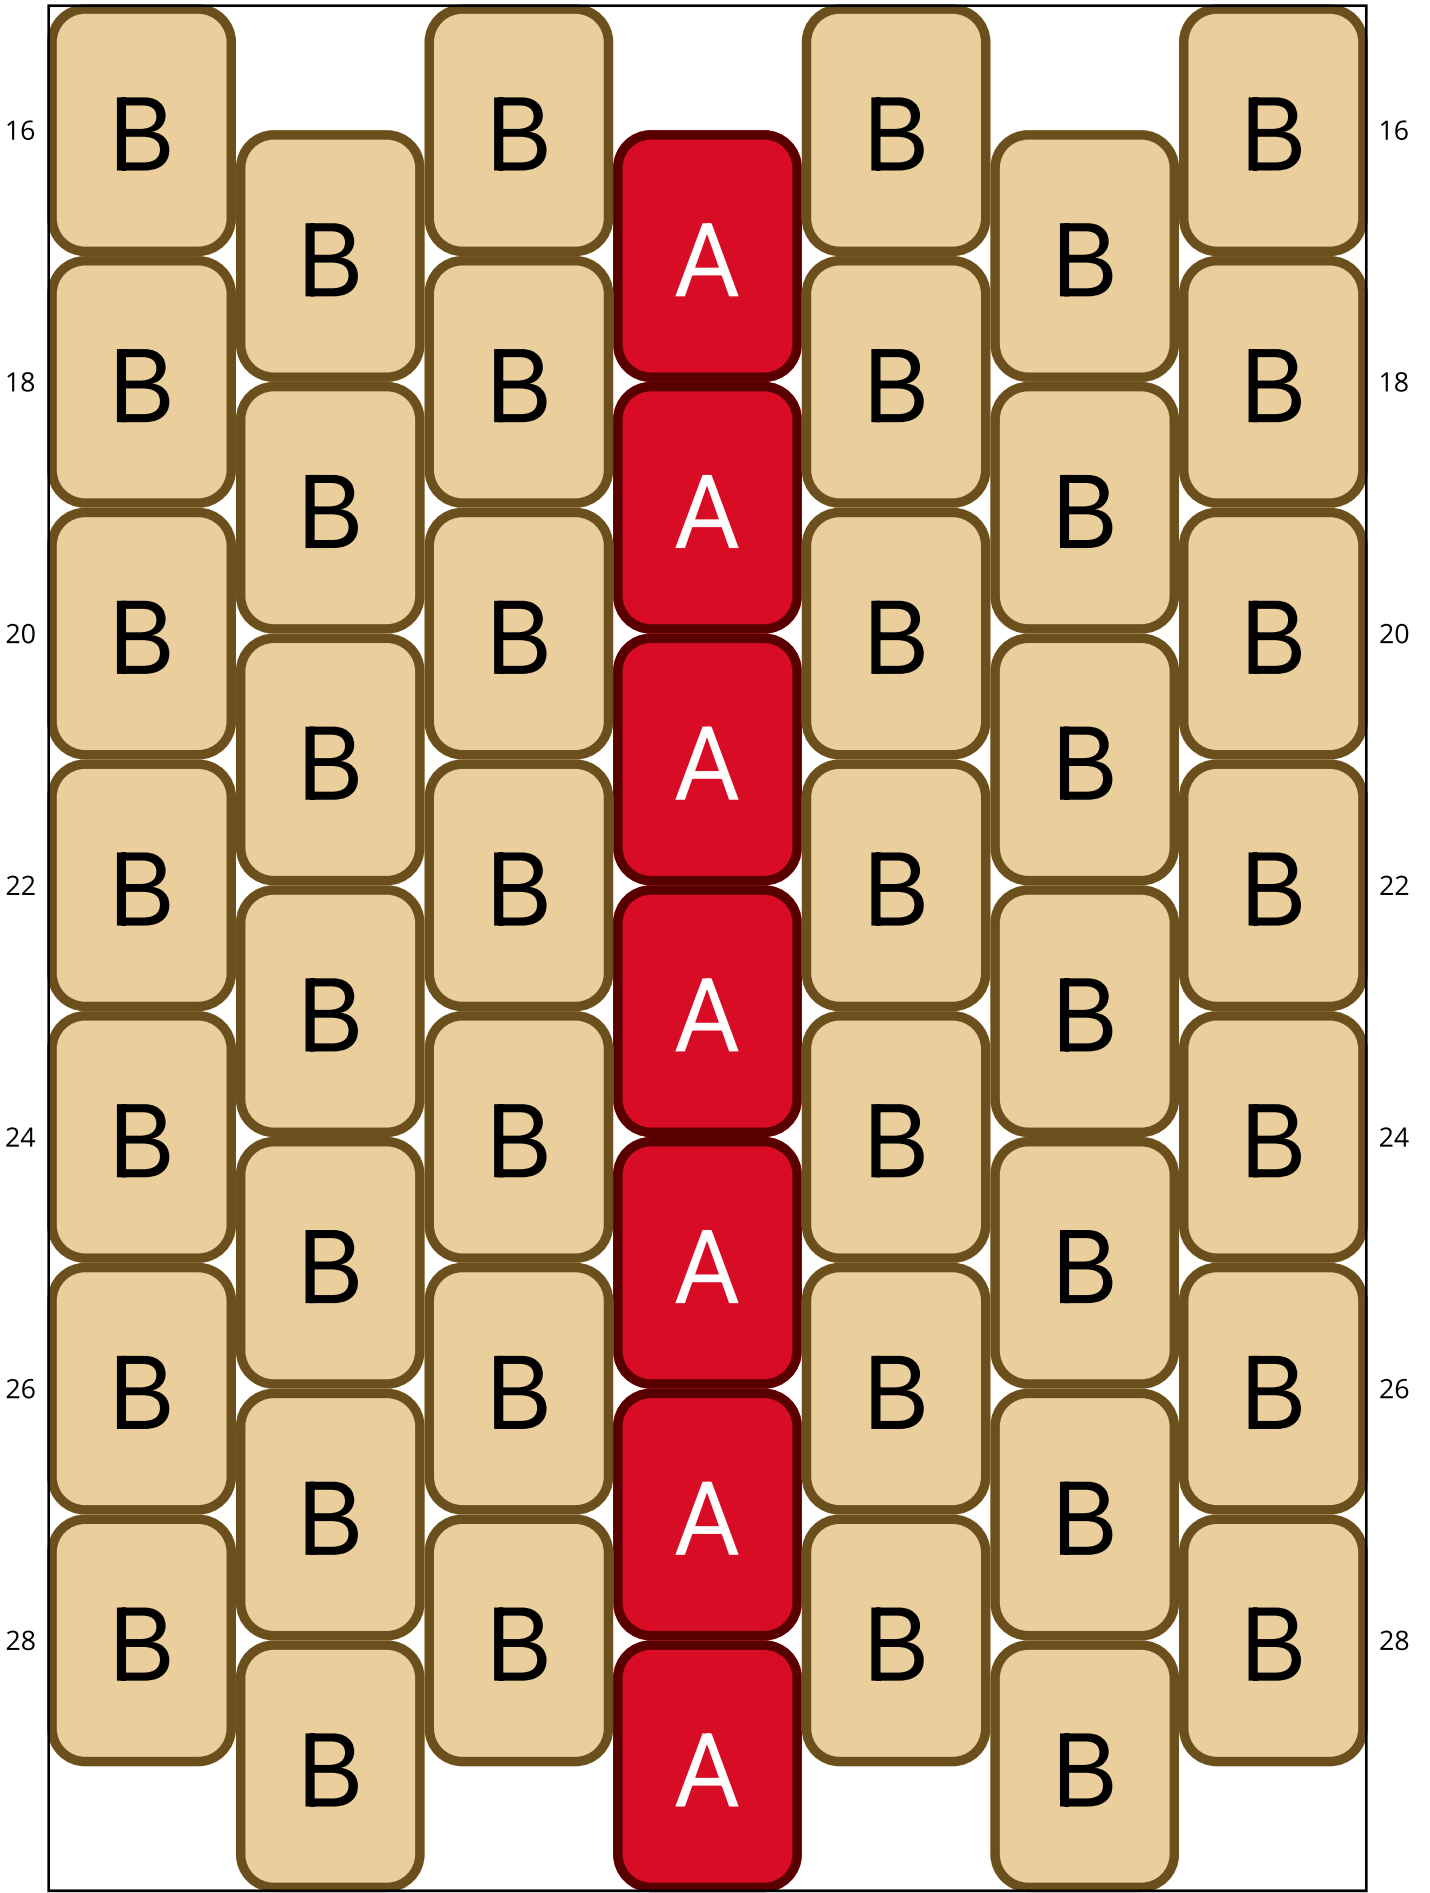

Amour

Type: Peyote

Width: 7

Height: 36

Finished size: 0,8 x 5,8 cm

Total beads: 252

© 2025 Emmanuelle Royer

www.yulumai.org

Copyright: yulumai2025

Word Chart

Row 1&2 L (3)B, (1)A, (3)B

Row 3 (R) (4)B

Row 4 (L) (1)B, (1)A, (1)B

Row 5 (R) (4)B

Row 6 (L) (1)B, (1)A, (1)B

Row 7 (R) (4)B

Row 8 (L) (1)B, (1)A, (1)B

Row 9 (R) (4)B

Row 10 (L) (1)B, (1)A, (1)B

Row 11 (R) (4)B

Row 12 (L) (1)B, (1)A, (1)B

Row 13 (R) (4)B

Row 14 (L) (1)B, (1)A, (1)B

Row 15 (R) (4)B

Row 16 (L) (1)B, (1)A, (1)B

Row 17 (R) (4)B

Row 18 (L) (1)B, (1)A, (1)B

Row 19 (R) (4)B

Row 20 (L) (1)B, (1)A, (1)B

Row 21 (R) (4)B

Row 22 (L) (1)B, (1)A, (1)B

Row 23 (R) (4)B