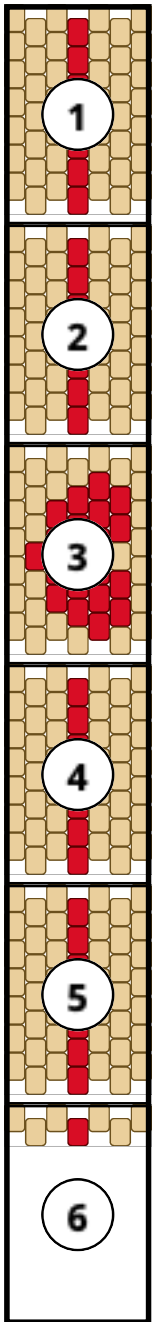

Amour

Type: Peyote

Width: 7

Height: 36

Finished size: 0,8 x 5,8 cm

Total beads: 252

© 2025 Emmanuelle Royer

www.yulumai.org

Copyright: yulumai2025

Word Chart

Row 1&2 L (3)B, (1)A, (3)B

Row 3 (R) (4)B

Row 4 (L) (1)B, (1)A, (1)B

Row 5 (R) (4)B

Row 6 (L) (1)B, (1)A, (1)B

Row 7 (R) (4)B

Row 8 (L) (1)B, (1)A, (1)B

Row 9 (R) (4)B

Row 10 (L) (1)B, (1)A, (1)B

Row 11 (R) (4)B

Row 12 (L) (1)B, (1)A, (1)B

Row 13 (R) (4)B

Row 14 (L) (1)B, (1)A, (1)B

Row 15 (R) (4)B

Row 16 (L) (1)B, (1)A, (1)B

Row 17 (R) (4)B

Row 18 (L) (1)B, (1)A, (1)B

Row 19 (R) (4)B

Row 20 (L) (1)B, (1)A, (1)B

Row 21 (R) (4)B

Row 22 (L) (1)B, (1)A, (1)B

Row 23 (R) (4)B