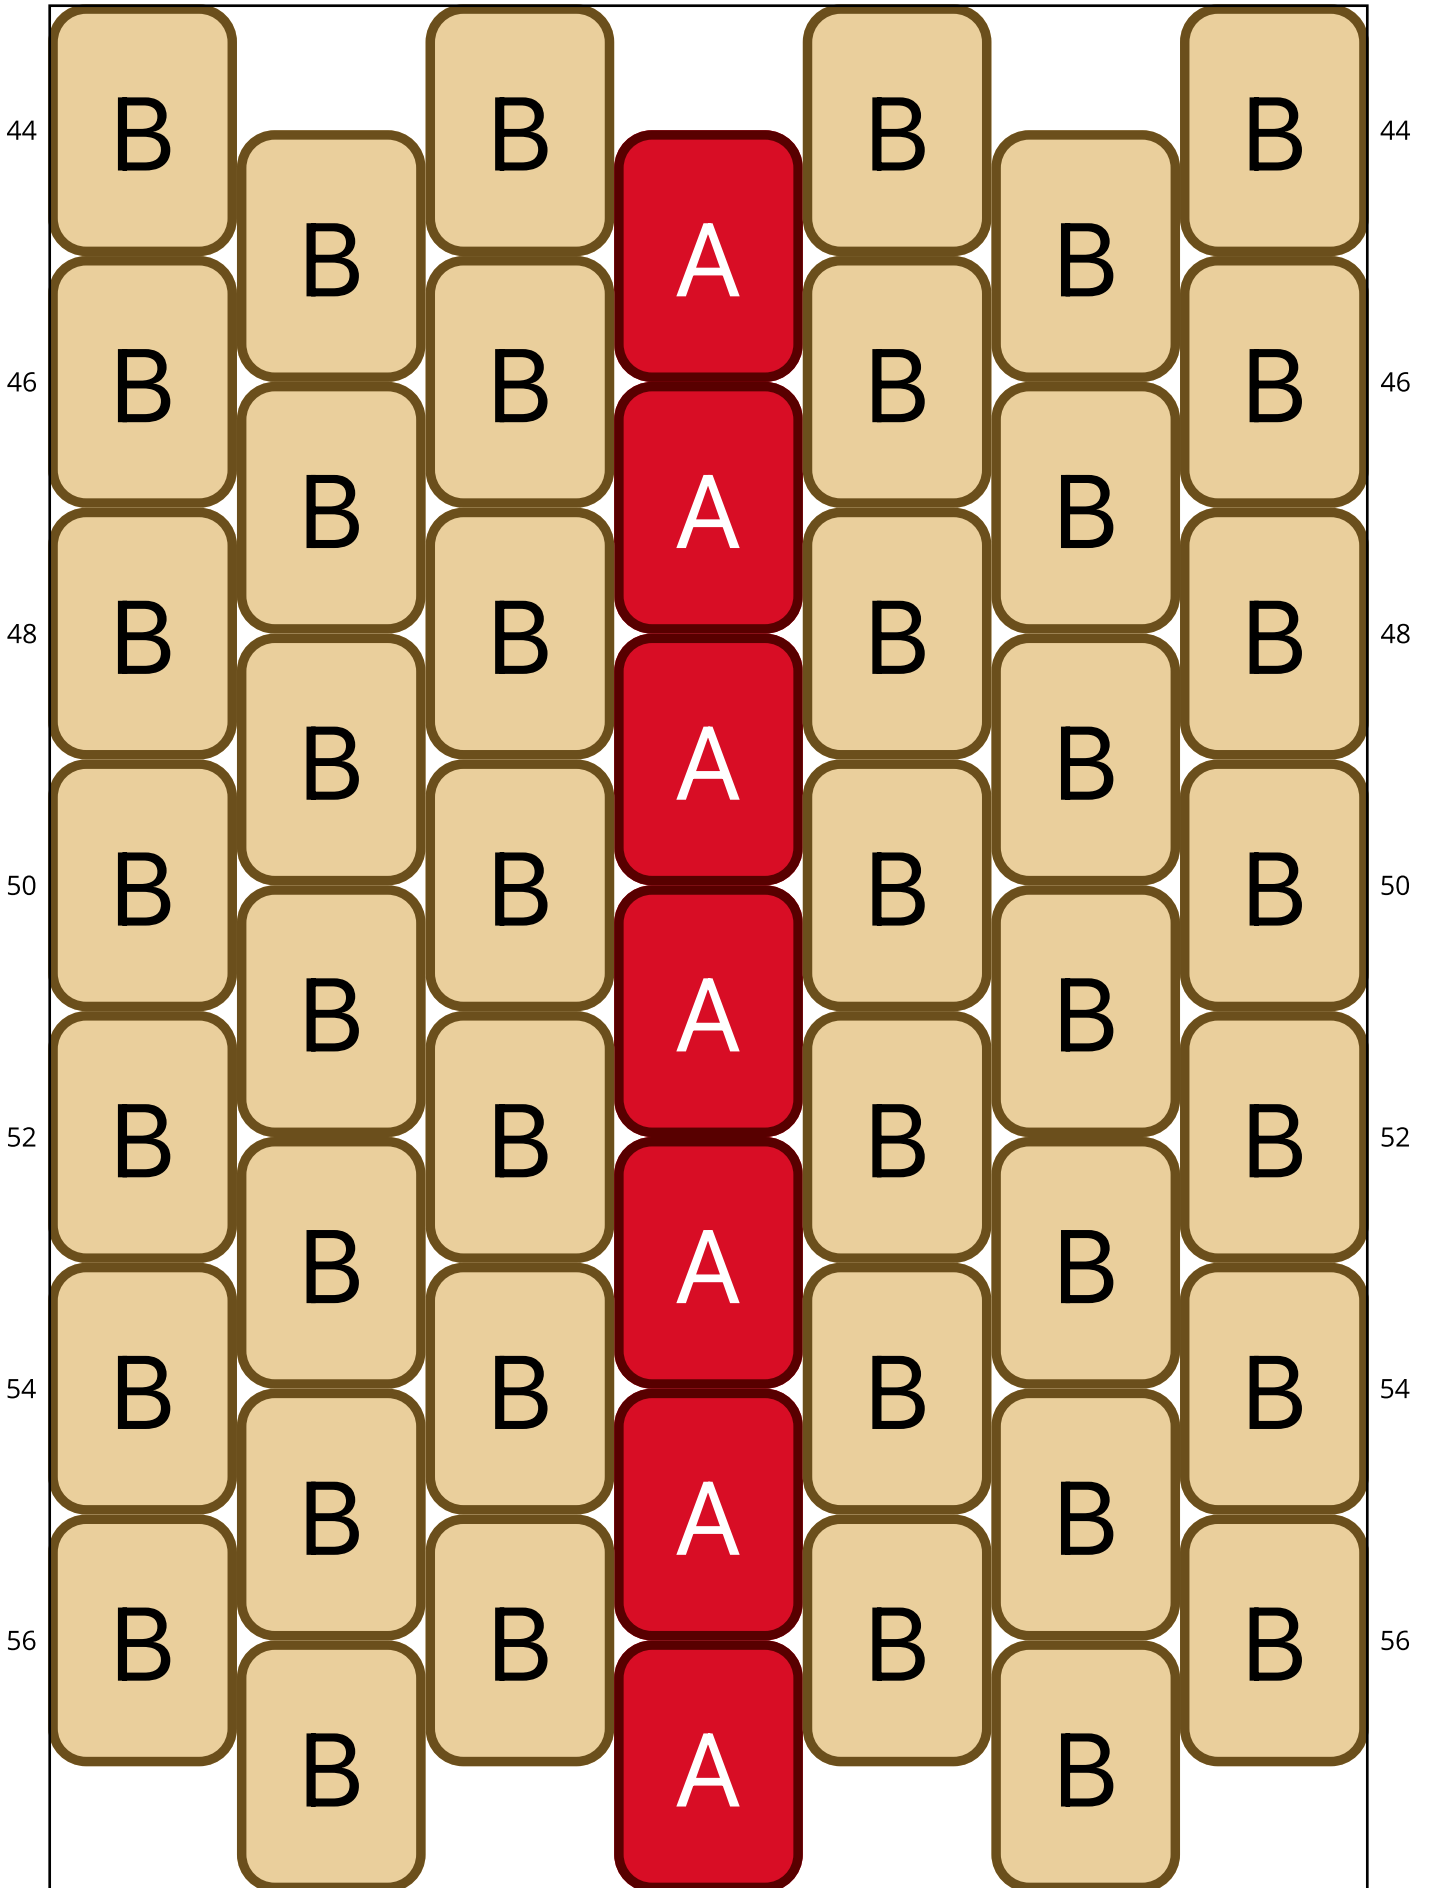

Amour

Type: Peyote

Width: 7

Height: 36

Finished size: 0,8 x 5,8 cm

Total beads: 252

© 2025 Emmanuelle Royer

www.yulumai.org

Copyright: yulumai2025

Word Chart

Row 1&2 L (3)B, (1)A, (3)B

Row 3 (R) (4)B

Row 4 (L) (1)B, (1)A, (1)B

Row 5 (R) (4)B

Row 6 (L) (1)B, (1)A, (1)B

Row 7 (R) (4)B

Row 8 (L) (1)B, (1)A, (1)B

Row 9 (R) (4)B

Row 10 (L) (1)B, (1)A, (1)B

Row 11 (R) (4)B

Row 12 (L) (1)B, (1)A, (1)B

Row 13 (R) (4)B

Row 14 (L) (1)B, (1)A, (1)B

Row 15 (R) (4)B

Row 16 (L) (1)B, (1)A, (1)B

Row 17 (R) (4)B

Row 18 (L) (1)B, (1)A, (1)B

Row 19 (R) (4)B

Row 20 (L) (1)B, (1)A, (1)B

Row 21 (R) (4)B

Row 22 (L) (1)B, (1)A, (1)B

Row 23 (R) (4)B