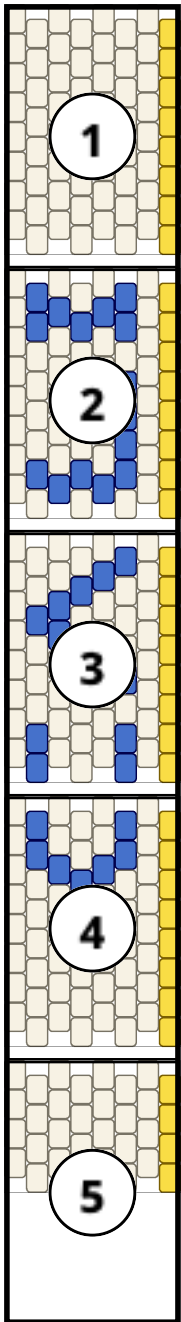

Cali

Type: Peyote

Width: 8

Height: 36

Finished size: 1,0 x 5,8 cm

Total beads: 288

© 2024 Emmanuelle Royer

www.yulumai.org

Copyright: yulumai2025

Word Chart

Row 1&2 L (1)B, (7)A

Row 3 (R) (4)A

Row 4 (L) (1)B, (3)A

Row 5 (R) (4)A

Row 6 (L) (1)B, (3)A

Row 7 (R) (4)A

Row 8 (L) (1)B, (3)A

Row 9 (R) (4)A

Row 10 (L) (1)B, (3)A

Row 11 (R) (4)A

Row 12 (L) (1)B, (3)A

Row 13 (R) (4)A

Row 14 (L) (1)B, (3)A

Row 15 (R) (4)A

Row 16 (L) (1)B, (3)A

Row 17 (R) (4)A

Row 18 (L) (1)B, (1)C, (1)A, (1)C

Row 19 (R) (1)A, (2)C, (1)A

Row 20 (L) (1)B, (3)C

Row 21 (R) (4)A

Row 22 (L) (1)B, (3)A

Row 23 (R) (4)A