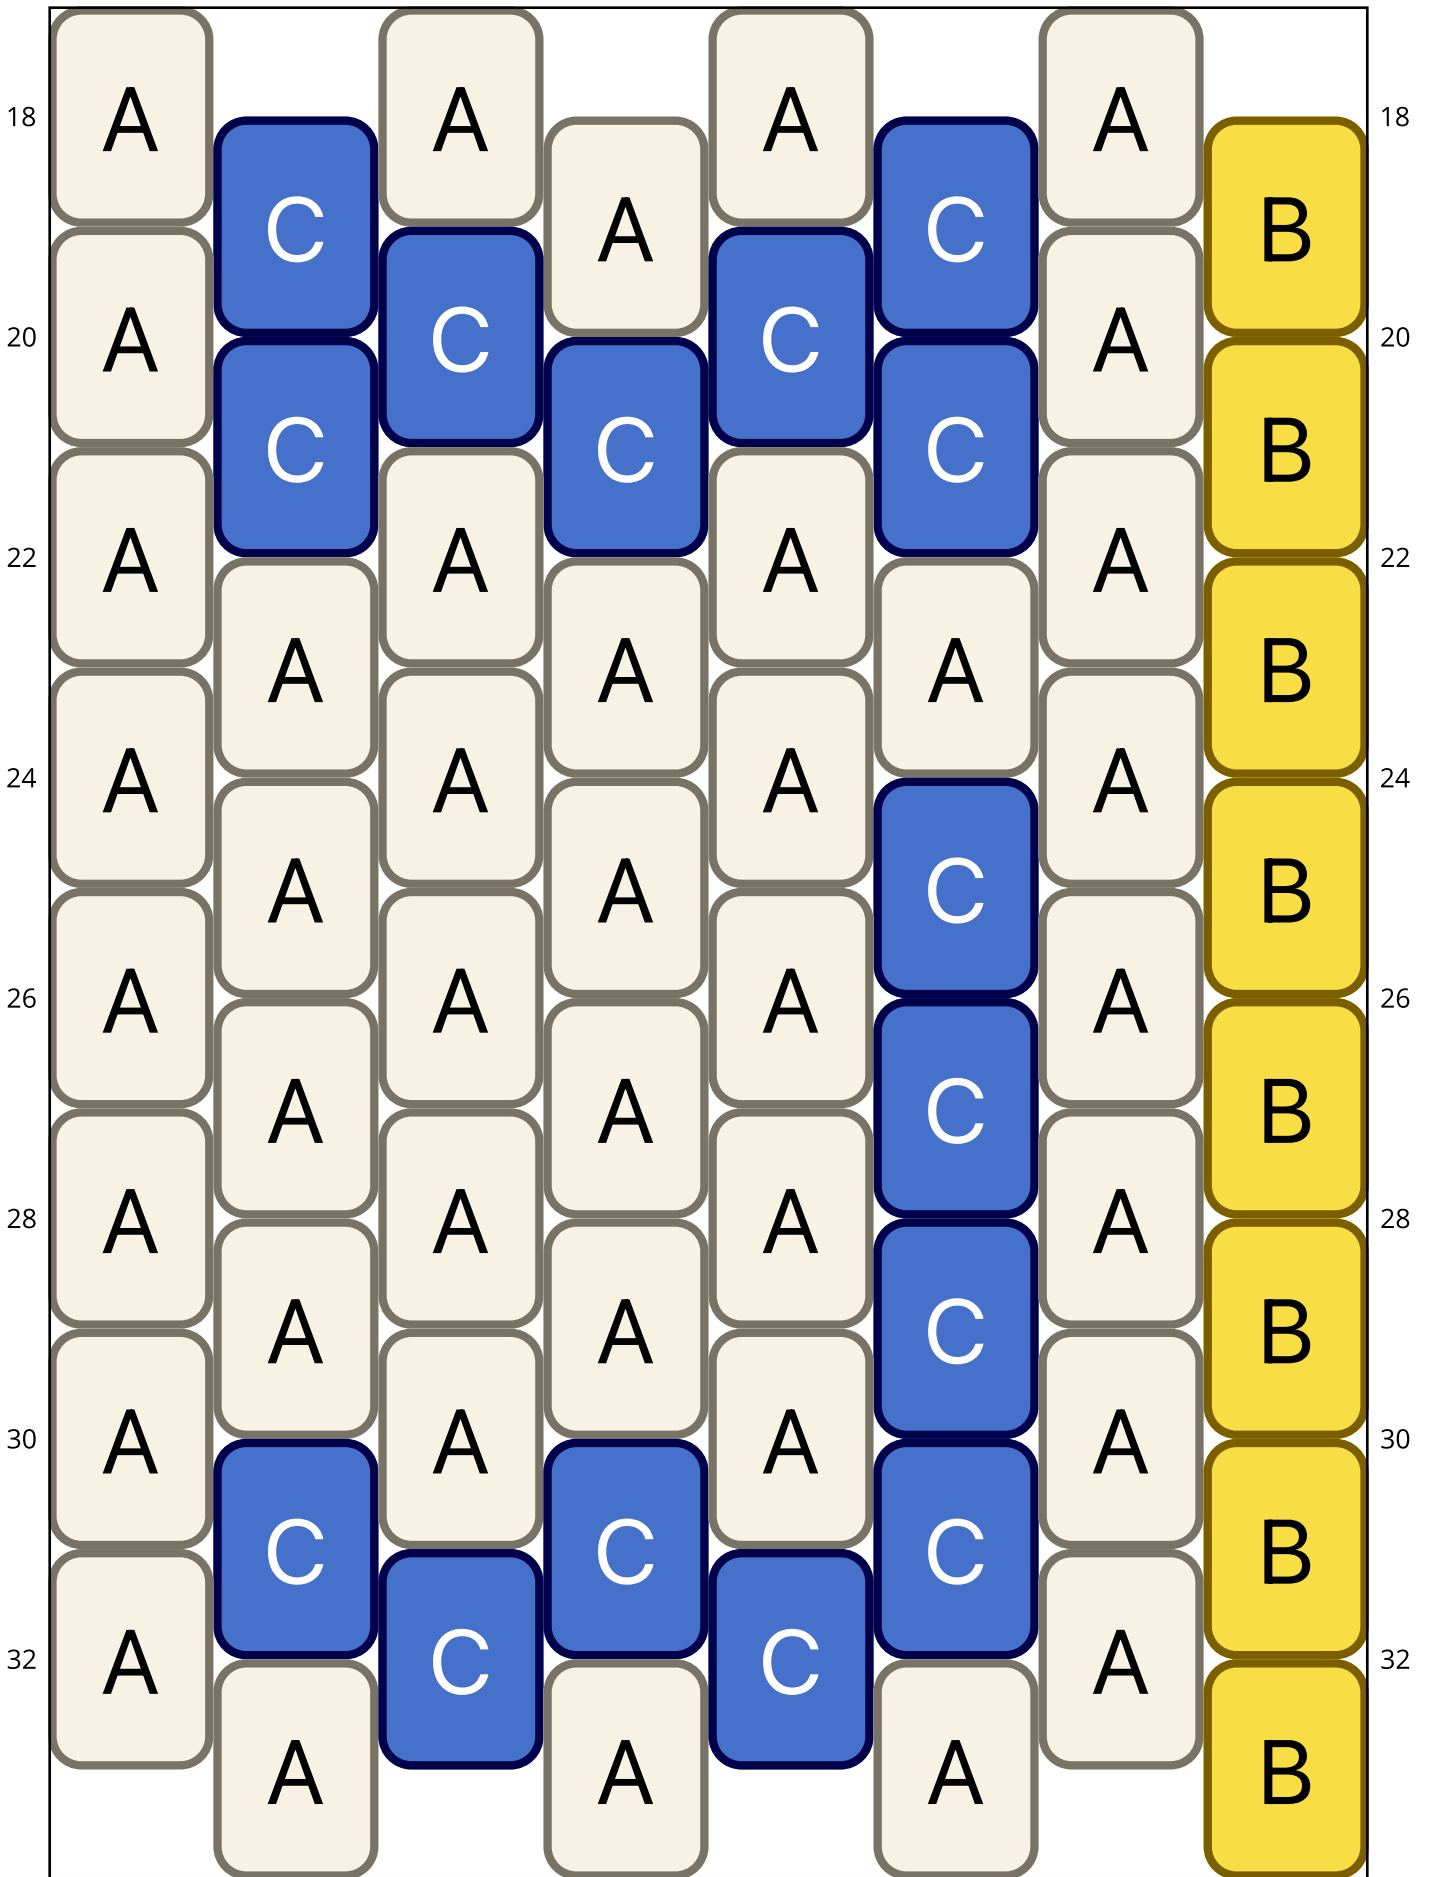

Cali

Type: Peyote

Width: 8

Height: 36

Finished size: 1,0 x 5,8 cm

Total beads: 288

© 2024 Emmanuelle Royer

www.yulumai.org

Copyright: yulumai2025

Word Chart

Row 1&2 L (1)B, (7)A

Row 3 (R) (4)A

Row 4 (L) (1)B, (3)A

Row 5 (R) (4)A

Row 6 (L) (1)B, (3)A

Row 7 (R) (4)A

Row 8 (L) (1)B, (3)A

Row 9 (R) (4)A

Row 10 (L) (1)B, (3)A

Row 11 (R) (4)A

Row 12 (L) (1)B, (3)A

Row 13 (R) (4)A

Row 14 (L) (1)B, (3)A

Row 15 (R) (4)A

Row 16 (L) (1)B, (3)A

Row 17 (R) (4)A

Row 18 (L) (1)B, (1)C, (1)A, (1)C

Row 19 (R) (1)A, (2)C, (1)A

Row 20 (L) (1)B, (3)C

Row 21 (R) (4)A

Row 22 (L) (1)B, (3)A

Row 23 (R) (4)A