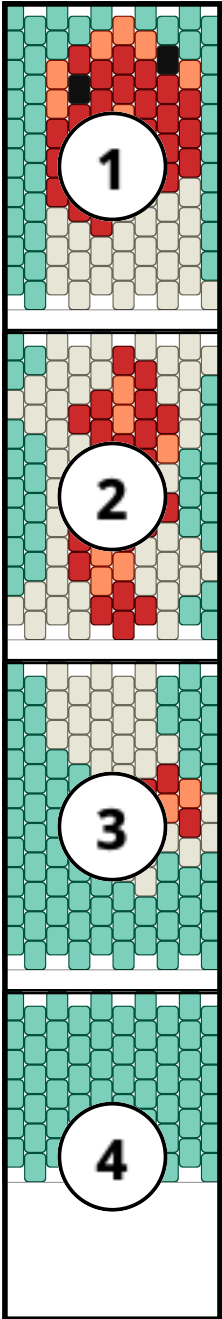

# Carpe koi

Type: Peyote

Width: 10

Height: 36

Finished size: 1,2 x 5,8 cm

Total beads: 360

© 2024 Emmanuelle Royer

[www.yulumai.org](http://www.yulumai.org)

## Word Chart

Row 1&2 L (4)E, (1)D, (5)E  
Row 3 (R) (2)E, (2)D, (1)E  
Row 4 (L) (1)E, (1)A, (2)C, (1)E  
Row 5 (R) (1)E, (1)D, (2)C, (1)D  
Row 6 (L) (1)E, (2)C, (1)A, (1)E  
Row 7 (R) (1)E, (1)D, (3)C  
Row 8 (L) (1)E, (1)C, (1)D, (1)C, (1)E  
Row 9 (R) (1)E, (1)C, (1)D, (2)C  
Row 10 (L) (1)E, (1)C, (1)D, (1)C, (1)E  
Row 11 (R) (1)E, (4)C  
Row 12 (L) (1)E, (3)C, (1)E  
Row 13 (R) (1)E, (2)C, (2)B  
Row 14 (L) (1)E, (2)B, (1)C, (1)E  
Row 15 (R) (1)E, (1)B, (1)C, (2)B  
Row 16 (L) (1)E, (3)B, (1)E  
Row 17 (R) (1)E, (4)B  
Row 18 (L) (1)E, (3)B, (1)E  
Row 19 (R) (1)E, (4)B  
Row 20 (L) (4)B, (1)E  
Row 21 (R) (1)E, (4)B  
Row 22 (L) (2)B, (1)C, (1)B, (1)E  
Row 23 (R) (1)E, (2)B, (1)C, (1)B  
Row 24 (L) (1)E, (1)B, (1)D, (2)B  
Row 25 (R) (2)B, (2)C, (1)B  
Row 26 (L) (1)E, (1)C, (1)D, (1)C, (1)B  
Row 27 (R) (1)E, (1)B, (2)C, (1)B  
Row 28 (L) (1)E, (1)D, (1)C, (1)B, (1)E  
Row 29 (R) (1)E, (1)B, (2)C, (1)E  
Row 30 (L) (1)E, (3)B, (1)E  
Row 31 (R) (1)E, (3)B, (1)E  
Row 32 (L) (1)E, (2)C, (1)B, (1)E  
Row 33 (R) (1)E, (1)B, (2)C, (1)E  
Row 34 (L) (1)E, (1)B, (2)C, (1)E  
Row 35 (R) (1)E, (1)B, (1)D, (2)B  
Row 36 (L) (2)B, (1)D, (1)C, (1)E  
Row 37 (R) (1)E, (1)B, (1)D, (2)B  
Row 38 (L) (1)E, (1)B, (1)C, (2)B  
Row 39 (R) (2)B, (2)C, (1)E  
Row 40 (L) (1)E, (1)B, (1)C, (2)B  
Row 41 (R) (1)E, (3)B, (1)E