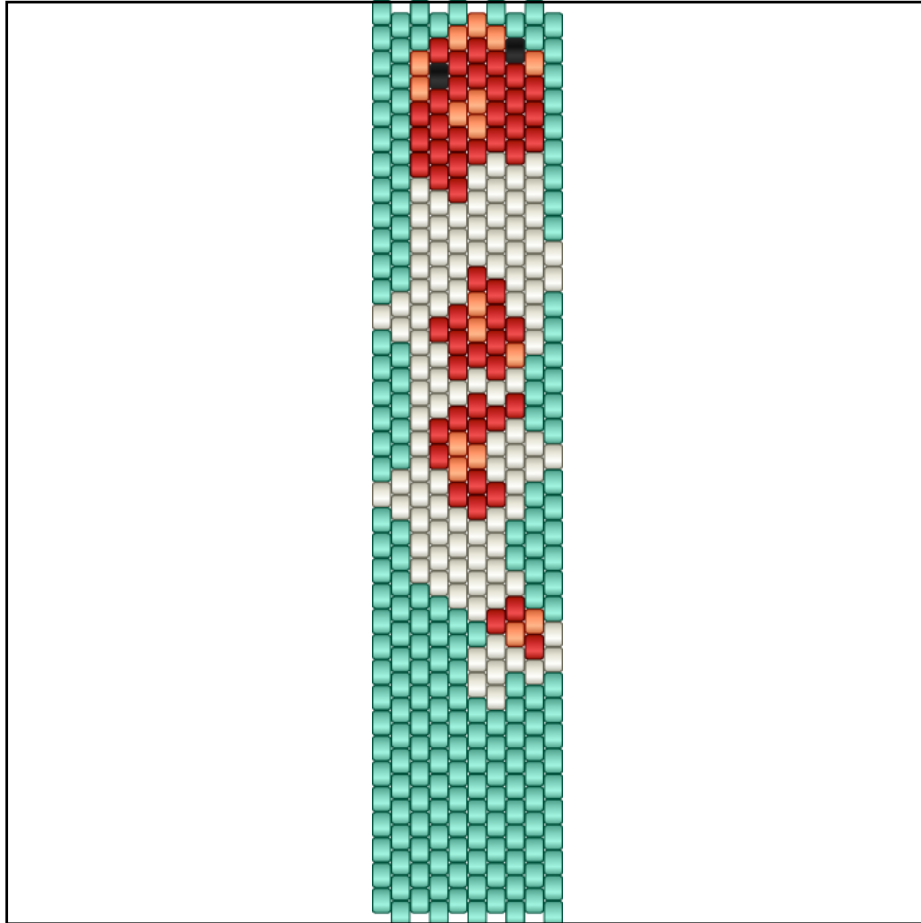

# Carpe koi

Type: Peyote

Width: 10

Height: 36

Finished size: 1,2 x 5,8 cm

Total beads: 360

© 2024 Emmanuelle Royer

[www.yulumai.org](http://www.yulumai.org)

# Miyuki Delica 11/0 (DB)

DB10  
Black  
Count: 2

DB732  
Opaque Dark Cream  
Count: 99

DB753  
Matte Opaque Red  
Count: 52

DB1133  
Opaque Mandarin  
Count: 17

DB1136  
Opaque Sea Opal  
Count: 190