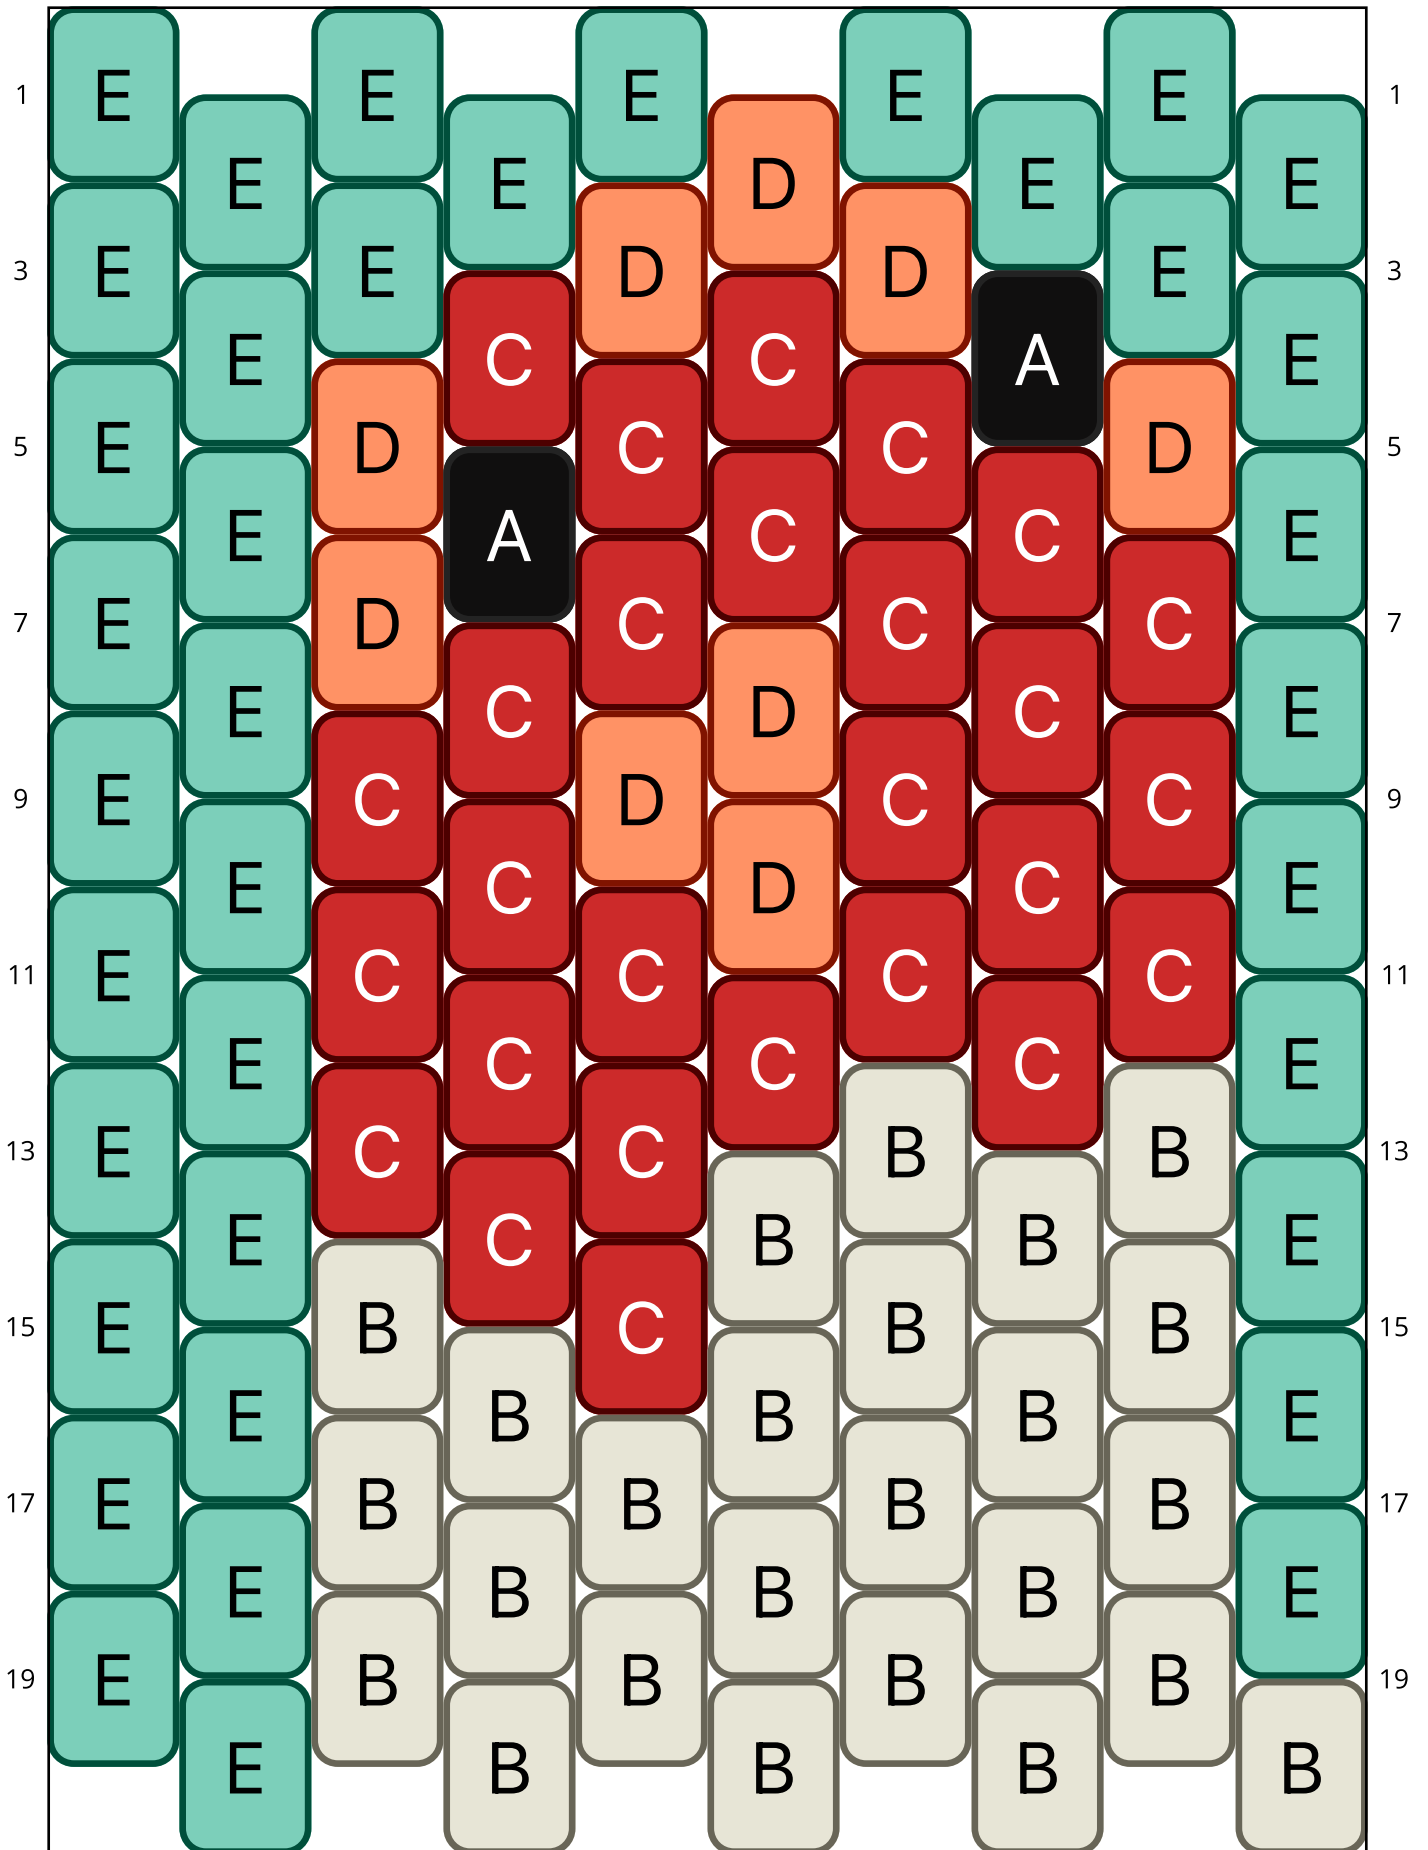

# Carpe koi

Type: Peyote

Width: 10

Height: 36

Finished size: 1,2 x 5,8 cm

Total beads: 360

© 2024 Emmanuelle Royer

[www.yulumai.org](http://www.yulumai.org)

## Word Chart

Row 1&2 L (4)E, (1)D, (5)E  
Row 3 (R) (2)E, (2)D, (1)E  
Row 4 (L) (1)E, (1)A, (2)C, (1)E  
Row 5 (R) (1)E, (1)D, (2)C, (1)D  
Row 6 (L) (1)E, (2)C, (1)A, (1)E  
Row 7 (R) (1)E, (1)D, (3)C  
Row 8 (L) (1)E, (1)C, (1)D, (1)C, (1)E  
Row 9 (R) (1)E, (1)C, (1)D, (2)C  
Row 10 (L) (1)E, (1)C, (1)D, (1)C, (1)E  
Row 11 (R) (1)E, (4)C  
Row 12 (L) (1)E, (3)C, (1)E  
Row 13 (R) (1)E, (2)C, (2)B  
Row 14 (L) (1)E, (2)B, (1)C, (1)E  
Row 15 (R) (1)E, (1)B, (1)C, (2)B  
Row 16 (L) (1)E, (3)B, (1)E  
Row 17 (R) (1)E, (4)B  
Row 18 (L) (1)E, (3)B, (1)E  
Row 19 (R) (1)E, (4)B  
Row 20 (L) (4)B, (1)E  
Row 21 (R) (1)E, (4)B  
Row 22 (L) (2)B, (1)C, (1)B, (1)E  
Row 23 (R) (1)E, (2)B, (1)C, (1)B  
Row 24 (L) (1)E, (1)B, (1)D, (2)B  
Row 25 (R) (2)B, (2)C, (1)B  
Row 26 (L) (1)E, (1)C, (1)D, (1)C, (1)B  
Row 27 (R) (1)E, (1)B, (2)C, (1)B  
Row 28 (L) (1)E, (1)D, (1)C, (1)B, (1)E  
Row 29 (R) (1)E, (1)B, (2)C, (1)E  
Row 30 (L) (1)E, (3)B, (1)E  
Row 31 (R) (1)E, (3)B, (1)E  
Row 32 (L) (1)E, (2)C, (1)B, (1)E  
Row 33 (R) (1)E, (1)B, (2)C, (1)E  
Row 34 (L) (1)E, (1)B, (2)C, (1)E  
Row 35 (R) (1)E, (1)B, (1)D, (2)B  
Row 36 (L) (2)B, (1)D, (1)C, (1)E  
Row 37 (R) (1)E, (1)B, (1)D, (2)B  
Row 38 (L) (1)E, (1)B, (1)C, (2)B  
Row 39 (R) (2)B, (2)C, (1)E  
Row 40 (L) (1)E, (1)B, (1)C, (2)B  
Row 41 (R) (1)E, (3)B, (1)E

# Miyuki Delica 11/0 (DB)

DB10  
Black  
Count: 2

DB732  
Opaque Dark Cream  
Count: 99

DB753  
Matte Opaque Red  
Count: 52

DB1133  
Opaque Mandarin  
Count: 17

DB1136  
Opaque Sea Opal  
Count: 190