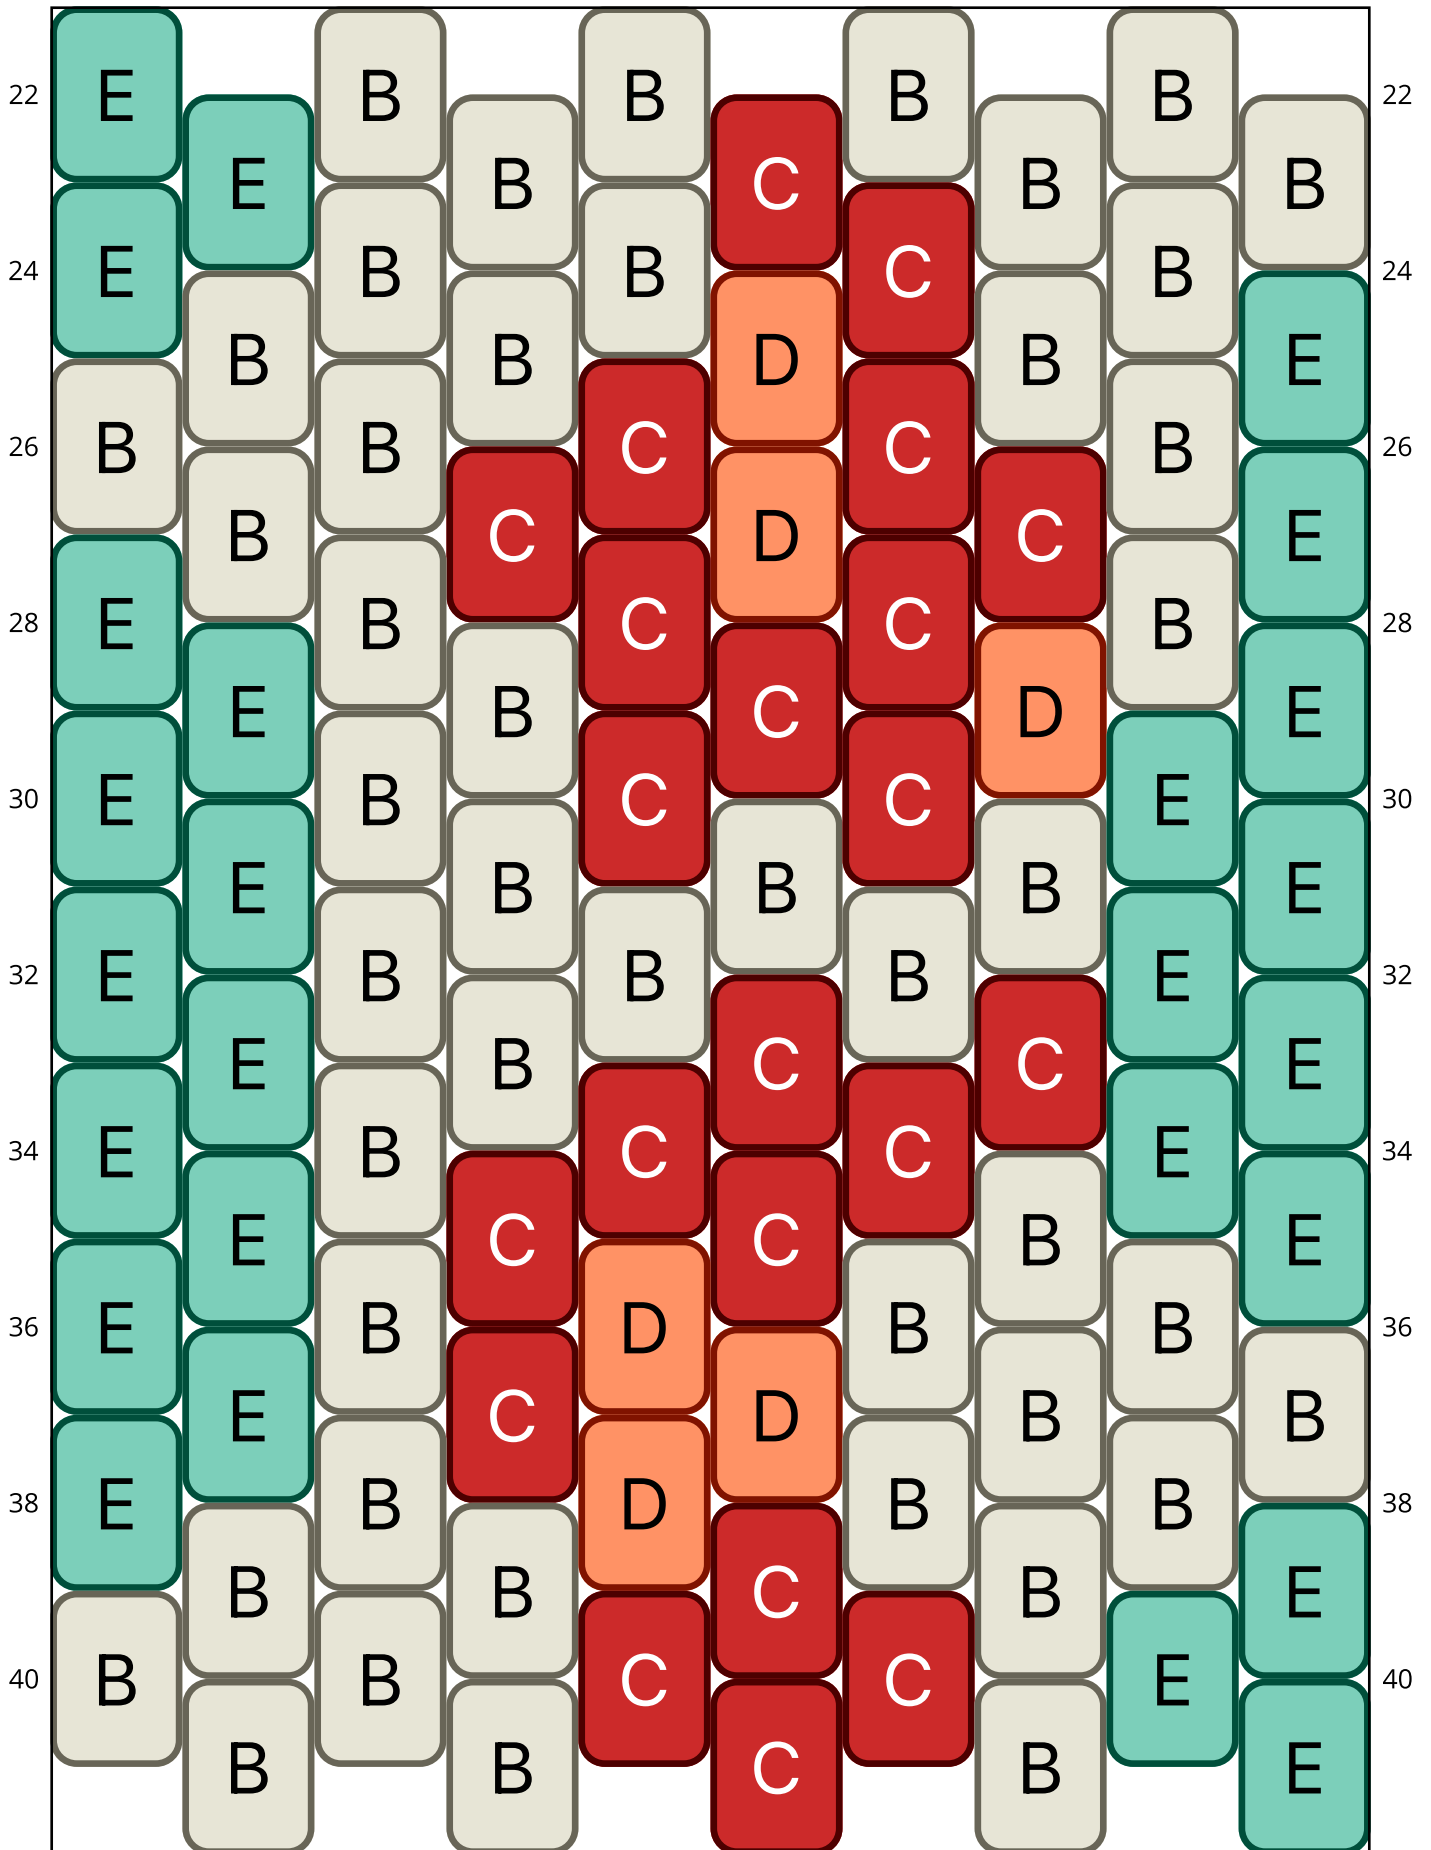

# Carpe koi

Type: Peyote

Width: 10

Height: 36

Finished size: 1,2 x 5,8 cm

Total beads: 360

© 2024 Emmanuelle Royer

[www.yulumai.org](http://www.yulumai.org)

## Word Chart

Row 1&2 L (4)E, (1)D, (5)E  
Row 3 (R) (2)E, (2)D, (1)E  
Row 4 (L) (1)E, (1)A, (2)C, (1)E  
Row 5 (R) (1)E, (1)D, (2)C, (1)D  
Row 6 (L) (1)E, (2)C, (1)A, (1)E  
Row 7 (R) (1)E, (1)D, (3)C  
Row 8 (L) (1)E, (1)C, (1)D, (1)C, (1)E  
Row 9 (R) (1)E, (1)C, (1)D, (2)C  
Row 10 (L) (1)E, (1)C, (1)D, (1)C, (1)E  
Row 11 (R) (1)E, (4)C  
Row 12 (L) (1)E, (3)C, (1)E  
Row 13 (R) (1)E, (2)C, (2)B  
Row 14 (L) (1)E, (2)B, (1)C, (1)E  
Row 15 (R) (1)E, (1)B, (1)C, (2)B  
Row 16 (L) (1)E, (3)B, (1)E  
Row 17 (R) (1)E, (4)B  
Row 18 (L) (1)E, (3)B, (1)E  
Row 19 (R) (1)E, (4)B  
Row 20 (L) (4)B, (1)E  
Row 21 (R) (1)E, (4)B  
Row 22 (L) (2)B, (1)C, (1)B, (1)E  
Row 23 (R) (1)E, (2)B, (1)C, (1)B  
Row 24 (L) (1)E, (1)B, (1)D, (2)B  
Row 25 (R) (2)B, (2)C, (1)B  
Row 26 (L) (1)E, (1)C, (1)D, (1)C, (1)B  
Row 27 (R) (1)E, (1)B, (2)C, (1)B  
Row 28 (L) (1)E, (1)D, (1)C, (1)B, (1)E  
Row 29 (R) (1)E, (1)B, (2)C, (1)E  
Row 30 (L) (1)E, (3)B, (1)E  
Row 31 (R) (1)E, (3)B, (1)E  
Row 32 (L) (1)E, (2)C, (1)B, (1)E  
Row 33 (R) (1)E, (1)B, (2)C, (1)E  
Row 34 (L) (1)E, (1)B, (2)C, (1)E  
Row 35 (R) (1)E, (1)B, (1)D, (2)B  
Row 36 (L) (2)B, (1)D, (1)C, (1)E  
Row 37 (R) (1)E, (1)B, (1)D, (2)B  
Row 38 (L) (1)E, (1)B, (1)C, (2)B  
Row 39 (R) (2)B, (2)C, (1)E  
Row 40 (L) (1)E, (1)B, (1)C, (2)B  
Row 41 (R) (1)E, (3)B, (1)E

# Miyuki Delica 11/0 (DB)

DB10  
Black  
Count: 2

DB732  
Opaque Dark Cream  
Count: 99

DB753  
Matte Opaque Red  
Count: 52

DB1133  
Opaque Mandarin  
Count: 17

DB1136  
Opaque Sea Opal  
Count: 190