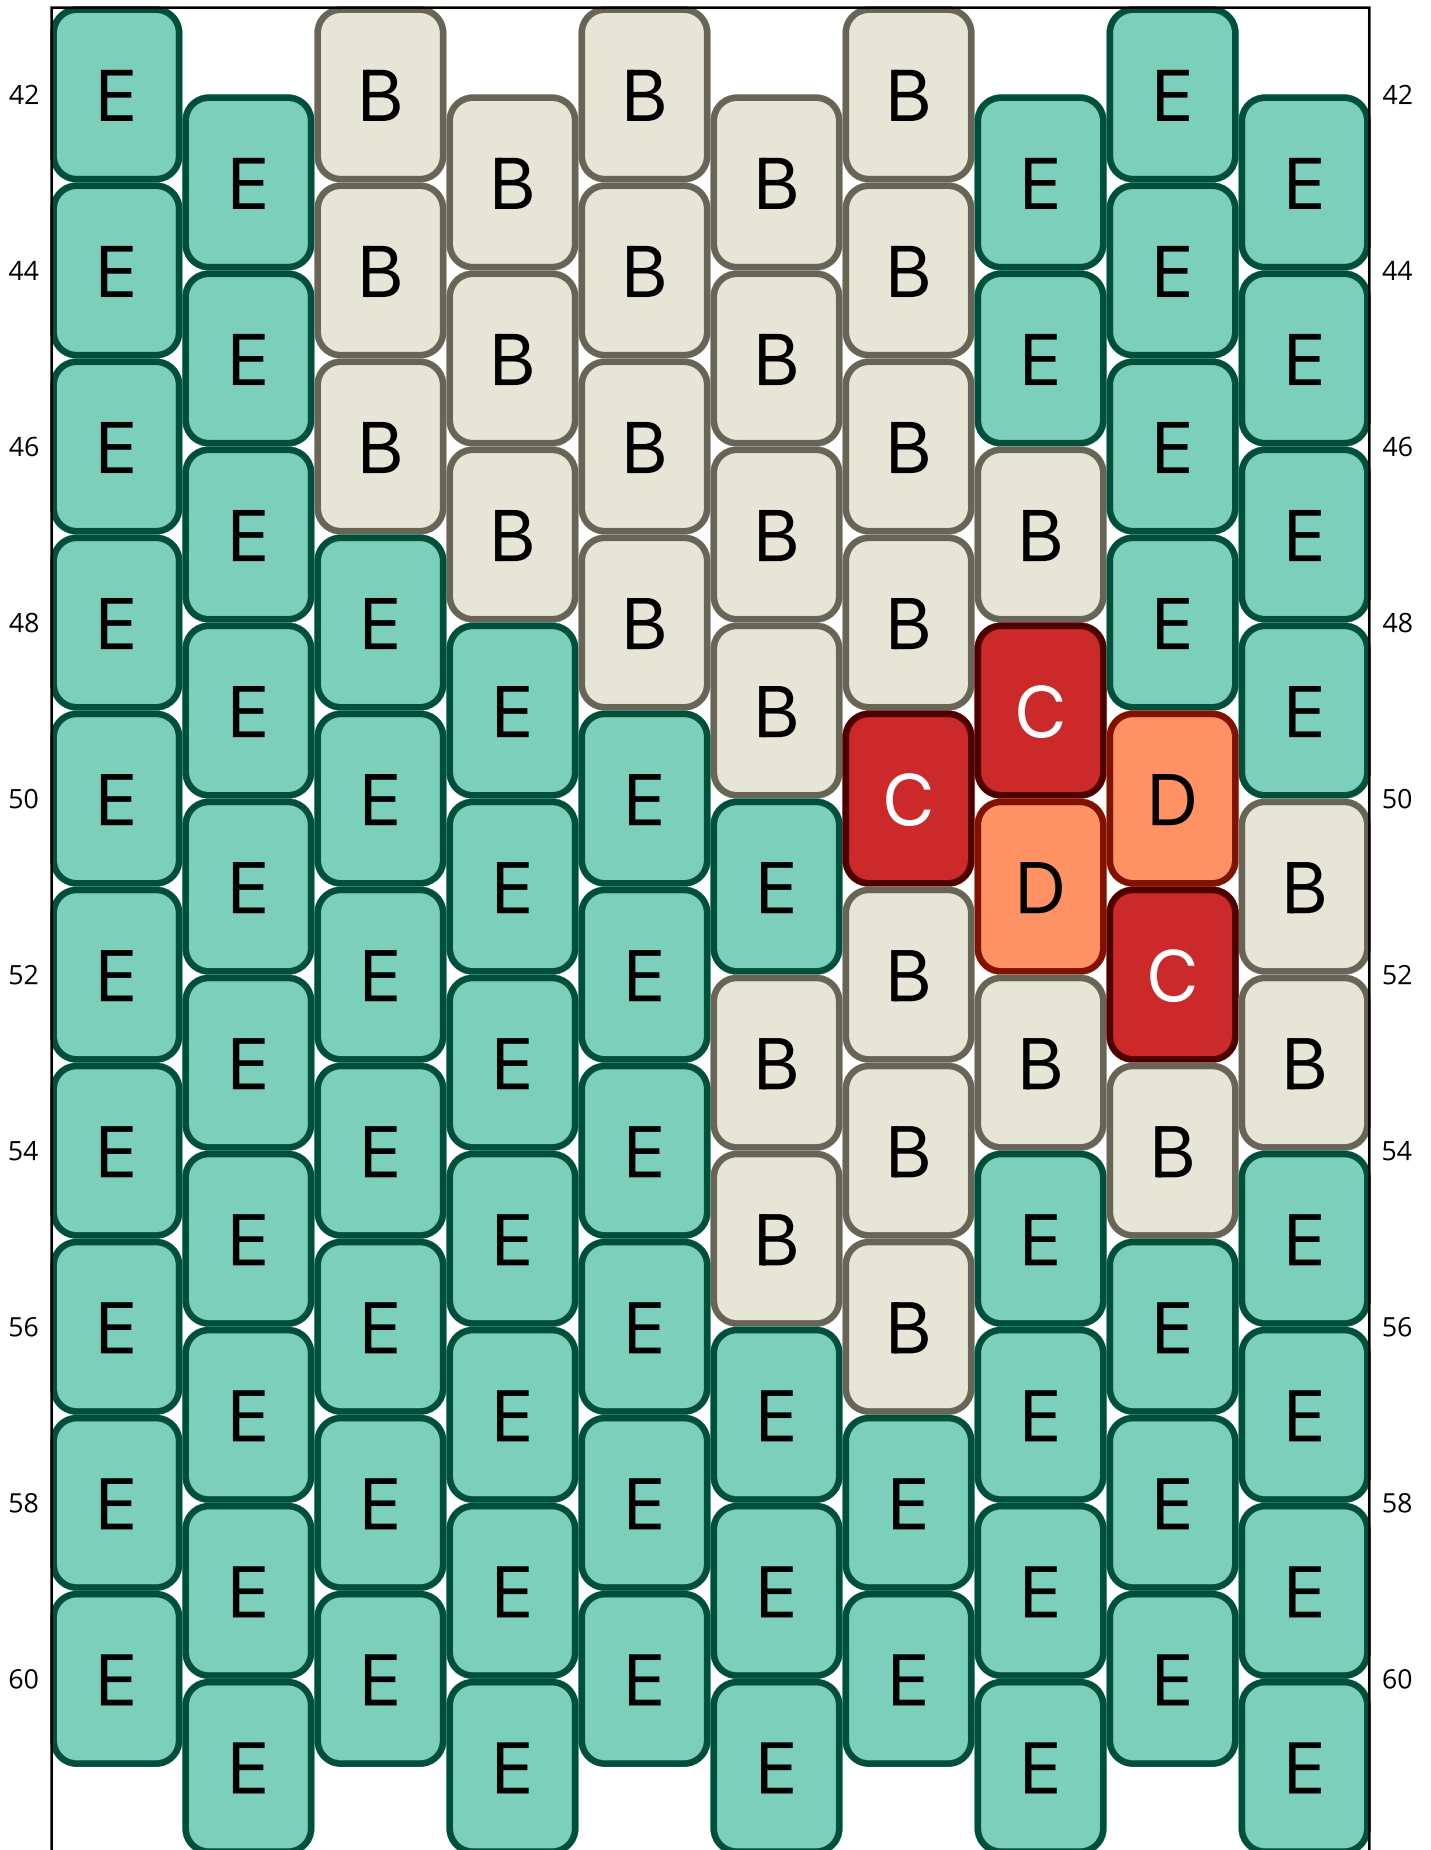

# Carpe koi

Type: Peyote

Width: 10

Height: 36

Finished size: 1,2 x 5,8 cm

Total beads: 360

© 2024 Emmanuelle Royer

[www.yulumai.org](http://www.yulumai.org)

## Word Chart

Row 1&2 L (4)E, (1)D, (5)E  
Row 3 (R) (2)E, (2)D, (1)E  
Row 4 (L) (1)E, (1)A, (2)C, (1)E  
Row 5 (R) (1)E, (1)D, (2)C, (1)D  
Row 6 (L) (1)E, (2)C, (1)A, (1)E  
Row 7 (R) (1)E, (1)D, (3)C  
Row 8 (L) (1)E, (1)C, (1)D, (1)C, (1)E  
Row 9 (R) (1)E, (1)C, (1)D, (2)C  
Row 10 (L) (1)E, (1)C, (1)D, (1)C, (1)E  
Row 11 (R) (1)E, (4)C  
Row 12 (L) (1)E, (3)C, (1)E  
Row 13 (R) (1)E, (2)C, (2)B  
Row 14 (L) (1)E, (2)B, (1)C, (1)E  
Row 15 (R) (1)E, (1)B, (1)C, (2)B  
Row 16 (L) (1)E, (3)B, (1)E  
Row 17 (R) (1)E, (4)B  
Row 18 (L) (1)E, (3)B, (1)E  
Row 19 (R) (1)E, (4)B  
Row 20 (L) (4)B, (1)E  
Row 21 (R) (1)E, (4)B  
Row 22 (L) (2)B, (1)C, (1)B, (1)E  
Row 23 (R) (1)E, (2)B, (1)C, (1)B  
Row 24 (L) (1)E, (1)B, (1)D, (2)B  
Row 25 (R) (2)B, (2)C, (1)B  
Row 26 (L) (1)E, (1)C, (1)D, (1)C, (1)B  
Row 27 (R) (1)E, (1)B, (2)C, (1)B  
Row 28 (L) (1)E, (1)D, (1)C, (1)B, (1)E  
Row 29 (R) (1)E, (1)B, (2)C, (1)E  
Row 30 (L) (1)E, (3)B, (1)E  
Row 31 (R) (1)E, (3)B, (1)E  
Row 32 (L) (1)E, (2)C, (1)B, (1)E  
Row 33 (R) (1)E, (1)B, (2)C, (1)E  
Row 34 (L) (1)E, (1)B, (2)C, (1)E  
Row 35 (R) (1)E, (1)B, (1)D, (2)B  
Row 36 (L) (2)B, (1)D, (1)C, (1)E  
Row 37 (R) (1)E, (1)B, (1)D, (2)B  
Row 38 (L) (1)E, (1)B, (1)C, (2)B  
Row 39 (R) (2)B, (2)C, (1)E  
Row 40 (L) (1)E, (1)B, (1)C, (2)B  
Row 41 (R) (1)E, (3)B, (1)E

# Miyuki Delica 11/0 (DB)

DB10  
Black  
Count: 2

DB732  
Opaque Dark Cream  
Count: 99

DB753  
Matte Opaque Red  
Count: 52

DB1133  
Opaque Mandarin  
Count: 17

DB1136  
Opaque Sea Opal  
Count: 190