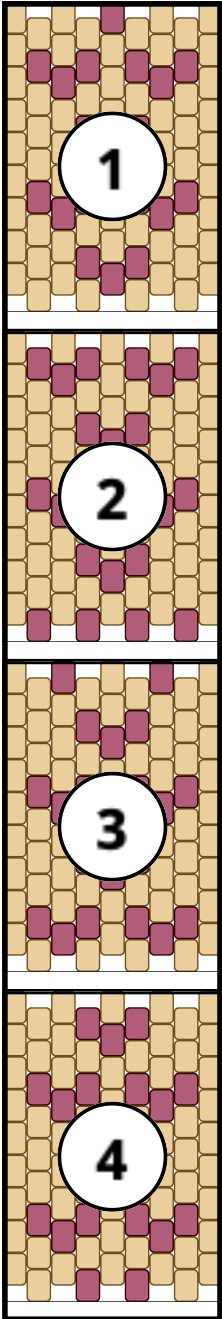

Pure

Type: Peyote

Width: 9

Height: 36

Finished size: 1,1 x 5,8 cm

Total beads: 324

© 2026 Emmanuelle Royer

www.yulumai.org

Copyright: yulumai2025

Word Chart

Row 1&2 L (4)A, (1)B, (4)A

Row 3 (R) (5)A

Row 4 (L) (4)B

Row 5 (R) (1)A, (1)B, (1)A, (1)B, (1)A

Row 6 (L) (4)A

Row 7 (R) (5)A

Row 8 (L) (1)A, (2)B, (1)A

Row 9 (R) (2)A, (1)B, (2)A

Row 10 (L) (4)A

Row 11 (R) (5)A

Row 12 (L) (4)B

Row 13 (R) (1)A, (1)B, (1)A, (1)B, (1)A

Row 14 (L) (4)A

Row 15 (R) (5)A

Row 16 (L) (1)A, (2)B, (1)A

Row 17 (R) (2)A, (1)B, (2)A

Row 18 (L) (4)A

Row 19 (R) (5)A

Row 20 (L) (4)B

Row 21 (R) (1)A, (1)B, (1)A, (1)B, (1)A

Row 22 (L) (4)A

Row 23 (R) (5)A