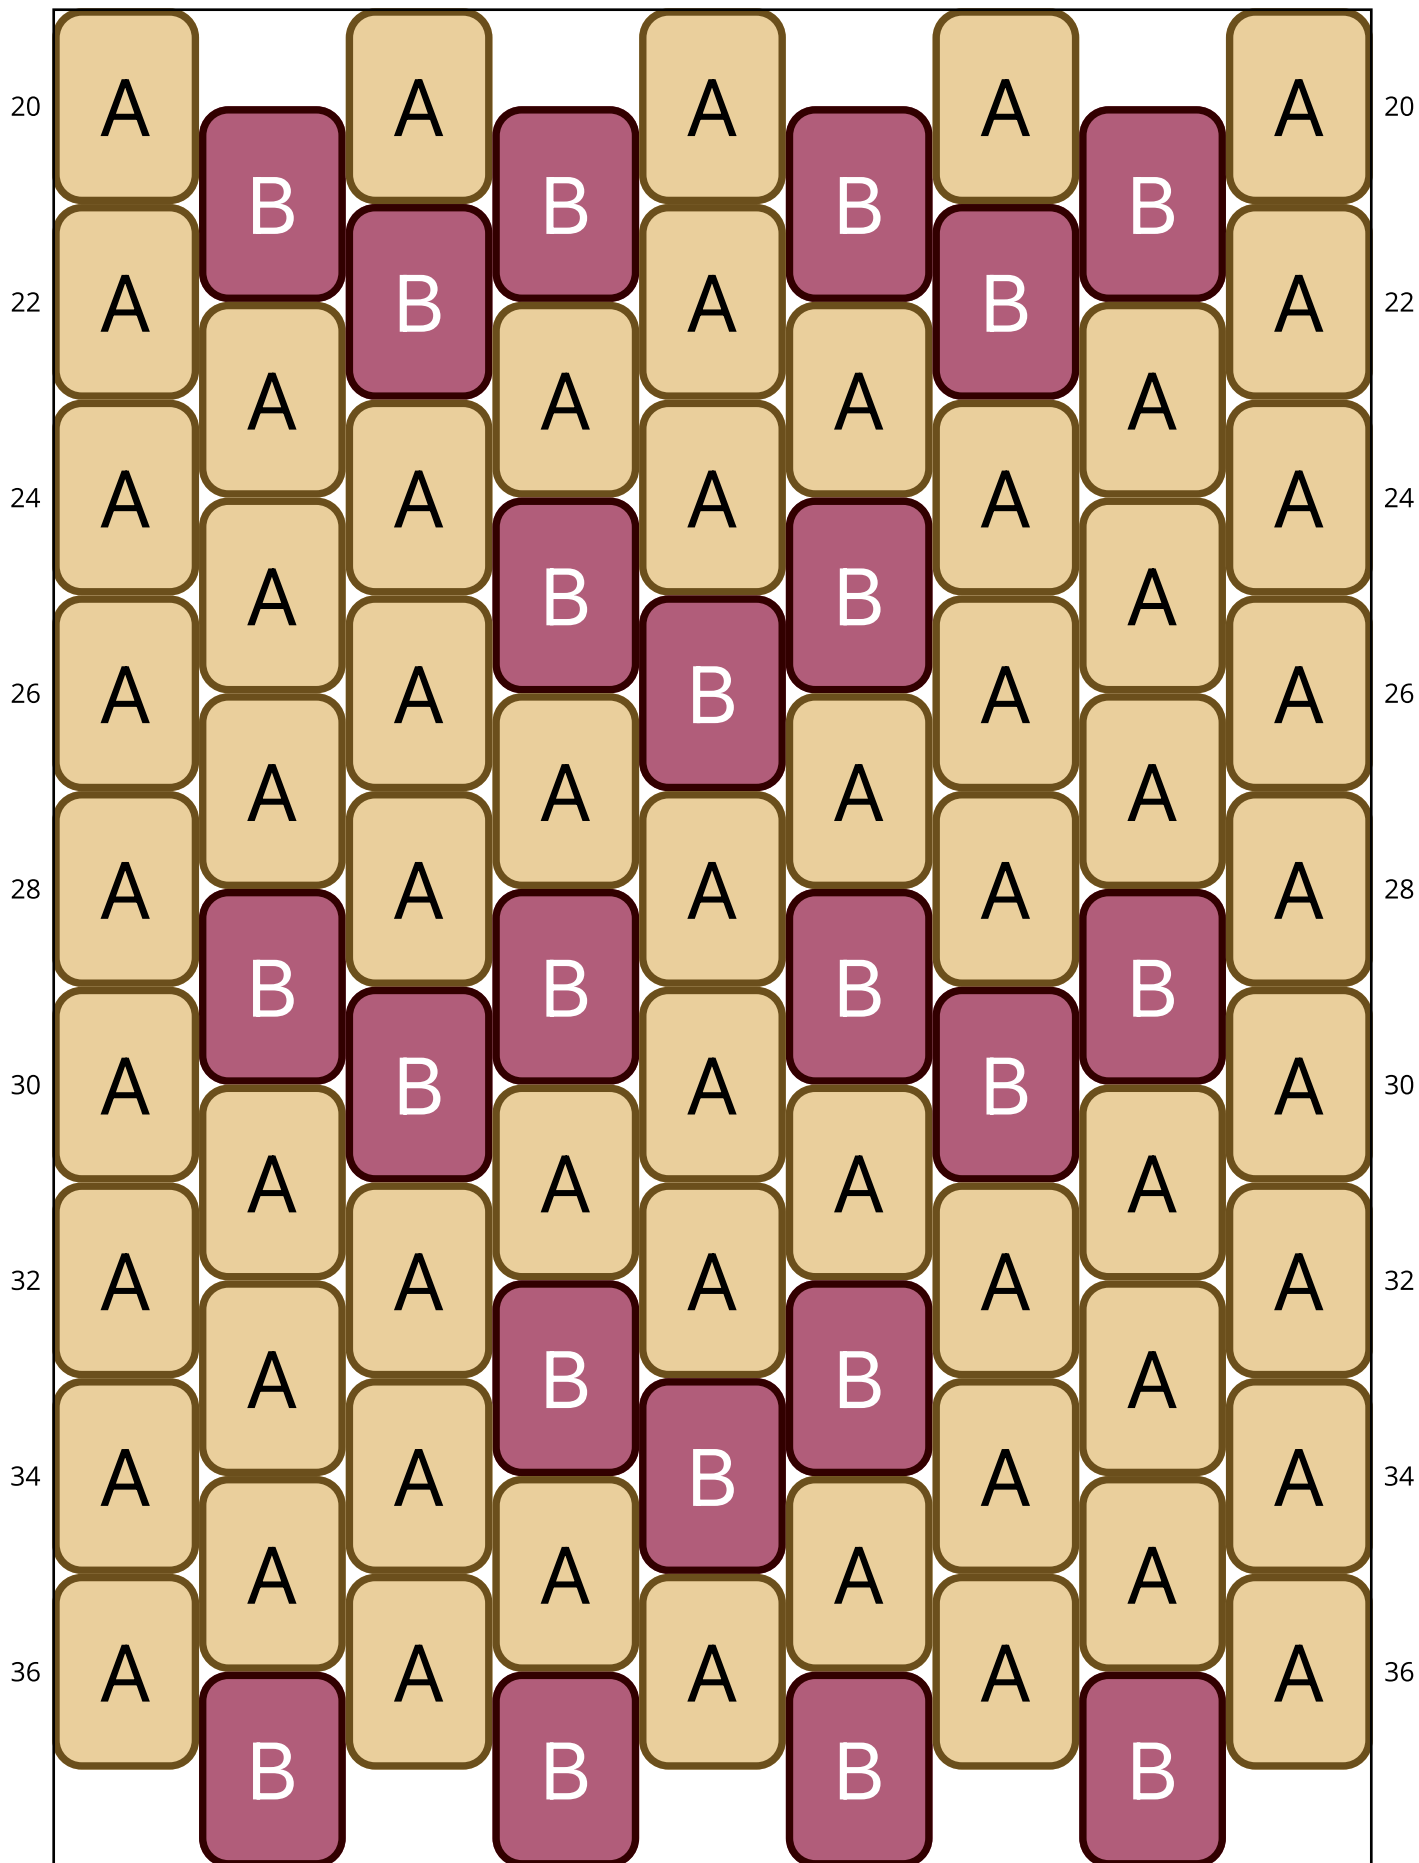

Pure

Type: Peyote

Width: 9

Height: 36

Finished size: 1,1 x 5,8 cm

Total beads: 324

© 2026 Emmanuelle Royer

www.yulumai.org

Copyright: yulumai2025

Word Chart

Row 1&2 L (4)A, (1)B, (4)A

Row 3 (R) (5)A

Row 4 (L) (4)B

Row 5 (R) (1)A, (1)B, (1)A, (1)B, (1)A

Row 6 (L) (4)A

Row 7 (R) (5)A

Row 8 (L) (1)A, (2)B, (1)A

Row 9 (R) (2)A, (1)B, (2)A

Row 10 (L) (4)A

Row 11 (R) (5)A

Row 12 (L) (4)B

Row 13 (R) (1)A, (1)B, (1)A, (1)B, (1)A

Row 14 (L) (4)A

Row 15 (R) (5)A

Row 16 (L) (1)A, (2)B, (1)A

Row 17 (R) (2)A, (1)B, (2)A

Row 18 (L) (4)A

Row 19 (R) (5)A

Row 20 (L) (4)B

Row 21 (R) (1)A, (1)B, (1)A, (1)B, (1)A

Row 22 (L) (4)A

Row 23 (R) (5)A