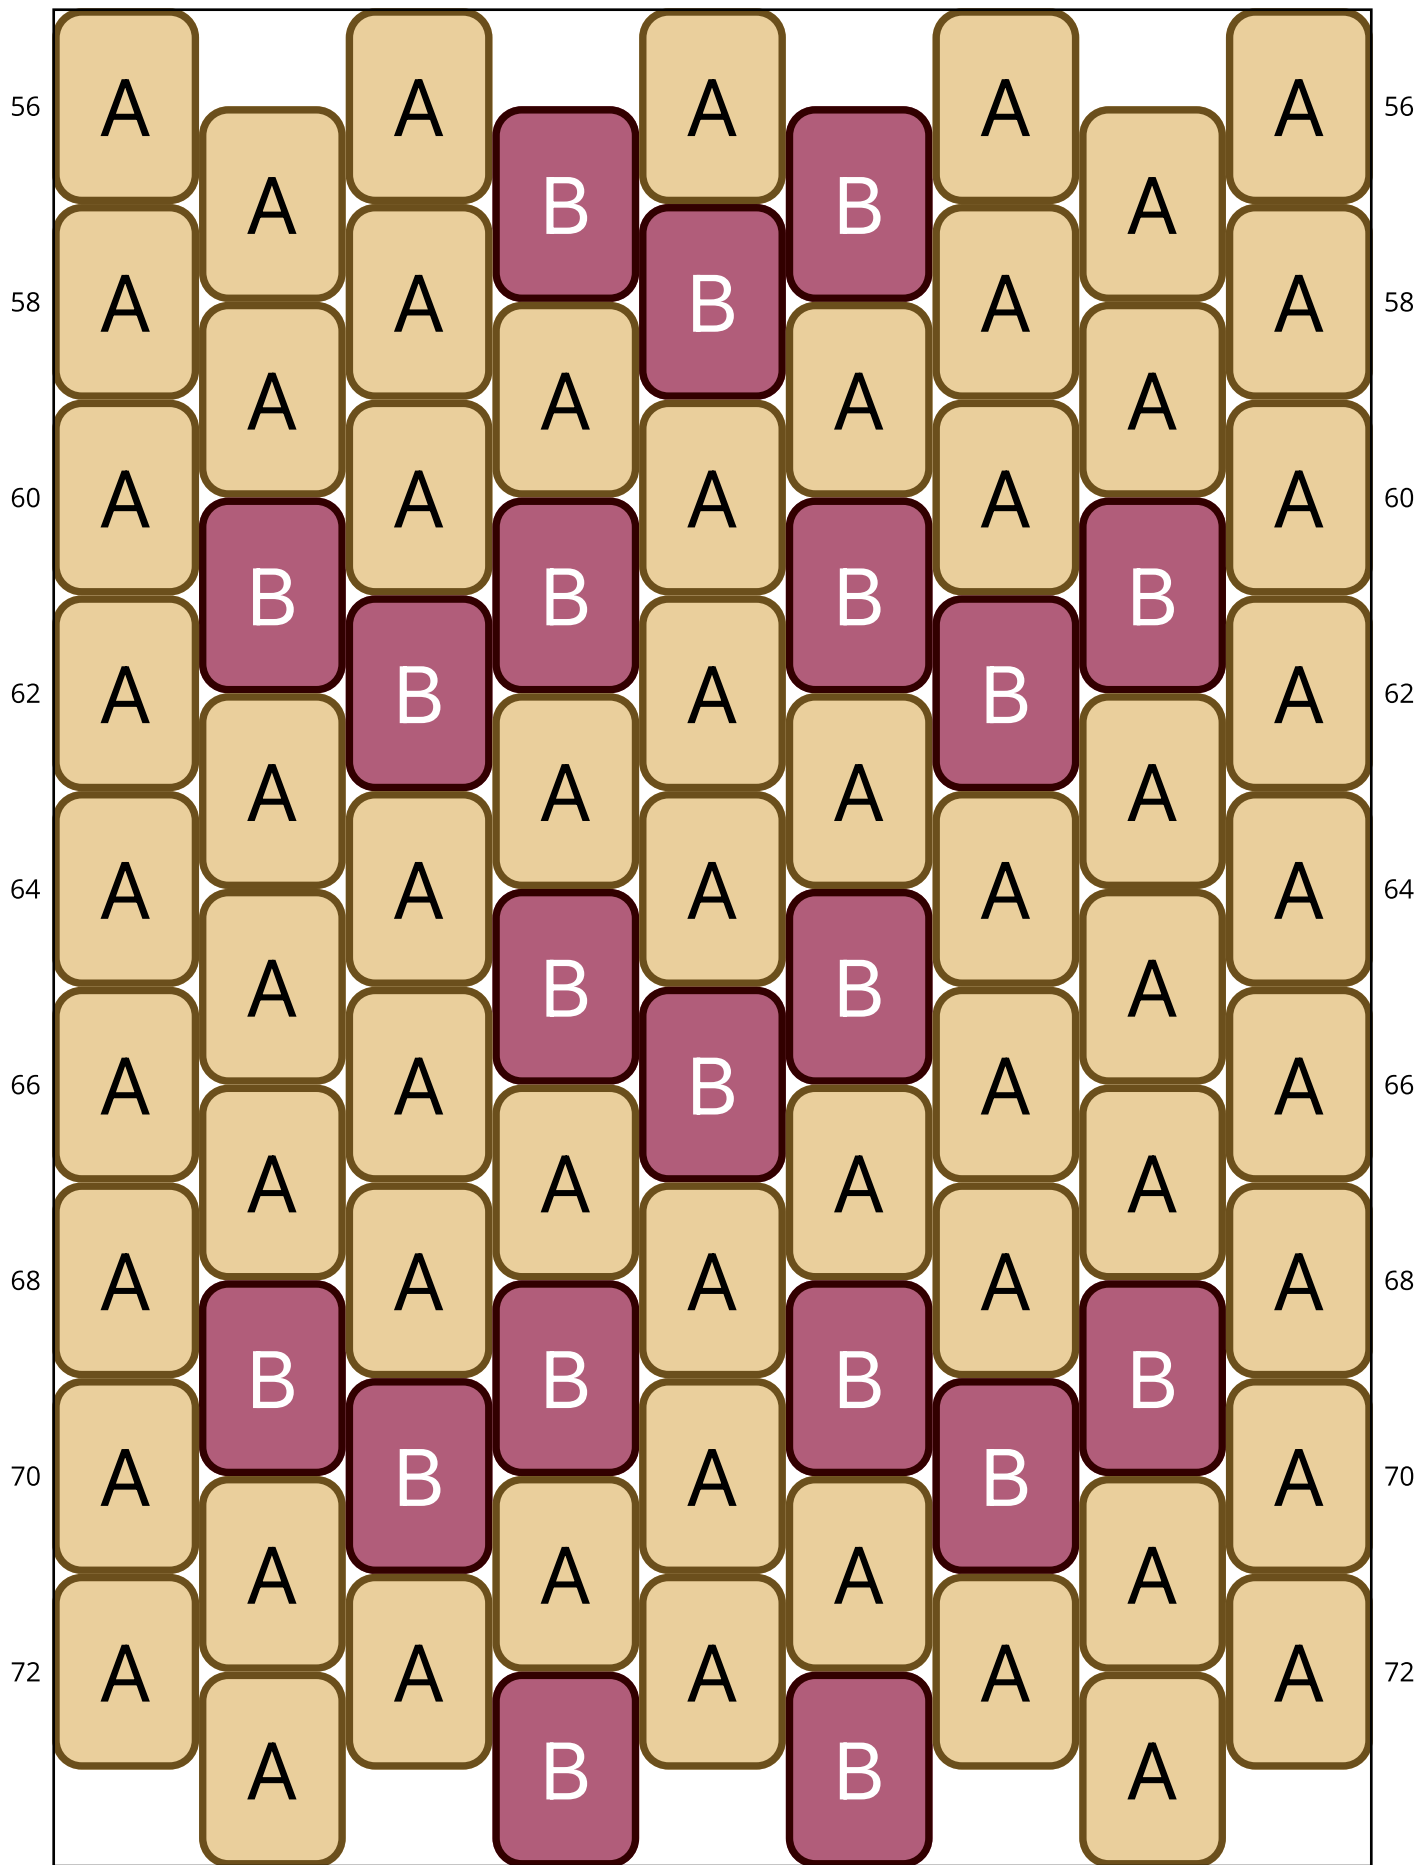

Pure

Type: Peyote

Width: 9

Height: 36

Finished size: 1,1 x 5,8 cm

Total beads: 324

© 2026 Emmanuelle Royer

www.yulumai.org

Copyright: yulumai2025

Word Chart

Row 1&2 L (4)A, (1)B, (4)A

Row 3 (R) (5)A

Row 4 (L) (4)B

Row 5 (R) (1)A, (1)B, (1)A, (1)B, (1)A

Row 6 (L) (4)A

Row 7 (R) (5)A

Row 8 (L) (1)A, (2)B, (1)A

Row 9 (R) (2)A, (1)B, (2)A

Row 10 (L) (4)A

Row 11 (R) (5)A

Row 12 (L) (4)B

Row 13 (R) (1)A, (1)B, (1)A, (1)B, (1)A

Row 14 (L) (4)A

Row 15 (R) (5)A

Row 16 (L) (1)A, (2)B, (1)A

Row 17 (R) (2)A, (1)B, (2)A

Row 18 (L) (4)A

Row 19 (R) (5)A

Row 20 (L) (4)B

Row 21 (R) (1)A, (1)B, (1)A, (1)B, (1)A

Row 22 (L) (4)A

Row 23 (R) (5)A