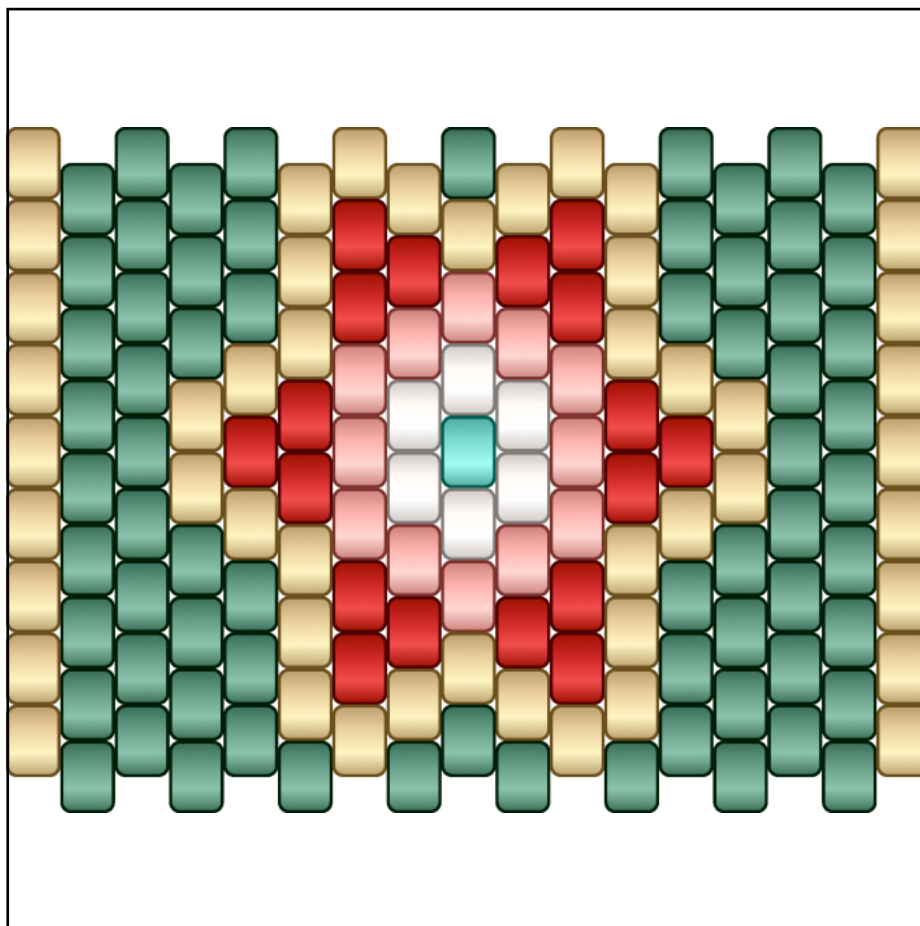

Embrace

Type: Peyote

Width: 17

Height: 9

Finished size: 2,0 x 1,5 cm

Total beads: 153

© 2025 Emmanuelle Royer

www.yulumai.org

Miyuki Delica 11/0 (DB)

A DB235
Salmon Ceylon
Count: 12

B DB238
Aqua Green Ceylon
Count: 1

C DB261
Opaque Linen Luster
Count: 6

D DB723
Opaque Red
Count: 18

E DB1567
Opaque Sea Opal Luster
Count: 68

F DB1832
Galvanized Gold Duracoat
Count: 48