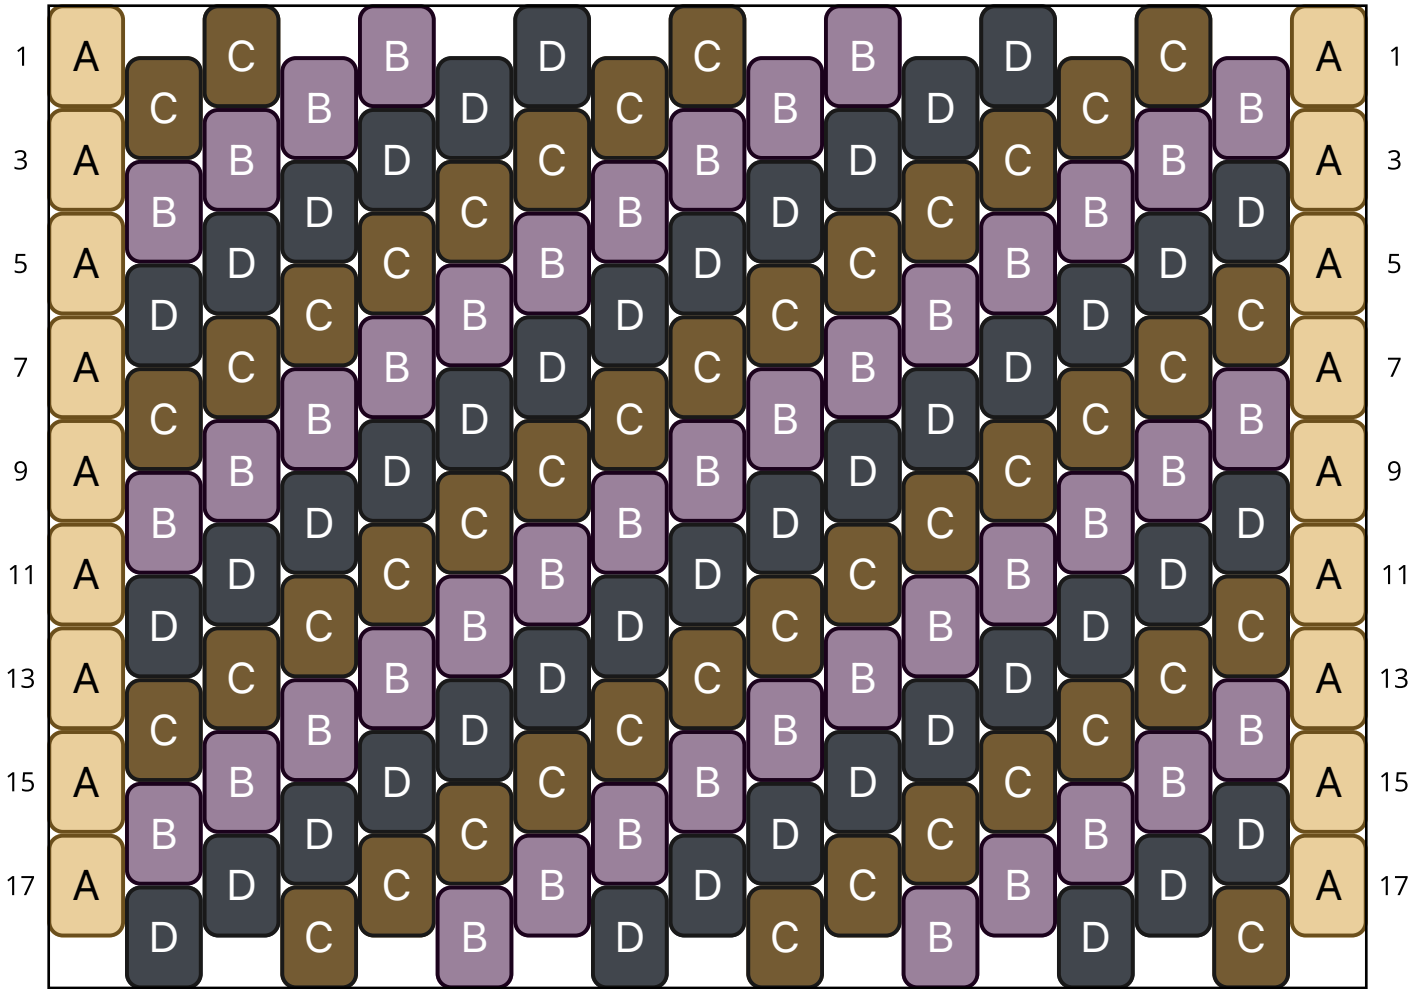

# Pixel Perfect

Type: Peyote

Width: 17

Height: 9

Finished size: 2,0 x 1,5 cm

Total beads: 153

© 2025 Emmanuelle Royer

[www.yulumai.org](http://www.yulumai.org)

## Word Chart

Row 1&2 L (1)A, (1)B, (2)C, (2)D, (2)B, (2)C, (2)D, (2)B, (2)C, (1)A

Row 3 (R) (1)A, (1)B, (1)D, (1)C, (1)B, (1)D, (1)C, (1)B, (1)A

Row 4 (L) (1)D, (1)B, (1)C, (1)D, (1)B, (1)C, (1)D, (1)B

Row 5 (R) (1)A, (1)D, (1)C, (1)B, (1)D, (1)C, (1)B, (1)D, (1)A

Row 10 (L) (1)D, (1)B, (1)C, (1)D, (1)B, (1)C, (1)D, (1)B

Row 11 (R) (1)A, (1)D, (1)C, (1)B, (1)D, (1)C, (1)B, (1)D, (1)A

Row 12 (L) (1)C, (1)D, (1)B, (1)C, (1)D, (1)B, (1)C, (1)D

Row 13 (R) (1)A, (1)C, (1)B, (1)D, (1)C, (1)B, (1)D, (1)C, (1)A

Row 18 (L) (1)C, (1)D, (1)B, (1)C, (1)D, (1)B, (1)C, (1)D