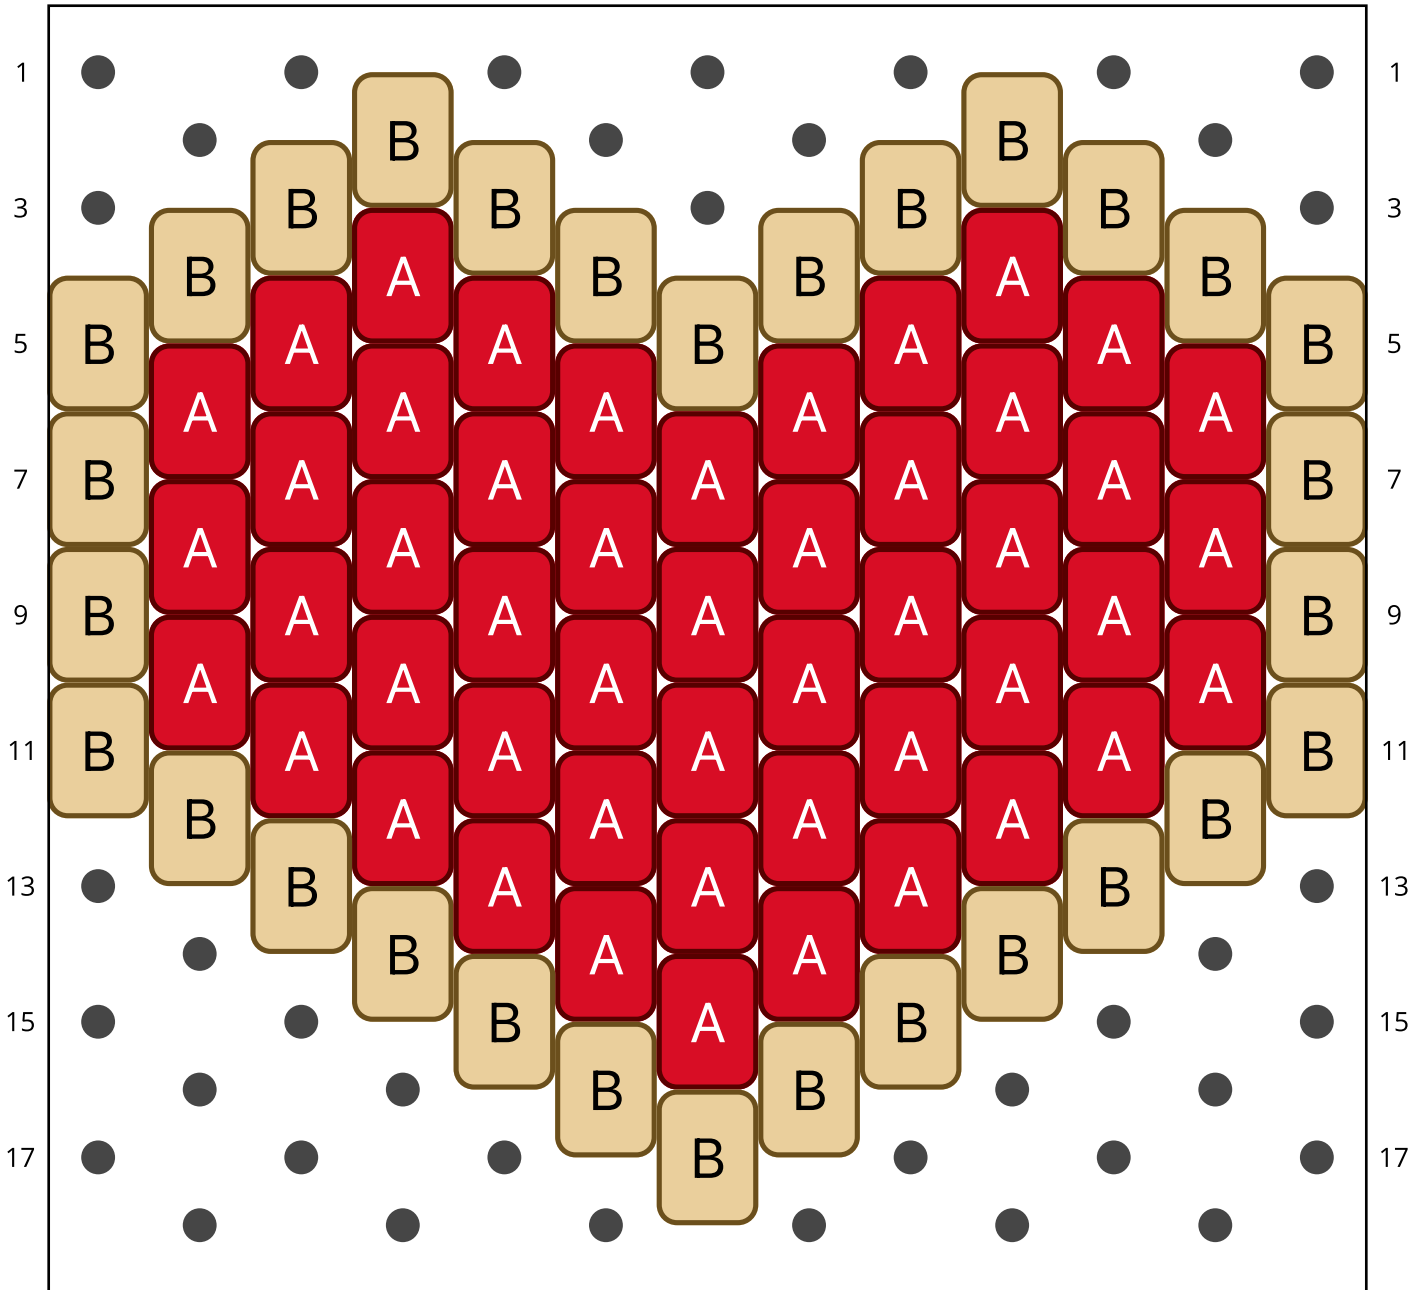

caress

Type: Peyote

Width: 13

Height: 9

Finished size: 1,6 x 1,5 cm

Total beads: 79

© 2026 Emmanuelle Royer

www.yulumai.org

Copyright: yulumai2025

Word Chart

Row 1&2 L (1)B, (5)Blank, (1)B

Row 3 (R) (2)B, (1)Blank, (2)B

Row 4 (L) (1)B, (1)A, (2)B, (1)A, (1)B

Row 5 (R) (1)B, (2)A, (1)B, (2)A, (1)B

Row 6 (L) (6)A

Row 7 (R) (1)B, (5)A, (1)B

Row 8 (L) (6)A

Row 9 (R) (1)B, (5)A, (1)B

Row 10 (L) (6)A

Row 11 (R) (1)B, (5)A, (1)B

Row 12 (L) (1)B, (4)A, (1)B

Row 13 (R) (1)B, (3)A, (1)B

Row 14 (L) (1)B, (2)A, (1)B

Row 15 (R) (1)B, (1)A, (1)B

Row 16 (L) (2)B

Row 17 (R) (1)B

Row 18 (L) -

Miyuki Delica 11/0 (DB)

DB727
Opaque Vermillion Red
Count: 49

DB1832
Galvanized Gold Duracoat
Count: 30