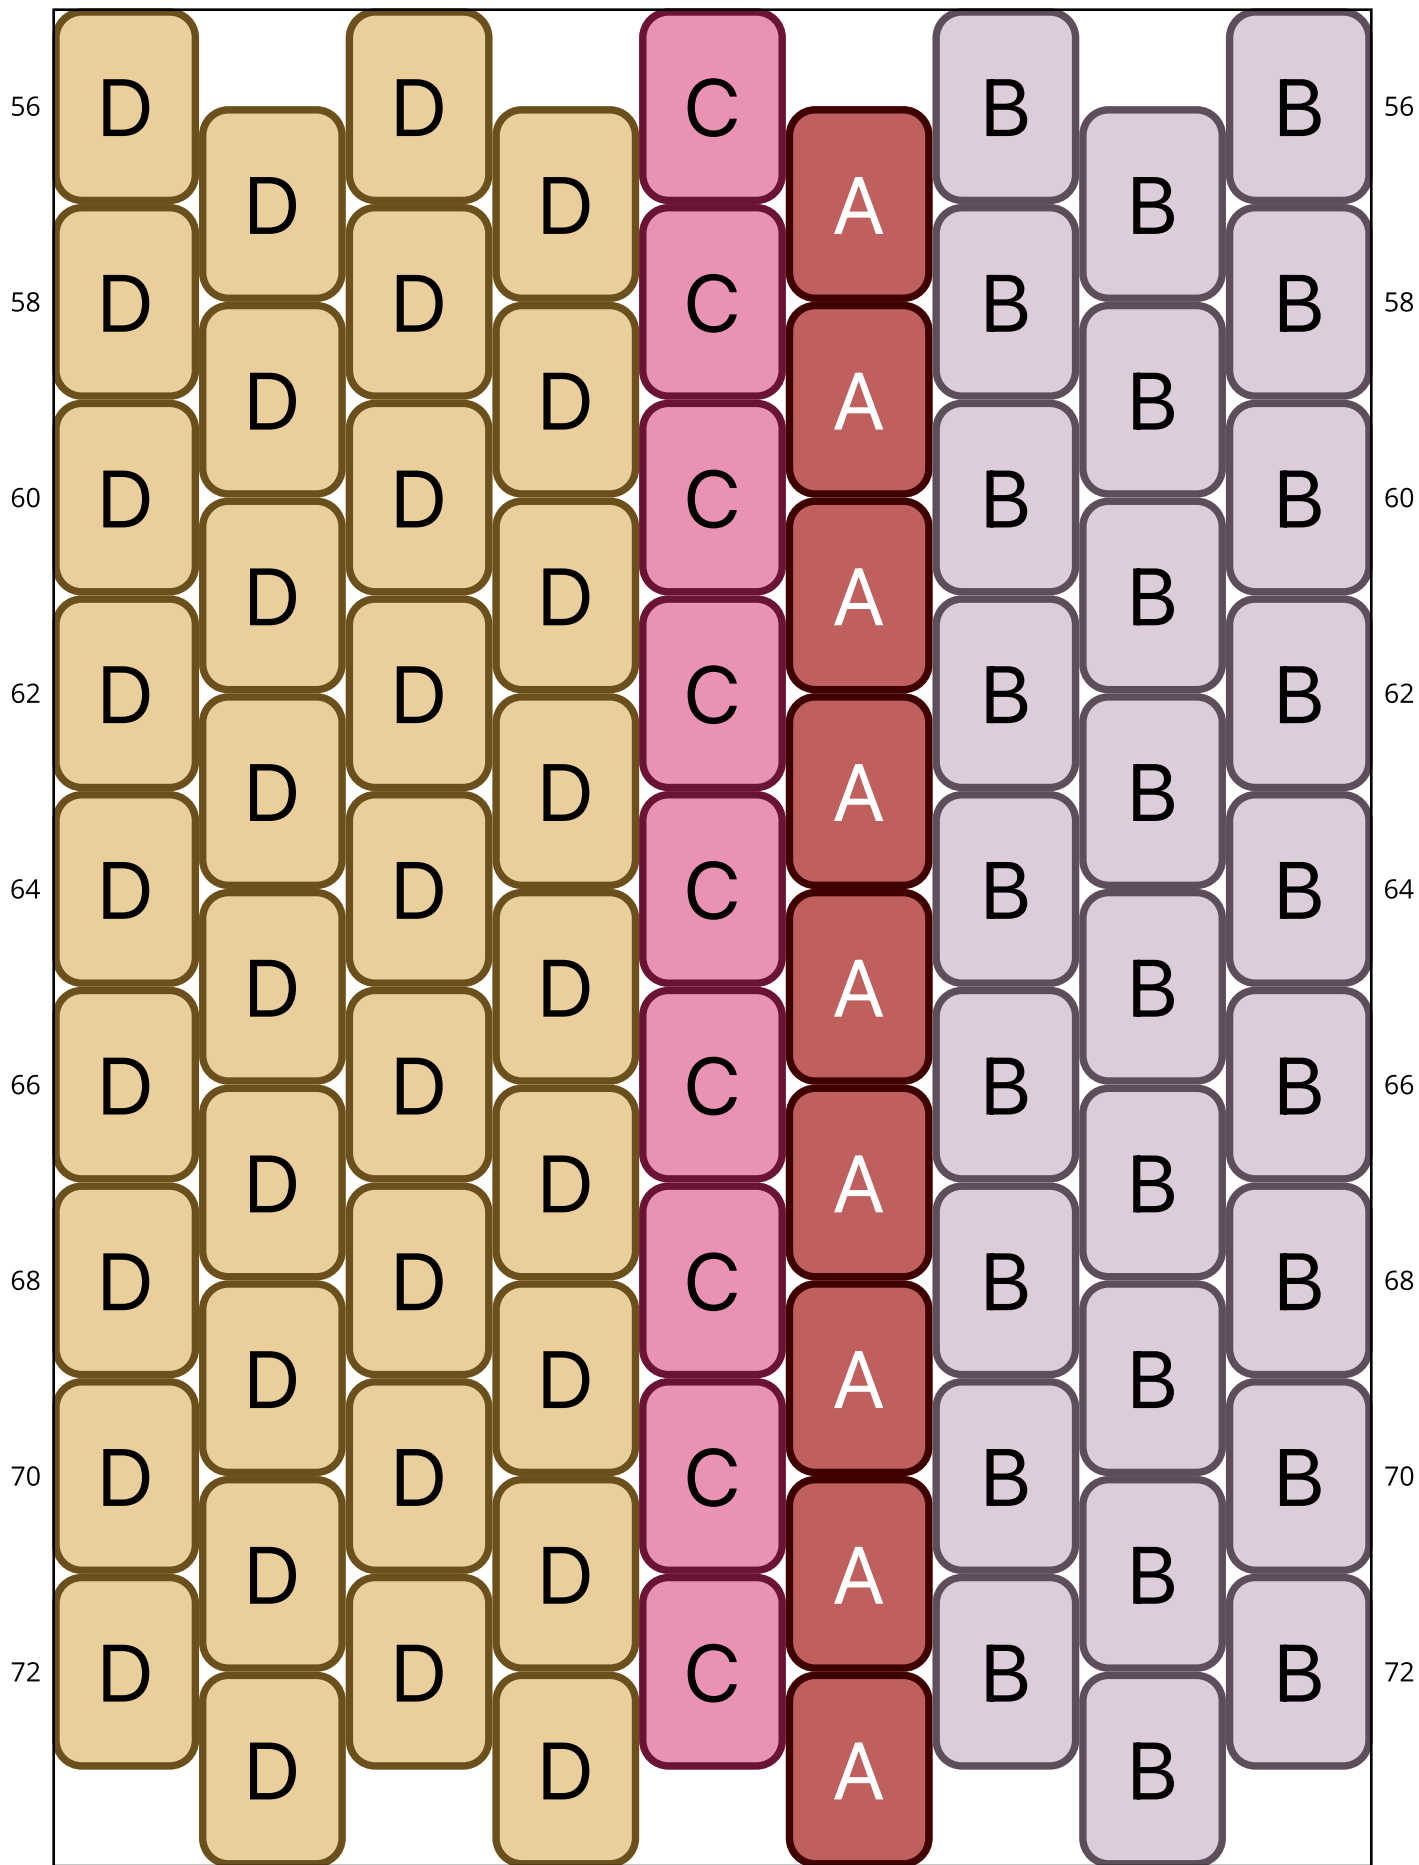

Mandarin

Type: Peyote

Width: 9

Height: 36

Finished size: 1,1 x 5,8 cm

Total beads: 324

© 2025 Emmanuelle Royer

www.yulumai.org

Copyright: yulumai2025

Word Chart

Row 1&2 L (3)B, (1)A, (1)C, (4)D

Row 3 (R) (2)D, (1)C, (2)B

Row 4 (L) (1)B, (1)A, (2)D

Row 5 (R) (2)D, (1)C, (2)B

Row 6 (L) (1)B, (1)A, (2)D

Row 7 (R) (2)D, (1)C, (2)B

Row 8 (L) (1)B, (1)A, (2)D

Row 9 (R) (2)D, (1)C, (2)B

Row 10 (L) (1)B, (1)A, (2)D

Row 11 (R) (2)D, (1)C, (2)B

Row 12 (L) (1)B, (1)A, (2)D

Row 13 (R) (2)D, (1)C, (2)B

Row 14 (L) (1)B, (1)A, (2)D

Row 15 (R) (2)D, (1)C, (2)B

Row 16 (L) (1)B, (1)A, (2)D

Row 17 (R) (2)D, (1)C, (2)B

Row 18 (L) (1)B, (1)A, (2)D

Row 19 (R) (2)D, (1)C, (2)B

Row 20 (L) (1)B, (1)A, (2)D

Row 21 (R) (2)D, (1)C, (2)B

Row 22 (L) (1)B, (1)A, (2)D

Row 23 (R) (2)D, (1)C, (2)B