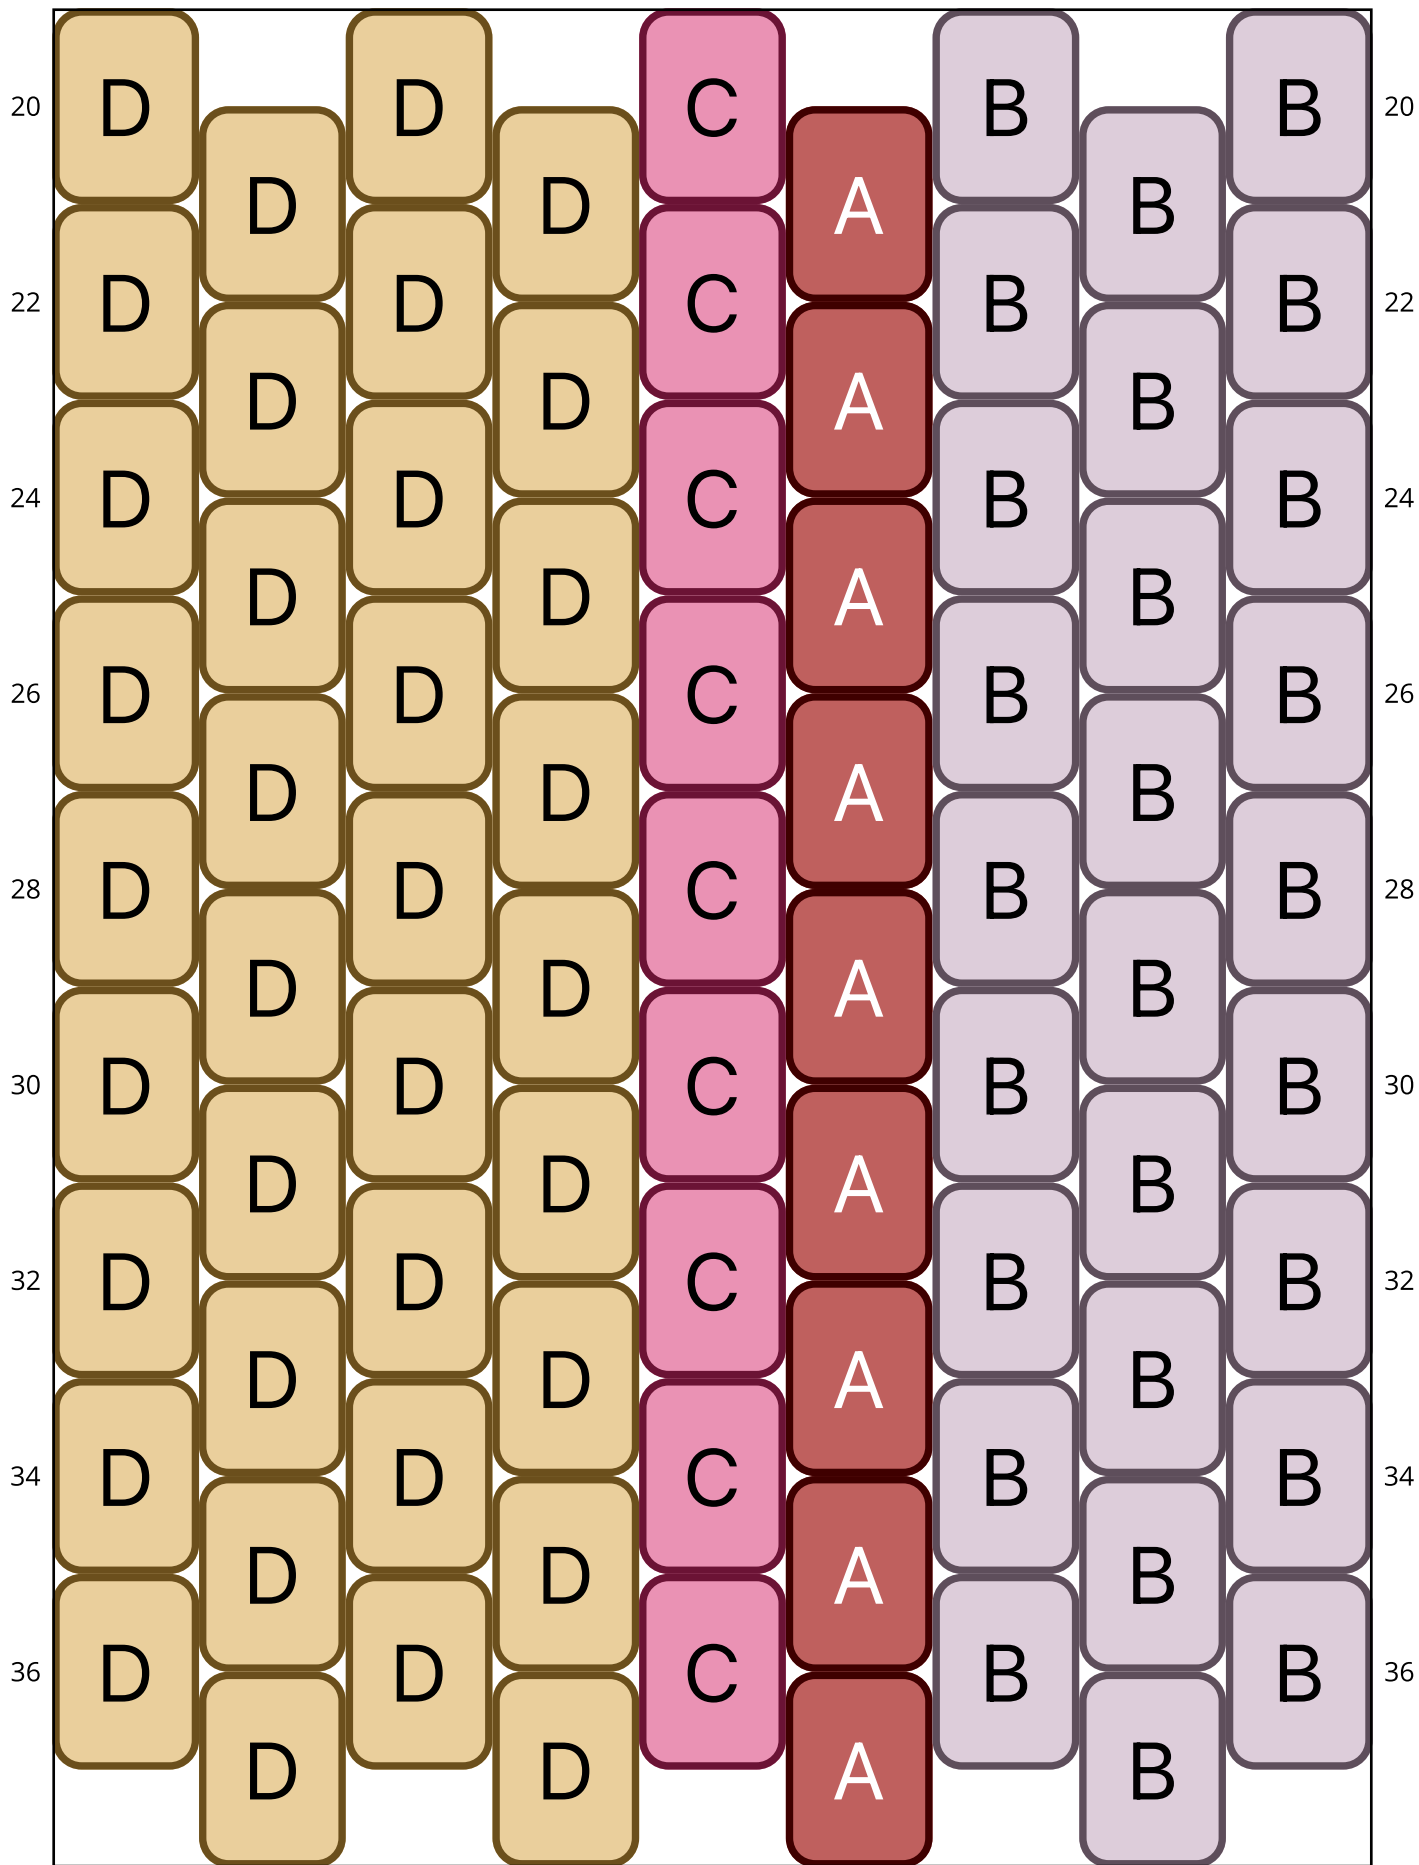

Mandarin

Type: Peyote

Width: 9

Height: 36

Finished size: 1,1 x 5,8 cm

Total beads: 324

© 2025 Emmanuelle Royer

www.yulumai.org

Copyright: yulumai2025

Word Chart

Row 1&2 L (3)B, (1)A, (1)C, (4)D

Row 3 (R) (2)D, (1)C, (2)B

Row 4 (L) (1)B, (1)A, (2)D

Row 5 (R) (2)D, (1)C, (2)B

Row 6 (L) (1)B, (1)A, (2)D

Row 7 (R) (2)D, (1)C, (2)B

Row 8 (L) (1)B, (1)A, (2)D

Row 9 (R) (2)D, (1)C, (2)B

Row 10 (L) (1)B, (1)A, (2)D

Row 11 (R) (2)D, (1)C, (2)B

Row 12 (L) (1)B, (1)A, (2)D

Row 13 (R) (2)D, (1)C, (2)B

Row 14 (L) (1)B, (1)A, (2)D

Row 15 (R) (2)D, (1)C, (2)B

Row 16 (L) (1)B, (1)A, (2)D

Row 17 (R) (2)D, (1)C, (2)B

Row 18 (L) (1)B, (1)A, (2)D

Row 19 (R) (2)D, (1)C, (2)B

Row 20 (L) (1)B, (1)A, (2)D

Row 21 (R) (2)D, (1)C, (2)B

Row 22 (L) (1)B, (1)A, (2)D

Row 23 (R) (2)D, (1)C, (2)B