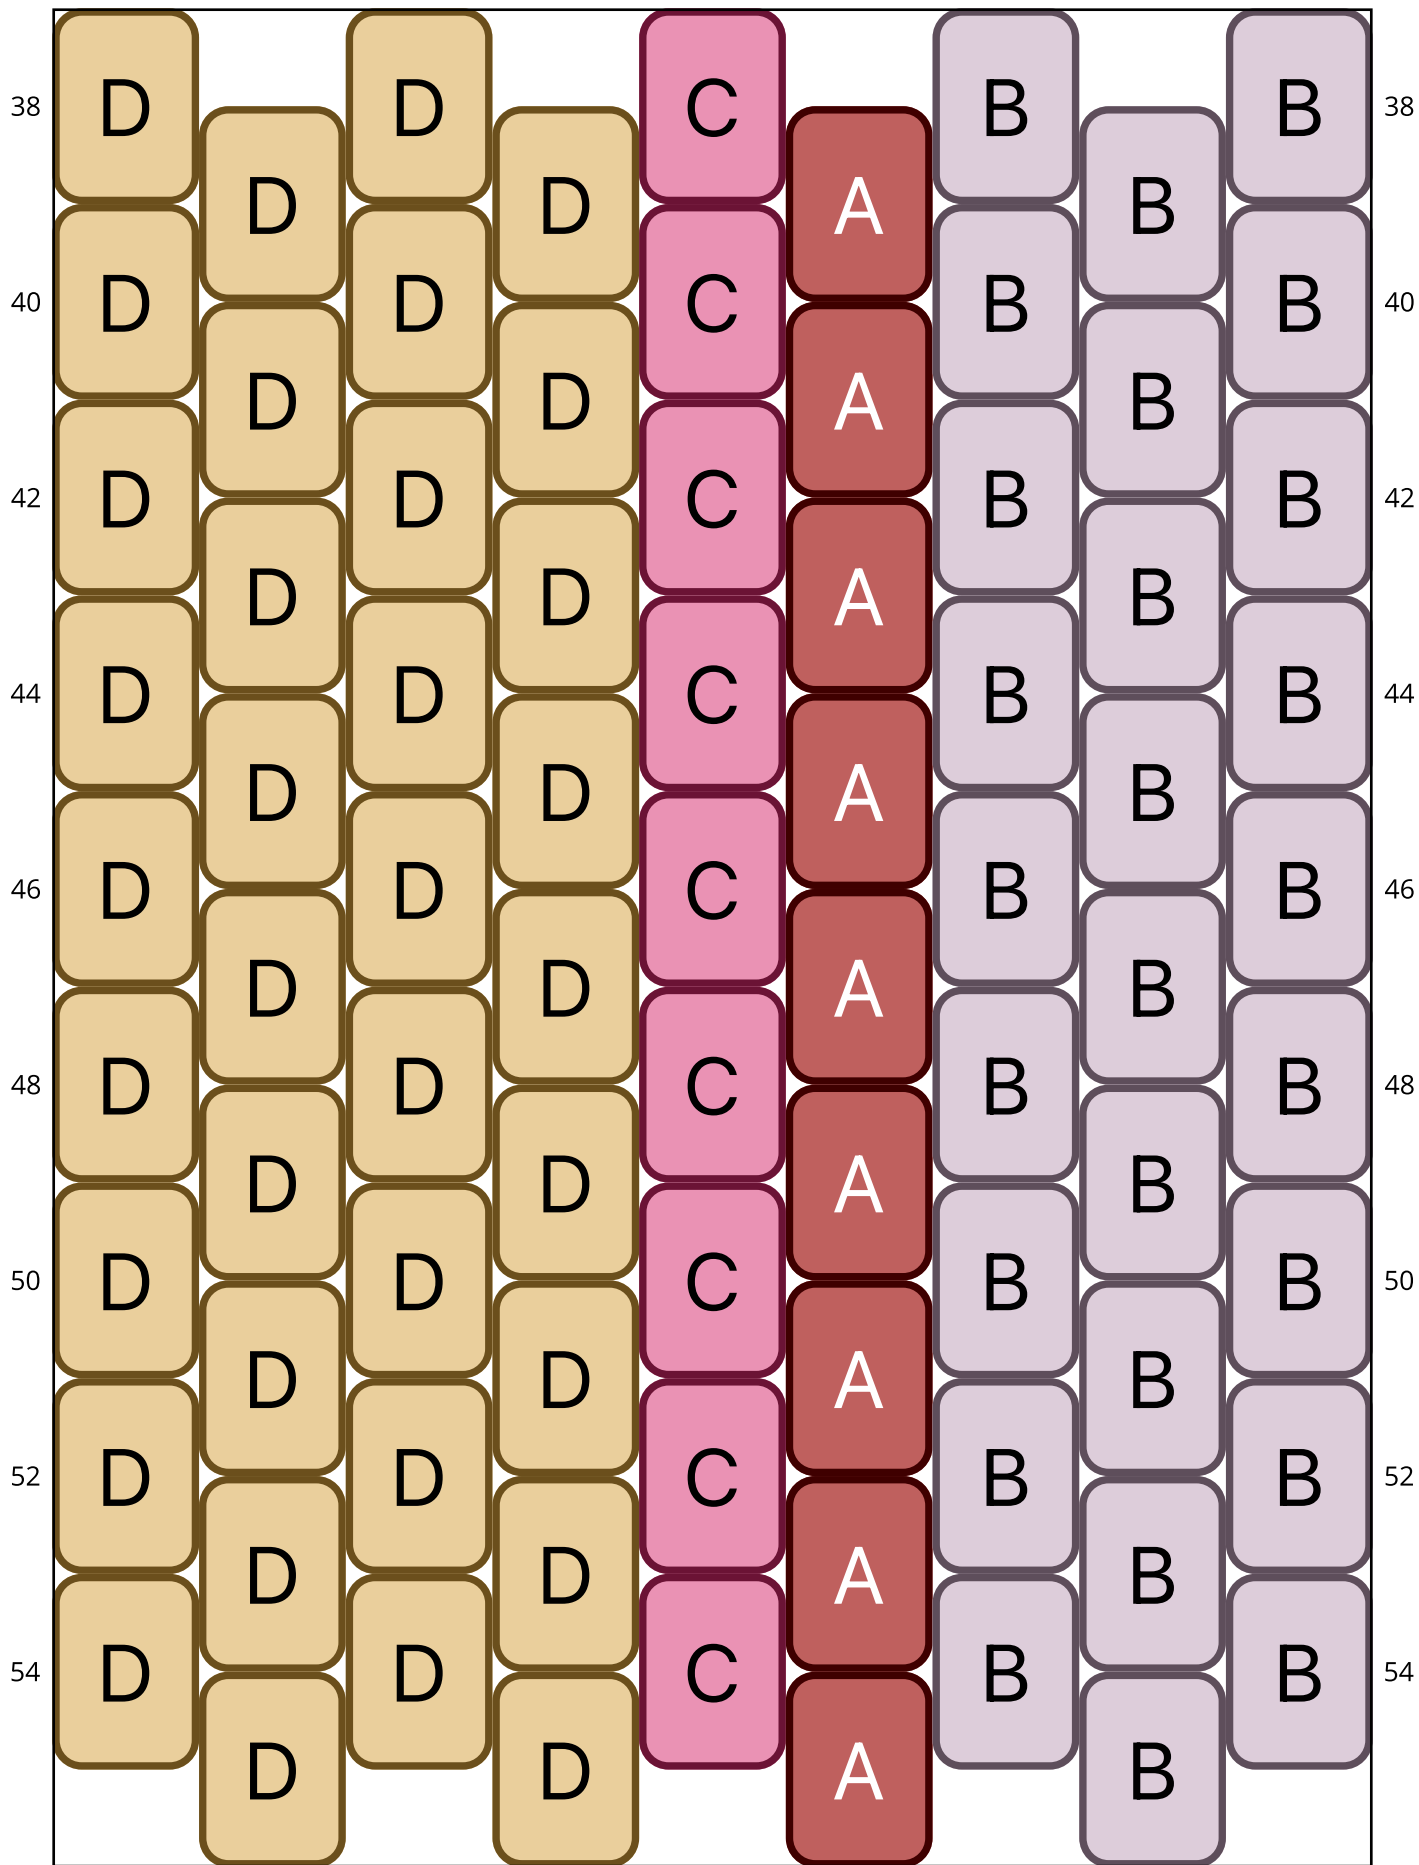

Mandarin

Type: Peyote

Width: 9

Height: 36

Finished size: 1,1 x 5,8 cm

Total beads: 324

© 2025 Emmanuelle Royer

www.yulumai.org

Copyright: yulumai2025

Word Chart

Row 1&2 L (3)B, (1)A, (1)C, (4)D

Row 3 (R) (2)D, (1)C, (2)B

Row 4 (L) (1)B, (1)A, (2)D

Row 5 (R) (2)D, (1)C, (2)B

Row 6 (L) (1)B, (1)A, (2)D

Row 7 (R) (2)D, (1)C, (2)B

Row 8 (L) (1)B, (1)A, (2)D

Row 9 (R) (2)D, (1)C, (2)B

Row 10 (L) (1)B, (1)A, (2)D

Row 11 (R) (2)D, (1)C, (2)B

Row 12 (L) (1)B, (1)A, (2)D

Row 13 (R) (2)D, (1)C, (2)B

Row 14 (L) (1)B, (1)A, (2)D

Row 15 (R) (2)D, (1)C, (2)B

Row 16 (L) (1)B, (1)A, (2)D

Row 17 (R) (2)D, (1)C, (2)B

Row 18 (L) (1)B, (1)A, (2)D

Row 19 (R) (2)D, (1)C, (2)B

Row 20 (L) (1)B, (1)A, (2)D

Row 21 (R) (2)D, (1)C, (2)B

Row 22 (L) (1)B, (1)A, (2)D

Row 23 (R) (2)D, (1)C, (2)B