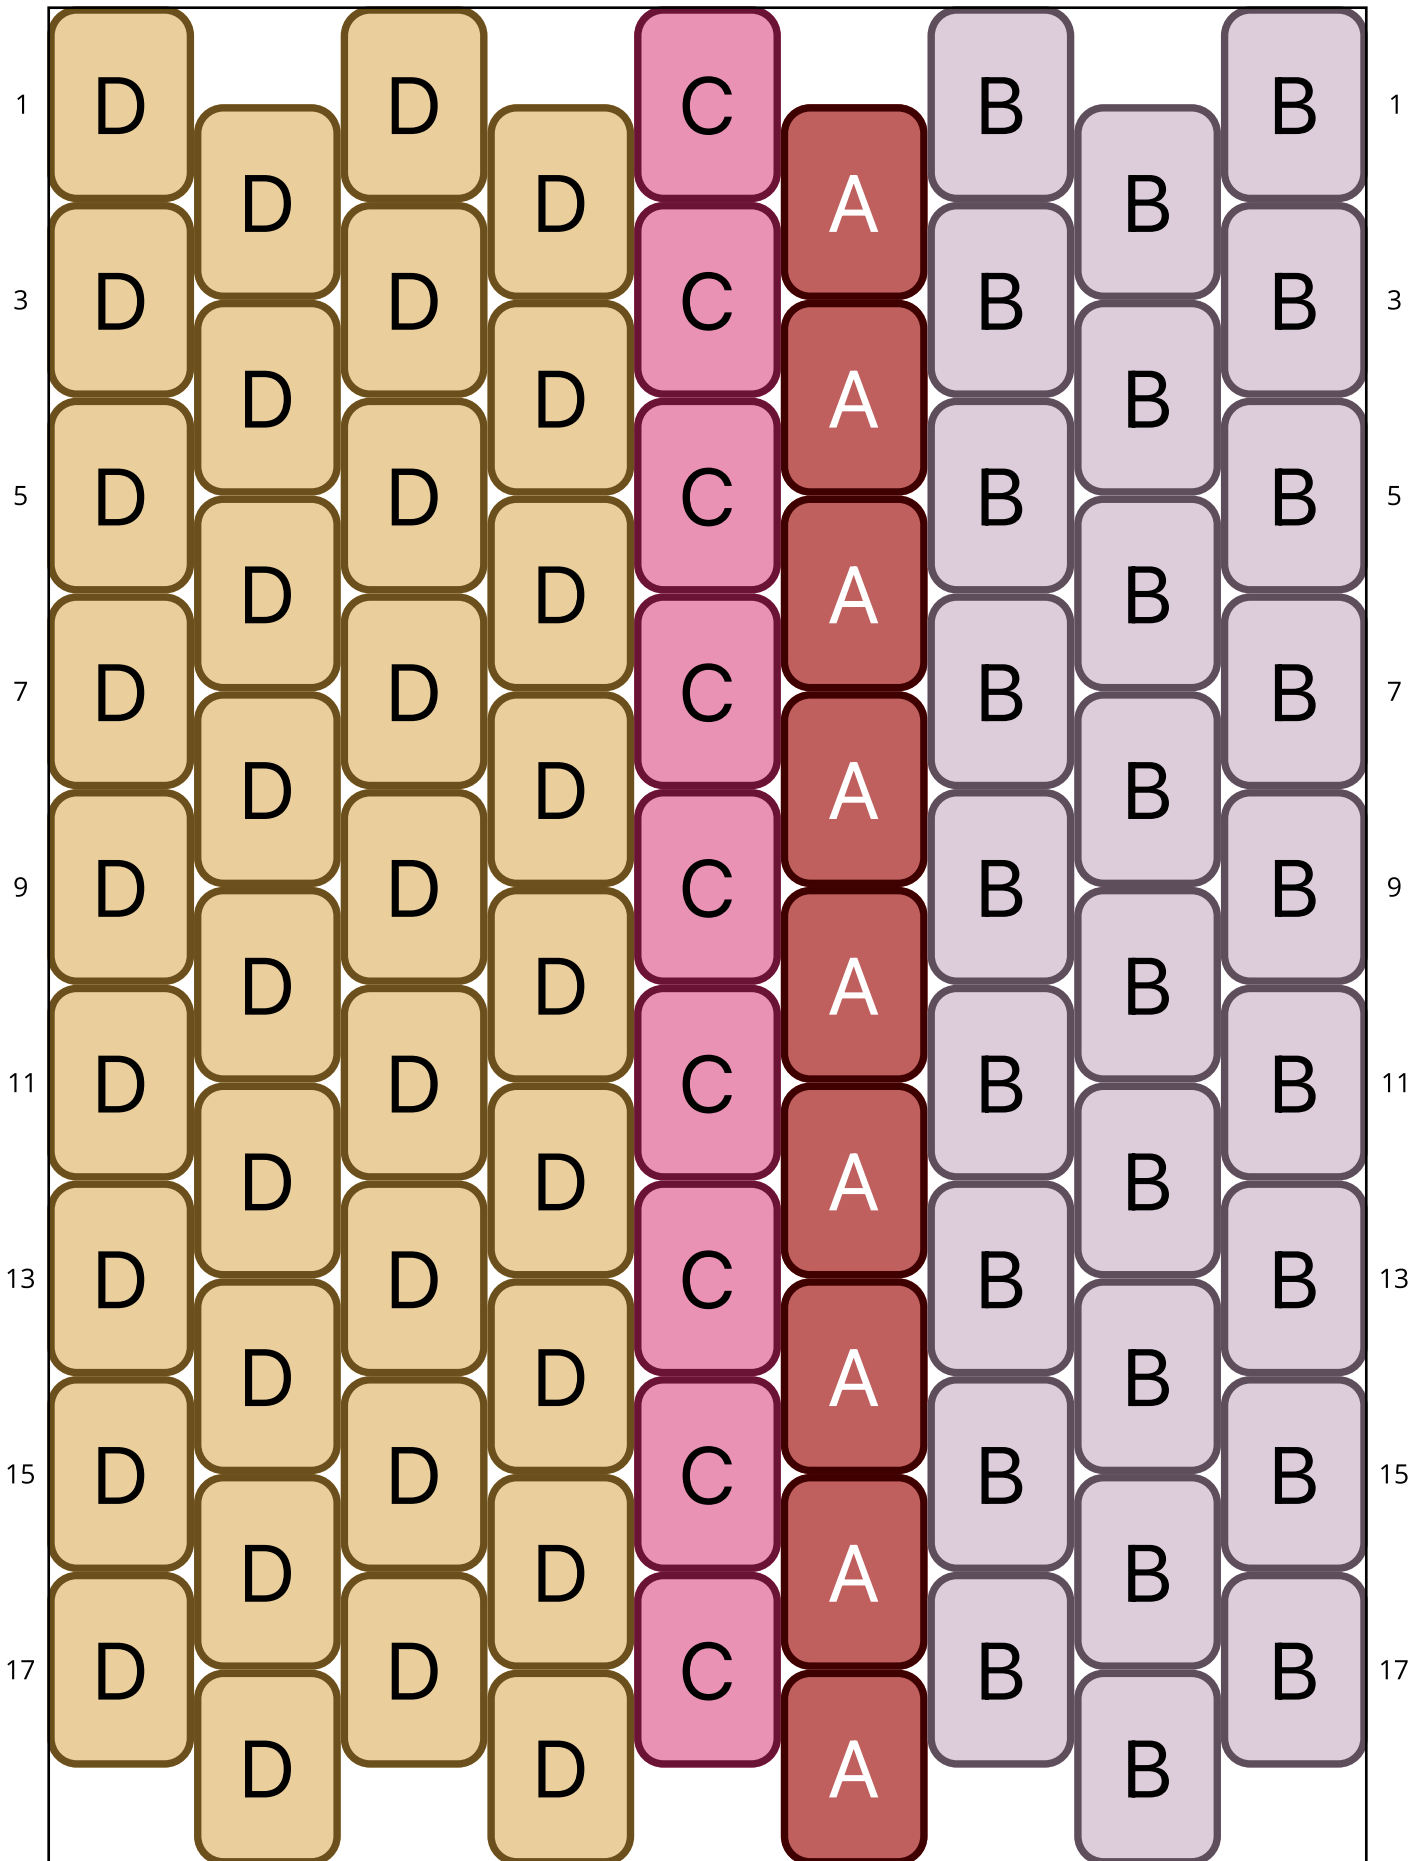

Mandarin

Type: Peyote

Width: 9

Height: 36

Finished size: 1,1 x 5,8 cm

Total beads: 324

© 2025 Emmanuelle Royer

www.yulumai.org

Copyright: yulumai2025

Word Chart

Row 1&2 L (3)B, (1)A, (1)C, (4)D

Row 3 (R) (2)D, (1)C, (2)B

Row 4 (L) (1)B, (1)A, (2)D

Row 5 (R) (2)D, (1)C, (2)B

Row 6 (L) (1)B, (1)A, (2)D

Row 7 (R) (2)D, (1)C, (2)B

Row 8 (L) (1)B, (1)A, (2)D

Row 9 (R) (2)D, (1)C, (2)B

Row 10 (L) (1)B, (1)A, (2)D

Row 11 (R) (2)D, (1)C, (2)B

Row 12 (L) (1)B, (1)A, (2)D

Row 13 (R) (2)D, (1)C, (2)B

Row 14 (L) (1)B, (1)A, (2)D

Row 15 (R) (2)D, (1)C, (2)B

Row 16 (L) (1)B, (1)A, (2)D

Row 17 (R) (2)D, (1)C, (2)B

Row 18 (L) (1)B, (1)A, (2)D

Row 19 (R) (2)D, (1)C, (2)B

Row 20 (L) (1)B, (1)A, (2)D

Row 21 (R) (2)D, (1)C, (2)B

Row 22 (L) (1)B, (1)A, (2)D

Row 23 (R) (2)D, (1)C, (2)B