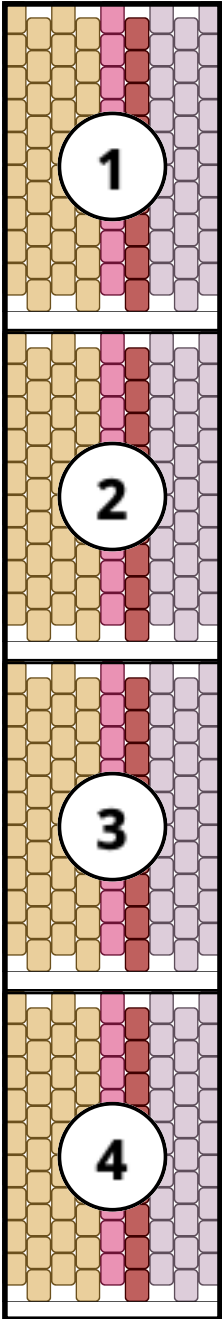

Mandarin

Type: Peyote

Width: 9

Height: 36

Finished size: 1,1 x 5,8 cm

Total beads: 324

© 2025 Emmanuelle Royer

www.yulumai.org

Copyright: yulumai2025

Word Chart

Row 1&2 L (3)B, (1)A, (1)C, (4)D

Row 3 (R) (2)D, (1)C, (2)B

Row 4 (L) (1)B, (1)A, (2)D

Row 5 (R) (2)D, (1)C, (2)B

Row 6 (L) (1)B, (1)A, (2)D

Row 7 (R) (2)D, (1)C, (2)B

Row 8 (L) (1)B, (1)A, (2)D

Row 9 (R) (2)D, (1)C, (2)B

Row 10 (L) (1)B, (1)A, (2)D

Row 11 (R) (2)D, (1)C, (2)B

Row 12 (L) (1)B, (1)A, (2)D

Row 13 (R) (2)D, (1)C, (2)B

Row 14 (L) (1)B, (1)A, (2)D

Row 15 (R) (2)D, (1)C, (2)B

Row 16 (L) (1)B, (1)A, (2)D

Row 17 (R) (2)D, (1)C, (2)B

Row 18 (L) (1)B, (1)A, (2)D

Row 19 (R) (2)D, (1)C, (2)B

Row 20 (L) (1)B, (1)A, (2)D

Row 21 (R) (2)D, (1)C, (2)B

Row 22 (L) (1)B, (1)A, (2)D

Row 23 (R) (2)D, (1)C, (2)B