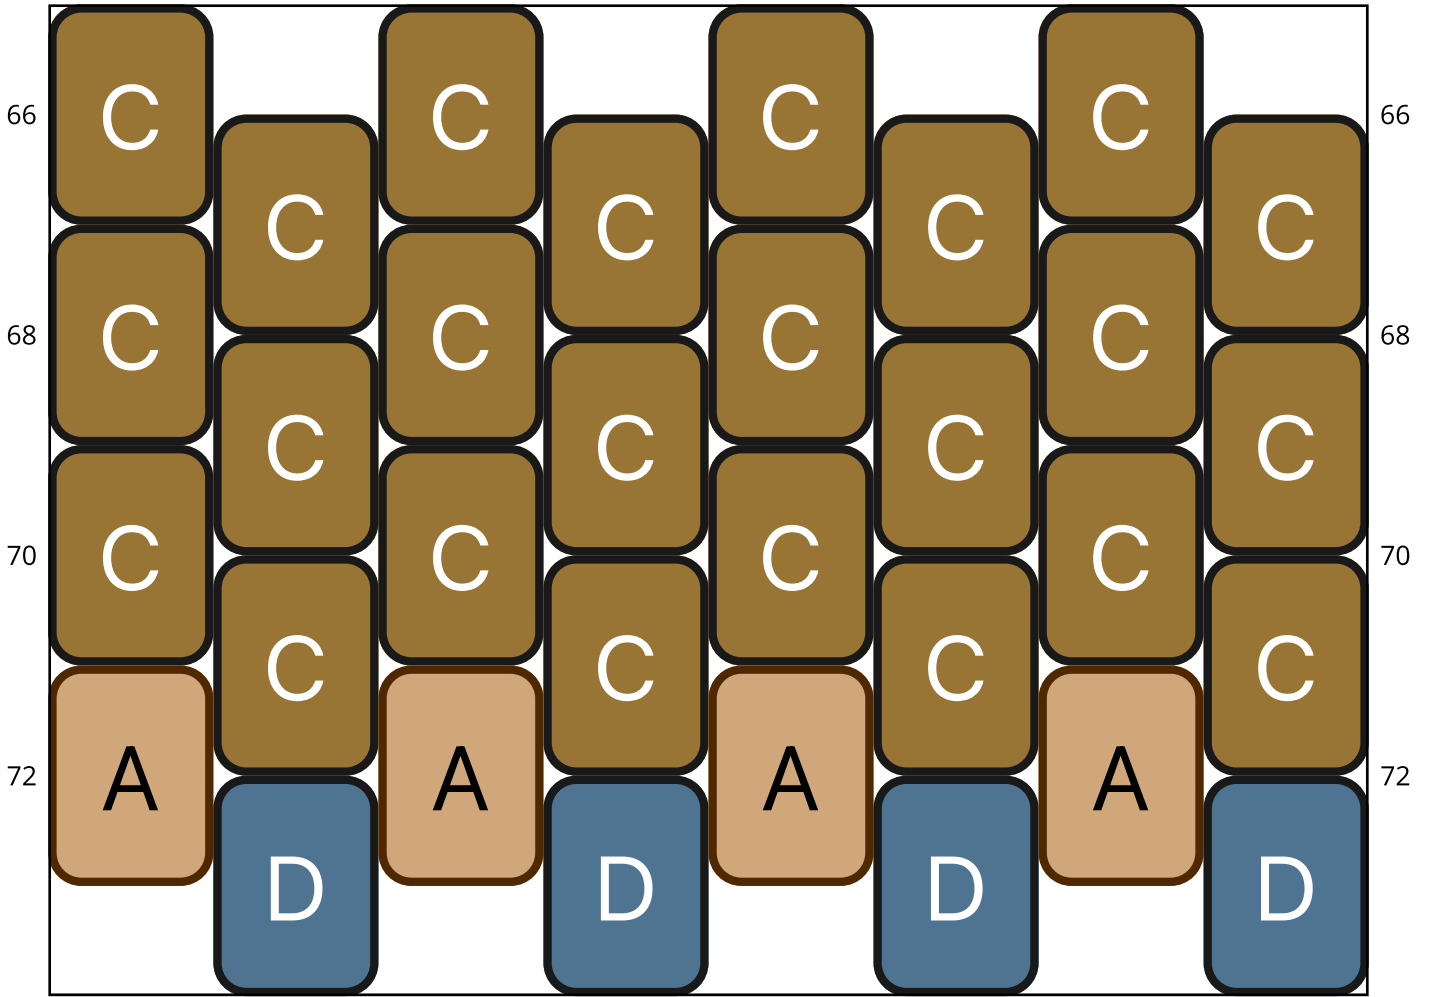

Sajada

Type: Peyote

Width: 8

Height: 36

Finished size: 1,0 x 5,8 cm

Total beads: 288

© 2024 Emmanuelle Royer

www.yulumai.org

Copyright: yulumai2025

Word Chart

Row 1&2 L (8)D
Row 3 (R) (4)D
Row 4 (L) (4)D
Row 5 (R) (4)D
Row 6 (L) (4)D
Row 7 (R) (4)D
Row 8 (L) (4)D
Row 9 (R) (4)D
Row 10 (L) (4)D
Row 11 (R) (4)D
Row 12 (L) (4)D
Row 13 (R) (4)A
Row 14 (L) (4)B
Row 15 (R) (4)B
Row 16 (L) (4)B
Row 17 (R) (4)B
Row 18 (L) (4)B
Row 19 (R) (4)A
Row 20 (L) (4)C
Row 21 (R) (4)C
Row 22 (L) (4)C
Row 23 (R) (4)C
Row 24 (L) (4)C
Row 25 (R) (4)C
Row 26 (L) (4)C
Row 27 (R) (4)A
Row 28 (L) (4)D
Row 29 (R) (4)D
Row 30 (L) (4)D
Row 31 (R) (4)D
Row 32 (L) (4)D
Row 33 (R) (4)A
Row 34 (L) (4)B
Row 35 (R) (4)B
Row 36 (L) (4)B
Row 37 (R) (4)A
Row 38 (L) (4)C
Row 39 (R) (4)C
Row 40 (L) (4)C
Row 41 (R) (4)C

Row 42 (L) (4)C
Row 43 (R) (4)A
Row 44 (L) (4)D
Row 45 (R) (4)D
Row 46 (L) (4)D
Row 47 (R) (4)D
Row 48 (L) (4)D
Row 49 (R) (4)D
Row 50 (L) (4)D
Row 51 (R) (4)D
Row 52 (L) (4)D
Row 53 (R) (4)D
Row 54 (L) (4)D
Row 55 (R) (4)D
Row 56 (L) (4)D
Row 57 (R) (4)A
Row 58 (L) (4)B
Row 59 (R) (4)B
Row 60 (L) (4)B
Row 61 (R) (4)B
Row 62 (L) (4)B
Row 63 (R) (4)A
Row 64 (L) (4)C
Row 65 (R) (4)C
Row 66 (L) (4)C
Row 67 (R) (4)C
Row 68 (L) (4)C
Row 69 (R) (4)C
Row 70 (L) (4)C
Row 71 (R) (4)A
Row 72 (L) (4)D