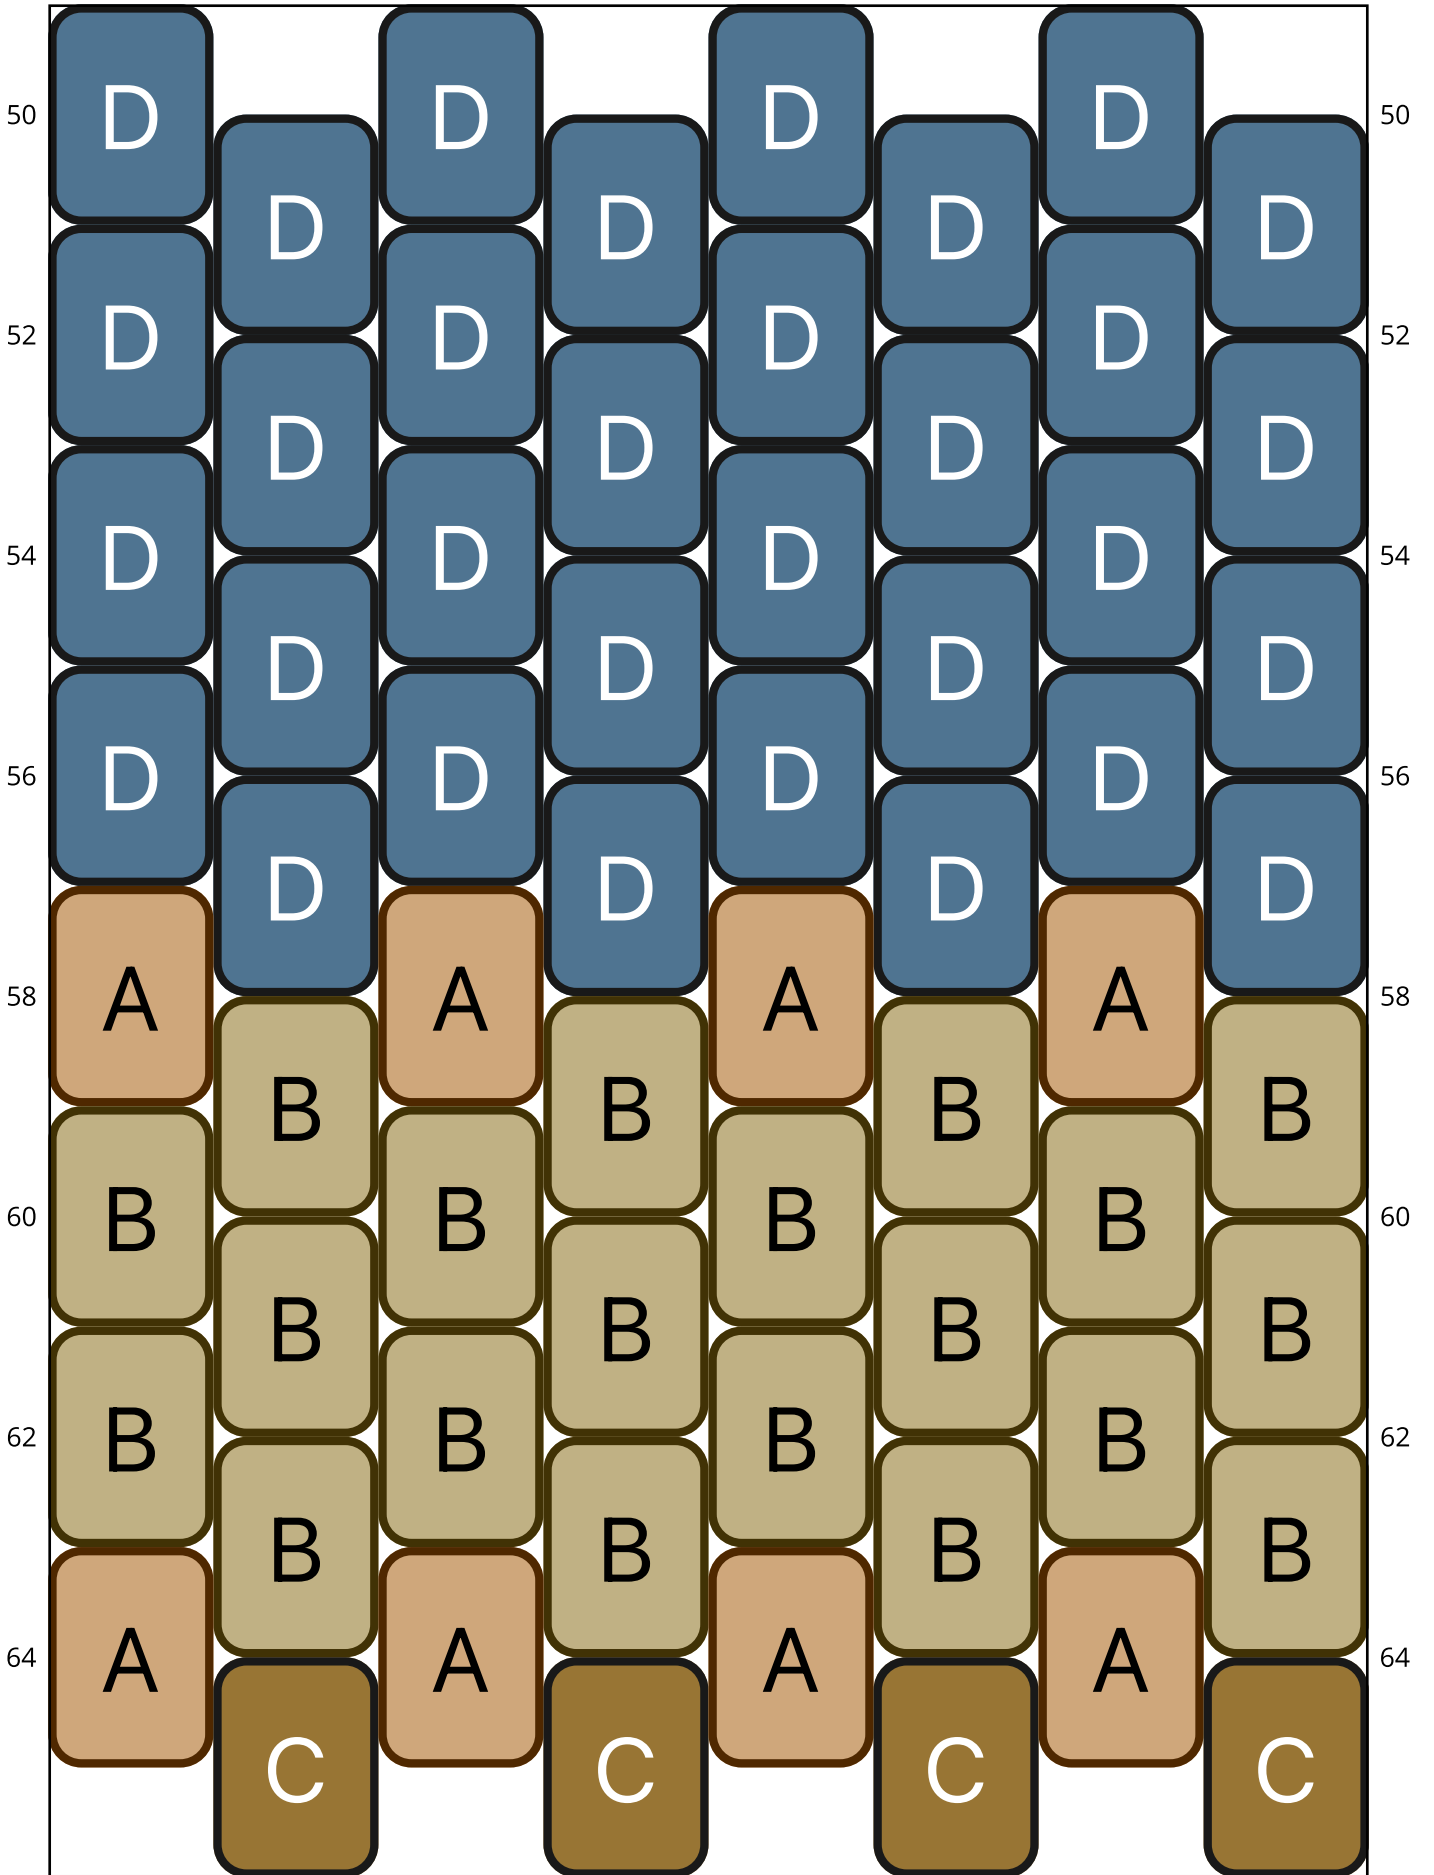

Sajada

Type: Peyote

Width: 8

Height: 36

Finished size: 1,0 x 5,8 cm

Total beads: 288

© 2024 Emmanuelle Royer

www.yulumai.org

Copyright: yulumai2025

Word Chart

Row 1&2 L (8)D
Row 3 (R) (4)D
Row 4 (L) (4)D
Row 5 (R) (4)D
Row 6 (L) (4)D
Row 7 (R) (4)D
Row 8 (L) (4)D
Row 9 (R) (4)D
Row 10 (L) (4)D
Row 11 (R) (4)D
Row 12 (L) (4)D
Row 13 (R) (4)A
Row 14 (L) (4)B
Row 15 (R) (4)B
Row 16 (L) (4)B
Row 17 (R) (4)B
Row 18 (L) (4)B
Row 19 (R) (4)A
Row 20 (L) (4)C
Row 21 (R) (4)C
Row 22 (L) (4)C
Row 23 (R) (4)C
Row 24 (L) (4)C
Row 25 (R) (4)C
Row 26 (L) (4)C
Row 27 (R) (4)A
Row 28 (L) (4)D
Row 29 (R) (4)D
Row 30 (L) (4)D
Row 31 (R) (4)D
Row 32 (L) (4)D
Row 33 (R) (4)A
Row 34 (L) (4)B
Row 35 (R) (4)B
Row 36 (L) (4)B
Row 37 (R) (4)A
Row 38 (L) (4)C
Row 39 (R) (4)C
Row 40 (L) (4)C
Row 41 (R) (4)C

Row 42 (L) (4)C
Row 43 (R) (4)A
Row 44 (L) (4)D
Row 45 (R) (4)D
Row 46 (L) (4)D
Row 47 (R) (4)D
Row 48 (L) (4)D
Row 49 (R) (4)D
Row 50 (L) (4)D
Row 51 (R) (4)D
Row 52 (L) (4)D
Row 53 (R) (4)D
Row 54 (L) (4)D
Row 55 (R) (4)D
Row 56 (L) (4)D
Row 57 (R) (4)A
Row 58 (L) (4)B
Row 59 (R) (4)B
Row 60 (L) (4)B
Row 61 (R) (4)B
Row 62 (L) (4)B
Row 63 (R) (4)A
Row 64 (L) (4)C
Row 65 (R) (4)C
Row 66 (L) (4)C
Row 67 (R) (4)C
Row 68 (L) (4)C
Row 69 (R) (4)C
Row 70 (L) (4)C
Row 71 (R) (4)A
Row 72 (L) (4)D