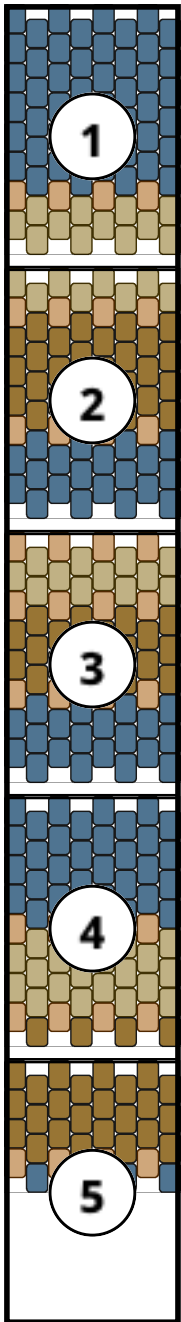

Sajada

Type: Peyote

Width: 8

Height: 36

Finished size: 1,0 x 5,8 cm

Total beads: 288

© 2024 Emmanuelle Royer

www.yulumai.org

Copyright: yulumai2025

Word Chart

Row 1&2 L (8)D
Row 3 (R) (4)D
Row 4 (L) (4)D
Row 5 (R) (4)D
Row 6 (L) (4)D
Row 7 (R) (4)D
Row 8 (L) (4)D
Row 9 (R) (4)D
Row 10 (L) (4)D
Row 11 (R) (4)D
Row 12 (L) (4)D
Row 13 (R) (4)A
Row 14 (L) (4)B
Row 15 (R) (4)B
Row 16 (L) (4)B
Row 17 (R) (4)B
Row 18 (L) (4)B
Row 19 (R) (4)A
Row 20 (L) (4)C
Row 21 (R) (4)C
Row 22 (L) (4)C
Row 23 (R) (4)C
Row 24 (L) (4)C
Row 25 (R) (4)C
Row 26 (L) (4)C
Row 27 (R) (4)A
Row 28 (L) (4)D
Row 29 (R) (4)D
Row 30 (L) (4)D
Row 31 (R) (4)D
Row 32 (L) (4)D
Row 33 (R) (4)A
Row 34 (L) (4)B
Row 35 (R) (4)B
Row 36 (L) (4)B
Row 37 (R) (4)A
Row 38 (L) (4)C
Row 39 (R) (4)C
Row 40 (L) (4)C
Row 41 (R) (4)C

Row 42 (L) (4)C
Row 43 (R) (4)A
Row 44 (L) (4)D
Row 45 (R) (4)D
Row 46 (L) (4)D
Row 47 (R) (4)D
Row 48 (L) (4)D
Row 49 (R) (4)D
Row 50 (L) (4)D
Row 51 (R) (4)D
Row 52 (L) (4)D
Row 53 (R) (4)D
Row 54 (L) (4)D
Row 55 (R) (4)D
Row 56 (L) (4)D
Row 57 (R) (4)A
Row 58 (L) (4)B
Row 59 (R) (4)B
Row 60 (L) (4)B
Row 61 (R) (4)B
Row 62 (L) (4)B
Row 63 (R) (4)A
Row 64 (L) (4)C
Row 65 (R) (4)C
Row 66 (L) (4)C
Row 67 (R) (4)C
Row 68 (L) (4)C
Row 69 (R) (4)C
Row 70 (L) (4)C
Row 71 (R) (4)A
Row 72 (L) (4)D

Miyuki Delica 11/0 (DB)

A DB1832F
Galvanized Matte Gold Duracoat
Count: 36

B DB2124
Opaque Cactus Duracoat
Count: 52

C DB2141
Opaque Spanish Olive Duracoat
Count: 76

D DB2316
Matte Opaque Glazed Moody Blue AB
Count: 124