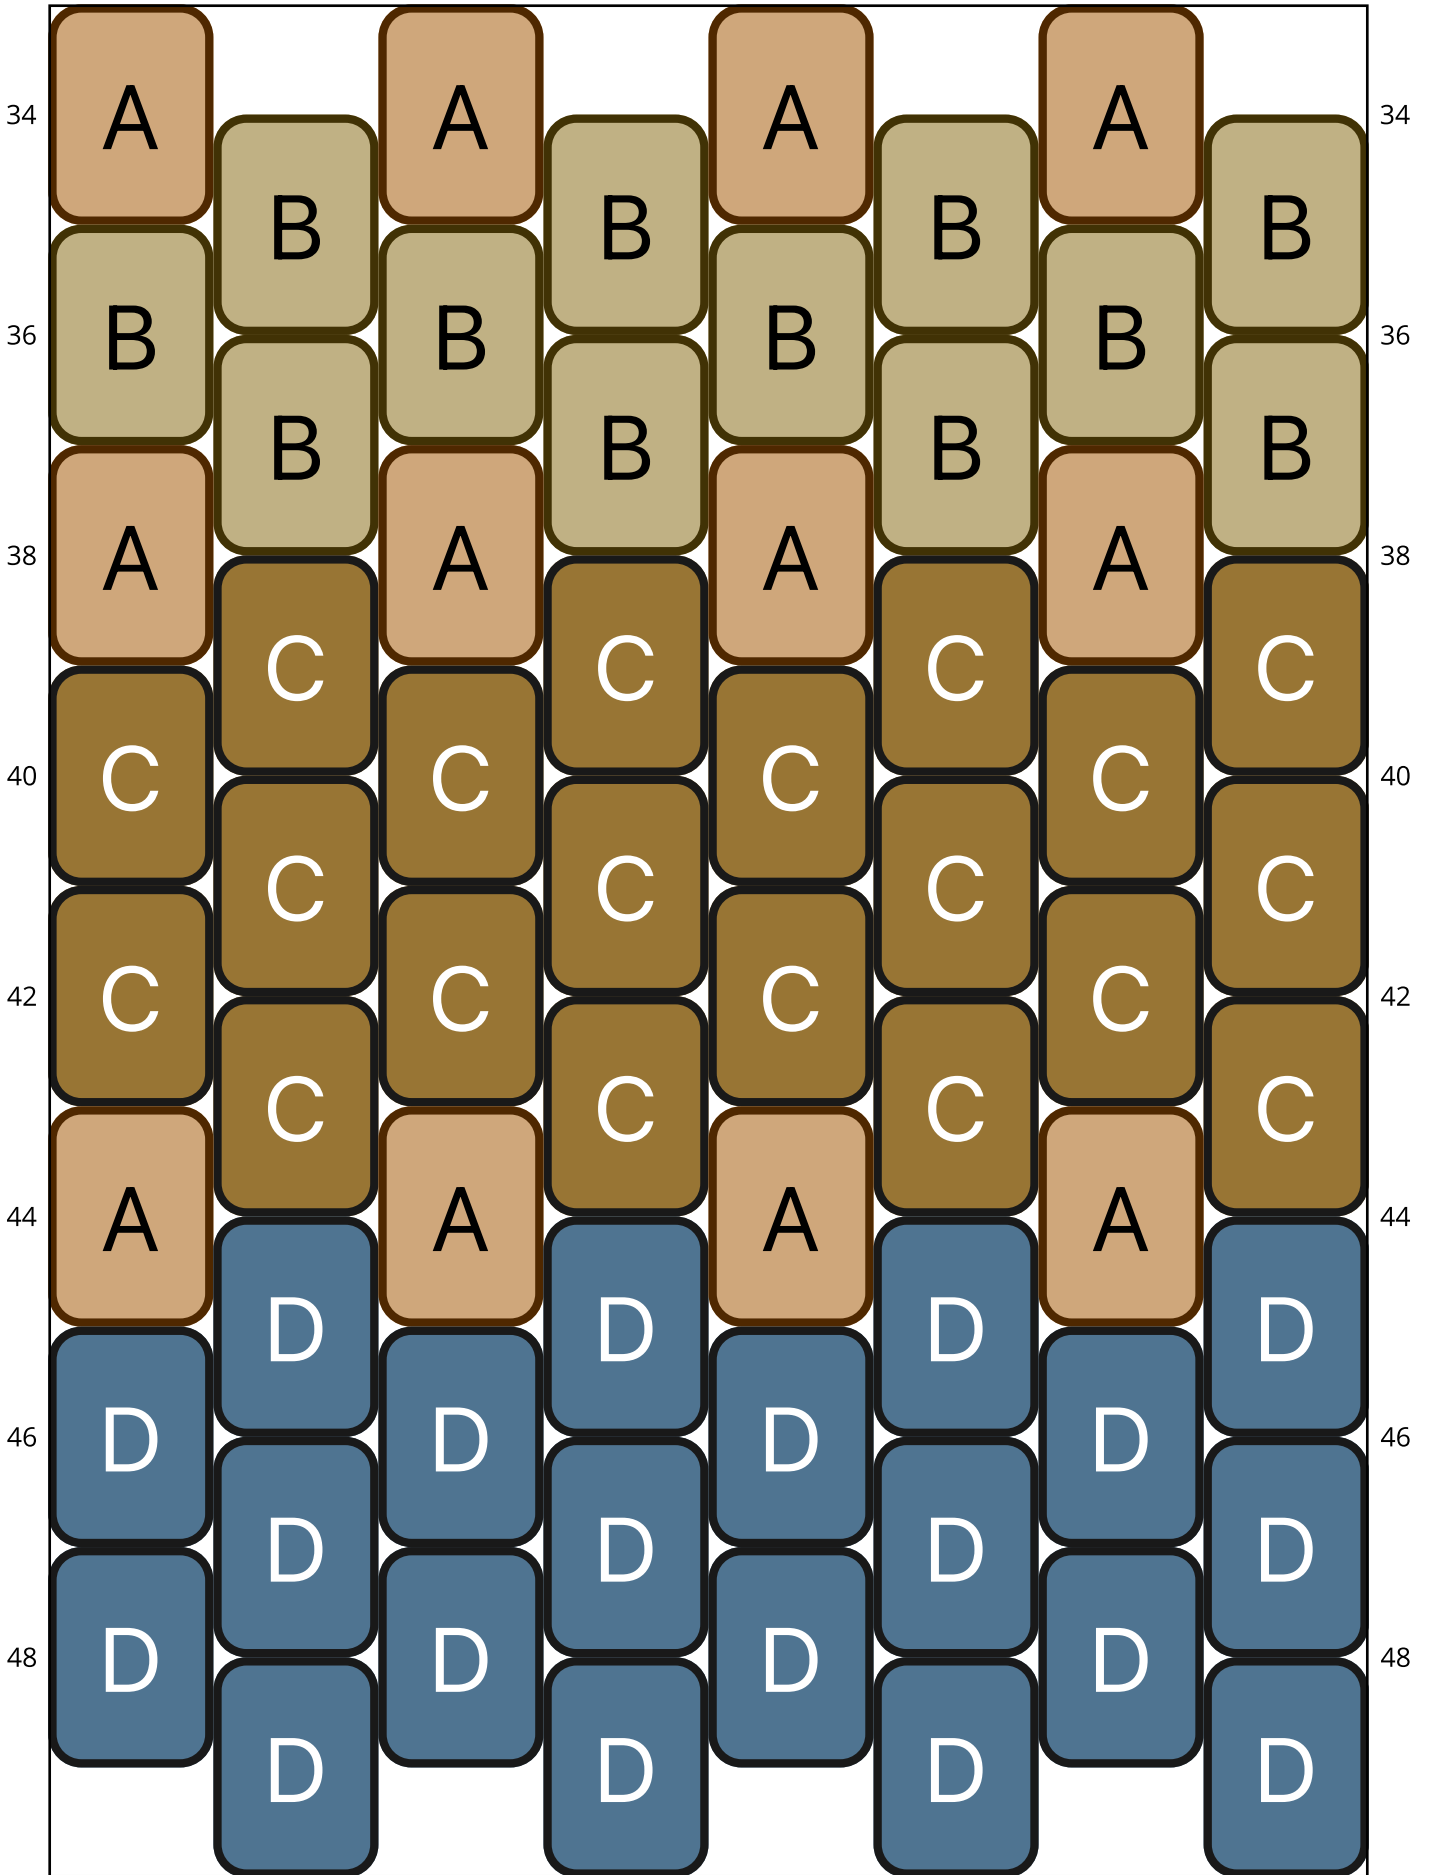

Sajada

Type: Peyote

Width: 8

Height: 36

Finished size: 1,0 x 5,8 cm

Total beads: 288

© 2024 Emmanuelle Royer

www.yulumai.org

Copyright: yulumai2025

Word Chart

Row 1&2 L (8)D
Row 3 (R) (4)D
Row 4 (L) (4)D
Row 5 (R) (4)D
Row 6 (L) (4)D
Row 7 (R) (4)D
Row 8 (L) (4)D
Row 9 (R) (4)D
Row 10 (L) (4)D
Row 11 (R) (4)D
Row 12 (L) (4)D
Row 13 (R) (4)A
Row 14 (L) (4)B
Row 15 (R) (4)B
Row 16 (L) (4)B
Row 17 (R) (4)B
Row 18 (L) (4)B
Row 19 (R) (4)A
Row 20 (L) (4)C
Row 21 (R) (4)C
Row 22 (L) (4)C
Row 23 (R) (4)C
Row 24 (L) (4)C
Row 25 (R) (4)C
Row 26 (L) (4)C
Row 27 (R) (4)A
Row 28 (L) (4)D
Row 29 (R) (4)D
Row 30 (L) (4)D
Row 31 (R) (4)D
Row 32 (L) (4)D
Row 33 (R) (4)A
Row 34 (L) (4)B
Row 35 (R) (4)B
Row 36 (L) (4)B
Row 37 (R) (4)A
Row 38 (L) (4)C
Row 39 (R) (4)C
Row 40 (L) (4)C
Row 41 (R) (4)C

Row 42 (L) (4)C
Row 43 (R) (4)A
Row 44 (L) (4)D
Row 45 (R) (4)D
Row 46 (L) (4)D
Row 47 (R) (4)D
Row 48 (L) (4)D
Row 49 (R) (4)D
Row 50 (L) (4)D
Row 51 (R) (4)D
Row 52 (L) (4)D
Row 53 (R) (4)D
Row 54 (L) (4)D
Row 55 (R) (4)D
Row 56 (L) (4)D
Row 57 (R) (4)A
Row 58 (L) (4)B
Row 59 (R) (4)B
Row 60 (L) (4)B
Row 61 (R) (4)B
Row 62 (L) (4)B
Row 63 (R) (4)A
Row 64 (L) (4)C
Row 65 (R) (4)C
Row 66 (L) (4)C
Row 67 (R) (4)C
Row 68 (L) (4)C
Row 69 (R) (4)C
Row 70 (L) (4)C
Row 71 (R) (4)A
Row 72 (L) (4)D