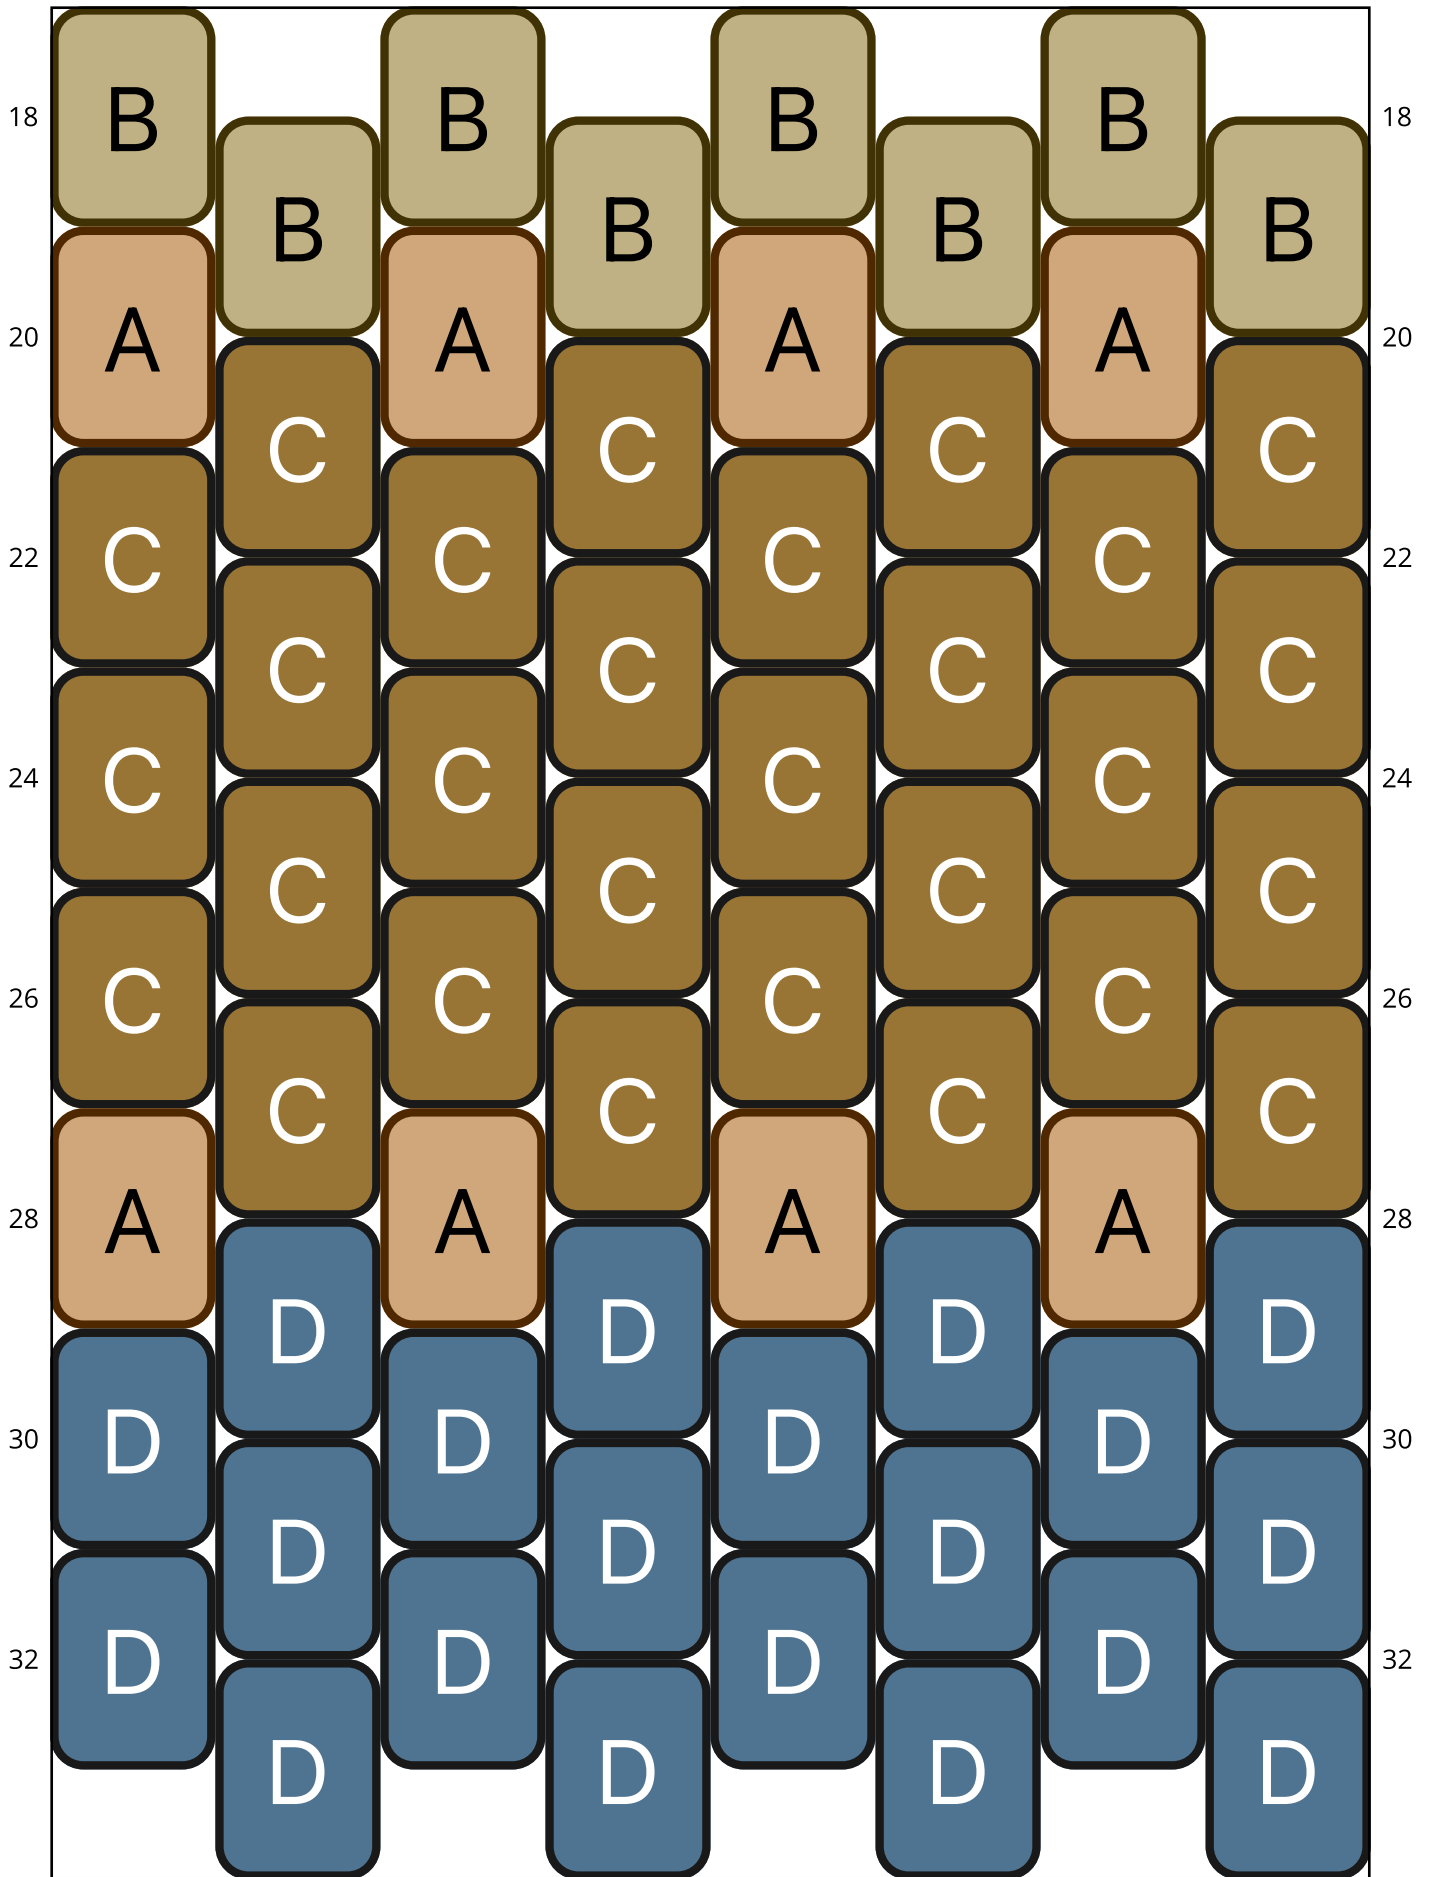

Sajada

Type: Peyote

Width: 8

Height: 36

Finished size: 1,0 x 5,8 cm

Total beads: 288

© 2024 Emmanuelle Royer

www.yulumai.org

Copyright: yulumai2025

Word Chart

Row 1&2 L (8)D
Row 3 (R) (4)D
Row 4 (L) (4)D
Row 5 (R) (4)D
Row 6 (L) (4)D
Row 7 (R) (4)D
Row 8 (L) (4)D
Row 9 (R) (4)D
Row 10 (L) (4)D
Row 11 (R) (4)D
Row 12 (L) (4)D
Row 13 (R) (4)A
Row 14 (L) (4)B
Row 15 (R) (4)B
Row 16 (L) (4)B
Row 17 (R) (4)B
Row 18 (L) (4)B
Row 19 (R) (4)A
Row 20 (L) (4)C
Row 21 (R) (4)C
Row 22 (L) (4)C
Row 23 (R) (4)C
Row 24 (L) (4)C
Row 25 (R) (4)C
Row 26 (L) (4)C
Row 27 (R) (4)A
Row 28 (L) (4)D
Row 29 (R) (4)D
Row 30 (L) (4)D
Row 31 (R) (4)D
Row 32 (L) (4)D
Row 33 (R) (4)A
Row 34 (L) (4)B
Row 35 (R) (4)B
Row 36 (L) (4)B
Row 37 (R) (4)A
Row 38 (L) (4)C
Row 39 (R) (4)C
Row 40 (L) (4)C
Row 41 (R) (4)C

Row 42 (L) (4)C
Row 43 (R) (4)A
Row 44 (L) (4)D
Row 45 (R) (4)D
Row 46 (L) (4)D
Row 47 (R) (4)D
Row 48 (L) (4)D
Row 49 (R) (4)D
Row 50 (L) (4)D
Row 51 (R) (4)D
Row 52 (L) (4)D
Row 53 (R) (4)D
Row 54 (L) (4)D
Row 55 (R) (4)D
Row 56 (L) (4)D
Row 57 (R) (4)A
Row 58 (L) (4)B
Row 59 (R) (4)B
Row 60 (L) (4)B
Row 61 (R) (4)B
Row 62 (L) (4)B
Row 63 (R) (4)A
Row 64 (L) (4)C
Row 65 (R) (4)C
Row 66 (L) (4)C
Row 67 (R) (4)C
Row 68 (L) (4)C
Row 69 (R) (4)C
Row 70 (L) (4)C
Row 71 (R) (4)A
Row 72 (L) (4)D

Miyuki Delica 11/0 (DB)

A DB1832F
Galvanized Matte Gold Duracoat
Count: 36

B DB2124
Opaque Cactus Duracoat
Count: 52

C DB2141
Opaque Spanish Olive Duracoat
Count: 76

D DB2316
Matte Opaque Glazed Moody Blue AB
Count: 124