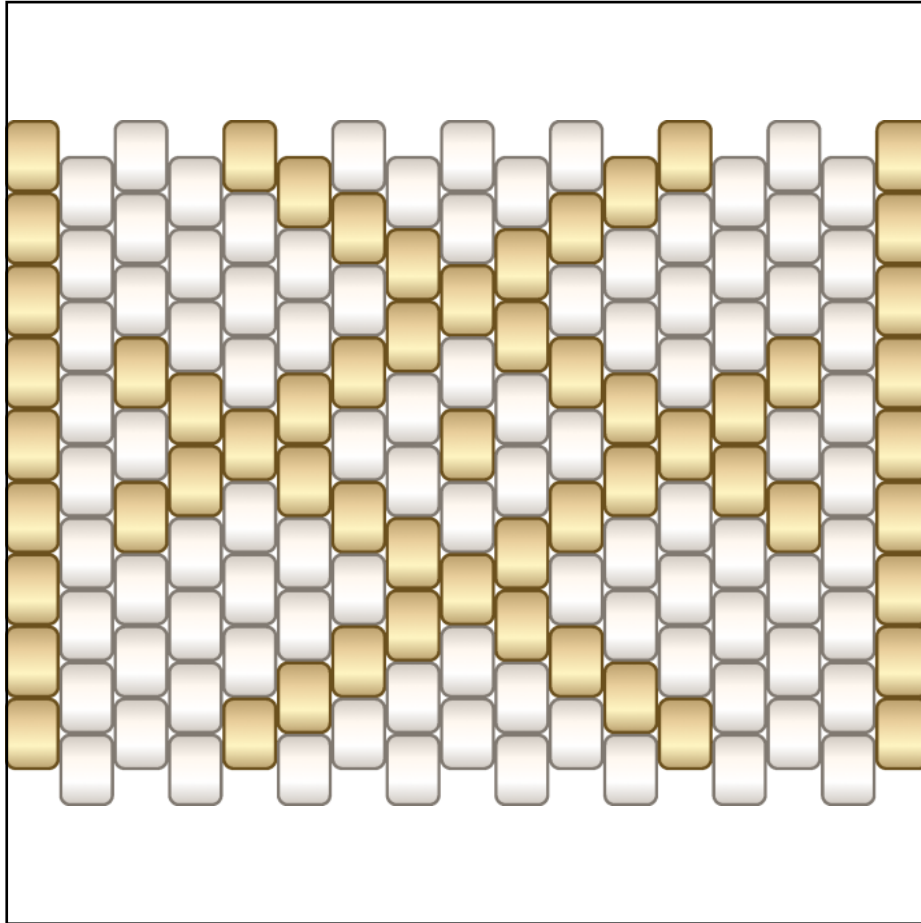

# Sleek Charm

Type: Peyote

Width: 17

Height: 9

Finished size: 2,0 x 1,5 cm

Total beads: 153

© 2025 Emmanuelle Royer

[www.yulumai.org](http://www.yulumai.org)

## Word Chart

Row 1&2 L (1)B, (3)A, (2)B, (5)A, (2)B, (3)A, (1)B  
Row 3 (R) (1)B, (2)A, (1)B, (1)A, (1)B, (2)A, (1)B  
Row 4 (L) (3)A, (2)B, (3)A  
Row 5 (R) (1)B, (3)A, (1)B, (3)A, (1)B  
Row 6 (L) (3)A, (2)B, (3)A  
Row 7 (R) (2)B, (1)A, (1)B, (1)A, (1)B, (1)A, (2)B  
Row 8 (L) (1)A, (2)B, (2)A, (2)B, (1)A  
Row 9 (R) (1)B, (1)A, (1)B, (1)A, (1)B, (1)A, (1)B, (1)A, (1)B  
Row 10 (L) (1)A, (2)B, (2)A, (2)B, (1)A  
Row 11 (R) (2)B, (1)A, (1)B, (1)A, (1)B, (1)A, (2)B  
Row 12 (L) (3)A, (2)B, (3)A  
Row 13 (R) (1)B, (3)A, (1)B, (3)A, (1)B  
Row 14 (L) (3)A, (2)B, (3)A  
Row 15 (R) (1)B, (2)A, (1)B, (1)A, (1)B, (2)A, (1)B  
Row 16 (L) (2)A, (1)B, (2)A, (1)B, (2)A  
Row 17 (R) (1)B, (1)A, (1)B, (3)A, (1)B, (1)A, (1)B  
Row 18 (L) (8)A

# Miyuki Delica 11/0 (DB)

**A** DB1530  
Opaque Bisque White Ceylon  
Count: 94

**B** DB1832  
Galvanized Gold Duracoat  
Count: 59