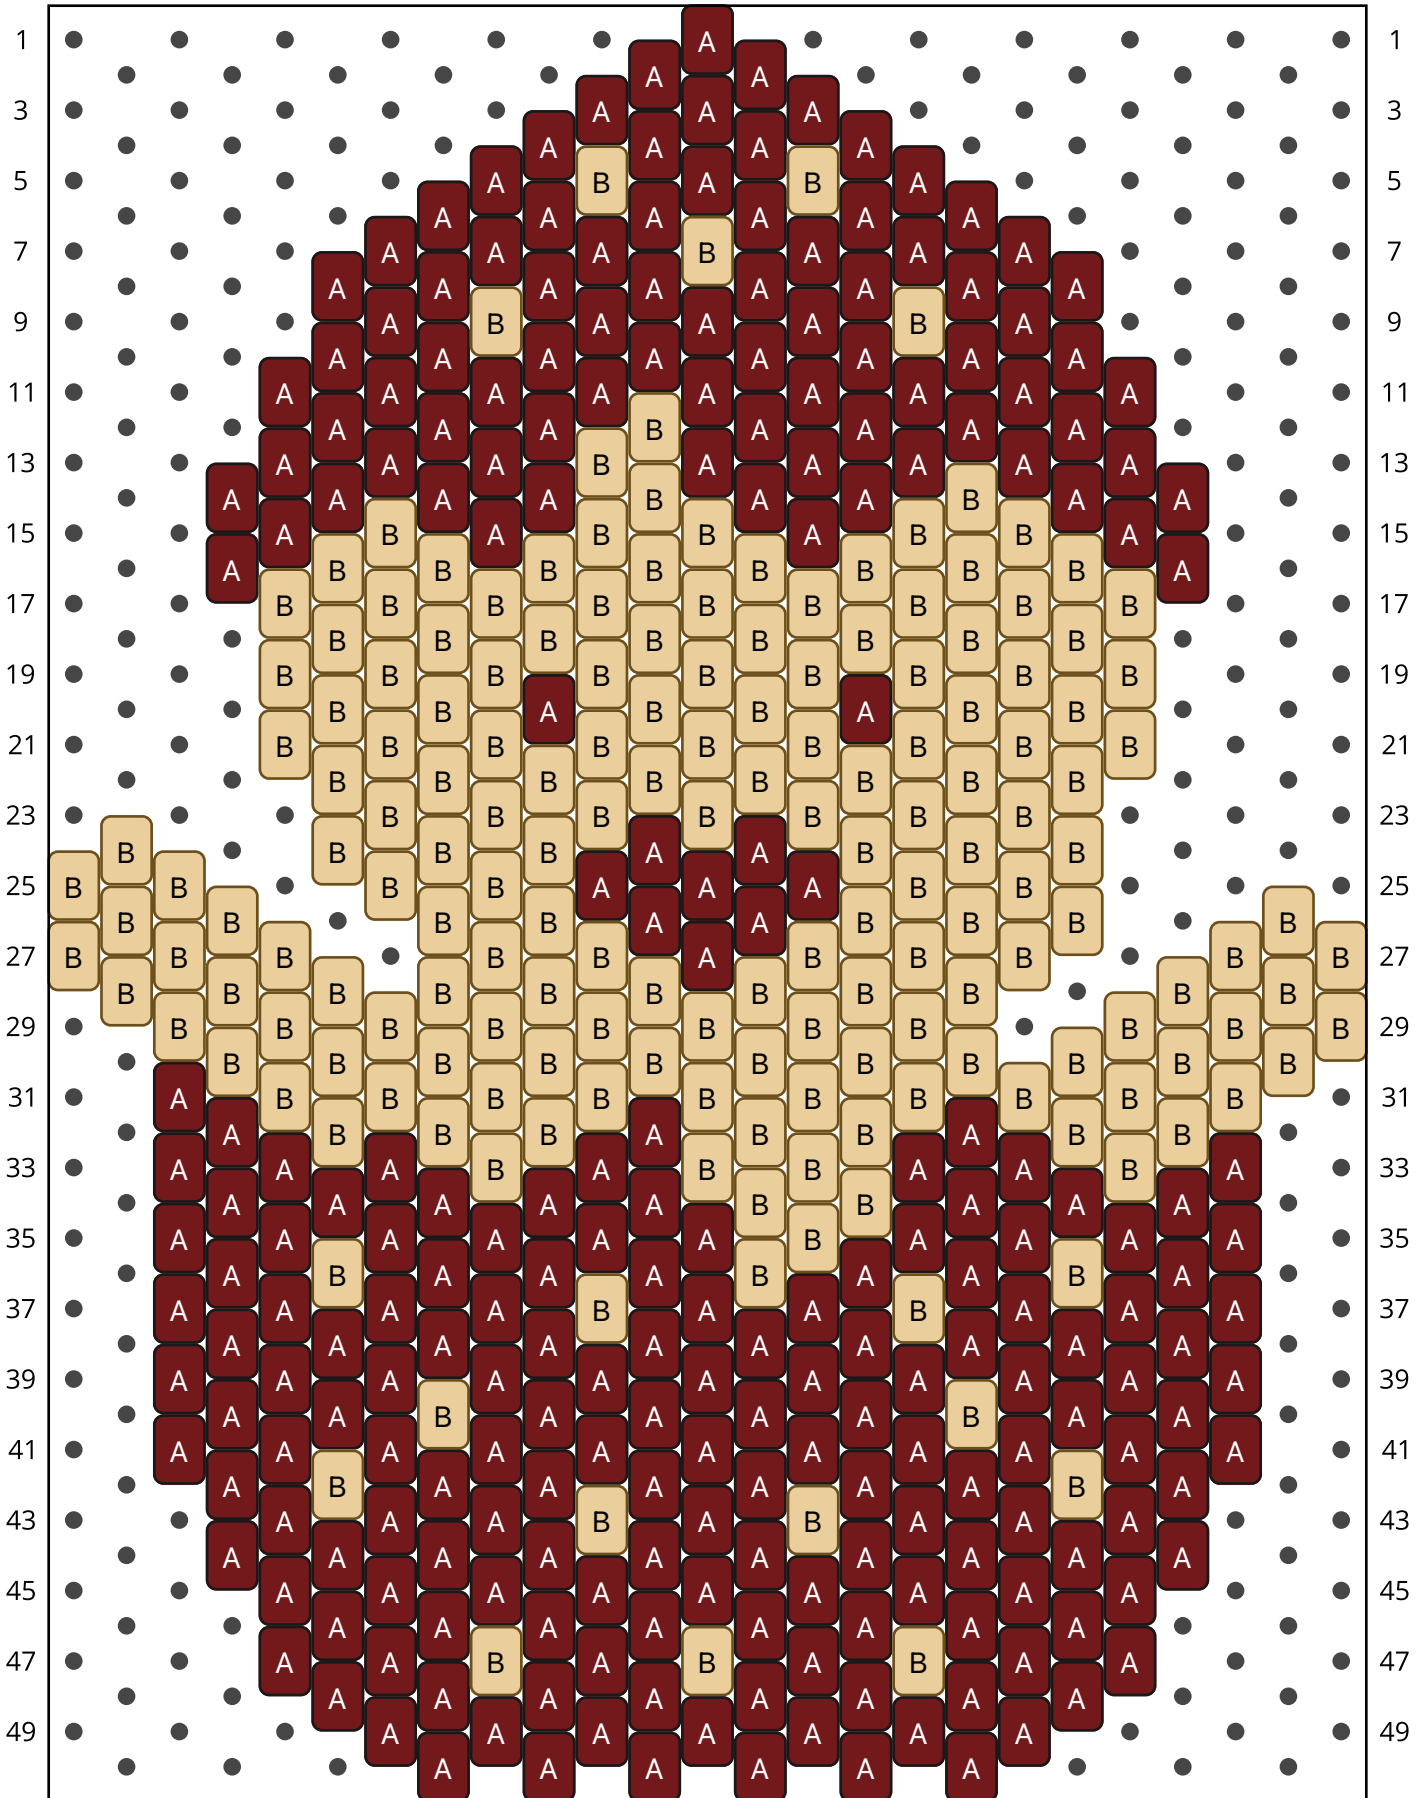

Piping earrings

Type: Peyote

Width: 25

Height: 27

Finished size: 3,0 x 4,4 cm

Total beads: 440

© 2026 Emmanuelle Royer

www.yulumai.org

Copyright: yulumai2025

Word Chart

Row 1&2 L (3)A
Row 3 (R) (3)A
Row 4 (L) (4)A
Row 5 (R) (1)A, (1)B, (1)A, (1)B, (1)A
Row 6 (L) (6)A
Row 7 (R) (3)A, (1)B, (3)A
Row 8 (L) (8)A
Row 9 (R) (1)A, (1)B, (3)A, (1)B, (1)A
Row 10 (L) (8)A
Row 11 (R) (9)A
Row 12 (L) (4)A, (1)B, (3)A
Row 13 (R) (3)A, (1)B, (5)A
Row 14 (L) (2)A, (1)B, (2)A, (1)B, (4)A
Row 15 (R) (1)A, (1)B, (1)A, (2)B, (1)A, (2)B, (1)A
Row 16 (L) (1)A, (8)B, (1)A
Row 17 (R) (9)B
Row 18 (L) (8)B
Row 19 (R) (9)B
Row 20 (L) (2)B, (1)A, (2)B, (1)A, (2)B
Row 21 (R) (9)B
Row 22 (L) (8)B
Row 23 (R) (7)B
Row 24 (L) (3)B, (2)A, (3)B, (1)Blank, (1)B
Row 25 (R) (2)B, (1)Blank, (2)B, (3)A, (2)B
Row 26 (L) (1)B, (1)Blank, (3)B, (2)A, (2)B, (1)Blank, (2)B
Row 27 (R) (3)B, (1)Blank, (2)B, (1)A, (3)B, (1)Blank, (2)B
Row 28 (L) (2)B, (1)Blank, (9)B
Row 29 (R) (8)B, (1)Blank, (3)B
Row 30 (L) (11)B
Row 31 (R) (1)A, (10)B
Row 32 (L) (2)B, (1)A, (2)B, (1)A, (3)B, (1)A
Row 33 (R) (3)A, (1)B, (1)A, (2)B, (2)A, (1)B, (1)A
Row 34 (L) (3)A, (2)B, (5)A
Row 35 (R) (6)A, (1)B, (4)A
Row 36 (L) (1)A, (1)B, (2)A, (1)B, (3)A, (1)B, (1)A
Row 37 (R) (4)A, (1)B, (2)A, (1)B, (3)A
Row 38 (L) (10)A
Row 39 (R) (11)A
Row 40 (L) (2)A, (1)B, (4)A, (1)B, (2)A
Row 41 (R) (11)A

Row 42 (L) (1)A, (1)B, (6)A, (1)B, (1)A
Row 43 (R) (3)A, (1)B, (1)A, (1)B, (3)A
Row 44 (L) (10)A
Row 45 (R) (9)A
Row 46 (L) (8)A
Row 47 (R) (2)A, (1)B, (1)A, (1)B, (1)A, (1)B, (2)A
Row 48 (L) (8)A
Row 49 (R) (7)A
Row 50 (L) (6)A
Row 51 (R) (5)A
Row 52 (L) (4)A
Row 53 (R) (3)A
Row 54 (L) -

Miyuki Delica 11/0 (DB)

A DB1134
Opaque Currant
Count: 260

B DB1832
Galvanized Gold Duracoat
Count: 180