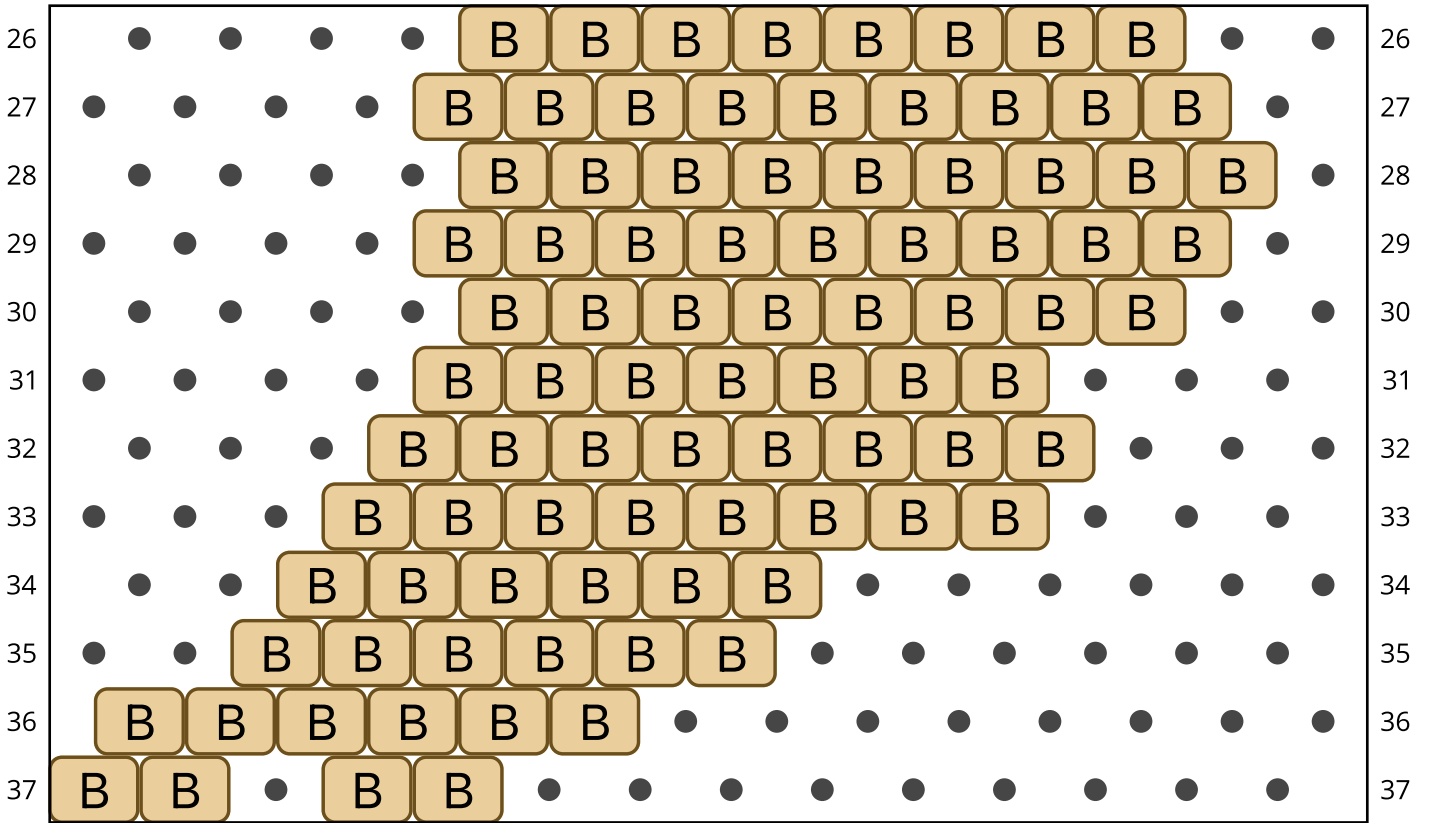

Promise

Type: Brick

Width: 14

Height: 37

Finished size: 2,3 x 4,4 cm

Total beads: 266

© 2026 Emmanuelle Royer

www.yulumai.org

Copyright: yulumai2025

Word Chart

Row 1 (L) (2)B, (1)Blank, (2)B

Row 2 (R) (6)B

Row 3 (L) (8)B

Row 4 (R) (7)B

Row 5 (L) (8)B

Row 6 (R) (8)B

Row 7 (L) (7)B

Row 8 (R) (8)B

Row 9 (L) (9)B

Row 10 (R) (9)B

Row 11 (L) (9)B

Row 12 (R) (8)B

Row 13 (L) (7)B

Row 14 (R) (3)B, (4)A

Row 15 (L) (5)A, (1)B

Row 16 (R) (6)A

Row 17 (L) (7)A

Row 18 (R) (7)A

Row 19 (L) (7)A

Row 20 (R) (7)A

Row 21 (L) (7)A

Row 22 (R) (6)A