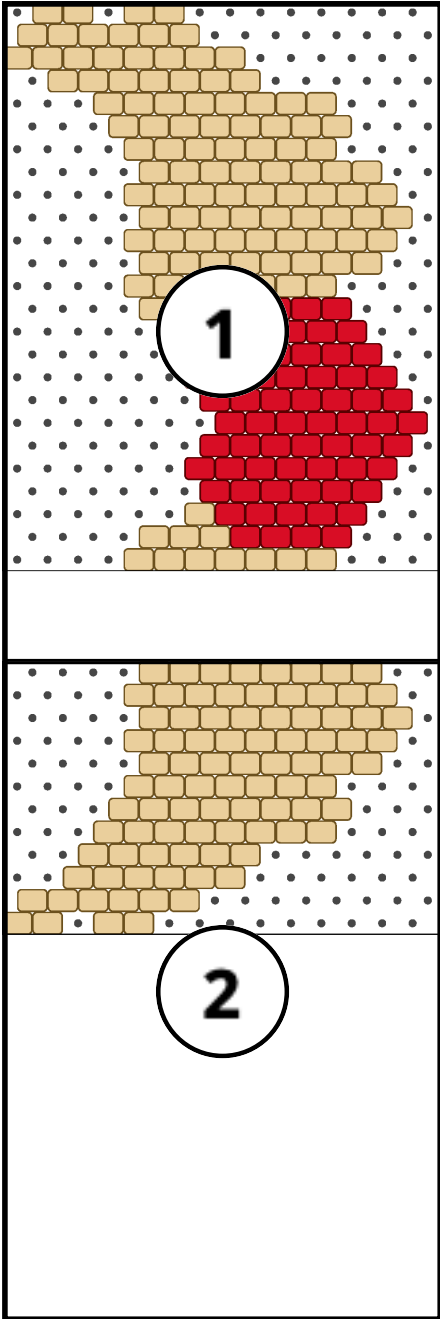

Promise

Type: Brick

Width: 14

Height: 37

Finished size: 2,3 x 4,4 cm

Total beads: 266

© 2026 Emmanuelle Royer

www.yulumai.org

Copyright: yulumai2025

Word Chart

Row 1 (L) (2)B, (1)Blank, (2)B

Row 2 (R) (6)B

Row 3 (L) (8)B

Row 4 (R) (7)B

Row 5 (L) (8)B

Row 6 (R) (8)B

Row 7 (L) (7)B

Row 8 (R) (8)B

Row 9 (L) (9)B

Row 10 (R) (9)B

Row 11 (L) (9)B

Row 12 (R) (8)B

Row 13 (L) (7)B

Row 14 (R) (3)B, (4)A

Row 23 (L) (5)A, (1)B

Row 24 (R) (3)B, (4)A

Row 25 (L) (7)B

Row 26 (R) (8)B

Row 27 (L) (9)B

Row 28 (R) (9)B

Row 29 (L) (9)B

Row 30 (R) (8)B