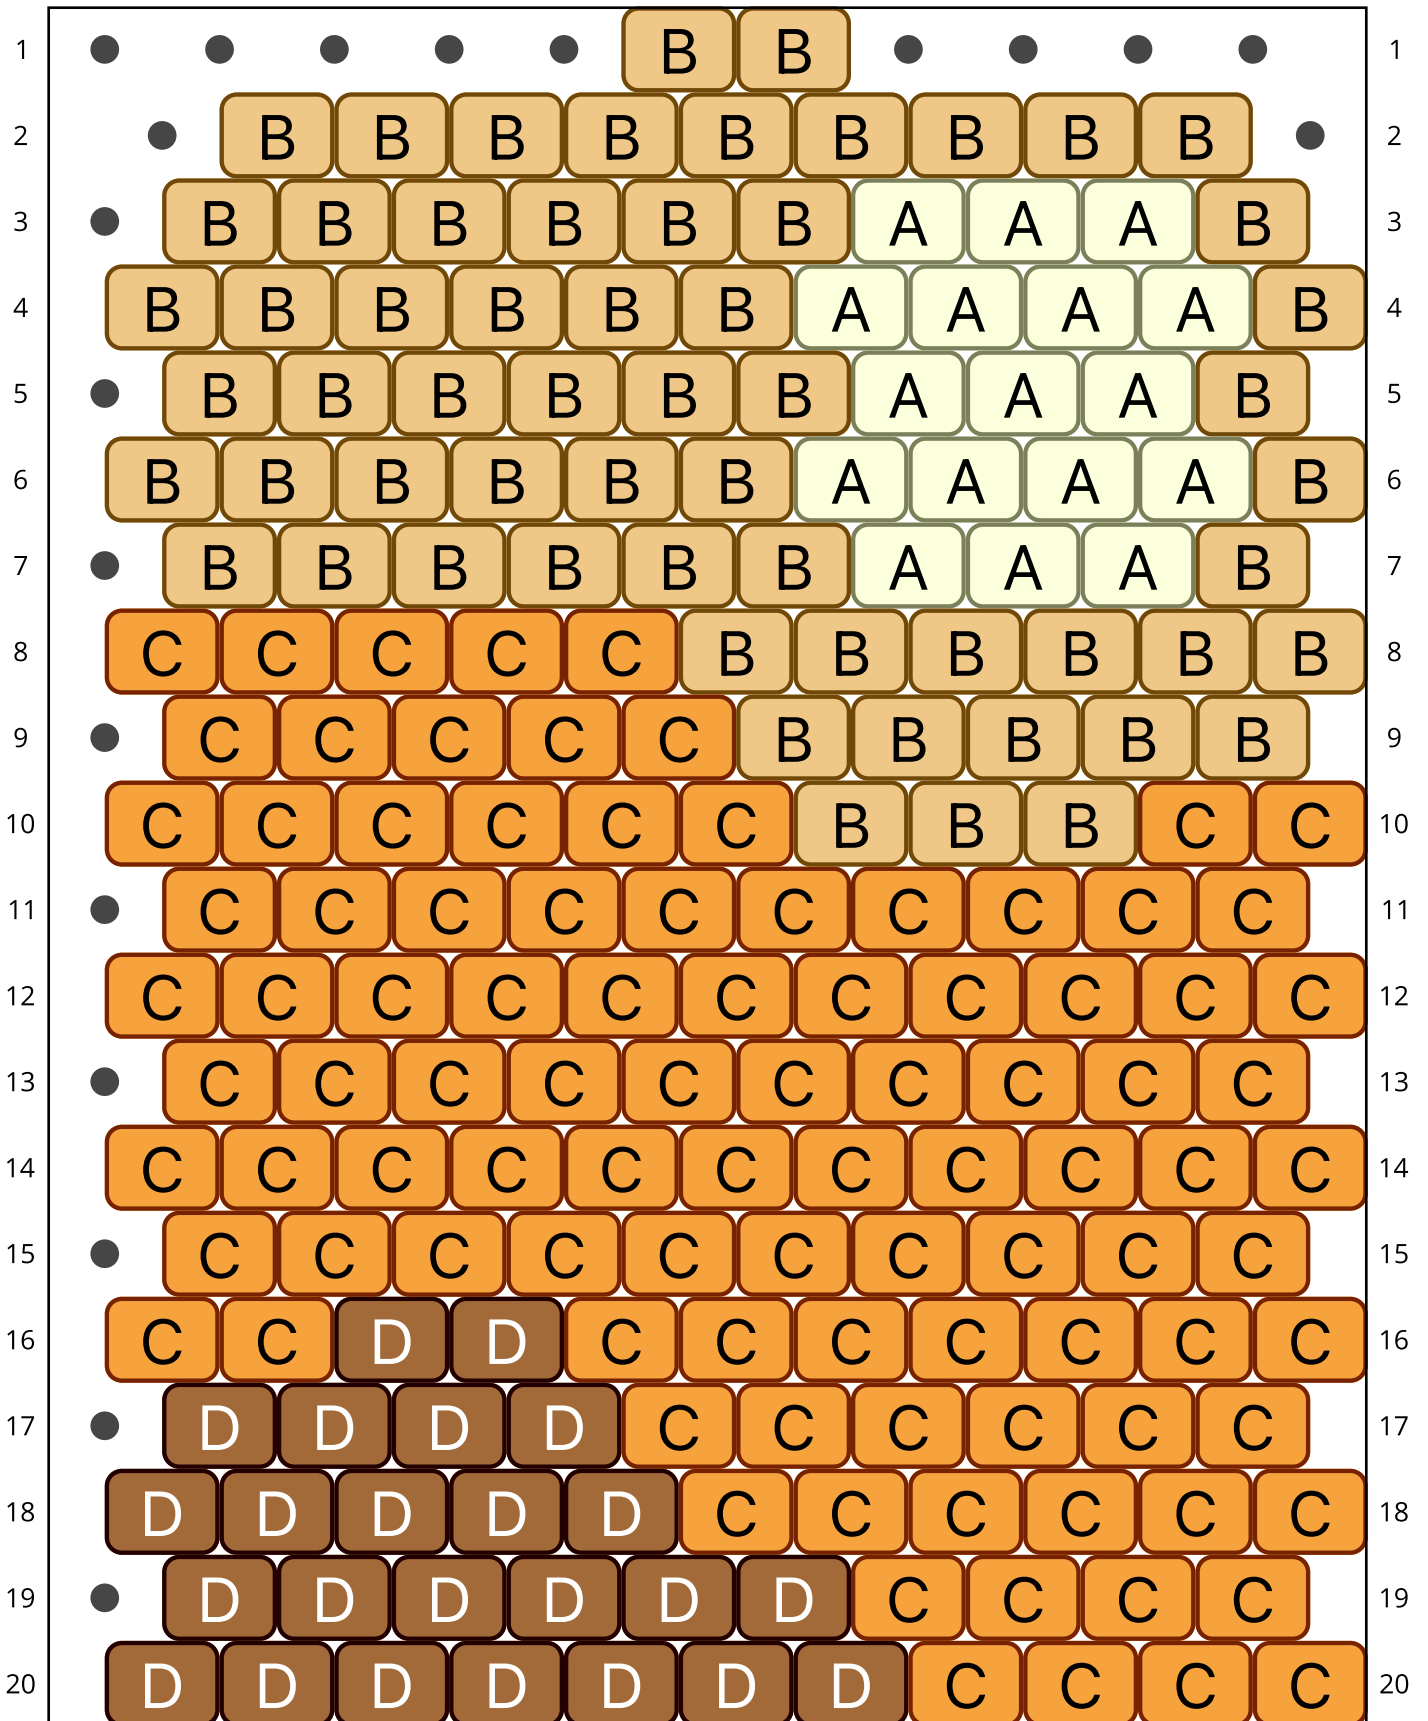

# BE059a ear1

Type: Brick

Width: 11

Height: 37

Finished size: 1,8 x 4,4 cm

Total beads: 352

© 2025 Emmanuelle Royer

[www.yulumai.org](http://www.yulumai.org)

## Word Chart

Row 1 (L) (2)B  
Row 2 (R) (9)B  
Row 3 (L) (1)B, (3)A, (6)B  
Row 4 (R) (6)B, (4)A, (1)B  
Row 5 (L) (1)B, (3)A, (6)B  
Row 6 (R) (6)B, (4)A, (1)B  
Row 7 (L) (1)B, (3)A, (6)B  
Row 8 (R) (5)C, (6)B  
Row 9 (L) (5)B, (5)C  
Row 10 (R) (6)C, (3)B, (2)C  
Row 11 (L) (10)C  
Row 12 (R) (11)C  
Row 13 (L) (10)C  
Row 14 (R) (11)C  
Row 15 (L) (10)C  
Row 16 (R) (2)C, (2)D, (7)C  
Row 17 (L) (6)C, (4)D  
Row 18 (R) (5)D, (6)C  
Row 19 (L) (4)C, (6)D  
Row 20 (R) (7)D, (4)C  
Row 21 (L) (1)E, (9)D  
Row 22 (R) (8)D, (3)E  
Row 23 (L) (3)E, (7)D  
Row 24 (R) (7)D, (4)E  
Row 25 (L) (4)E, (6)D  
Row 26 (R) (6)D, (5)E  
Row 27 (L) (5)E, (5)D  
Row 28 (R) (5)D, (6)E  
Row 29 (L) (6)E, (2)D, (2)E  
Row 30 (R) (11)E  
Row 31 (L) (10)E  
Row 32 (R) (9)E  
Row 33 (L) (8)E  
Row 34 (R) (7)E  
Row 35 (L) (6)E  
Row 36 (R) (5)E  
Row 37 (L) (2)E

# Miyuki Delica 11/0 (DB)

**A** DB232  
Light Lemon Ice Ceylon  
Count: 17

**B** DB2102  
Opaque Banana Duracoat  
Count: 60

**C** DB2104  
Opaque Kumquat Duracoat  
Count: 99

**D** DB2109  
Opaque Sienna Duracoat  
Count: 79

**E** DB2119  
Opaque Jujube Duracoat  
Count: 97