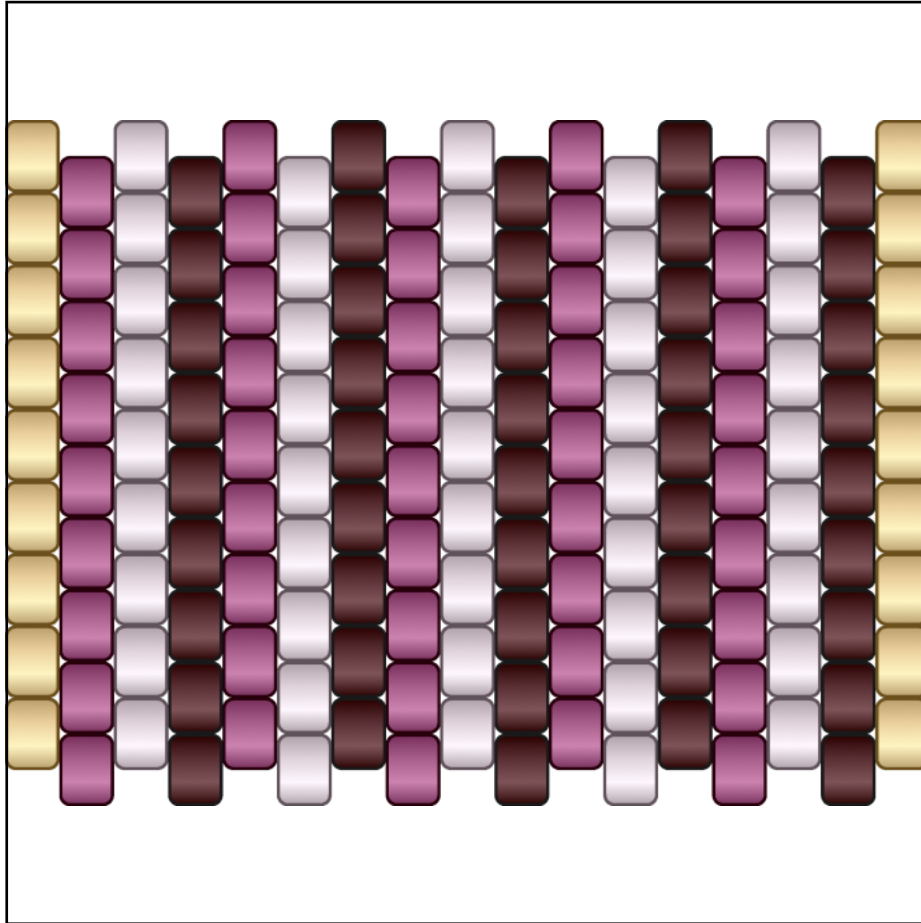

Ivory Whisper

Type: Peyote

Width: 17

Height: 9

Finished size: 2,0 x 1,5 cm

Total beads: 153

© 2025 Emmanuelle Royer

www.yulumai.org

Word Chart

Row 1&2 L (1)D, (1)C, (1)B, (1)A, (1)C, (1)B, (1)A, (1)C, (1)B, (1)A, (1)C, (1)B, (1)A, (1)C, (1)B, (1)A, (1)D

Row 3 (R) (1)D, (1)B, (1)A, (1)C, (1)B, (1)A, (1)C, (1)B, (1)D

Row 4 (L) (1)C, (1)A, (1)B, (1)C, (1)A, (1)B, (1)C, (1)A

Row 5 (R) (1)D, (1)B, (1)A, (1)C, (1)B, (1)A, (1)C, (1)B, (1)D

Row 6 (L) (1)C, (1)A, (1)B, (1)C, (1)A, (1)B, (1)C, (1)A

Row 7 (R) (1)D, (1)B, (1)A, (1)C, (1)B, (1)A, (1)C, (1)B, (1)D

Row 8 (L) (1)C, (1)A, (1)B, (1)C, (1)A, (1)B, (1)C, (1)A