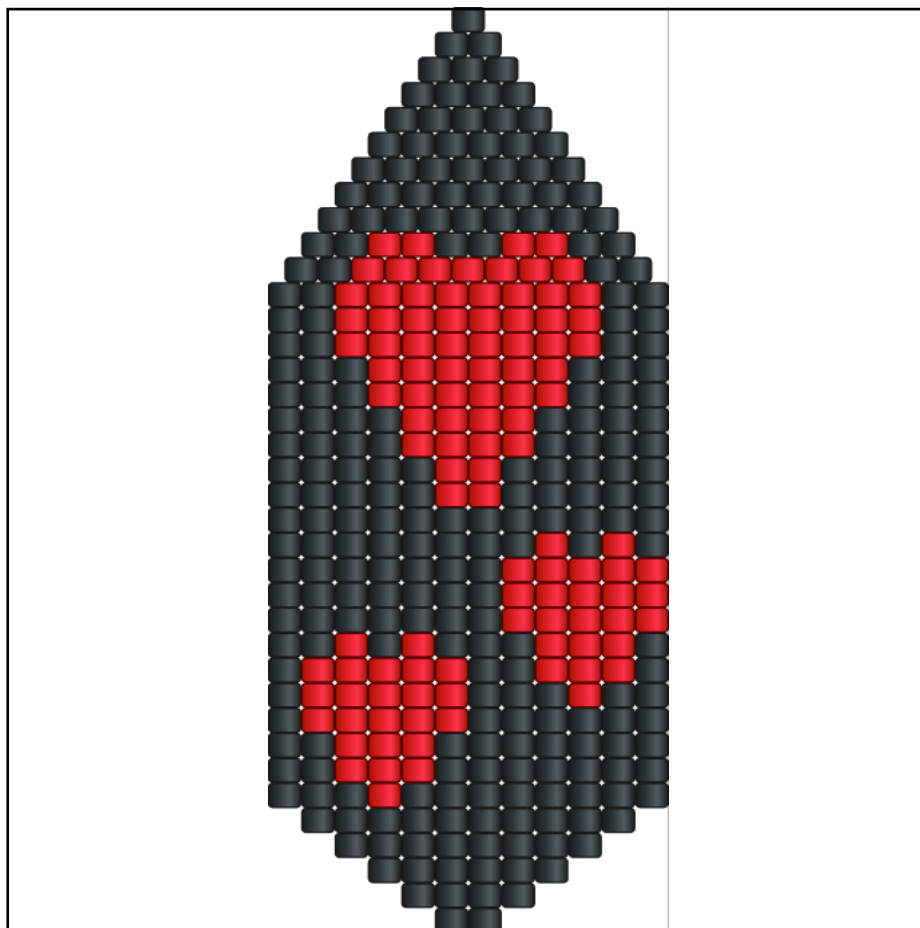

# Serene

Type: Brick

Width: 12

Height: 12

Fringe: 25

Finished size: 2,0 x 4,4 cm

Total beads: 348

© 2026 Emmanuelle Royer

## Word Chart

Row 1 (L) (1)A

Row 2 (R) (2)A

Row 3 (L) (3)A

Row 4 (R) (4)A

Row 5 (L) (5)A

Row 6 (R) (6)A

Row 7 (L) (7)A