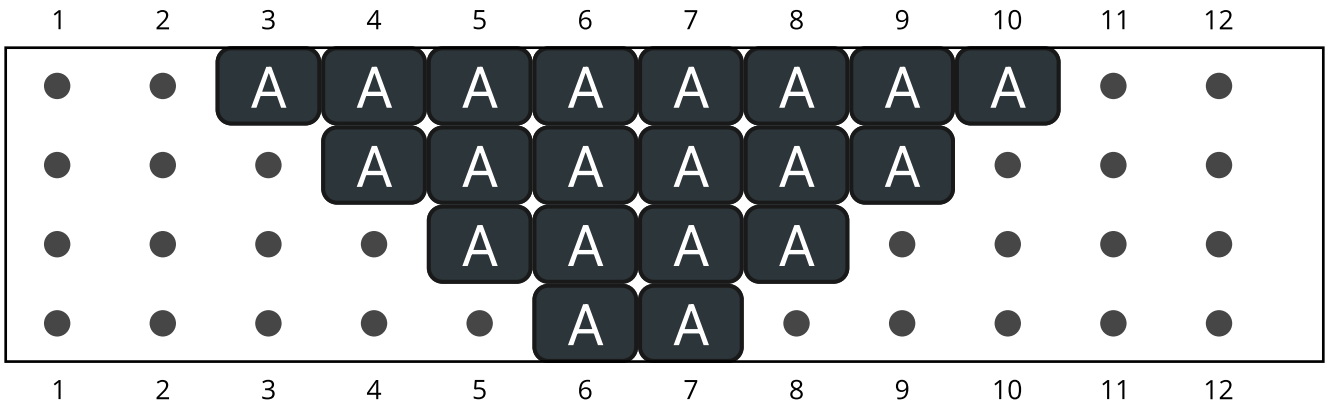

# Serene

Type: Brick

Width: 12

Height: 12

Fringe: 25

Finished size: 2,0 x 4,4 cm

Total beads: 348

© 2026 Emmanuelle Royer

## Word Chart

Row 1 (L) (1)A

Row 2 (R) (2)A

Row 3 (L) (3)A

Row 4 (R) (4)A

Row 5 (L) (5)A

Row 6 (R) (6)A

Row 7 (L) (7)A