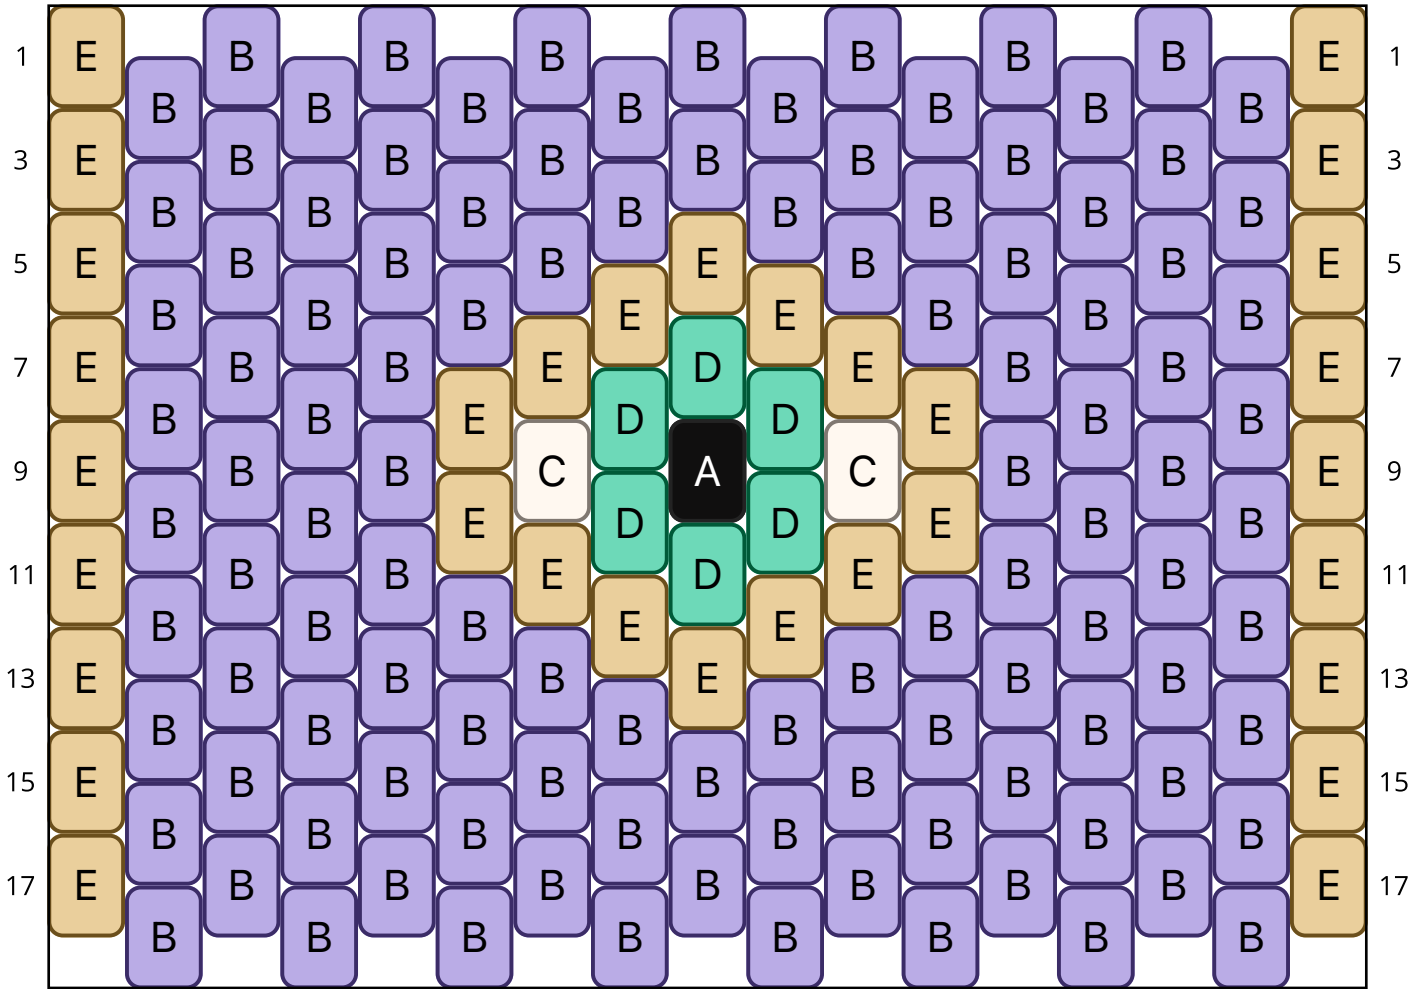

Tesserae Tube

Type: Peyote

Width: 17

Height: 9

Finished size: 2,0 x 1,5 cm

Total beads: 153

© 2025 Emmanuelle Royer

www.yulumai.org

Copyright: yulumai2025

Word Chart

Row 1&2 L (1)E, (15)B, (1)E

Row 3 (R) (1)E, (7)B, (1)E

Row 4 (L) (8)B

Row 5 (R) (1)E, (3)B, (1)E, (3)B, (1)E

Row 6 (L) (3)B, (2)E, (3)B

Row 7 (R) (1)E, (2)B, (1)E, (1)D, (1)E, (2)B, (1)E

Row 8 (L) (2)B, (1)E, (2)D, (1)E, (2)B

Row 9 (R) (1)E, (2)B, (1)C, (1)A, (1)C, (2)B, (1)E

Row 10 (L) (2)B, (1)E, (2)D, (1)E, (2)B

Row 11 (R) (1)E, (2)B, (1)E, (1)D, (1)E, (2)B, (1)E

Row 12 (L) (3)B, (2)E, (3)B

Row 13 (R) (1)E, (3)B, (1)E, (3)B, (1)E

Row 14 (L) (8)B

Row 15 (R) (1)E, (7)B, (1)E

Row 16 (L) (8)B

Row 17 (R) (1)E, (7)B, (1)E

Row 18 (L) (8)B

Miyuki Delica 11/0 (DB)

DB10
Black
Count: 1