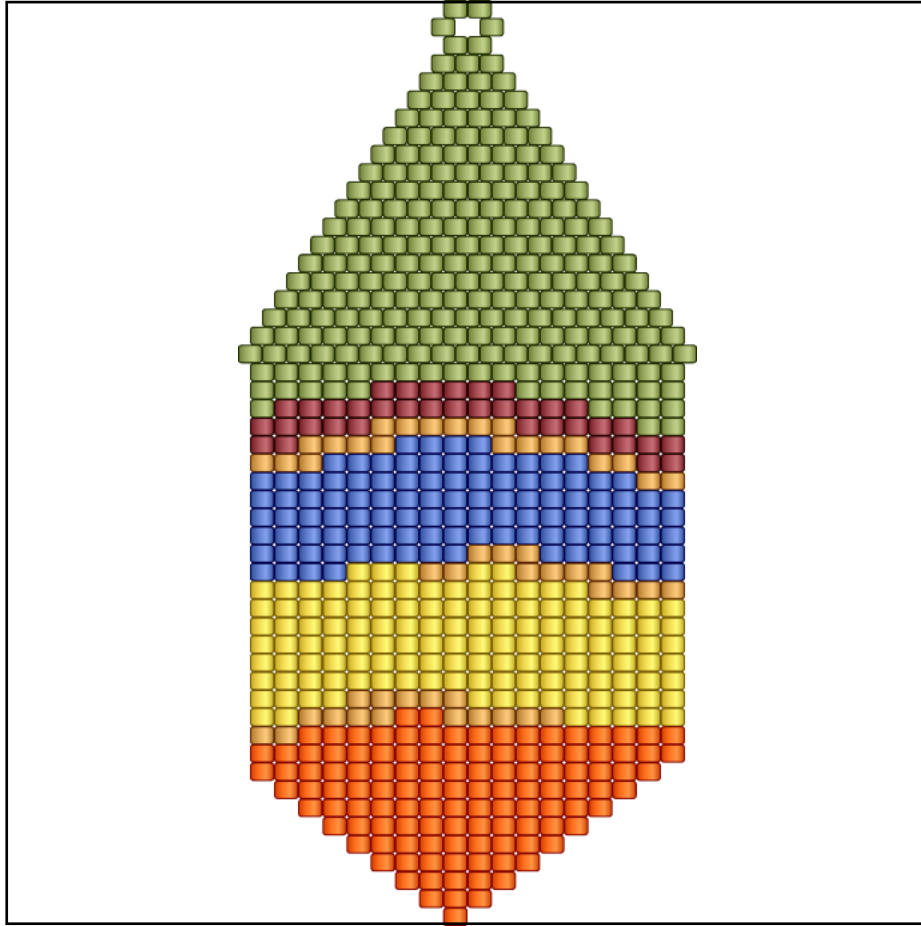

Pensive earrings

Type: Brick

Width: 19

Height: 21

Fringe: 30

Finished size: 3,1 x 6,1 cm

Total beads: 670

© 2025 Emmanuelle Royer