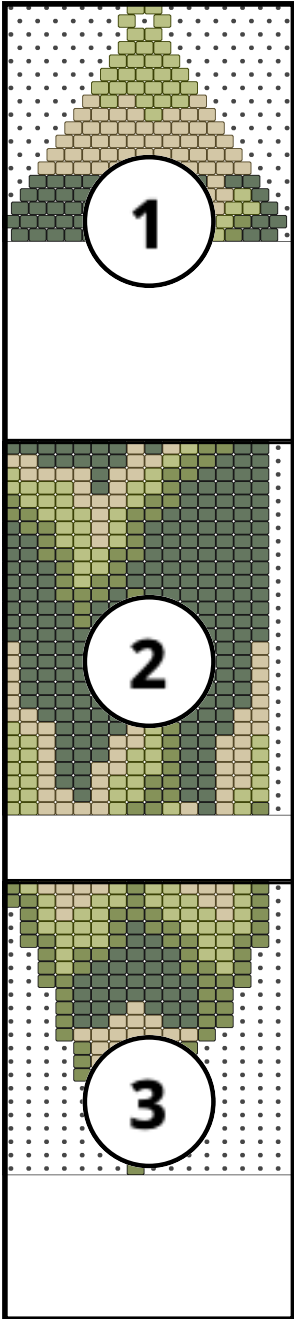

Petal

Type: Brick

Width: 16

Height: 18

Fringe: 50

Finished size: 2,6 x 8,2 cm

Total beads: 765

© 2025 Emmanuelle Royer

Word Chart

Row 1 (L) (2)B

Row 2 (R) (1)B, (1)Blank, (1)B

Row 3 (L) (2)B

Row 4 (R) (3)B

Row 5 (L) (4)B

Row 6 (R) (5)B

Row 7 (L) (6)B

Row 8 (R) (1)A, (1)B, (1)A, (3)B, (1)A

Row 9 (L) (3)A, (1)B, (4)A

Row 10 (R) (9)A

Row 11 (L) (10)A

Row 12 (R) (11)A

Row 13 (L) (12)A

Row 14 (R) (6)D, (2)A, (2)D, (1)A, (2)D

Row 15 (L) (1)D, (1)B, (2)A, (2)D, (1)A, (7)D

Row 16 (R) (8)D, (1)A, (2)D, (1)A, (2)B, (1)D

Row 17 (L) (2)D, (1)C, (1)B, (1)A, (11)D

Row 18 (R) (10)D, (1)A, (1)B, (1)C, (2)D

Fringe

Column 1 (1)D, (1)A, (2)B, (2)C, (9)D, (6)A, (7)B, (2)C

Column 2 (1)D, (2)A, (2)B, (2)C, (13)D, (2)A, (7)B, (4)C