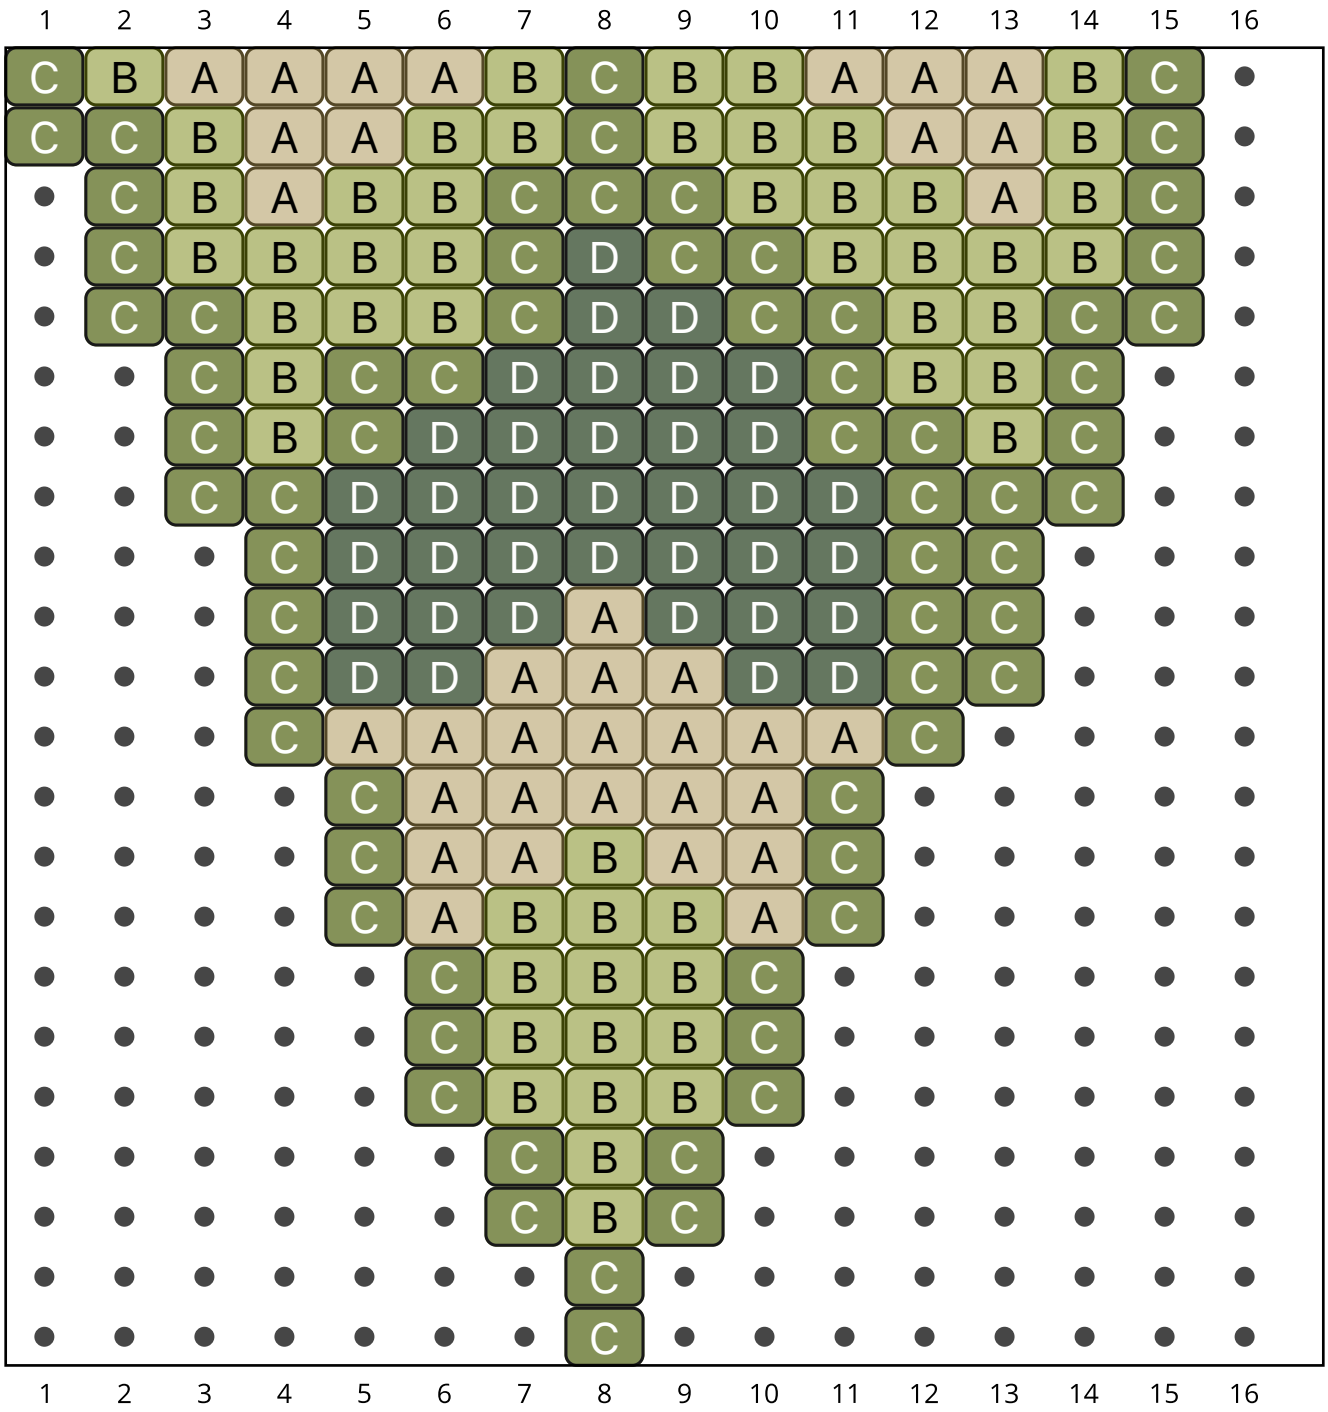

Petal

Type: Brick

Width: 16

Height: 18

Fringe: 50

Finished size: 2,6 x 8,2 cm

Total beads: 765

© 2025 Emmanuelle Royer

Word Chart

Row 1 (L) (2)B

Row 2 (R) (1)B, (1)Blank, (1)B

Row 3 (L) (2)B

Row 4 (R) (3)B

Row 5 (L) (4)B

Row 6 (R) (5)B

Row 7 (L) (6)B

Row 8 (R) (1)A, (1)B, (1)A, (3)B, (1)A

Row 9 (L) (3)A, (1)B, (4)A

Row 10 (R) (9)A

Row 11 (L) (10)A

Row 12 (R) (11)A

Row 13 (L) (12)A

Row 14 (R) (6)D, (2)A, (2)D, (1)A, (2)D

Row 15 (L) (1)D, (1)B, (2)A, (2)D, (1)A, (7)D

Row 16 (R) (8)D, (1)A, (2)D, (1)A, (2)B, (1)D

Row 17 (L) (2)D, (1)C, (1)B, (1)A, (11)D

Row 18 (R) (10)D, (1)A, (1)B, (1)C, (2)D

Fringe

Column 1 (1)D, (1)A, (2)B, (2)C, (9)D, (6)A, (7)B, (2)C

Column 2 (1)D, (2)A, (2)B, (2)C, (13)D, (2)A, (7)B, (4)C