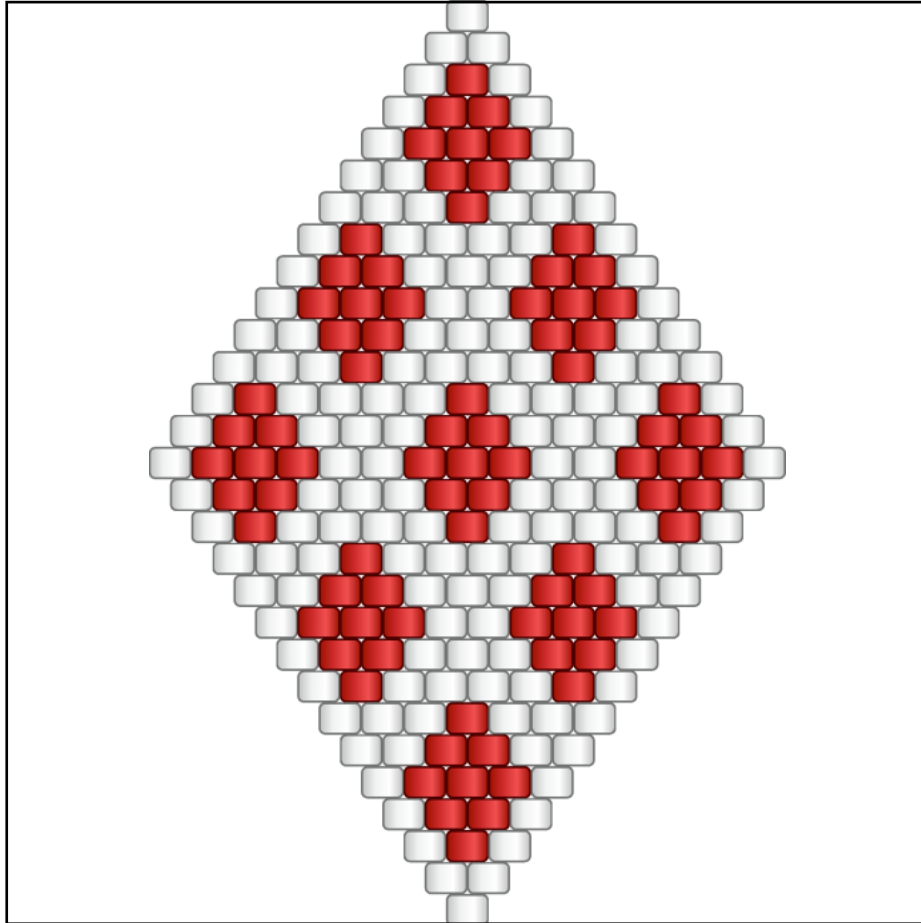

Allure

Type: Brick

Width: 15

Height: 29

Finished size: 2,5 x 3,5 cm

Total beads: 225

© 2026 Emmanuelle Royer

www.yulumai.org

Copyright: yulumai2025

Word Chart

Row 1 (L) (1)B

Row 2 (R) (2)B

Row 3 (L) (1)B, (1)A, (1)B

Row 4 (R) (1)B, (2)A, (1)B

Row 5 (L) (1)B, (3)A, (1)B

Row 6 (R) (2)B, (2)A, (2)B