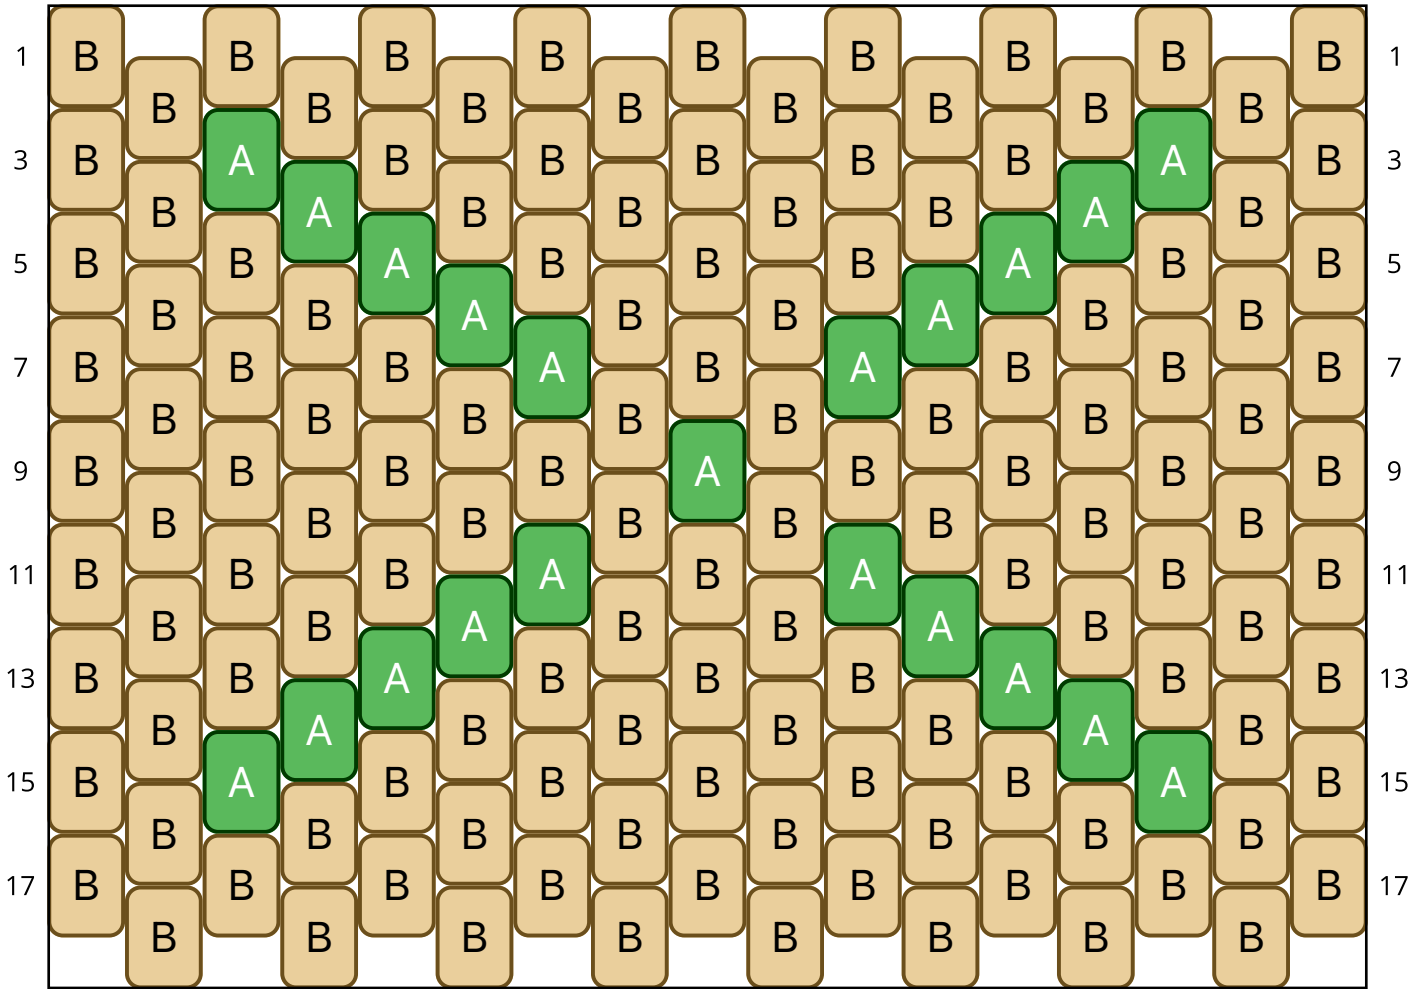

Forest Fern

Type: Peyote

Width: 17

Height: 9

Finished size: 2,0 x 1,5 cm

Total beads: 153

© 2026 Emmanuelle Royer

www.yulumai.org

Copyright: yulumai2025

Word Chart

Row 1&2 L (17)B

Row 3 (R) (1)B, (1)A, (5)B, (1)A, (1)B

Row 4 (L) (1)B, (1)A, (4)B, (1)A, (1)B

Row 5 (R) (2)B, (1)A, (3)B, (1)A, (2)B

Row 6 (L) (2)B, (1)A, (2)B, (1)A, (2)B

Row 7 (R) (3)B, (1)A, (1)B, (1)A, (3)B

Row 8 (L) (8)B

Row 9 (R) (4)B, (1)A, (4)B

Row 10 (L) (8)B

Row 11 (R) (3)B, (1)A, (1)B, (1)A, (3)B

Row 12 (L) (2)B, (1)A, (2)B, (1)A, (2)B

Row 13 (R) (2)B, (1)A, (3)B, (1)A, (2)B

Row 14 (L) (1)B, (1)A, (4)B, (1)A, (1)B

Row 15 (R) (1)B, (1)A, (5)B, (1)A, (1)B

Row 16 (L) (8)B

Row 17 (R) (9)B

Row 18 (L) (8)B

Miyuki Delica 11/0 (DB)

DB274
Lined Pea Green Luster
Count: 21

DB1832
Galvanized Gold Duracoat
Count: 132