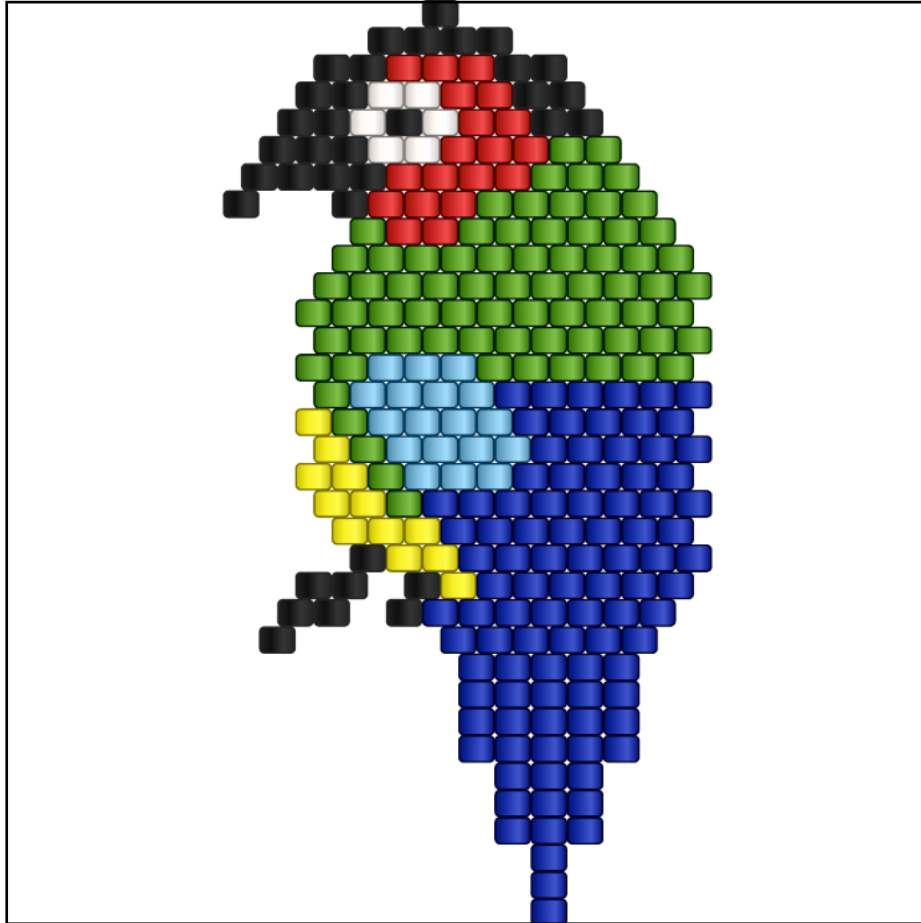

Parrot

Type: Brick

Width: 14

Height: 25

Fringe: 9

Finished size: 2,3 x 4,1 cm

Total beads: 257

© 2025 Emmanuelle Royer

A DB10
Black
Count: 35

B DB261
Opaque Linen Luster
Count: 6

C DB721
Opaque Yellow
Count: 12

D DB723
Opaque Red
Count: 19

E DB724
Opaque Green
Count: 73

F DB725
Opaque Turquoise Blue
Count: 18

G DB726
Opaque Cobalt
Count: 94