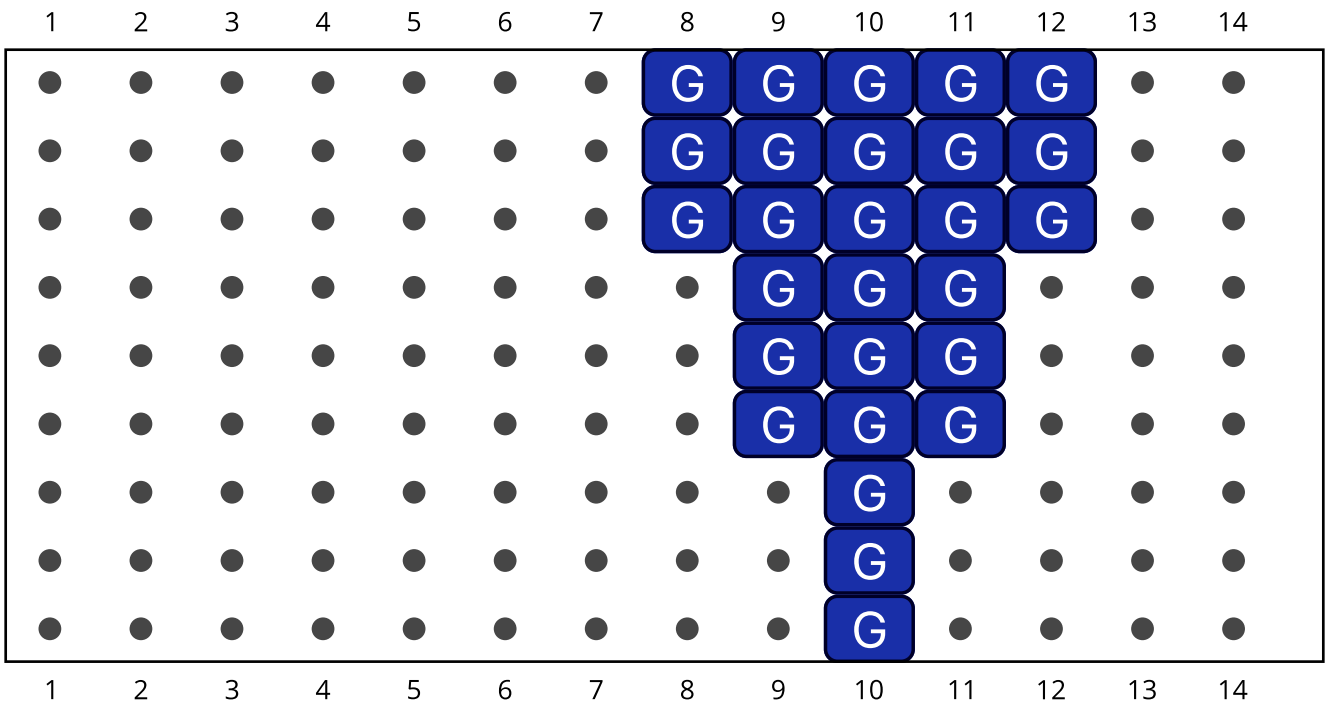

Parrot

Type: Brick

Width: 14

Height: 25

Fringe: 9

Finished size: 2,3 x 4,1 cm

Total beads: 257

© 2025 Emmanuelle Royer

www.yulumai.org

Copyright: yulumai2025

Word Chart

Row 1 (L) (1)A
Row 2 (R) (4)A
Row 3 (L) (2)A, (3)D, (2)A
Row 4 (R) (2)A, (2)B, (2)D, (2)A
Row 5 (L) (2)A, (2)D, (1)B, (1)A, (1)B, (2)A
Row 6 (R) (3)A, (2)B, (3)D, (2)E
Row 7 (L) (3)E, (4)D, (4)A
Row 8 (R) (1)A, (2)Blank, (1)A, (3)D, (5)E
Row 9 (L) (6)E, (2)D, (1)E
Row 10 (R) (10)E
Row 11 (L) (11)E
Row 12 (R) (11)E
Row 13 (L) (11)E
Row 14 (R) (2)E, (3)F, (6)E
Row 15 (L) (6)G, (4)F, (1)E
Row 16 (R) (1)C, (1)E, (4)F, (5)G
Row 17 (L) (5)G, (4)F, (1)E, (1)C
Row 18 (R) (2)C, (1)E, (3)F, (5)G
Row 19 (L) (8)G, (1)E, (2)C
Row 20 (R) (3)C, (7)G
Row 21 (L) (7)G, (2)C, (1)A
Row 22 (R) (2)A, (1)Blank, (1)A, (1)C, (6)G
Row 23 (L) (7)G, (1)A, (1)Blank, (2)A
Row 24 (R) (1)A, (4)Blank, (6)G
Row 25 (L) (5)G

A DB10
Black
Count: 35

B DB261
Opaque Linen Luster
Count: 6

C DB721
Opaque Yellow
Count: 12

D DB723
Opaque Red
Count: 19

E DB724
Opaque Green
Count: 73

F DB725
Opaque Turquoise Blue
Count: 18

G DB726
Opaque Cobalt
Count: 94