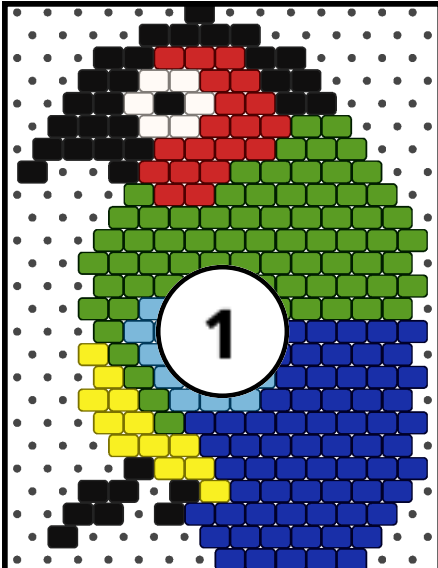

Parrot

Type: Brick

Width: 14

Height: 25

Fringe: 9

Finished size: 2,3 x 4,1 cm

Total beads: 257

© 2025 Emmanuelle Royer

www.yulumai.org

Copyright: yulumai2025

Word Chart

Row 1 (L) (1)A
Row 2 (R) (4)A
Row 3 (L) (2)A, (3)D, (2)A
Row 4 (R) (2)A, (2)B, (2)D, (2)A
Row 5 (L) (2)A, (2)D, (1)B, (1)A, (1)B, (2)A
Row 6 (R) (3)A, (2)B, (3)D, (2)E
Row 7 (L) (3)E, (4)D, (4)A
Row 8 (R) (1)A, (2)Blank, (1)A, (3)D, (5)E
Row 9 (L) (6)E, (2)D, (1)E
Row 10 (R) (10)E
Row 11 (L) (11)E
Row 12 (R) (11)E
Row 13 (L) (11)E
Row 14 (R) (2)E, (3)F, (6)E
Row 15 (L) (6)G, (4)F, (1)E
Row 16 (R) (1)C, (1)E, (4)F, (5)G
Row 17 (L) (5)G, (4)F, (1)E, (1)C
Row 18 (R) (2)C, (1)E, (3)F, (5)G
Row 19 (L) (8)G, (1)E, (2)C
Row 20 (R) (3)C, (7)G
Row 21 (L) (7)G, (2)C, (1)A
Row 22 (R) (2)A, (1)Blank, (1)A, (1)C, (6)G
Row 23 (L) (7)G, (1)A, (1)Blank, (2)A
Row 24 (R) (1)A, (4)Blank, (6)G
Row 25 (L) (5)G

A DB10
Black
Count: 35

B DB261
Opaque Linen Luster
Count: 6

C DB721
Opaque Yellow
Count: 12

D DB723
Opaque Red
Count: 19

E DB724
Opaque Green
Count: 73

F DB725
Opaque Turquoise Blue
Count: 18

G DB726
Opaque Cobalt
Count: 94