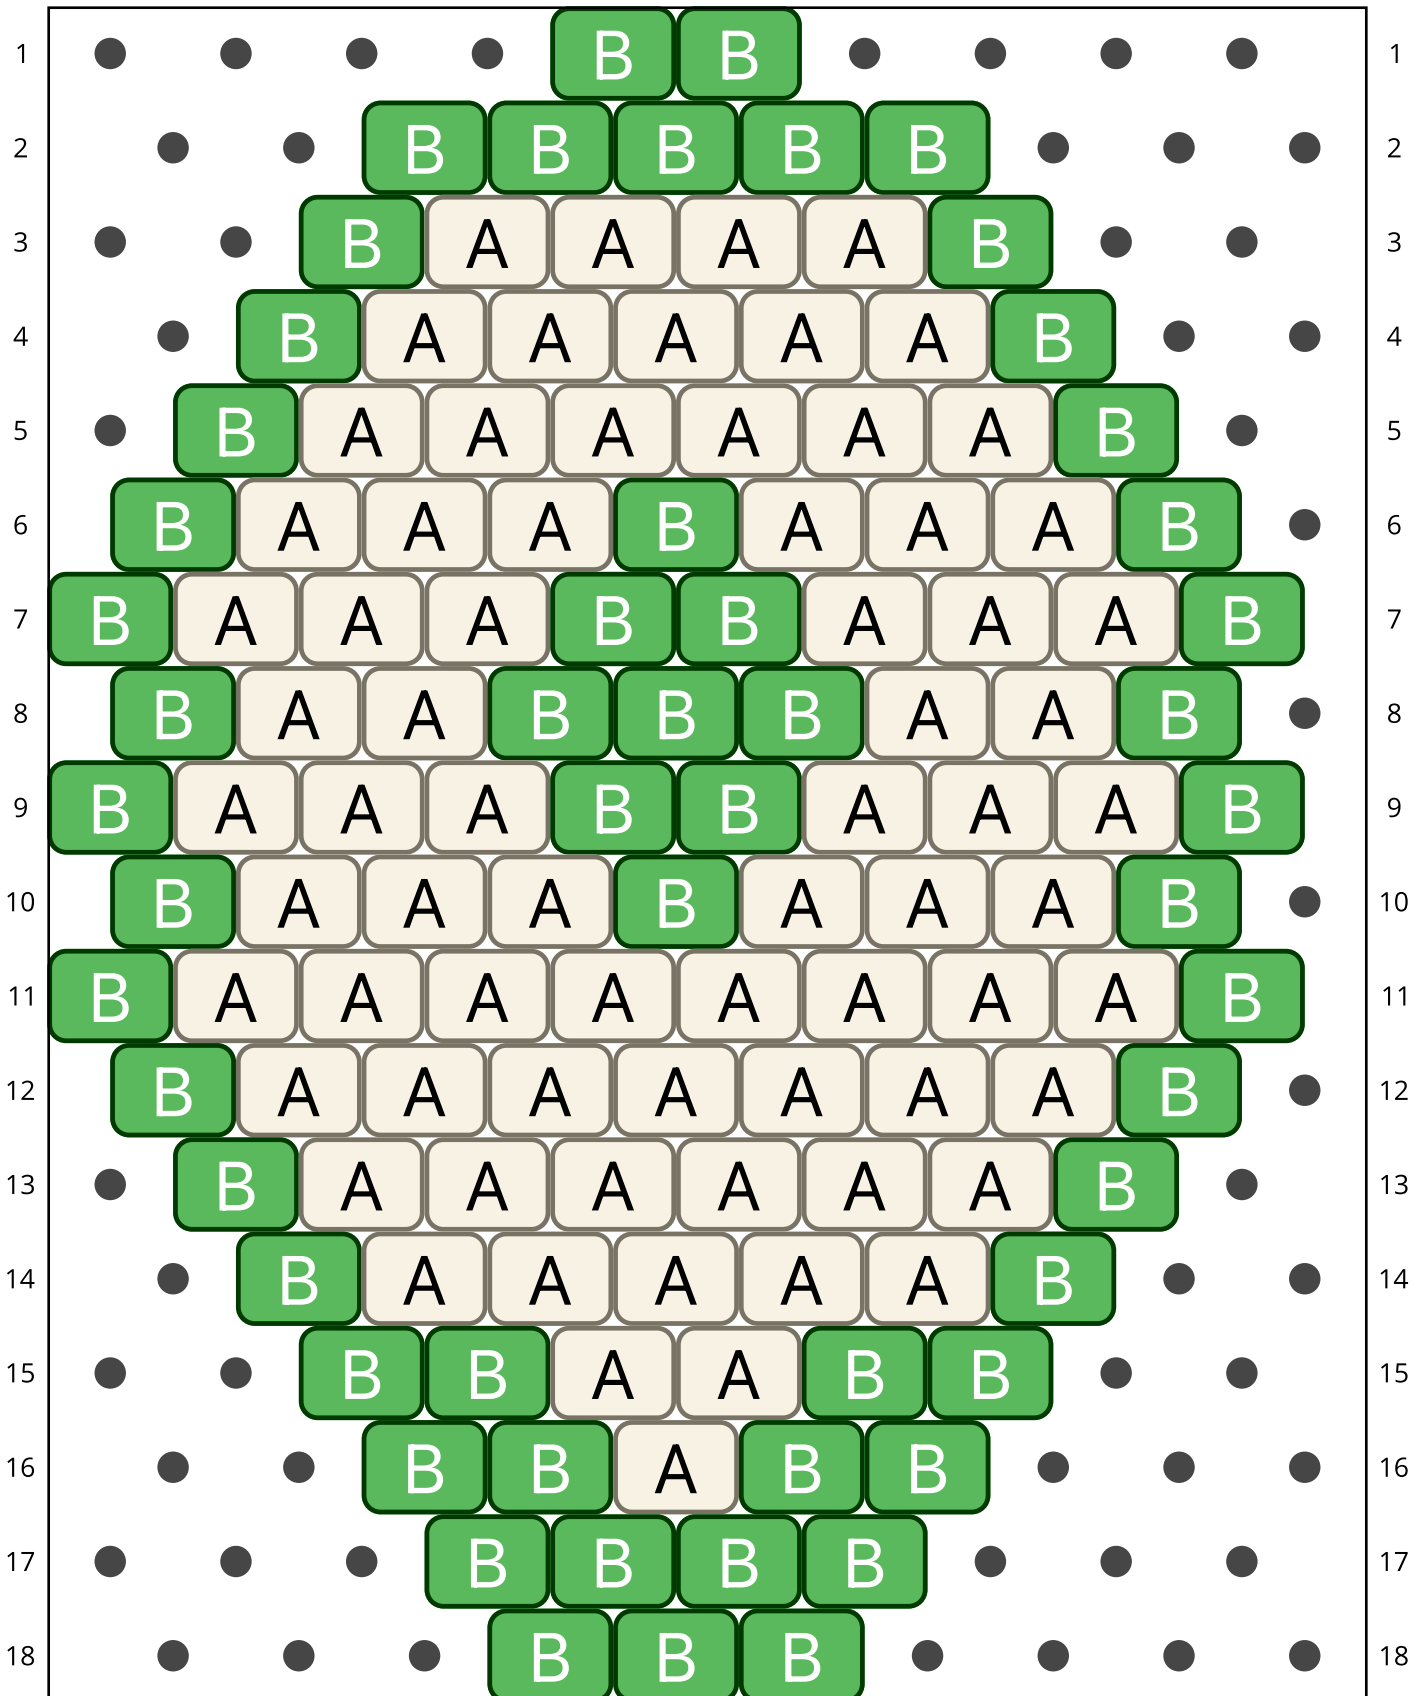

tennis

Type: Brick

Width: 10

Height: 26

Finished size: 1,7 x 3,1 cm

Total beads: 139

© 2025 Emmanuelle Royer

www.yulumai.org

Copyright: yulumai2025

Word Chart

Row 1 (L) (2)B

Row 2 (R) (5)B

Row 3 (L) (1)B, (4)A, (1)B

Row 4 (R) (1)B, (5)A, (1)B

Row 5 (L) (1)B, (6)A, (1)B

Row 6 (R) (1)B, (3)A, (1)B, (3)A, (1)B

Row 7 (L) (1)B, (3)A, (2)B, (3)A, (1)B

Row 8 (R) (1)B, (2)A, (3)B, (2)A, (1)B

Row 9 (L) (1)B, (3)A, (2)B, (3)A, (1)B

Row 10 (R) (1)B, (3)A, (1)B, (3)A, (1)B

Row 11 (L) (1)B, (8)A, (1)B

Row 12 (R) (1)B, (7)A, (1)B

Row 21 (L) (2)B

Row 22 (R) (1)B

Row 23 (L) (2)B

Row 24 (R) (1)B

Row 25 (L) (2)B

Row 26 (R) (1)B

Miyuki Delica 11/0 (DB)

A DB203
Cream Ceylon
Count: 72