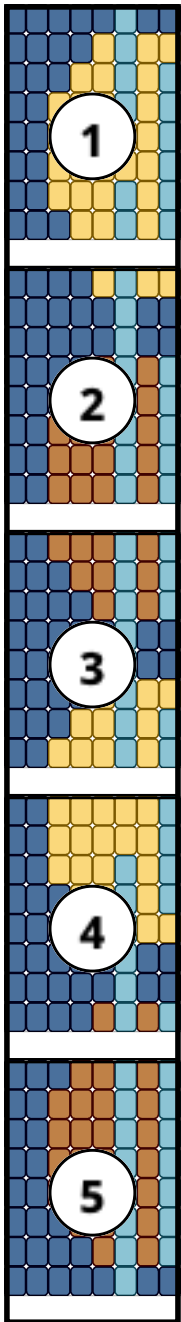

# Half moon

Type: Loom

Width: 8

Height: 40

Finished size: 1,0 x 6,4 cm

Total beads: 320

© 2024 Emmanuelle Royer

[www.yulumai.org](http://www.yulumai.org)

## Word Chart

Row 1 (L) (2)D, (1)B, (5)D

Row 2 (L) (2)A, (1)B, (1)A, (4)D

Row 3 (L) (1)B, (1)A, (1)B, (2)A, (3)D

Row 4 (L) (1)B, (1)A, (1)B, (3)A, (2)D

Row 5 (L) (1)B, (5)A, (2)D

Row 6 (L) (1)B, (5)A, (2)D

Row 7 (L) (1)B, (1)A, (1)B, (3)A, (2)D

Row 8 (L) (1)B, (1)A, (1)B, (2)A, (3)D

Row 9 (L) (2)A, (1)B, (1)A, (4)D

Row 10 (L) (2)D, (1)B, (5)D

Row 11 (L) (2)D, (1)B, (5)D

Row 12 (L) (1)B, (1)C, (1)B, (1)C, (4)D

Row 13 (L) (1)B, (1)C, (1)B, (2)C, (3)D

Row 20 (L) (2)D, (1)B, (5)D

Row 21 (L) (2)D, (1)B, (5)D

Row 22 (L) (2)A, (1)B, (1)A, (4)D

Row 23 (L) (1)B, (1)A, (1)B, (2)A, (3)D

Row 24 (L) (1)B, (1)A, (1)B, (3)A, (2)D

Row 25 (L) (1)B, (5)A, (2)D

Row 26 (L) (1)B, (5)A, (2)D