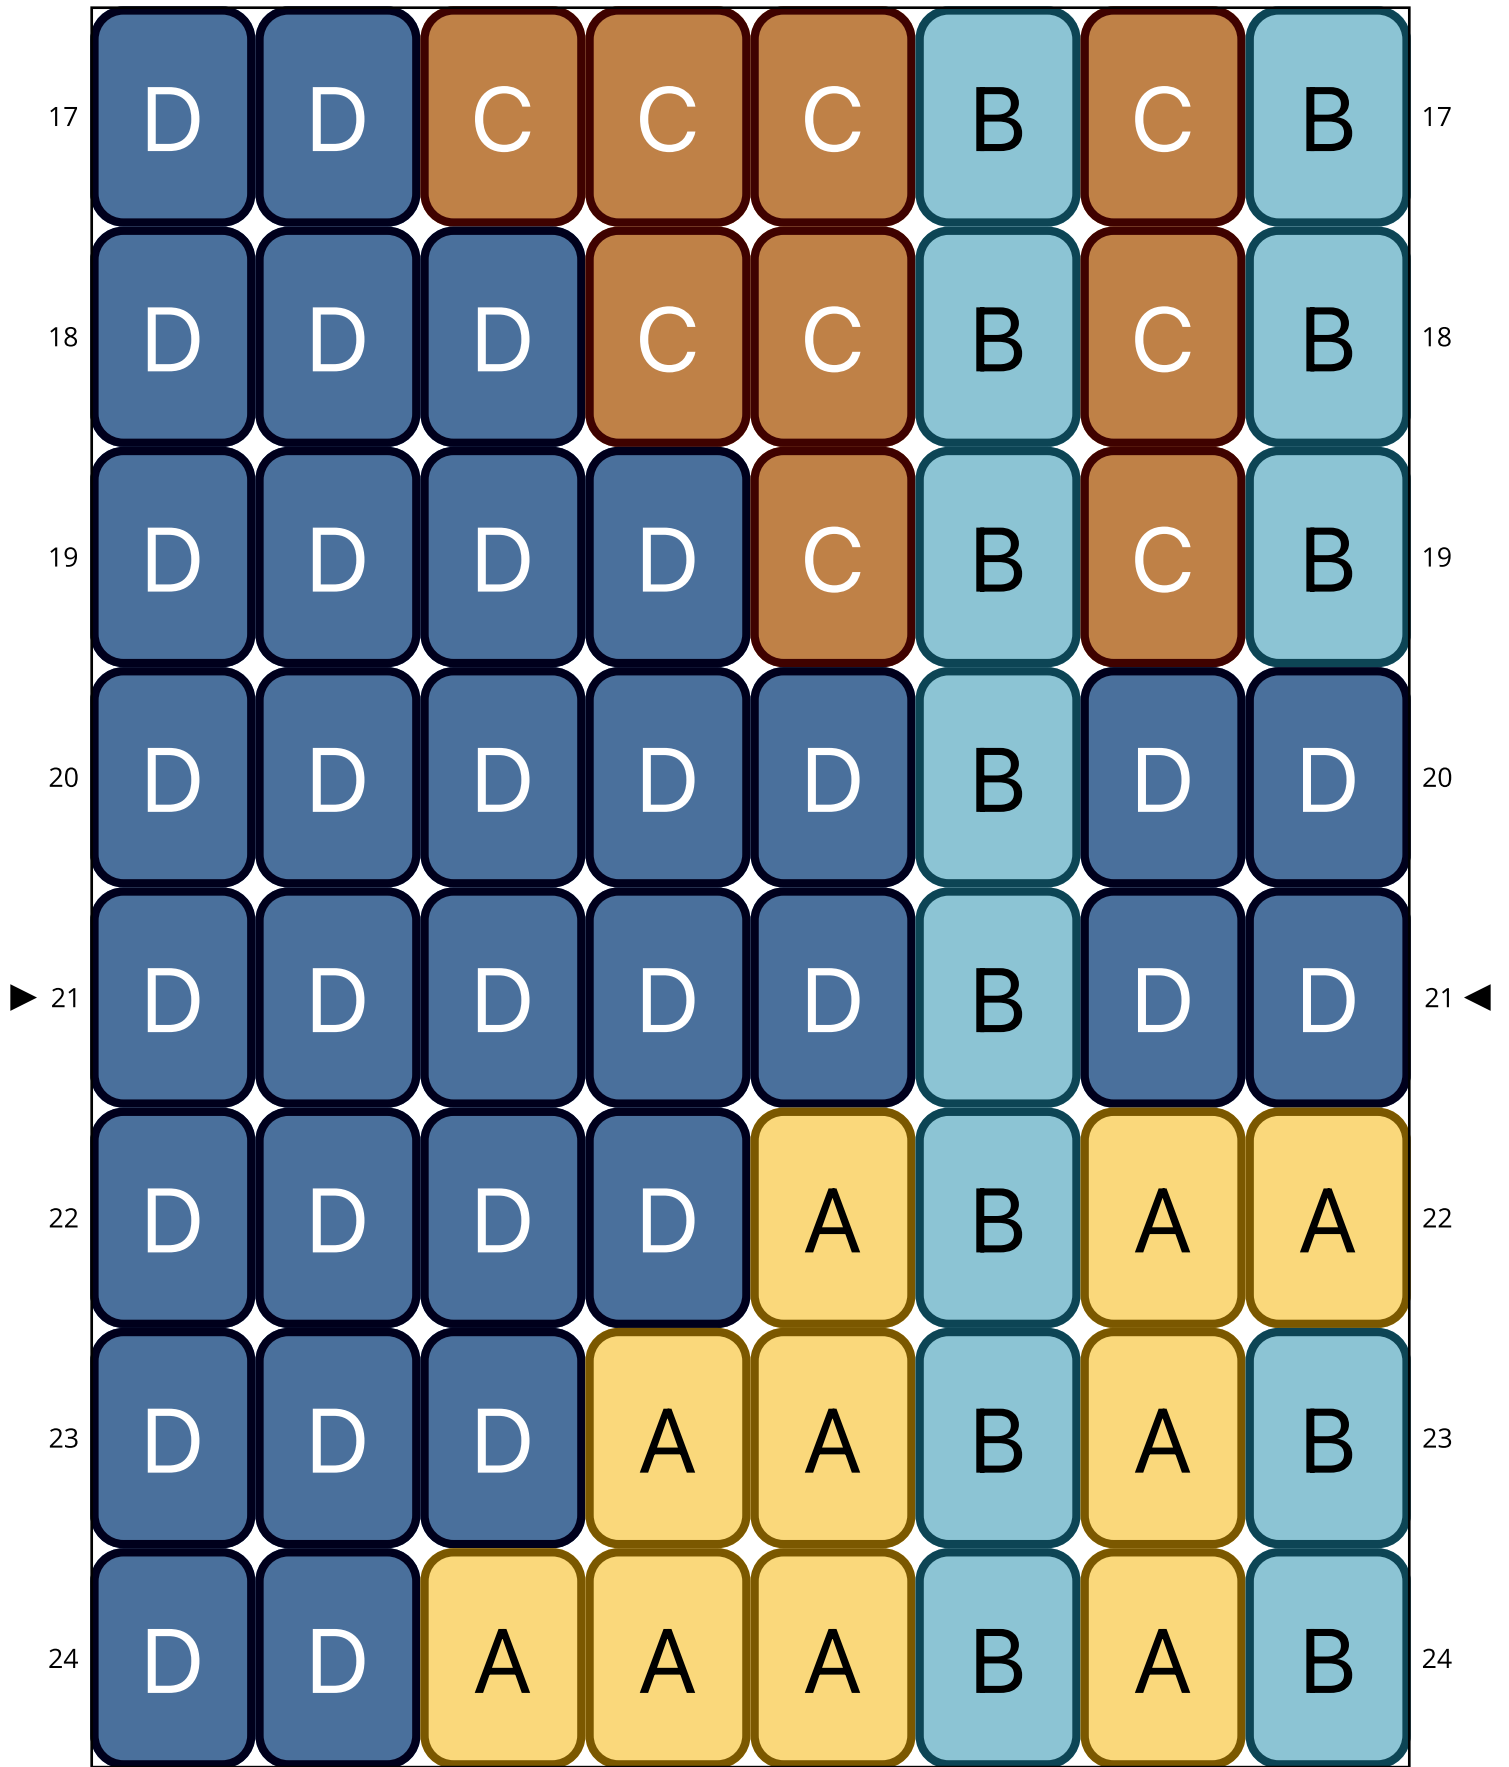

25	D	D	A	A	A	A	A	B	25
26	D	D	A	A	A	A	A	B	26
27	D	D	A	A	A	B	A	B	27
28	D	D	D	A	A	B	A	B	28
29	D	D	D	D	A	B	A	A	29
30	D	D	D	D	D	B	D	D	30
31	D	D	D	D	D	B	D	D	31
32	D	D	D	D	C	B	C	B	32