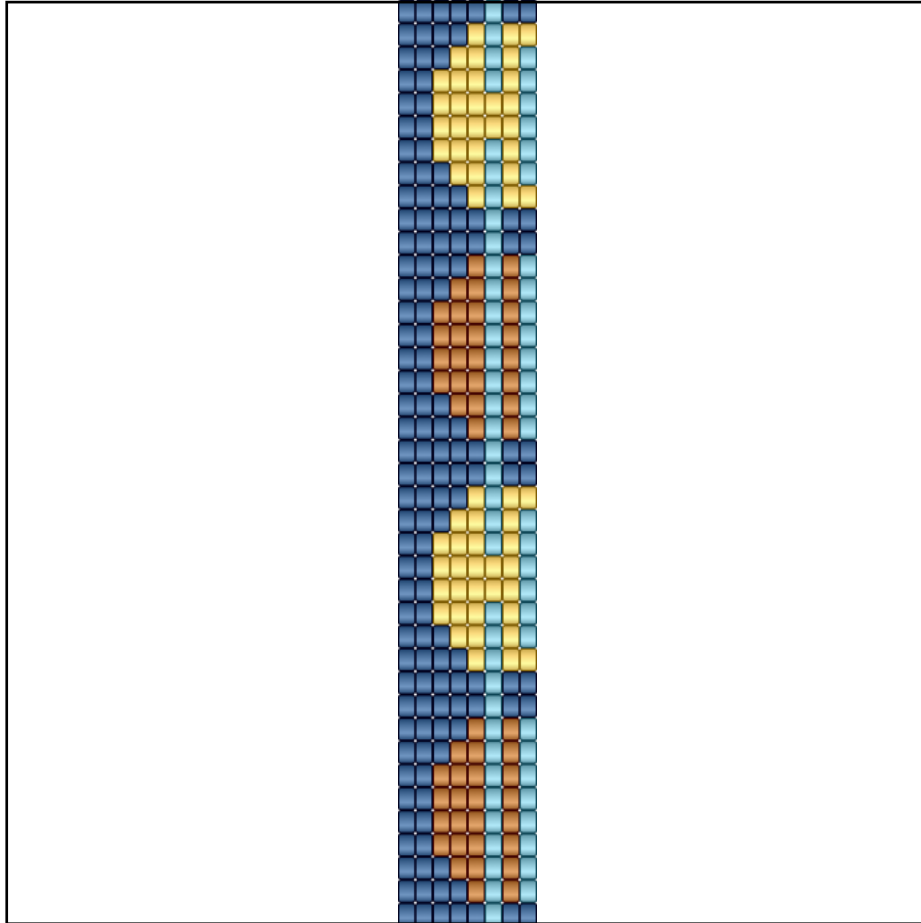

# Half moon

Type: Loom

Width: 8

Height: 40

Finished size: 1,0 x 6,4 cm

Total beads: 320

© 2024 Emmanuelle Royer

[www.yulumai.org](http://www.yulumai.org)

## Word Chart

Row 1 (L) (2)D, (1)B, (5)D

Row 2 (L) (2)A, (1)B, (1)A, (4)D

Row 3 (L) (1)B, (1)A, (1)B, (2)A, (3)D

Row 4 (L) (1)B, (1)A, (1)B, (3)A, (2)D

Row 5 (L) (1)B, (5)A, (2)D

Row 6 (L) (1)B, (5)A, (2)D

Row 7 (L) (1)B, (1)A, (1)B, (3)A, (2)D