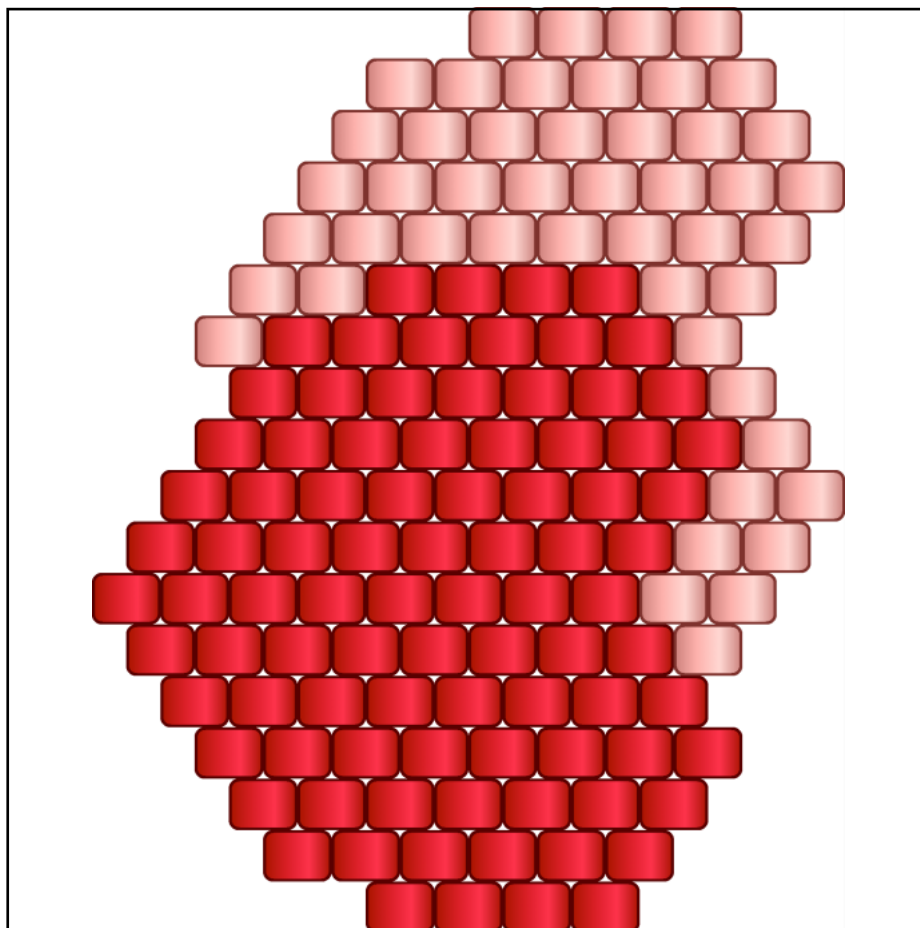

Adore

Type: Brick

Width: 11

Height: 18

Finished size: 1,8 x 2,2 cm

Total beads: 138

© 2026 Emmanuelle Royer

www.yulumai.org

Copyright: yulumai2025

Word Chart

Row 1 (L) (4)A
Row 2 (R) (6)A
Row 3 (L) (7)A
Row 4 (R) (8)A
Row 5 (L) (8)A
Row 6 (R) (2)A, (4)B, (2)A
Row 7 (L) (1)A, (6)B, (1)A
Row 8 (R) (7)B, (1)A
Row 9 (L) (1)A, (8)B
Row 10 (R) (8)B, (2)A
Row 11 (L) (2)A, (8)B
Row 12 (R) (8)B, (2)A
Row 13 (L) (1)A, (8)B
Row 14 (R) (8)B
Row 15 (L) (8)B
Row 16 (R) (7)B
Row 17 (L) (6)B
Row 18 (R) (4)B