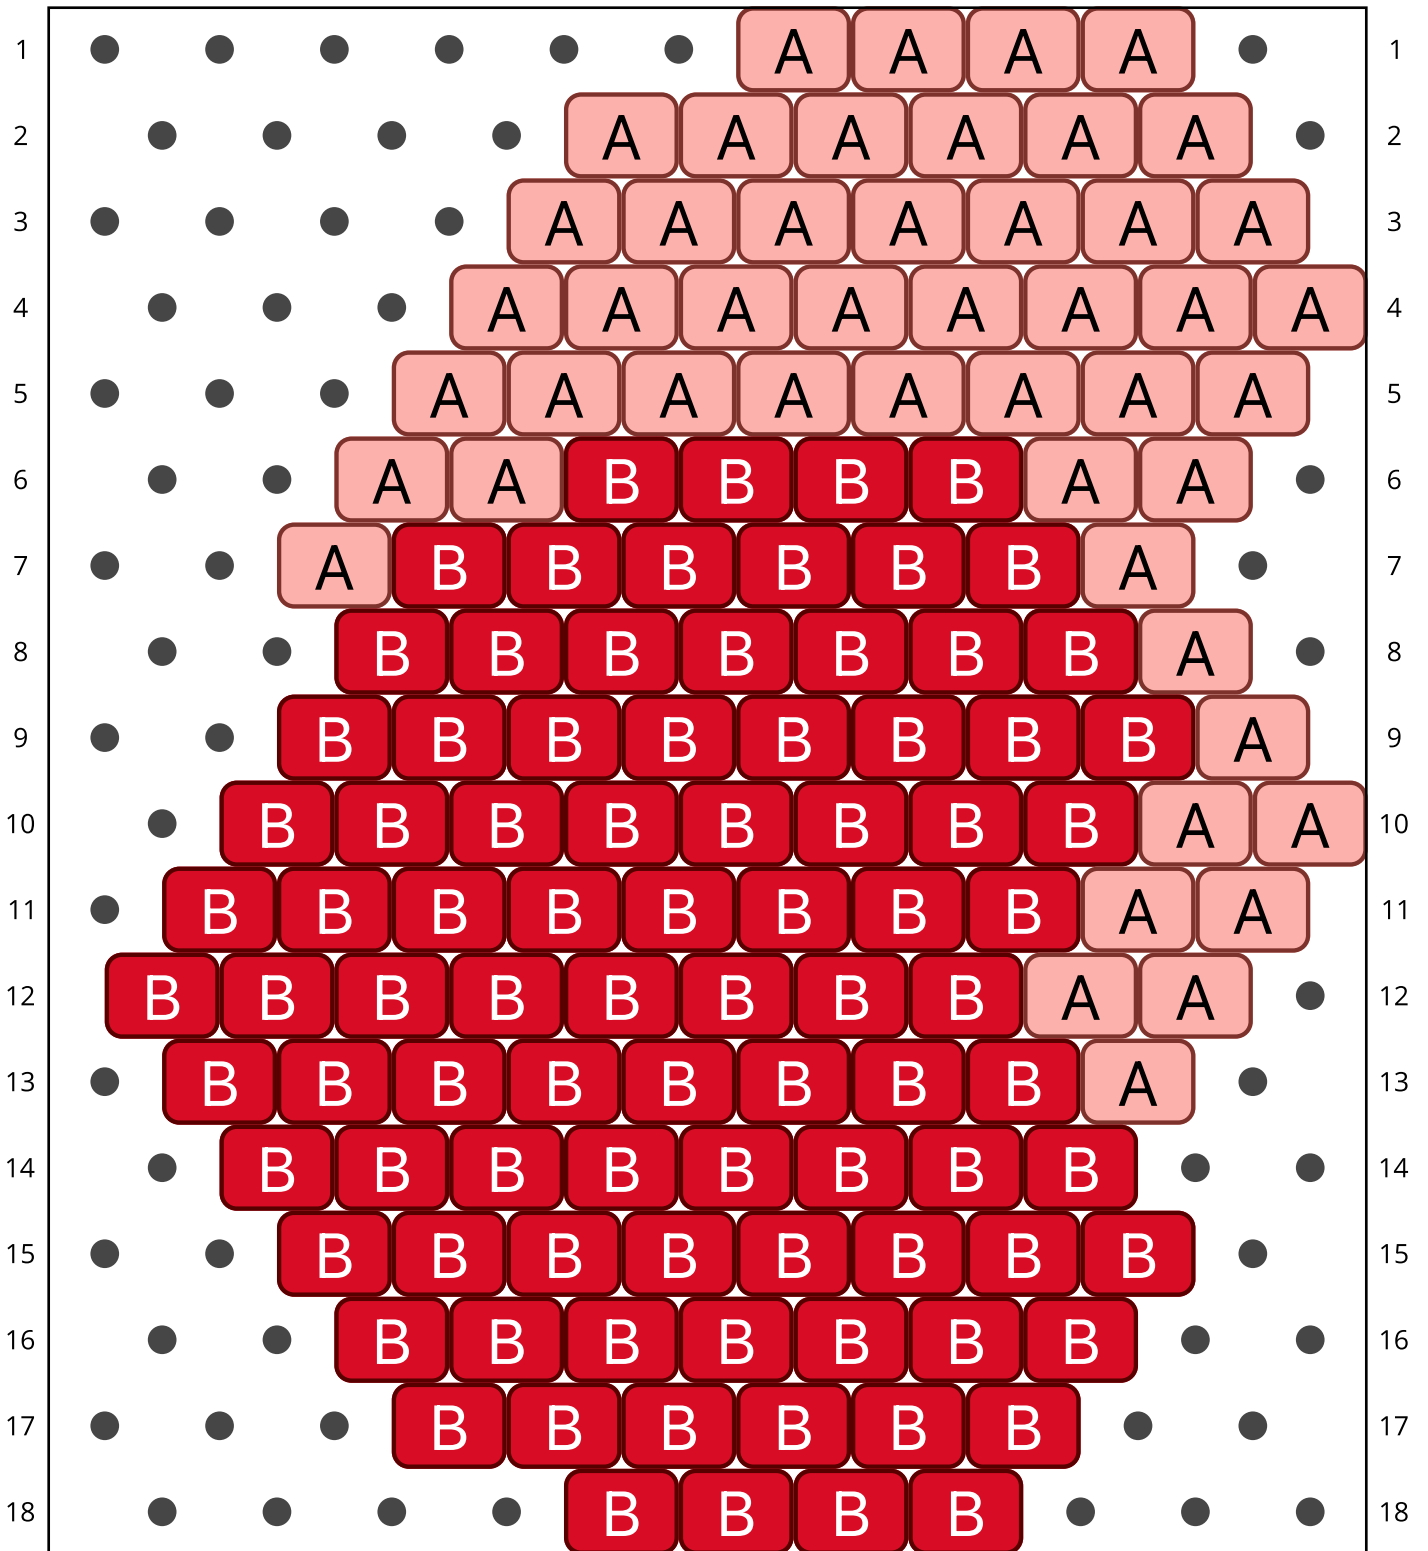

Adore

Type: Brick

Width: 11

Height: 18

Finished size: 1,8 x 2,2 cm

Total beads: 138

© 2026 Emmanuelle Royer

www.yulumai.org

Copyright: yulumai2025

Word Chart

Row 1 (L) (4)A
Row 2 (R) (6)A
Row 3 (L) (7)A
Row 4 (R) (8)A
Row 5 (L) (8)A
Row 6 (R) (2)A, (4)B, (2)A
Row 7 (L) (1)A, (6)B, (1)A
Row 8 (R) (7)B, (1)A
Row 9 (L) (1)A, (8)B
Row 10 (R) (8)B, (2)A
Row 11 (L) (2)A, (8)B
Row 12 (R) (8)B, (2)A
Row 13 (L) (1)A, (8)B
Row 14 (R) (8)B
Row 15 (L) (8)B
Row 16 (R) (7)B
Row 17 (L) (6)B
Row 18 (R) (4)B

Miyuki Delica 11/0 (DB)

A DB235
Salmon Ceylon
Count: 48

B DB727
Opaque Vermillion Red
Count: 90