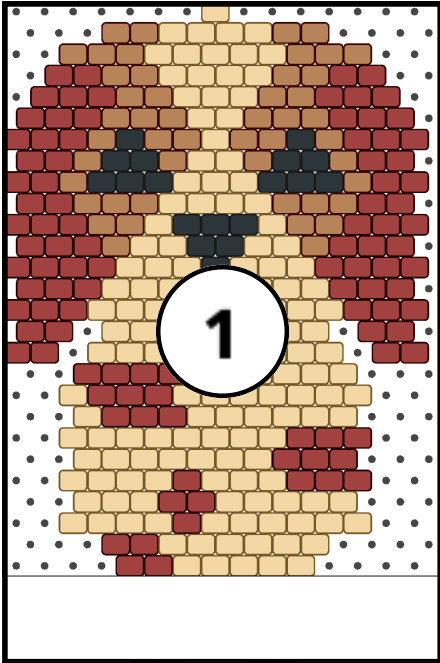

# cavalier king charles

Type: Brick

Width: 15

Height: 31

Finished size: 2,5 x 3,7 cm

Total beads: 332

© 2025 Emmanuelle Royer

[www.yulumai.org](http://www.yulumai.org)

## Word Chart

Row 1 (L) (1)D  
Row 2 (R) (2)C, (4)D, (2)C  
Row 3 (L) (3)C, (5)D, (3)C  
Row 4 (R) (2)B, (2)C, (4)D, (2)C, (2)B  
Row 5 (L) (3)B, (2)C, (3)D, (2)C, (3)B  
Row 6 (R) (3)B, (3)C, (2)D, (3)C, (3)B  
Row 7 (L) (3)B, (1)C, (1)A, (2)C, (1)D, (2)C, (1)A, (1)C, (3)B  
Row 8 (R) (2)B, (1)C, (2)A, (1)C, (2)D, (1)C, (2)A, (1)C, (2)B  
Row 9 (L) (2)B, (1)C, (3)A, (3)D, (3)A, (1)C, (2)B  
Row 10 (R) (2)B, (3)C, (4)D, (3)C, (2)B  
Row 11 (L) (3)B, (2)C, (1)D, (3)A, (1)D, (2)C, (3)B  
Row 12 (R) (3)B, (1)C, (2)D, (2)A, (2)D, (1)C, (3)B  
Row 13 (L) (4)B, (3)D, (1)A, (3)D, (4)B  
Row 14 (R) (3)B, (3)D, (2)A, (3)D, (3)B  
Row 15 (L) (3)B, (3)D, (1)A, (1)D, (1)A, (3)D, (3)B  
Row 16 (R) (2)B, (1)Blank, (8)D, (1)Blank, (2)B  
Row 17 (L) (2)B, (1)Blank, (9)D, (1)Blank, (2)B  
Row 18 (R) (4)B, (6)D  
Row 19 (L) (7)D, (3)B, (1)D  
Row 20 (R) (1)D, (3)B, (6)D  
Row 21 (L) (3)B, (8)D  
Row 22 (R) (7)D, (3)B  
Row 23 (L) (3)B, (3)D, (1)B, (4)D  
Row 24 (R) (3)D, (2)B, (5)D  
Row 25 (L) (6)D, (1)B, (4)D  
Row 26 (R) (2)B, (6)D  
Row 27 (L) (5)D, (2)B  
Row 28 (R) (2)B, (2)Blank, (2)D  
Row 29 (L) (2)D, (1)Blank, (1)D, (1)B  
Row 30 (R) (2)D, (2)Blank, (1)D, (1)B  
Row 31 (L) (2)B, (1)D, (3)Blank, (3)D