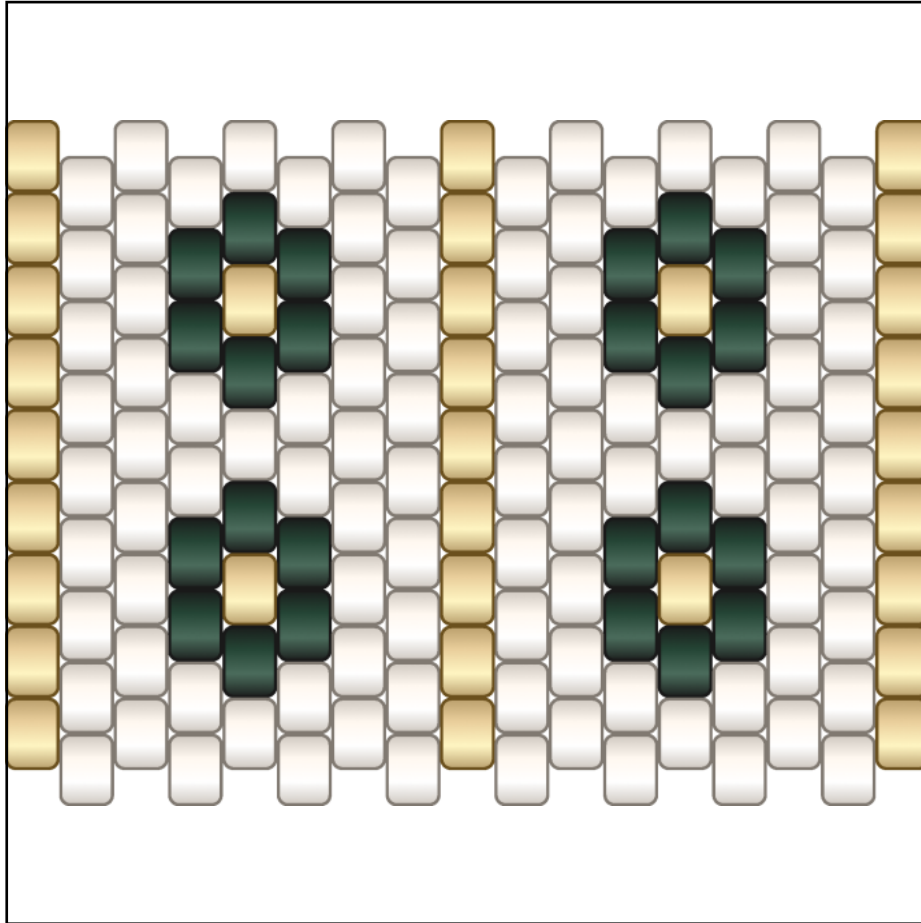

Soft Petal

Type: Peyote

Width: 17

Height: 9

Finished size: 2,0 x 1,5 cm

Total beads: 153

© 2025 Emmanuelle Royer

www.yulumai.org

Word Chart

Row 1&2 L (1)C, (7)B, (1)C, (7)B, (1)C

Row 3 (R) (1)C, (1)B, (1)A, (1)B, (1)C, (1)B, (1)A, (1)B, (1)C

Row 4 (L) (1)B, (2)A, (2)B, (2)A, (1)B

Row 5 (R) (1)C, (1)B, (1)C, (1)B, (1)C, (1)B, (1)C, (1)B, (1)C

Row 6 (L) (1)B, (2)A, (2)B, (2)A, (1)B

Row 7 (R) (1)C, (1)B, (1)A, (1)B, (1)C, (1)B, (1)A, (1)B, (1)C

Row 8 (L) (8)B

Row 9 (R) (1)C, (3)B, (1)C, (3)B, (1)C

Row 10 (L) (8)B

Row 11 (R) (1)C, (1)B, (1)A, (1)B, (1)C, (1)B, (1)A, (1)B, (1)C