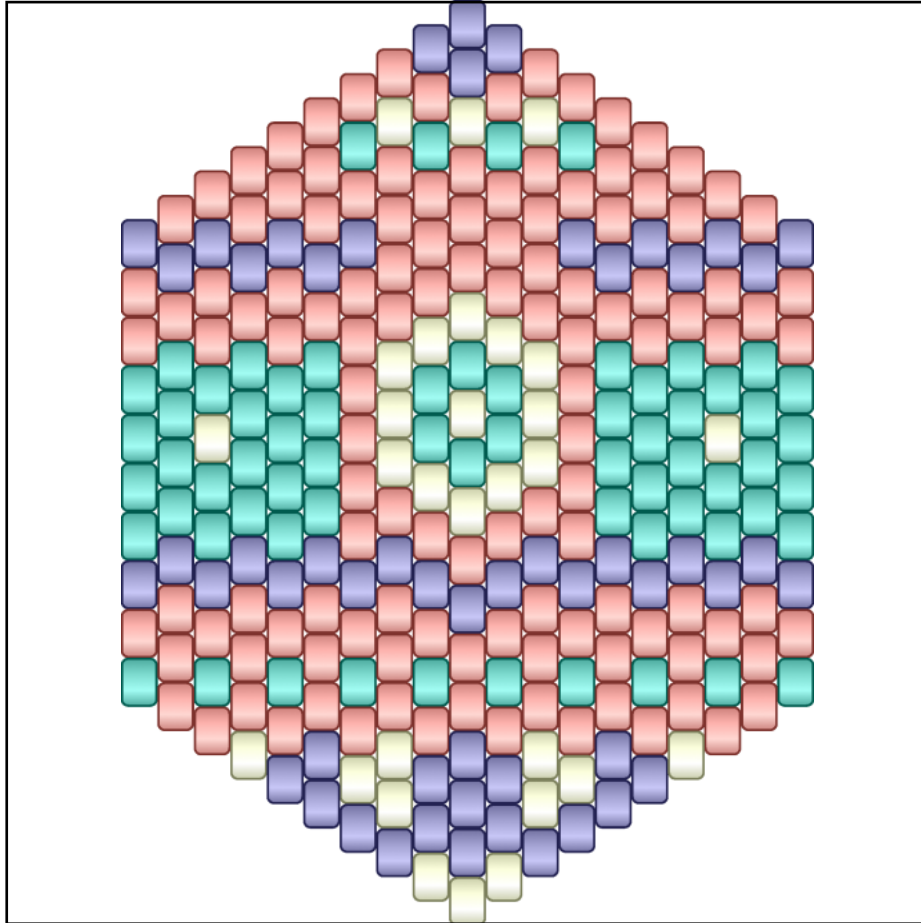

Pristine earrings

Type: Peyote

Width: 19

Height: 19

Finished size: 2,3 x 3,1 cm

Total beads: 271

© 2026 Emmanuelle Royer

www.yulumai.org

Copyright: yulumai2025

Word Chart

Row 1&2 L (3)D
Row 3 (R) (1)B, (1)D, (1)B
Row 4 (L) (4)B
Row 5 (R) (1)B, (3)A, (1)B
Row 6 (L) (1)B, (4)C, (1)B
Row 7 (R) (7)B
Row 8 (L) (8)B
Row 9 (R) (9)B
Row 10 (L) (4)D, (2)B, (4)D
Row 11 (R) (3)D, (3)B, (3)D
Row 12 (L) (10)B
Row 13 (R) (4)B, (1)A, (4)B
Row 14 (L) (4)B, (2)A, (4)B
Row 15 (R) (3)C, (1)A, (1)C, (1)A, (3)C
Row 16 (L) (3)C, (1)B, (2)C, (1)B, (3)C
Row 17 (R) (3)C, (3)A, (3)C
Row 18 (L) (1)C, (1)A, (1)C, (1)B, (2)C, (1)B, (1)C, (1)A, (1)C
Row 19 (R) (3)C, (1)A, (1)C, (1)A, (3)C
Row 20 (L) (3)C, (1)B, (2)A, (1)B, (3)C
Row 21 (R) (3)C, (1)B, (1)A, (1)B, (3)C
Row 22 (L) (3)C, (4)B, (3)C
Row 23 (R) (4)D, (1)B, (4)D
Row 24 (L) (10)D
Row 25 (R) (4)B, (1)D, (4)B
Row 26 (L) (10)B
Row 27 (R) (9)B
Row 28 (L) (10)C
Row 29 (R) (9)B
Row 30 (L) (8)B
Row 31 (R) (1)A, (1)D, (1)A, (1)D, (1)A, (1)D, (1)A
Row 32 (L) (1)D, (1)A, (2)D, (1)A, (1)D
Row 33 (R) (1)D, (1)A, (1)D, (1)A, (1)D
Row 34 (L) (4)D
Row 35 (R) (3)D
Row 36 (L) (2)A
Row 37 (R) (1)A
Row 38 (L) -

Miyuki Delica 11/0 (DB)

A DB232
Light Lemon Ice Ceylon
Count: 29

B DB235
Salmon Ceylon
Count: 122

C DB238
Aqua Green Ceylon
Count: 66

D DB240
Dark Sky Blue Ceylon
Count: 54