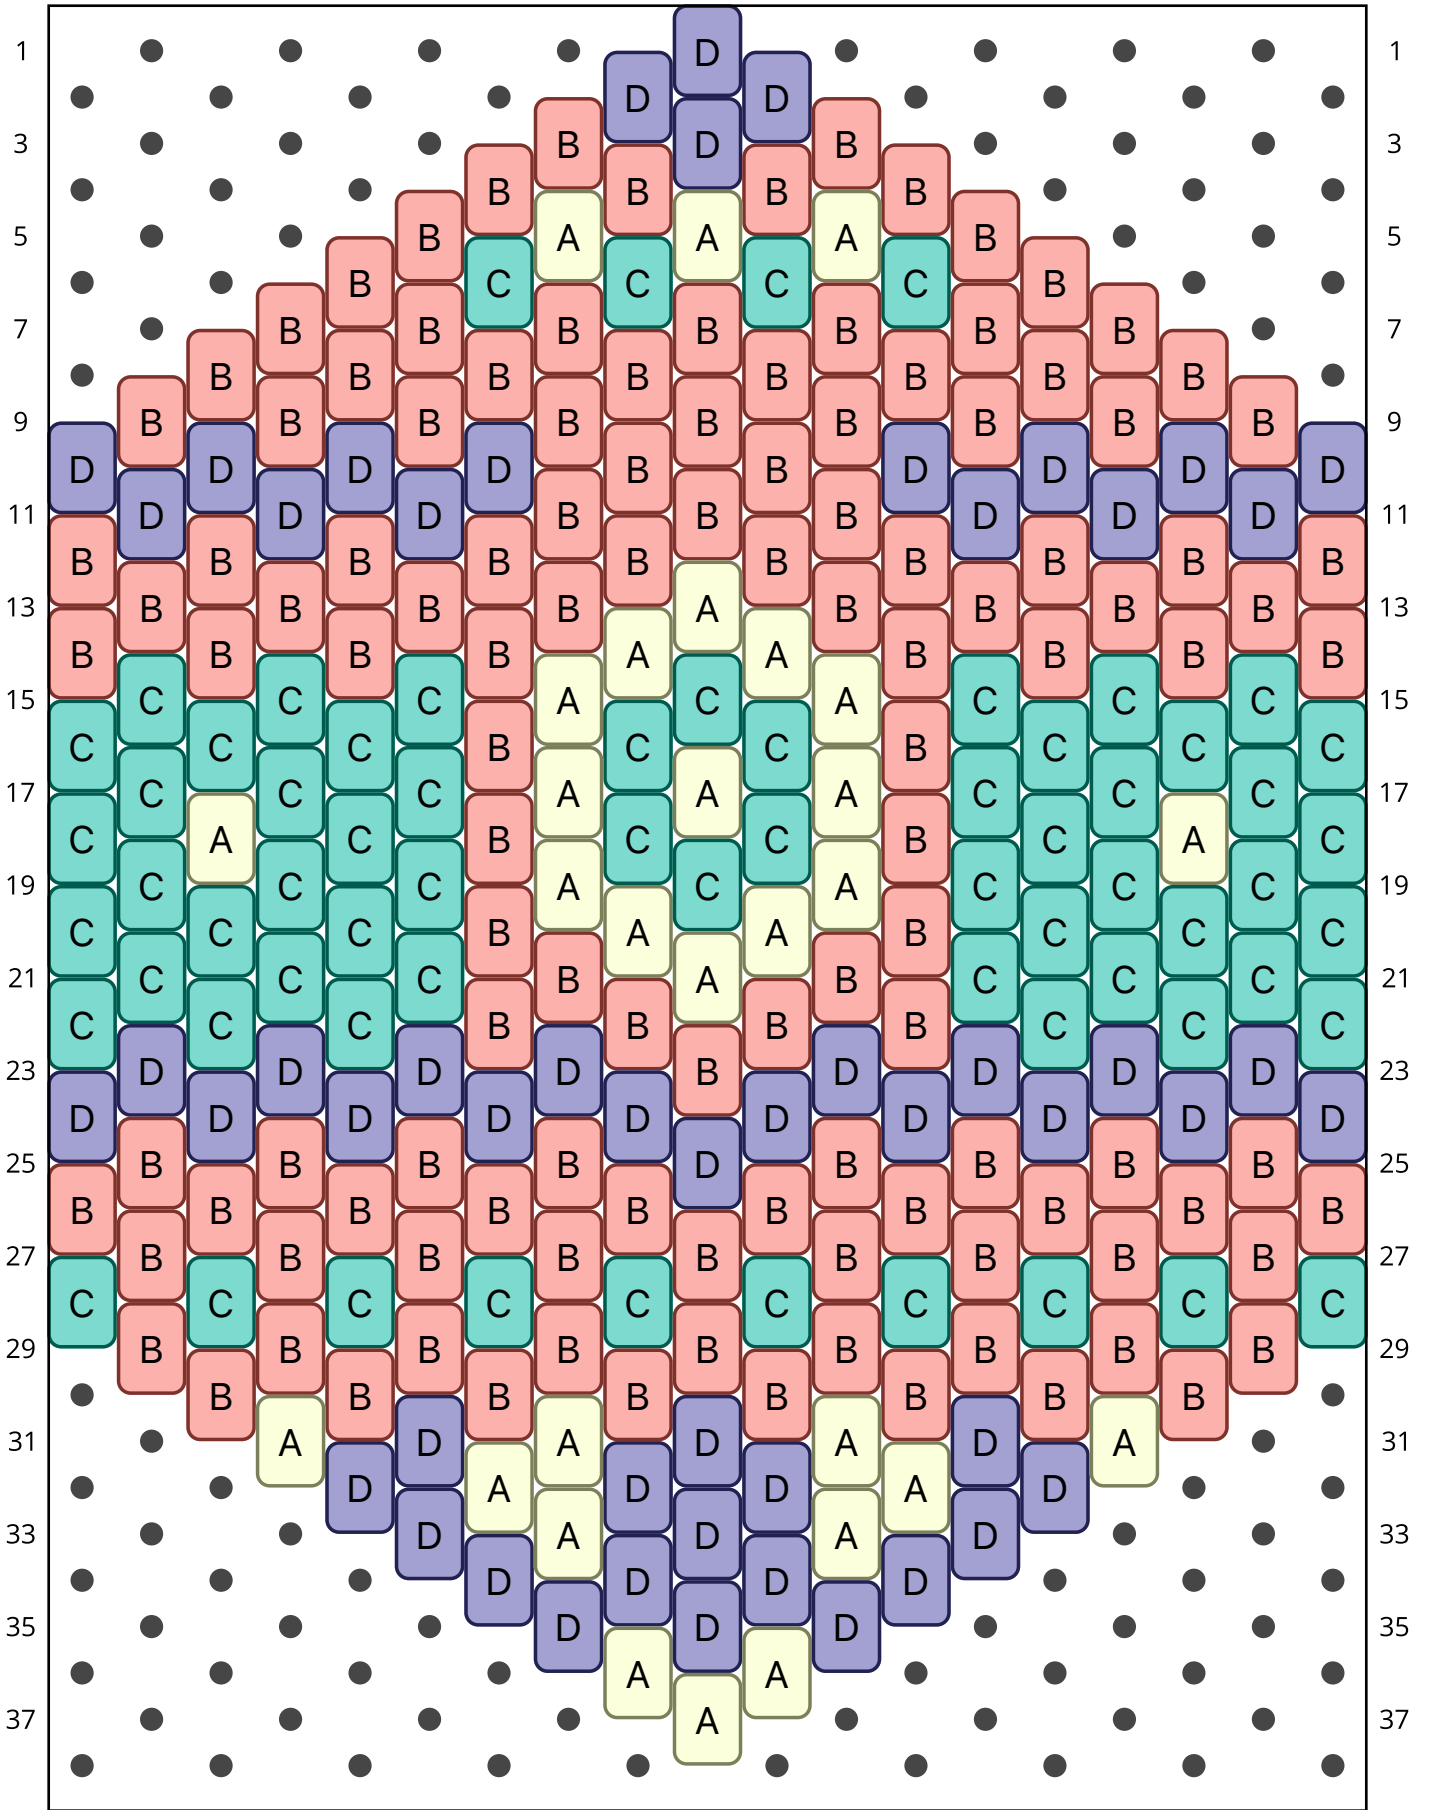

Pristine earrings

Type: Peyote

Width: 19

Height: 19

Finished size: 2,3 x 3,1 cm

Total beads: 271

© 2026 Emmanuelle Royer

www.yulumai.org

Copyright: yulumai2025

Word Chart

Row 1&2 L (3)D
Row 3 (R) (1)B, (1)D, (1)B
Row 4 (L) (4)B
Row 5 (R) (1)B, (3)A, (1)B
Row 6 (L) (1)B, (4)C, (1)B
Row 7 (R) (7)B
Row 8 (L) (8)B
Row 9 (R) (9)B
Row 10 (L) (4)D, (2)B, (4)D
Row 11 (R) (3)D, (3)B, (3)D
Row 12 (L) (10)B
Row 13 (R) (4)B, (1)A, (4)B
Row 14 (L) (4)B, (2)A, (4)B
Row 15 (R) (3)C, (1)A, (1)C, (1)A, (3)C
Row 16 (L) (3)C, (1)B, (2)C, (1)B, (3)C
Row 17 (R) (3)C, (3)A, (3)C
Row 18 (L) (1)C, (1)A, (1)C, (1)B, (2)C, (1)B, (1)C, (1)A, (1)C
Row 19 (R) (3)C, (1)A, (1)C, (1)A, (3)C
Row 20 (L) (3)C, (1)B, (2)A, (1)B, (3)C
Row 21 (R) (3)C, (1)B, (1)A, (1)B, (3)C
Row 22 (L) (3)C, (4)B, (3)C
Row 23 (R) (4)D, (1)B, (4)D
Row 24 (L) (10)D
Row 25 (R) (4)B, (1)D, (4)B
Row 26 (L) (10)B
Row 27 (R) (9)B
Row 28 (L) (10)C
Row 29 (R) (9)B
Row 30 (L) (8)B
Row 31 (R) (1)A, (1)D, (1)A, (1)D, (1)A, (1)D, (1)A
Row 32 (L) (1)D, (1)A, (2)D, (1)A, (1)D
Row 33 (R) (1)D, (1)A, (1)D, (1)A, (1)D
Row 34 (L) (4)D
Row 35 (R) (3)D
Row 36 (L) (2)A
Row 37 (R) (1)A
Row 38 (L) -

Miyuki Delica 11/0 (DB)

A DB232
Light Lemon Ice Ceylon
Count: 29

B DB235
Salmon Ceylon
Count: 122

C DB238
Aqua Green Ceylon
Count: 66

D DB240
Dark Sky Blue Ceylon
Count: 54