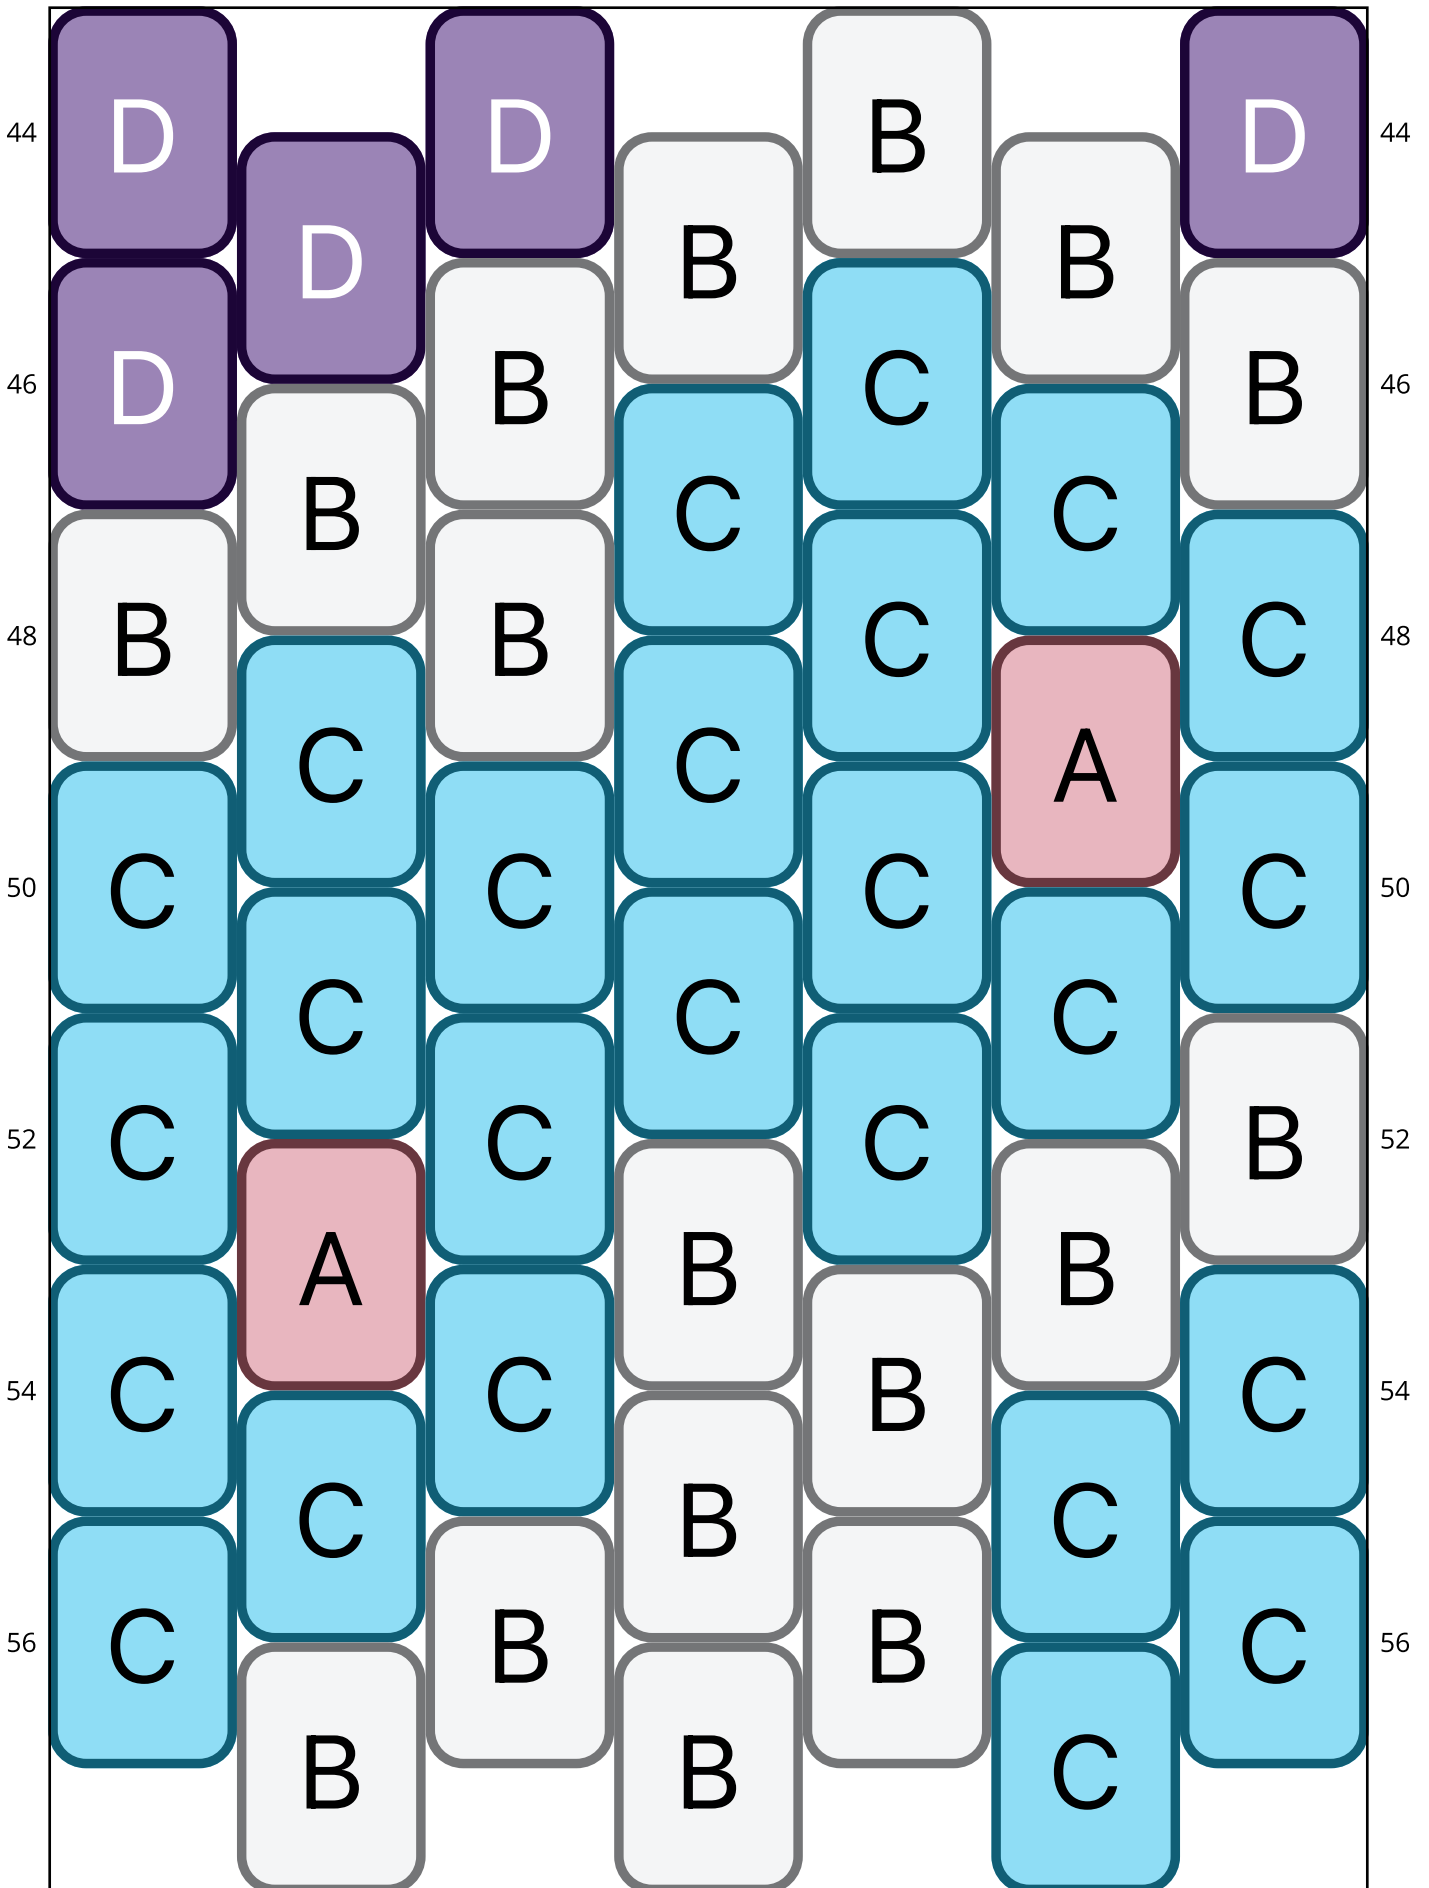

Pilea

Type: Peyote

Width: 7

Height: 36

Finished size: 0,8 x 5,8 cm

Total beads: 252

© 2024 Emmanuelle Royer

www.yulumai.org

Copyright: yulumai2025

Word Chart

Row 1&2 L (3)C, (3)B, (1)C
Row 3 (R) (1)B, (1)D, (1)B, (1)C
Row 4 (L) (1)B, (2)D
Row 5 (R) (3)D, (1)B
Row 6 (L) (1)B, (1)A, (1)D
Row 7 (R) (4)D
Row 8 (L) (1)B, (2)D
Row 9 (R) (1)B, (1)D, (1)B, (1)D
Row 10 (L) (3)B
Row 11 (R) (1)A, (1)B, (1)C, (1)B
Row 12 (L) (2)C, (1)B
Row 13 (R) (1)D, (1)C, (1)A, (1)B
Row 14 (L) (2)C, (1)B
Row 15 (R) (1)D, (2)C, (1)B
Row 16 (L) (2)C, (1)B
Row 17 (R) (1)B, (2)C, (1)B
Row 18 (L) (1)B, (1)C, (1)B
Row 19 (R) (1)C, (2)B, (1)D
Row 20 (L) (1)D, (1)B, (1)C
Row 21 (R) (1)A, (1)B, (2)D
Row 22 (L) (2)D, (1)B
Row 23 (R) (1)B, (2)D, (1)A
Row 24 (L) (2)D, (1)B
Row 25 (R) (1)D, (1)B, (2)D
Row 26 (L) (1)D, (1)B, (1)D
Row 27 (R) (2)D, (1)B, (1)D
Row 28 (L) (2)B, (1)A
Row 29 (R) (1)D, (3)B
Row 30 (L) (1)B, (1)C, (1)B
Row 31 (R) (1)B, (2)C, (1)B
Row 32 (L) (3)C
Row 33 (R) (1)B, (2)C, (1)B
Row 34 (L) (1)C, (1)A, (1)C
Row 35 (R) (1)B, (2)C, (1)B
Row 36 (L) (3)C
Row 37 (R) (1)B, (2)C, (1)B
Row 38 (L) (1)B, (1)C, (1)B
Row 39 (R) (1)D, (2)B, (1)A
Row 40 (L) (1)D, (1)B, (1)D
Row 41 (R) (2)D, (1)B, (1)D

Miyuki Delica 11/0 (DB)

A DB106
Shell Pink Luster
Count: 14

B DB109
Crystal Ivory Gold Luster
Count: 90

C DB113
Transparent Blue Luster
Count: 86

D DB117
Violet Gold Luster
Count: 62