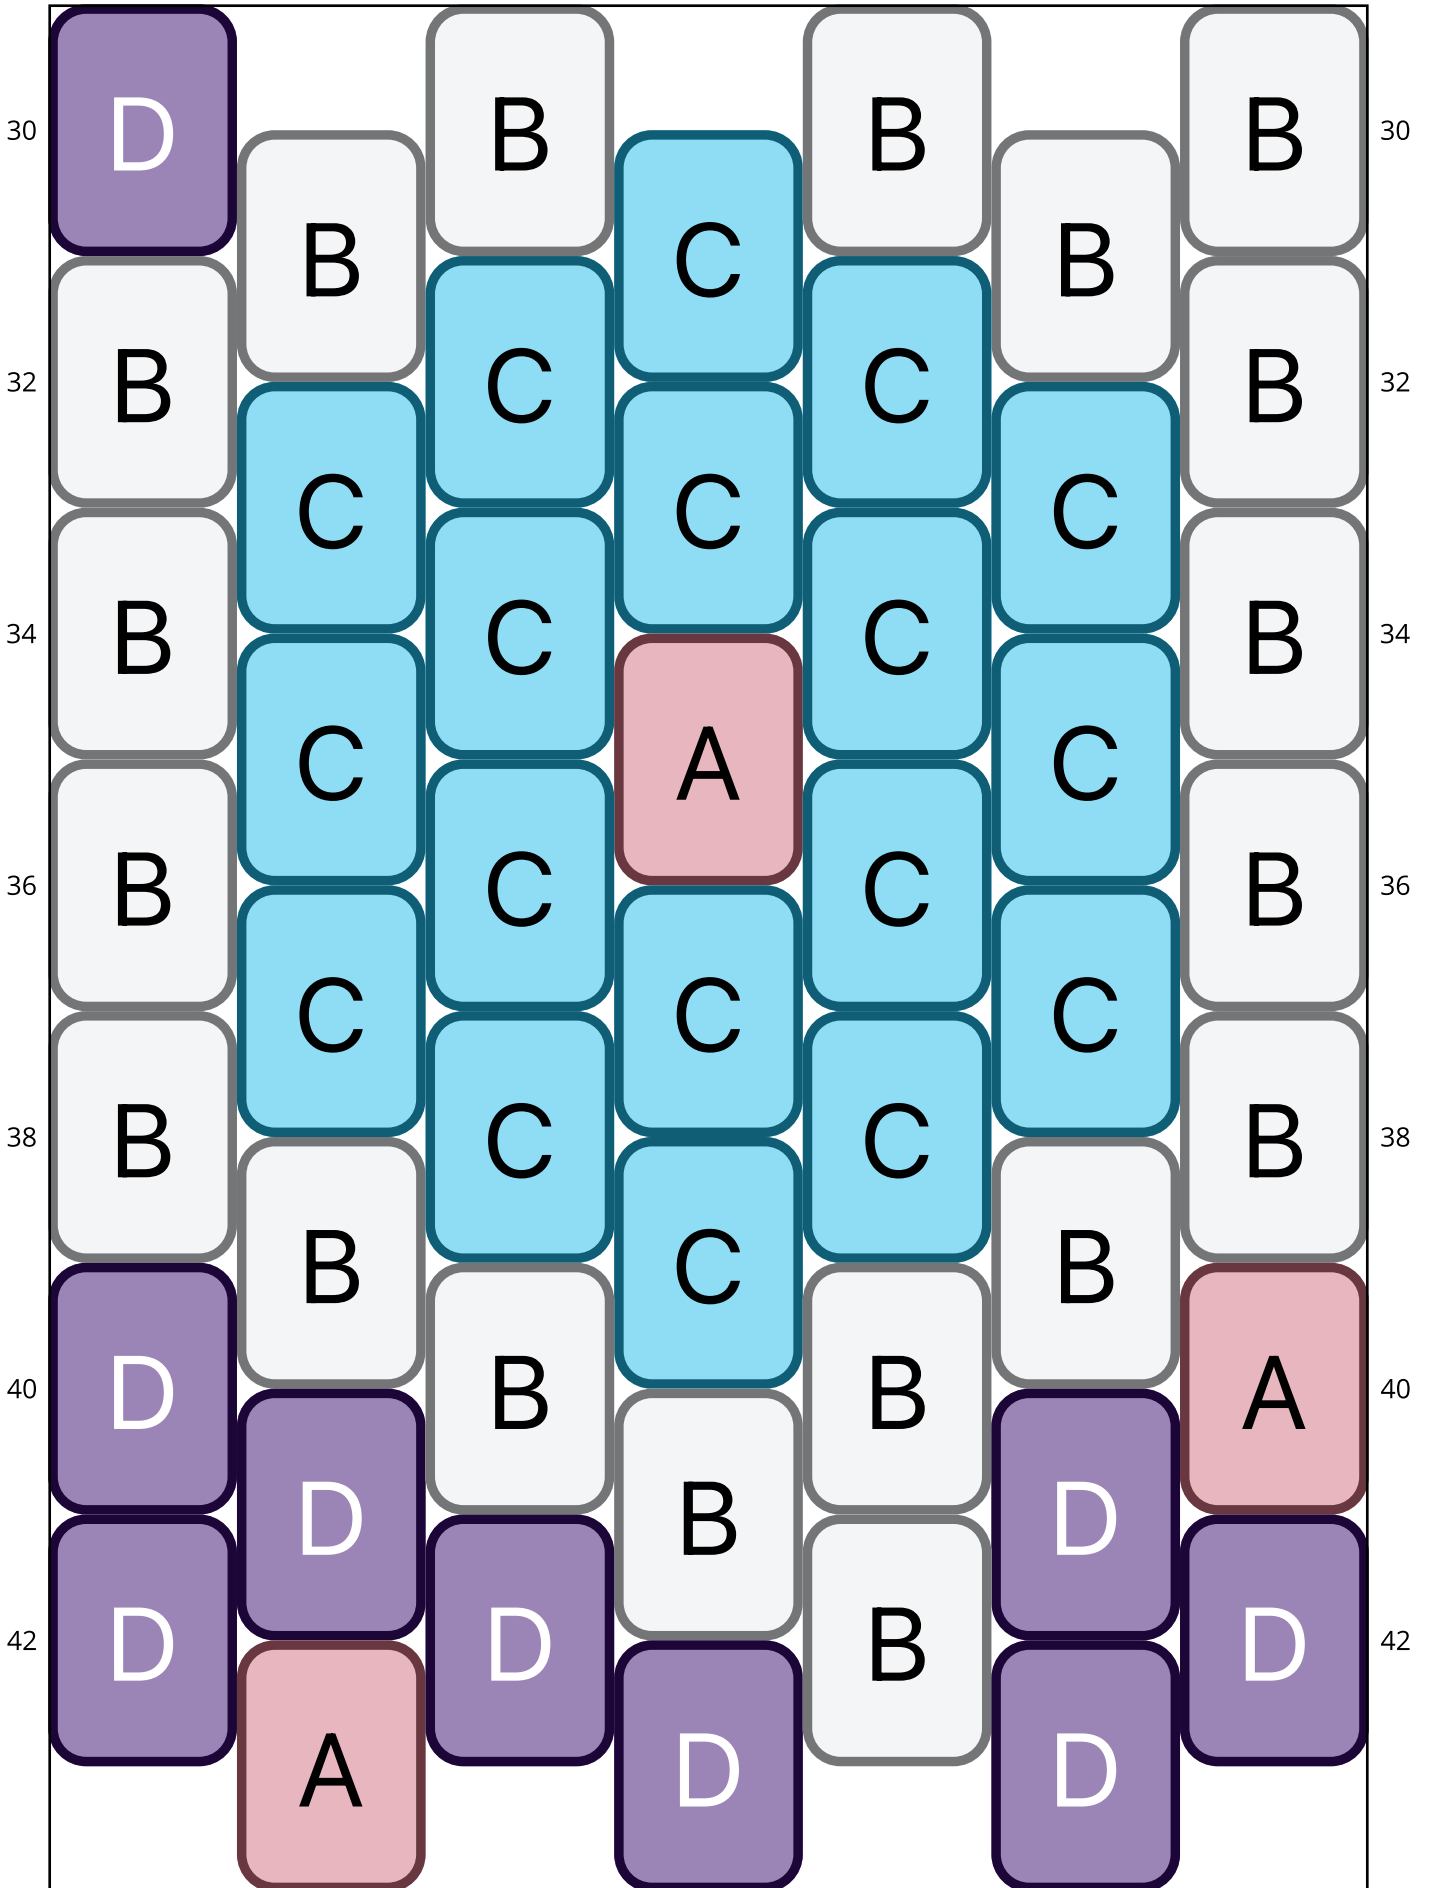

Pilea

Type: Peyote

Width: 7

Height: 36

Finished size: 0,8 x 5,8 cm

Total beads: 252

© 2024 Emmanuelle Royer

www.yulumai.org

Copyright: yulumai2025

Word Chart

Row 1&2 L (3)C, (3)B, (1)C
Row 3 (R) (1)B, (1)D, (1)B, (1)C
Row 4 (L) (1)B, (2)D
Row 5 (R) (3)D, (1)B
Row 6 (L) (1)B, (1)A, (1)D
Row 7 (R) (4)D
Row 8 (L) (1)B, (2)D
Row 9 (R) (1)B, (1)D, (1)B, (1)D
Row 10 (L) (3)B
Row 11 (R) (1)A, (1)B, (1)C, (1)B
Row 12 (L) (2)C, (1)B
Row 13 (R) (1)D, (1)C, (1)A, (1)B
Row 14 (L) (2)C, (1)B
Row 15 (R) (1)D, (2)C, (1)B
Row 16 (L) (2)C, (1)B
Row 17 (R) (1)B, (2)C, (1)B
Row 18 (L) (1)B, (1)C, (1)B
Row 19 (R) (1)C, (2)B, (1)D
Row 20 (L) (1)D, (1)B, (1)C
Row 21 (R) (1)A, (1)B, (2)D
Row 22 (L) (2)D, (1)B
Row 23 (R) (1)B, (2)D, (1)A
Row 24 (L) (2)D, (1)B
Row 25 (R) (1)D, (1)B, (2)D
Row 26 (L) (1)D, (1)B, (1)D
Row 27 (R) (2)D, (1)B, (1)D
Row 28 (L) (2)B, (1)A
Row 29 (R) (1)D, (3)B
Row 30 (L) (1)B, (1)C, (1)B
Row 31 (R) (1)B, (2)C, (1)B
Row 32 (L) (3)C
Row 33 (R) (1)B, (2)C, (1)B
Row 34 (L) (1)C, (1)A, (1)C
Row 35 (R) (1)B, (2)C, (1)B
Row 36 (L) (3)C
Row 37 (R) (1)B, (2)C, (1)B
Row 38 (L) (1)B, (1)C, (1)B
Row 39 (R) (1)D, (2)B, (1)A
Row 40 (L) (1)D, (1)B, (1)D
Row 41 (R) (2)D, (1)B, (1)D

Miyuki Delica 11/0 (DB)

A DB106
Shell Pink Luster
Count: 14

B DB109
Crystal Ivory Gold Luster
Count: 90

C DB113
Transparent Blue Luster
Count: 86

D DB117
Violet Gold Luster
Count: 62