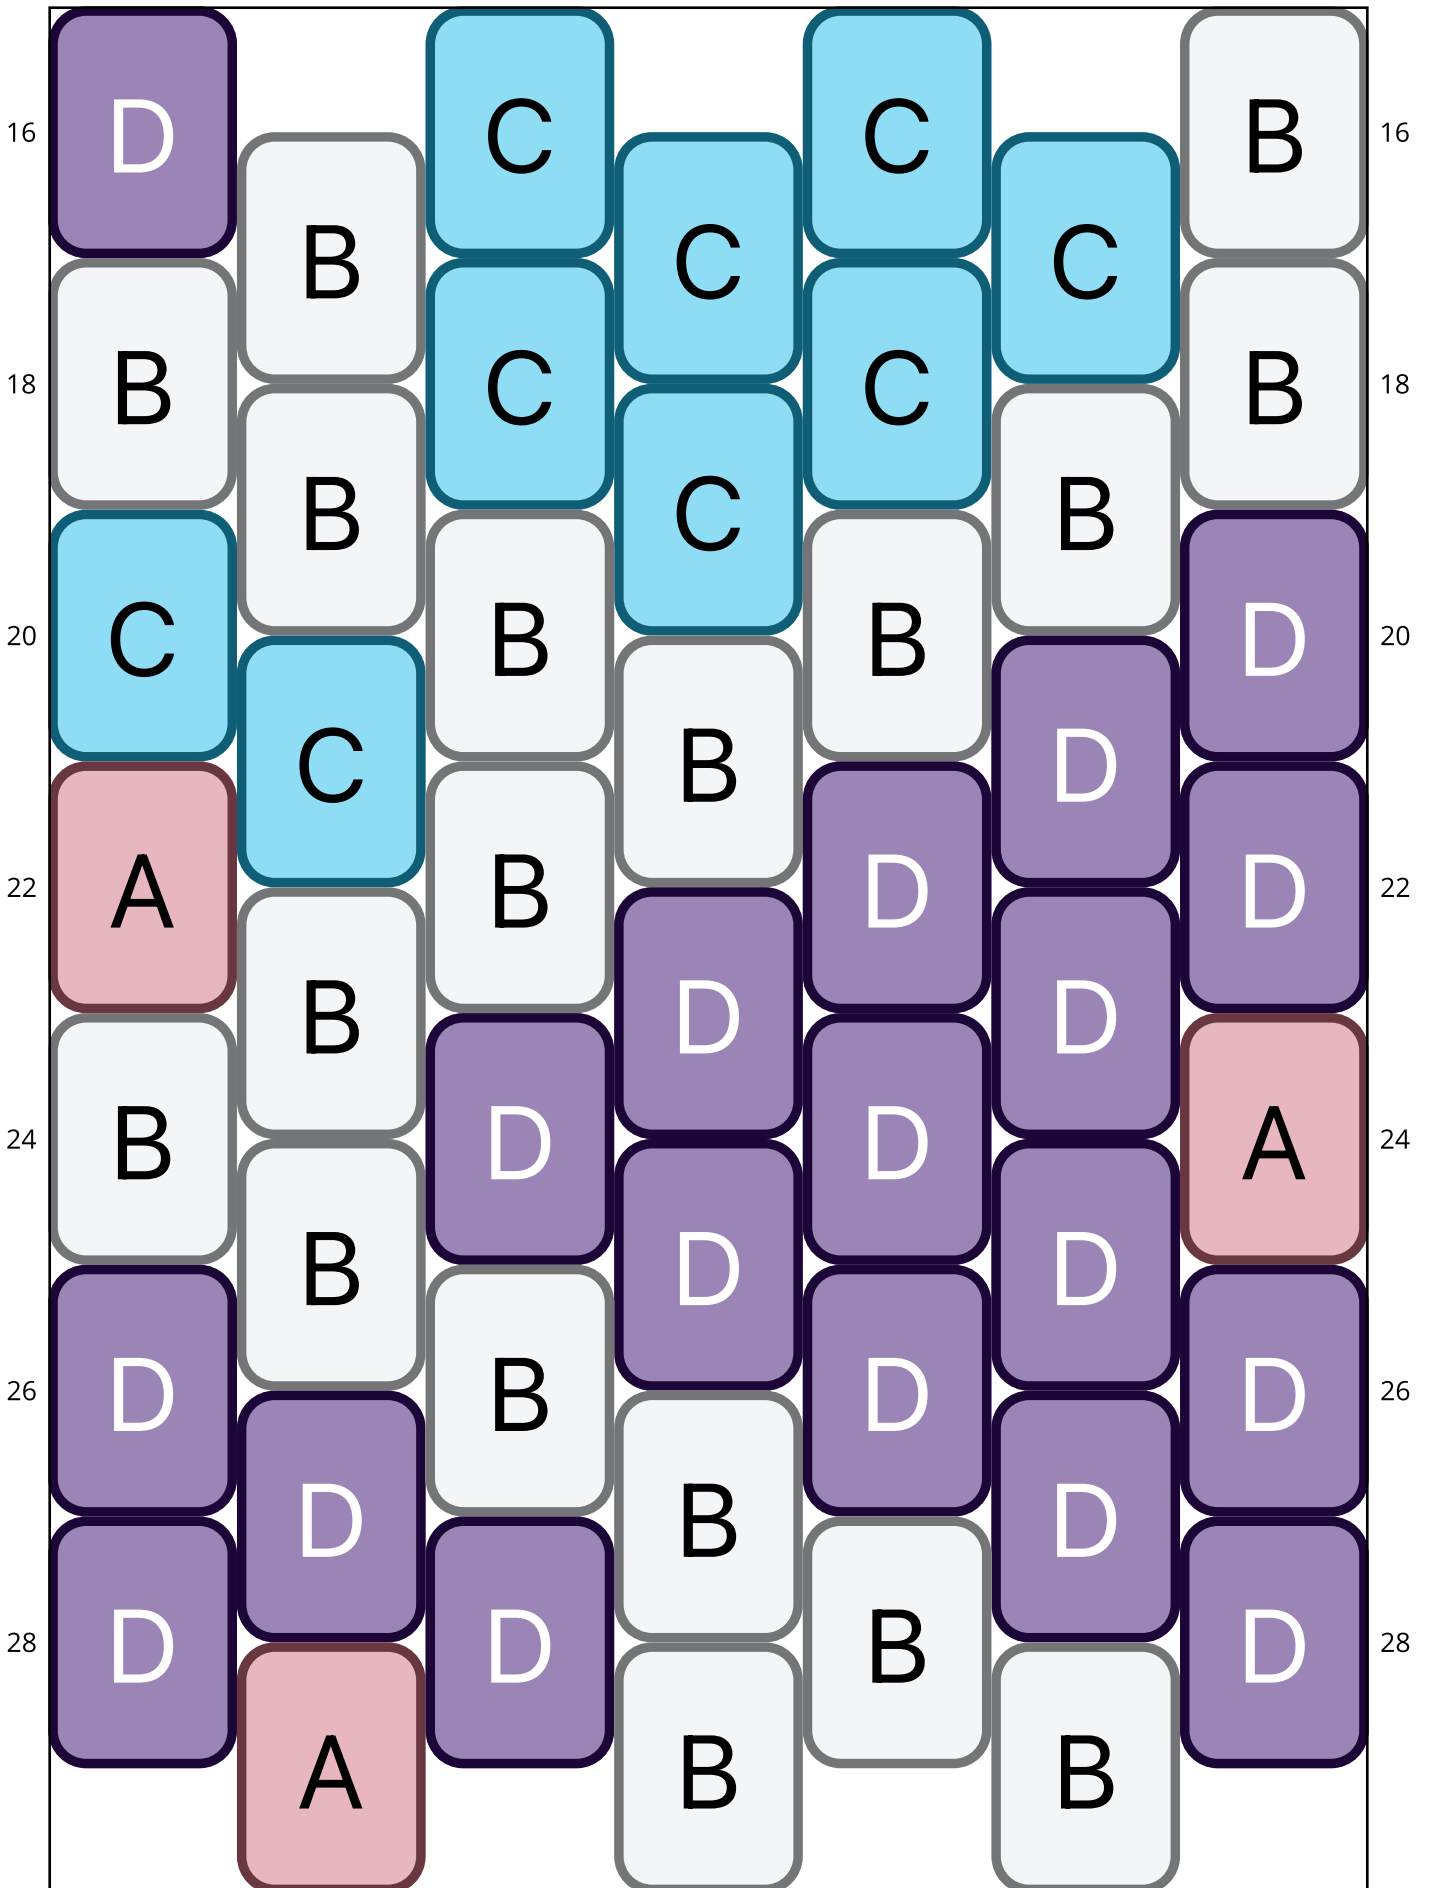

Pilea

Type: Peyote

Width: 7

Height: 36

Finished size: 0,8 x 5,8 cm

Total beads: 252

© 2024 Emmanuelle Royer

www.yulumai.org

Copyright: yulumai2025

Word Chart

Row 1&2 L (3)C, (3)B, (1)C
Row 3 (R) (1)B, (1)D, (1)B, (1)C
Row 4 (L) (1)B, (2)D
Row 5 (R) (3)D, (1)B
Row 6 (L) (1)B, (1)A, (1)D
Row 7 (R) (4)D
Row 8 (L) (1)B, (2)D
Row 9 (R) (1)B, (1)D, (1)B, (1)D
Row 10 (L) (3)B
Row 11 (R) (1)A, (1)B, (1)C, (1)B
Row 12 (L) (2)C, (1)B
Row 13 (R) (1)D, (1)C, (1)A, (1)B
Row 14 (L) (2)C, (1)B
Row 15 (R) (1)D, (2)C, (1)B
Row 16 (L) (2)C, (1)B
Row 17 (R) (1)B, (2)C, (1)B
Row 18 (L) (1)B, (1)C, (1)B
Row 19 (R) (1)C, (2)B, (1)D
Row 20 (L) (1)D, (1)B, (1)C
Row 21 (R) (1)A, (1)B, (2)D
Row 22 (L) (2)D, (1)B
Row 23 (R) (1)B, (2)D, (1)A
Row 24 (L) (2)D, (1)B
Row 25 (R) (1)D, (1)B, (2)D
Row 26 (L) (1)D, (1)B, (1)D
Row 27 (R) (2)D, (1)B, (1)D
Row 28 (L) (2)B, (1)A
Row 29 (R) (1)D, (3)B
Row 30 (L) (1)B, (1)C, (1)B
Row 31 (R) (1)B, (2)C, (1)B
Row 32 (L) (3)C
Row 33 (R) (1)B, (2)C, (1)B
Row 34 (L) (1)C, (1)A, (1)C
Row 35 (R) (1)B, (2)C, (1)B
Row 36 (L) (3)C
Row 37 (R) (1)B, (2)C, (1)B
Row 38 (L) (1)B, (1)C, (1)B
Row 39 (R) (1)D, (2)B, (1)A
Row 40 (L) (1)D, (1)B, (1)D
Row 41 (R) (2)D, (1)B, (1)D

Miyuki Delica 11/0 (DB)

A DB106
Shell Pink Luster
Count: 14

B DB109
Crystal Ivory Gold Luster
Count: 90

C DB113
Transparent Blue Luster
Count: 86

D DB117
Violet Gold Luster
Count: 62