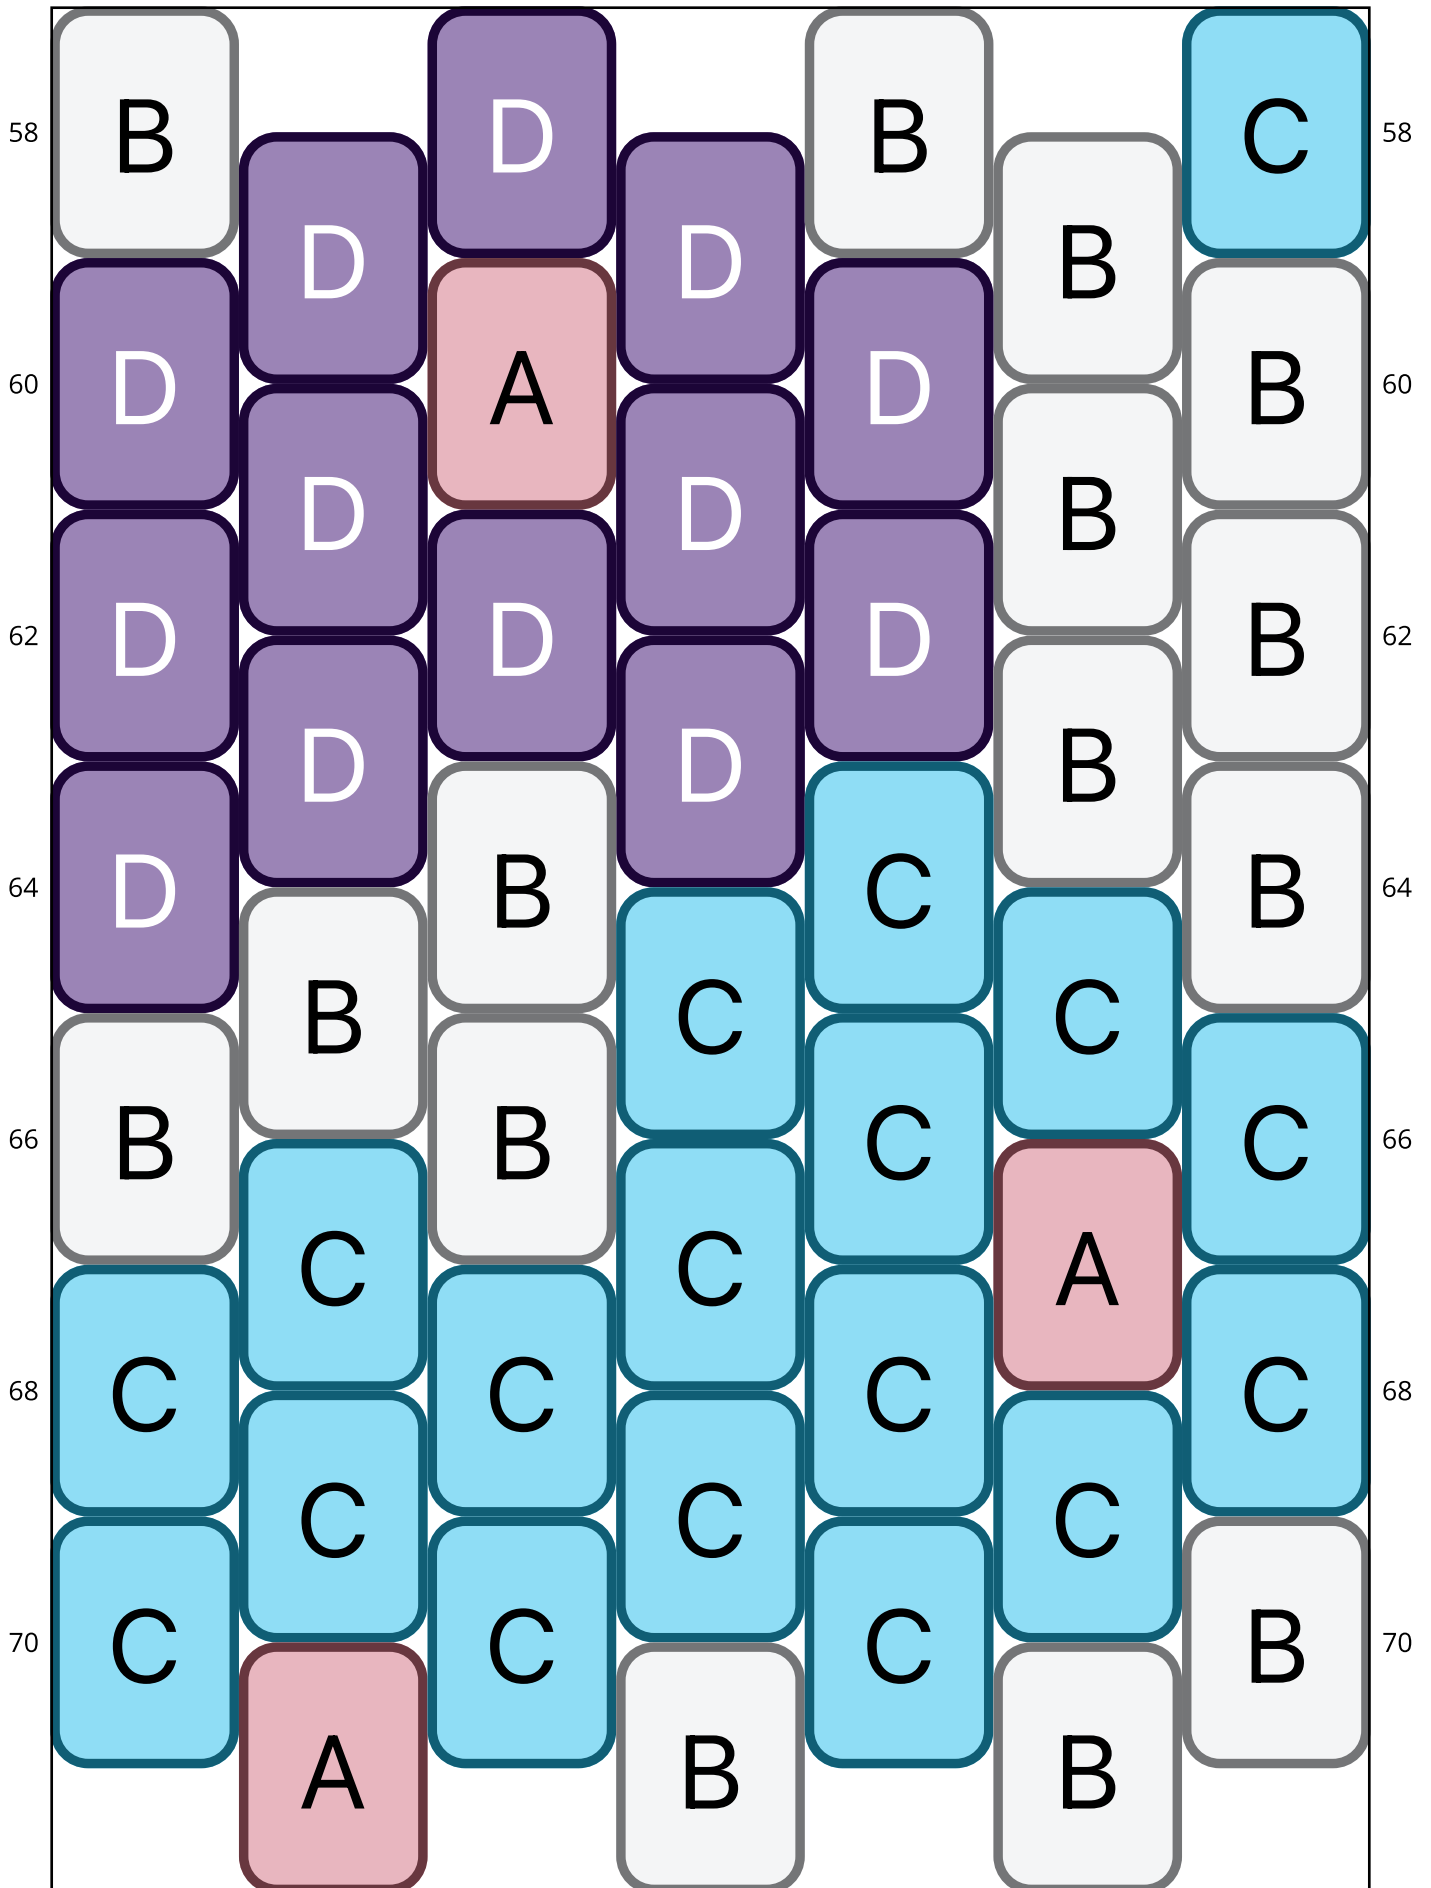

Pilea

Type: Peyote

Width: 7

Height: 36

Finished size: 0,8 x 5,8 cm

Total beads: 252

© 2024 Emmanuelle Royer

www.yulumai.org

Copyright: yulumai2025

Word Chart

Row 1&2 L (3)C, (3)B, (1)C
Row 3 (R) (1)B, (1)D, (1)B, (1)C
Row 4 (L) (1)B, (2)D
Row 5 (R) (3)D, (1)B
Row 6 (L) (1)B, (1)A, (1)D
Row 7 (R) (4)D
Row 8 (L) (1)B, (2)D
Row 9 (R) (1)B, (1)D, (1)B, (1)D
Row 10 (L) (3)B
Row 11 (R) (1)A, (1)B, (1)C, (1)B
Row 12 (L) (2)C, (1)B
Row 13 (R) (1)D, (1)C, (1)A, (1)B
Row 14 (L) (2)C, (1)B
Row 15 (R) (1)D, (2)C, (1)B
Row 16 (L) (2)C, (1)B
Row 17 (R) (1)B, (2)C, (1)B
Row 18 (L) (1)B, (1)C, (1)B
Row 19 (R) (1)C, (2)B, (1)D
Row 20 (L) (1)D, (1)B, (1)C
Row 21 (R) (1)A, (1)B, (2)D
Row 22 (L) (2)D, (1)B
Row 23 (R) (1)B, (2)D, (1)A
Row 24 (L) (2)D, (1)B
Row 25 (R) (1)D, (1)B, (2)D
Row 26 (L) (1)D, (1)B, (1)D
Row 27 (R) (2)D, (1)B, (1)D
Row 28 (L) (2)B, (1)A
Row 29 (R) (1)D, (3)B
Row 30 (L) (1)B, (1)C, (1)B
Row 31 (R) (1)B, (2)C, (1)B
Row 32 (L) (3)C
Row 33 (R) (1)B, (2)C, (1)B
Row 34 (L) (1)C, (1)A, (1)C
Row 35 (R) (1)B, (2)C, (1)B
Row 36 (L) (3)C
Row 37 (R) (1)B, (2)C, (1)B
Row 38 (L) (1)B, (1)C, (1)B
Row 39 (R) (1)D, (2)B, (1)A
Row 40 (L) (1)D, (1)B, (1)D
Row 41 (R) (2)D, (1)B, (1)D

Miyuki Delica 11/0 (DB)

A DB106
Shell Pink Luster
Count: 14

B DB109
Crystal Ivory Gold Luster
Count: 90

C DB113
Transparent Blue Luster
Count: 86

D DB117
Violet Gold Luster
Count: 62