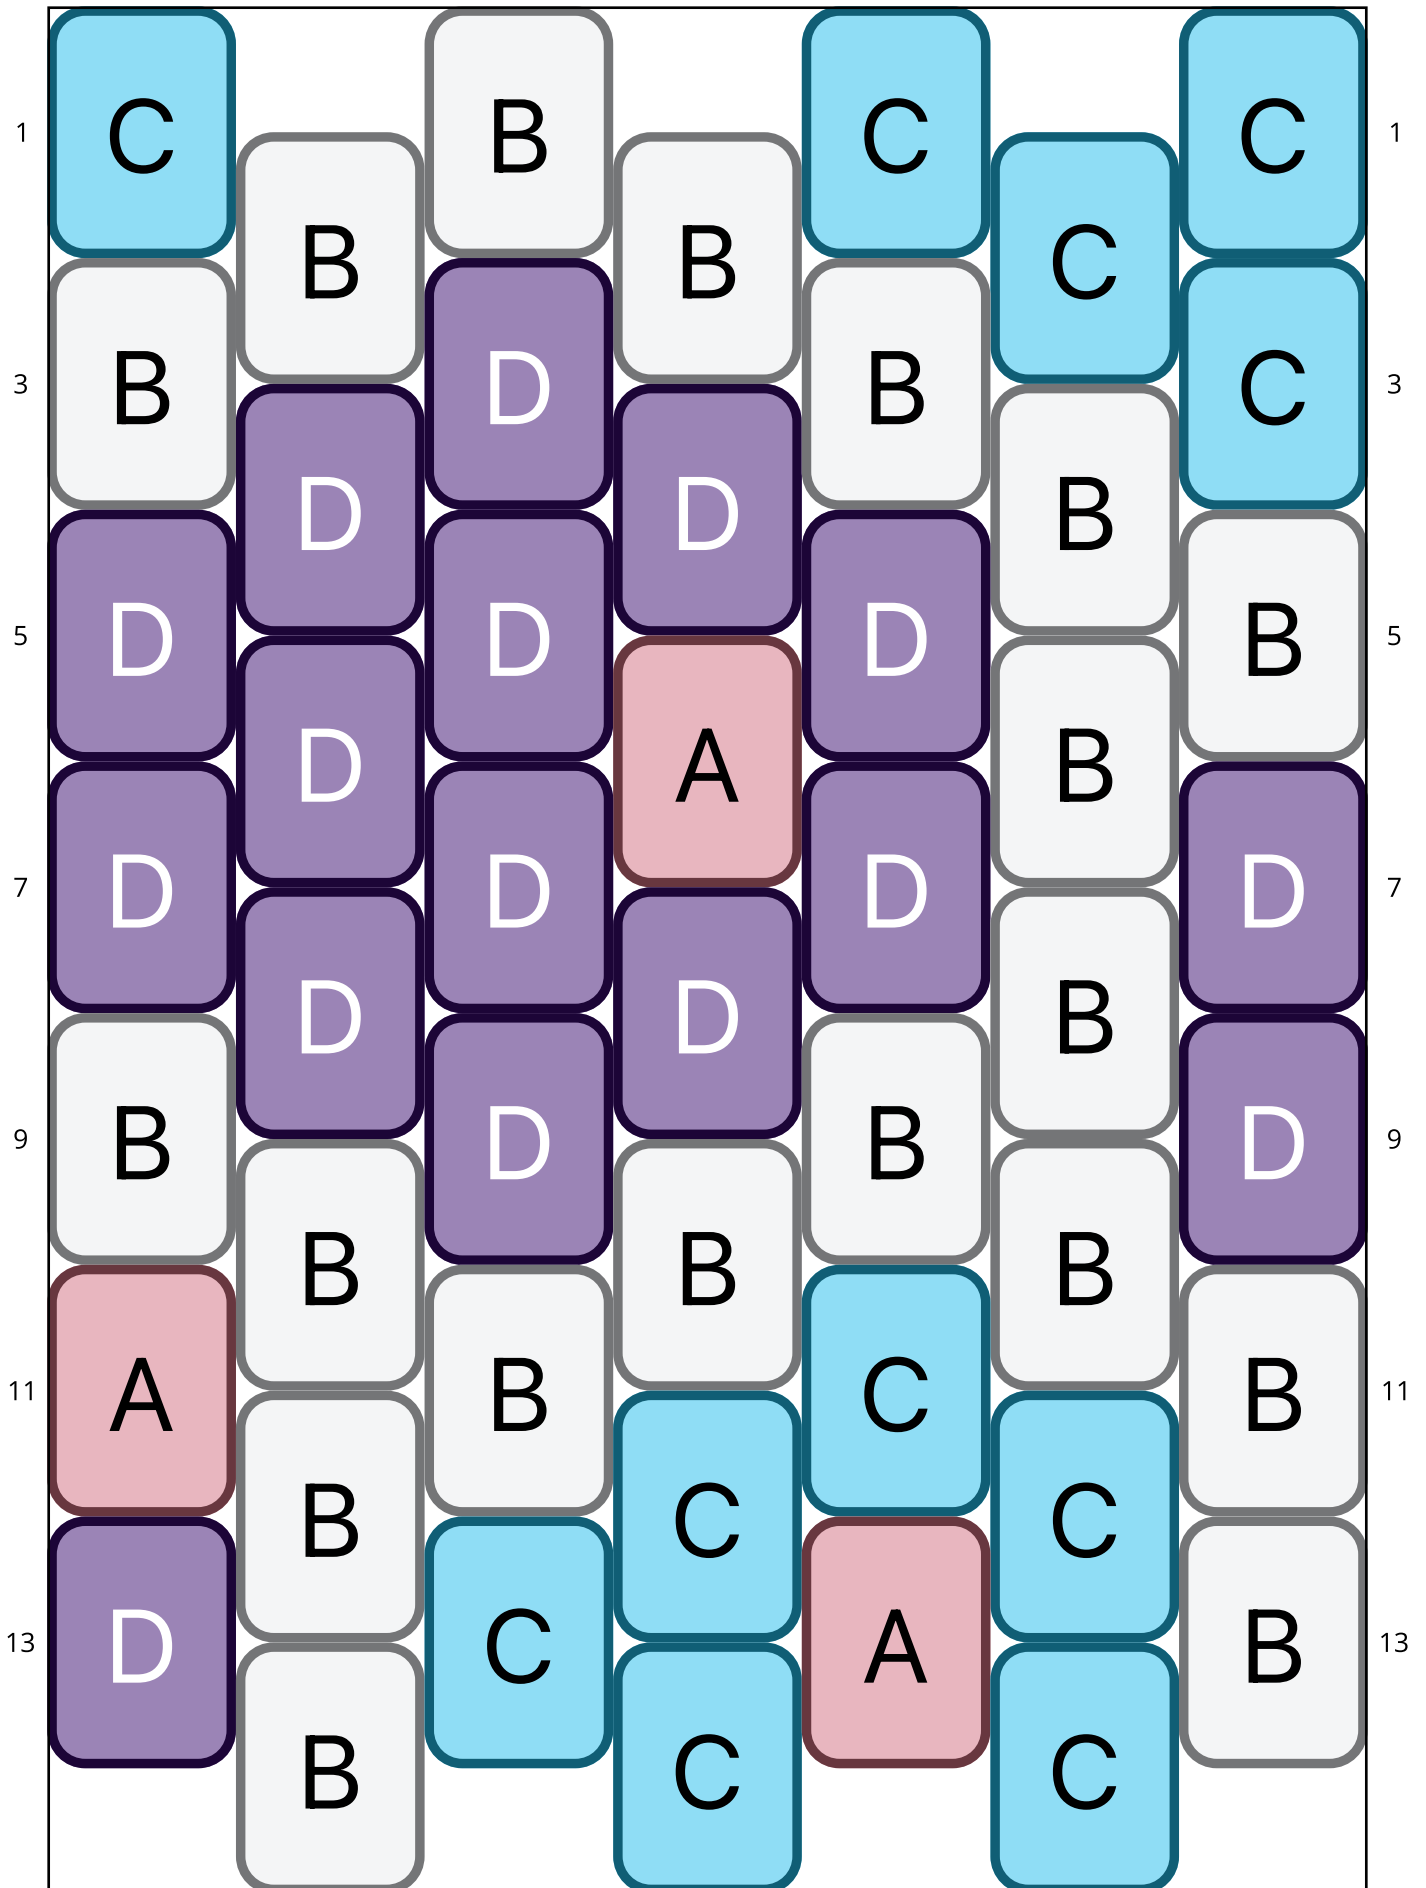

Pilea

Type: Peyote

Width: 7

Height: 36

Finished size: 0,8 x 5,8 cm

Total beads: 252

© 2024 Emmanuelle Royer

www.yulumai.org

Copyright: yulumai2025

Word Chart

Row 1&2 L (3)C, (3)B, (1)C
Row 3 (R) (1)B, (1)D, (1)B, (1)C
Row 4 (L) (1)B, (2)D
Row 5 (R) (3)D, (1)B
Row 6 (L) (1)B, (1)A, (1)D
Row 7 (R) (4)D
Row 8 (L) (1)B, (2)D
Row 9 (R) (1)B, (1)D, (1)B, (1)D
Row 10 (L) (3)B
Row 11 (R) (1)A, (1)B, (1)C, (1)B
Row 12 (L) (2)C, (1)B
Row 13 (R) (1)D, (1)C, (1)A, (1)B
Row 14 (L) (2)C, (1)B
Row 15 (R) (1)D, (2)C, (1)B
Row 16 (L) (2)C, (1)B
Row 17 (R) (1)B, (2)C, (1)B
Row 18 (L) (1)B, (1)C, (1)B
Row 19 (R) (1)C, (2)B, (1)D
Row 20 (L) (1)D, (1)B, (1)C
Row 21 (R) (1)A, (1)B, (2)D
Row 22 (L) (2)D, (1)B
Row 23 (R) (1)B, (2)D, (1)A
Row 24 (L) (2)D, (1)B
Row 25 (R) (1)D, (1)B, (2)D
Row 26 (L) (1)D, (1)B, (1)D
Row 27 (R) (2)D, (1)B, (1)D
Row 28 (L) (2)B, (1)A
Row 29 (R) (1)D, (3)B
Row 30 (L) (1)B, (1)C, (1)B
Row 31 (R) (1)B, (2)C, (1)B
Row 32 (L) (3)C
Row 33 (R) (1)B, (2)C, (1)B
Row 34 (L) (1)C, (1)A, (1)C
Row 35 (R) (1)B, (2)C, (1)B
Row 36 (L) (3)C
Row 37 (R) (1)B, (2)C, (1)B
Row 38 (L) (1)B, (1)C, (1)B
Row 39 (R) (1)D, (2)B, (1)A
Row 40 (L) (1)D, (1)B, (1)D
Row 41 (R) (2)D, (1)B, (1)D

Miyuki Delica 11/0 (DB)

A DB106
Shell Pink Luster
Count: 14

B DB109
Crystal Ivory Gold Luster
Count: 90

C DB113
Transparent Blue Luster
Count: 86

D DB117
Violet Gold Luster
Count: 62