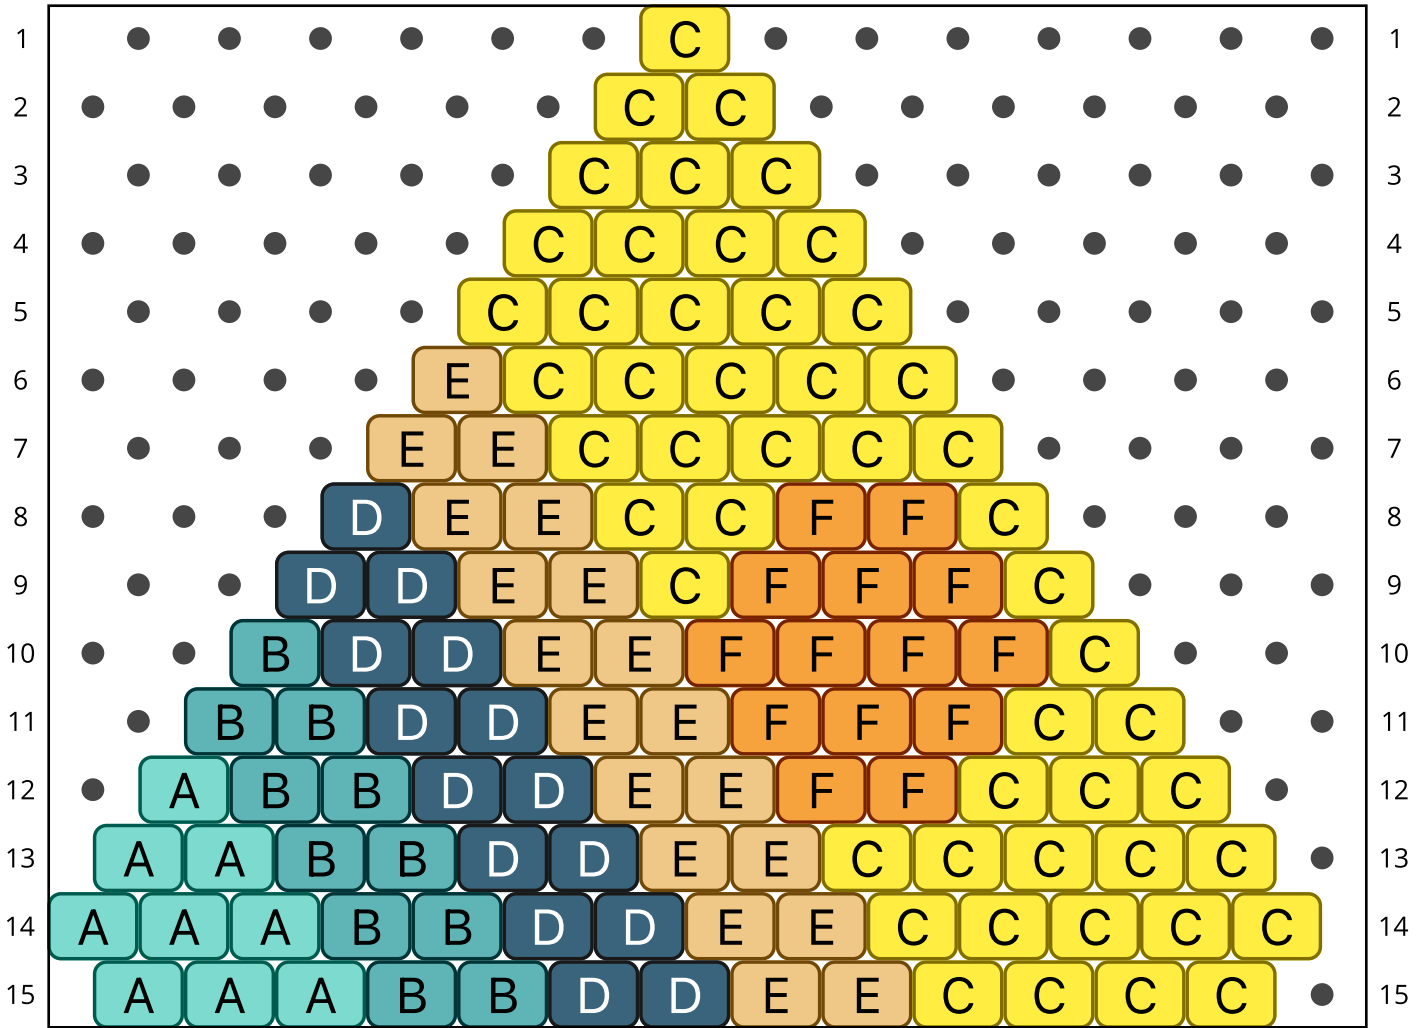

BE097 c

Type: Brick

Width: 14

Height: 15

Fringe: 35

Finished size: 2,3 x 6,0 cm

Total beads: 517

© 2025 Emmanuelle Royer

www.yulumai.org

Copyright: yulumai2025

Word Chart

Row 1 (L) (1)C
Row 2 (R) (2)C
Row 3 (L) (3)C
Row 4 (R) (4)C
Row 5 (L) (5)C
Row 6 (R) (1)E, (5)C
Row 7 (L) (5)C, (2)E
Row 8 (R) (1)D, (2)E, (2)C, (2)F, (1)C
Row 9 (L) (1)C, (3)F, (1)C, (2)E, (2)D
Row 10 (R) (1)B, (2)D, (2)E, (4)F, (1)C
Row 11 (L) (2)C, (3)F, (2)E, (2)D, (2)B
Row 12 (R) (1)A, (2)B, (2)D, (2)E, (2)F, (3)C
Row 13 (L) (5)C, (2)E, (2)D, (2)B, (2)A
Row 14 (R) (3)A, (2)B, (2)D, (2)E, (5)C
Row 15 (L) (4)C, (2)E, (2)D, (2)B, (3)A

Miyuki Delica 11/0 (DB)

DB238
Aqua Green Ceylon
Count: 93

DB729
Opaque Turquoise Green
Count: 72

DB1562
Opaque Canary Luster
Count: 168

DB1763
Emerald Lined Cobalt AB
Count: 83

DB2102
Opaque Banana Duracoat
Count: 87