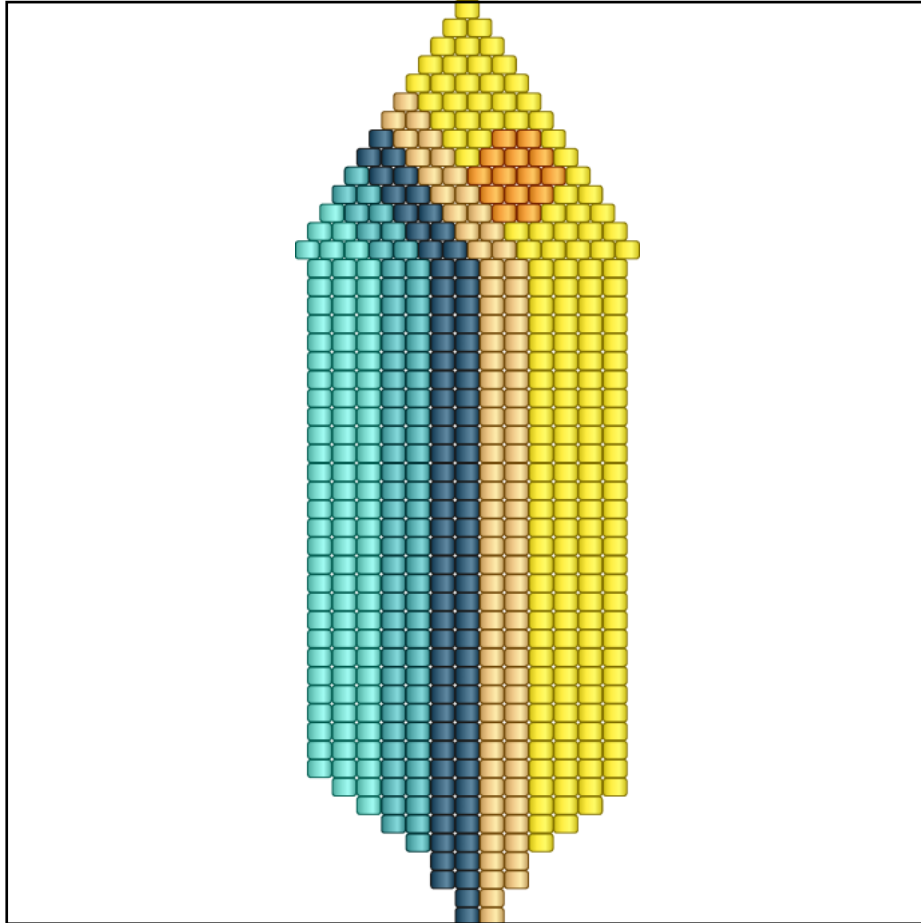

BE097 c

Type: Brick

Width: 14

Height: 15

Fringe: 35

Finished size: 2,3 x 6,0 cm

Total beads: 517

© 2025 Emmanuelle Royer

www.yulumai.org

Copyright: yulumai2025

Word Chart

Row 1 (L) (1)C
Row 2 (R) (2)C
Row 3 (L) (3)C
Row 4 (R) (4)C
Row 5 (L) (5)C
Row 6 (R) (1)E, (5)C
Row 7 (L) (5)C, (2)E
Row 8 (R) (1)D, (2)E, (2)C, (2)F, (1)C
Row 9 (L) (1)C, (3)F, (1)C, (2)E, (2)D
Row 10 (R) (1)B, (2)D, (2)E, (4)F, (1)C
Row 11 (L) (2)C, (3)F, (2)E, (2)D, (2)B
Row 12 (R) (1)A, (2)B, (2)D, (2)E, (2)F, (3)C
Row 13 (L) (5)C, (2)E, (2)D, (2)B, (2)A
Row 14 (R) (3)A, (2)B, (2)D, (2)E, (5)C
Row 15 (L) (4)C, (2)E, (2)D, (2)B, (3)A