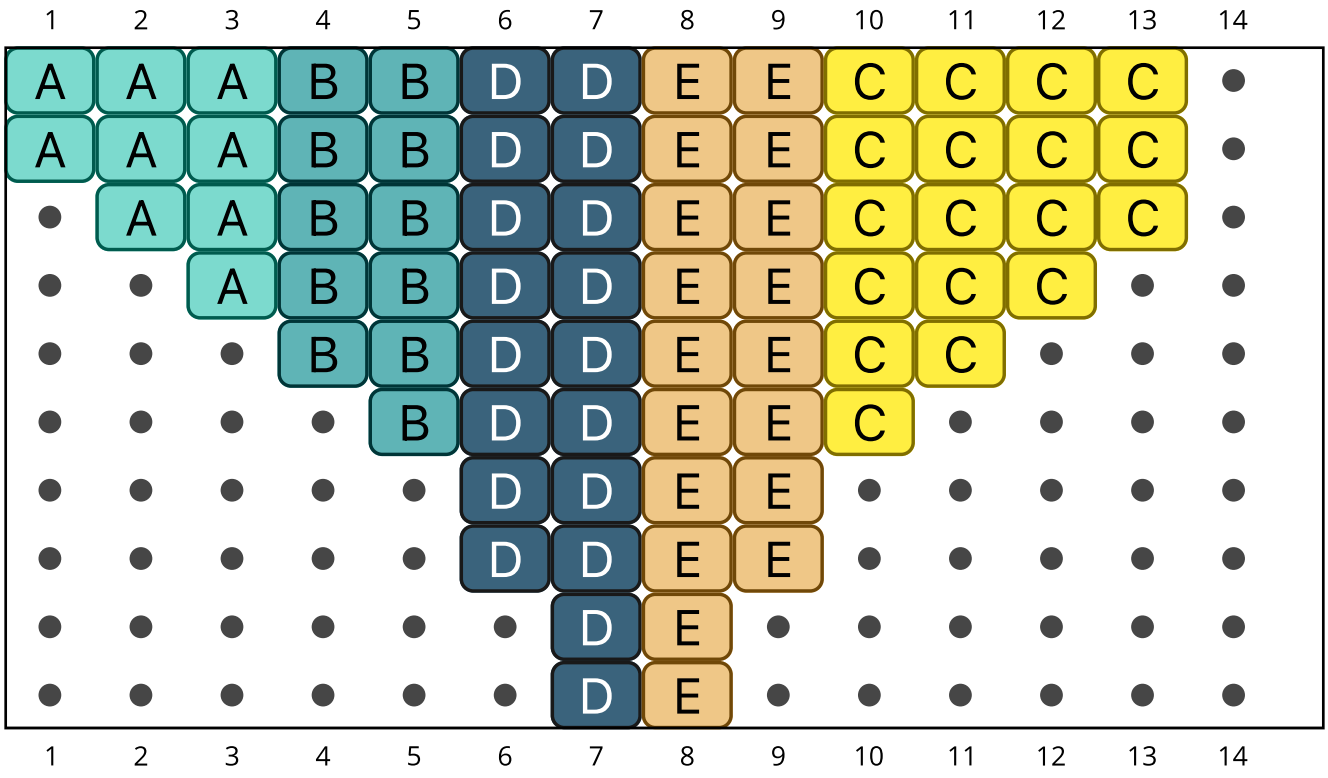

BE097 c

Type: Brick

Width: 14

Height: 15

Fringe: 35

Finished size: 2,3 x 6,0 cm

Total beads: 517

© 2025 Emmanuelle Royer

www.yulumai.org

Copyright: yulumai2025

Word Chart

Row 1 (L) (1)C
Row 2 (R) (2)C
Row 3 (L) (3)C
Row 4 (R) (4)C
Row 5 (L) (5)C
Row 6 (R) (1)E, (5)C
Row 7 (L) (5)C, (2)E
Row 8 (R) (1)D, (2)E, (2)C, (2)F, (1)C
Row 9 (L) (1)C, (3)F, (1)C, (2)E, (2)D
Row 10 (R) (1)B, (2)D, (2)E, (4)F, (1)C
Row 11 (L) (2)C, (3)F, (2)E, (2)D, (2)B
Row 12 (R) (1)A, (2)B, (2)D, (2)E, (2)F, (3)C
Row 13 (L) (5)C, (2)E, (2)D, (2)B, (2)A
Row 14 (R) (3)A, (2)B, (2)D, (2)E, (5)C
Row 15 (L) (4)C, (2)E, (2)D, (2)B, (3)A

Fringe

Column 1 (27)A
Column 2 (28)A
Column 3 (29)A
Column 4 (30)B
Column 5 (31)B
Column 6 (33)D
Column 7 (35)D
Column 8 (35)E
Column 9 (33)E
Column 10 (31)C
Column 11 (30)C
Column 12 (29)C
Column 13 (28)C
Column 14 -

Miyuki Delica 11/0 (DB)

DB238
Aqua Green Ceylon
Count: 93

DB729
Opaque Turquoise Green
Count: 72

DB1562
Opaque Canary Luster
Count: 168

DB1763
Emerald Lined Cobalt AB
Count: 83

DB2102
Opaque Banana Duracoat
Count: 87