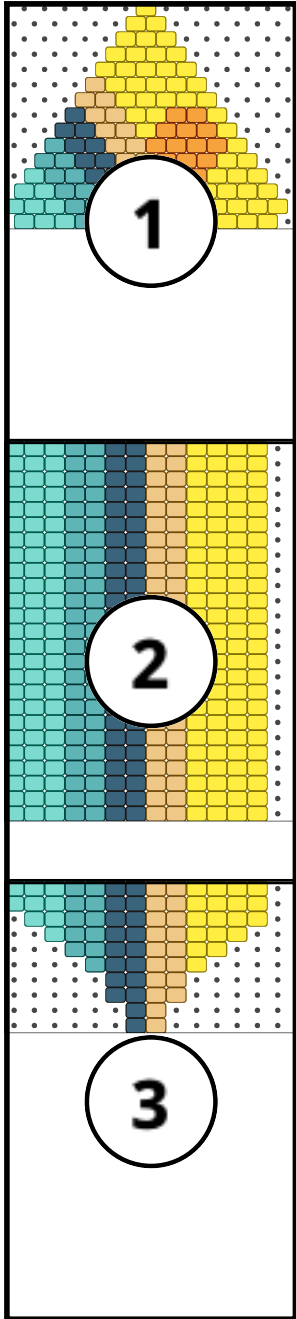

BE097 c

Type: Brick

Width: 14

Height: 15

Fringe: 35

Finished size: 2,3 x 6,0 cm

Total beads: 517

© 2025 Emmanuelle Royer

www.yulumai.org

Copyright: yulumai2025

Word Chart

Row 1 (L) (1)C
Row 2 (R) (2)C
Row 3 (L) (3)C
Row 4 (R) (4)C
Row 5 (L) (5)C
Row 6 (R) (1)E, (5)C
Row 7 (L) (5)C, (2)E
Row 8 (R) (1)D, (2)E, (2)C, (2)F, (1)C
Row 9 (L) (1)C, (3)F, (1)C, (2)E, (2)D
Row 10 (R) (1)B, (2)D, (2)E, (4)F, (1)C
Row 11 (L) (2)C, (3)F, (2)E, (2)D, (2)B
Row 12 (R) (1)A, (2)B, (2)D, (2)E, (2)F, (3)C
Row 13 (L) (5)C, (2)E, (2)D, (2)B, (2)A
Row 14 (R) (3)A, (2)B, (2)D, (2)E, (5)C
Row 15 (L) (4)C, (2)E, (2)D, (2)B, (3)A

Fringe

Column 1 (27)A
Column 2 (28)A
Column 3 (29)A
Column 4 (30)B
Column 5 (31)B
Column 6 (33)D
Column 7 (35)D
Column 8 (35)E
Column 9 (33)E
Column 10 (31)C
Column 11 (30)C
Column 12 (29)C
Column 13 (28)C
Column 14 -

Miyuki Delica 11/0 (DB)

DB238
Aqua Green Ceylon
Count: 93

DB729
Opaque Turquoise Green
Count: 72

DB1562
Opaque Canary Luster
Count: 168

DB1763
Emerald Lined Cobalt AB
Count: 83

DB2102
Opaque Banana Duracoat
Count: 87