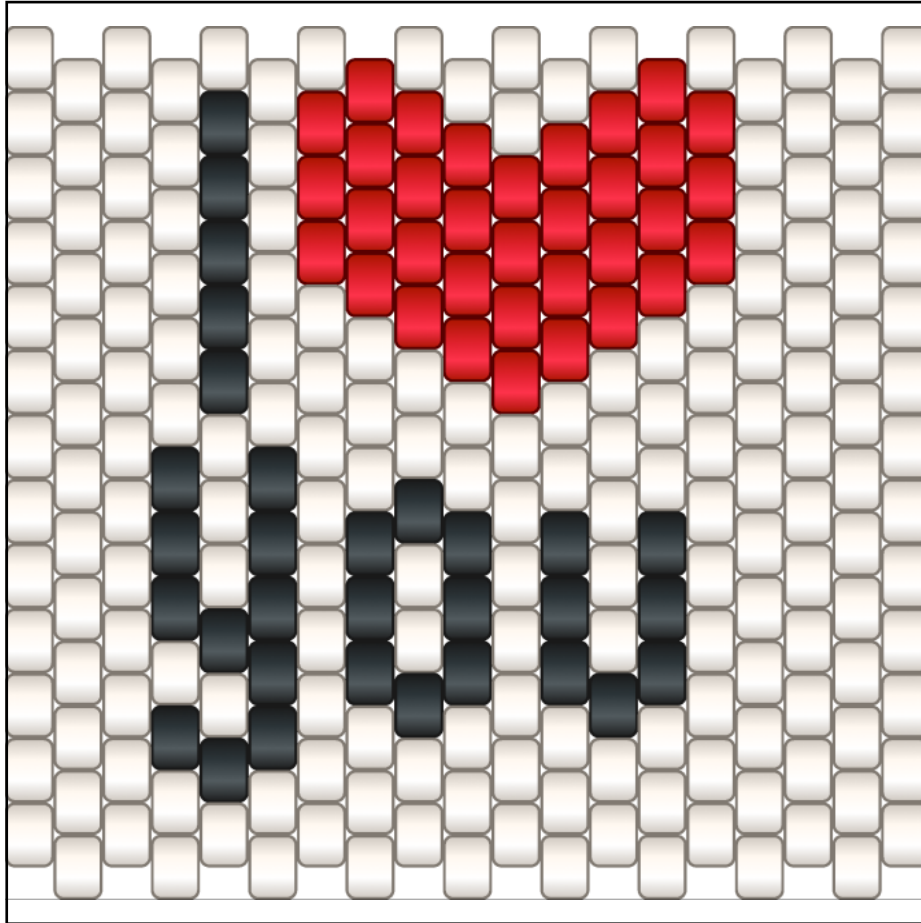

# Fidelity

Type: Peyote

Width: 19

Height: 13

Finished size: 2,3 x 2,2 cm

Total beads: 247

© 2026 Emmanuelle Royer

[www.yulumai.org](http://www.yulumai.org)