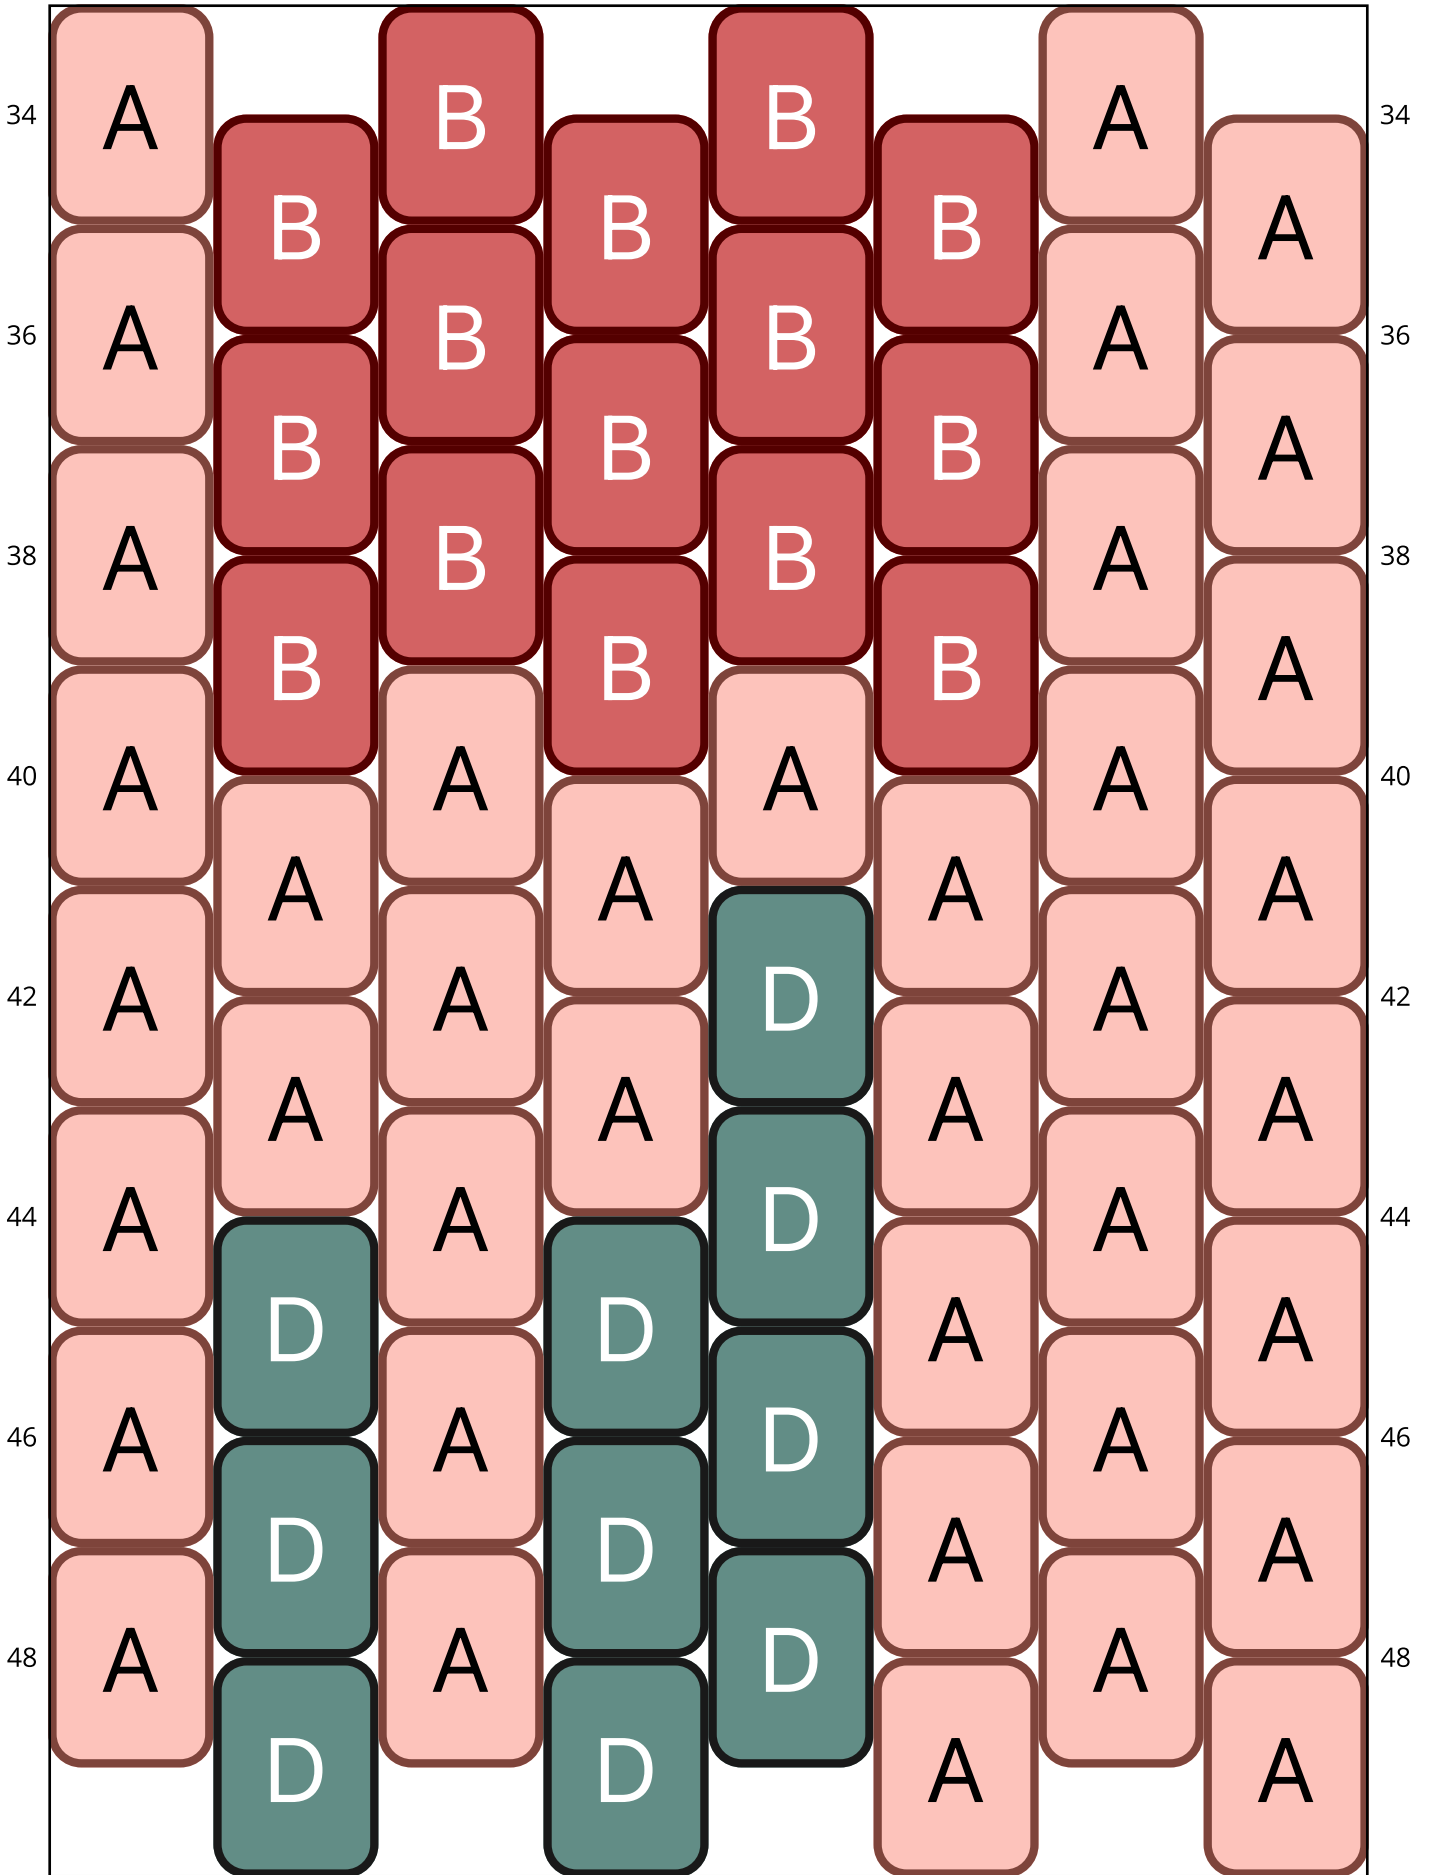

Taddart

Type: Peyote

Width: 8

Height: 36

Finished size: 1,0 x 5,8 cm

Total beads: 288

© 2024 Emmanuelle Royer

www.yulumai.org

Copyright: yulumai2025

Word Chart

Row 1&2 L (8)A
Row 3 (R) (4)A
Row 4 (L) (4)A
Row 5 (R) (1)A, (2)B, (1)A
Row 6 (L) (1)A, (3)B
Row 7 (R) (1)A, (2)B, (1)A
Row 8 (L) (1)A, (3)B
Row 9 (R) (1)A, (2)B, (1)A
Row 10 (L) (1)A, (3)B
Row 11 (R) (1)A, (2)B, (1)A
Row 12 (L) (1)A, (3)B
Row 13 (R) (1)A, (2)B, (1)A
Row 14 (L) (1)A, (3)B
Row 15 (R) (1)A, (2)B, (1)A
Row 16 (L) (1)A, (3)B
Row 17 (R) (1)A, (2)B, (1)A
Row 18 (L) (1)A, (3)B
Row 19 (R) (4)A
Row 20 (L) (4)A
Row 21 (R) (4)A
Row 22 (L) (4)A
Row 23 (R) (4)A
Row 24 (L) (4)A
Row 25 (R) (1)A, (2)B, (1)A
Row 26 (L) (1)A, (3)B
Row 27 (R) (1)A, (2)B, (1)A
Row 28 (L) (1)A, (3)B
Row 29 (R) (1)A, (2)B, (1)A
Row 30 (L) (1)A, (3)B
Row 31 (R) (1)A, (2)B, (1)A
Row 32 (L) (1)A, (3)B
Row 33 (R) (1)A, (2)B, (1)A
Row 34 (L) (1)A, (3)B
Row 35 (R) (1)A, (2)B, (1)A
Row 36 (L) (1)A, (3)B
Row 37 (R) (1)A, (2)B, (1)A
Row 38 (L) (1)A, (3)B
Row 39 (R) (4)A
Row 40 (L) (4)A
Row 41 (R) (2)A, (1)D, (1)A

Row 42 (L) (4)A
Row 43 (R) (2)A, (1)D, (1)A
Row 44 (L) (2)A, (2)D
Row 45 (R) (2)A, (1)D, (1)A
Row 46 (L) (2)A, (2)D
Row 47 (R) (2)A, (1)D, (1)A
Row 48 (L) (2)A, (2)D
Row 49 (R) (1)A, (3)D
Row 50 (L) (1)D, (1)A, (1)D, (1)A
Row 51 (R) (1)A, (3)D
Row 52 (L) (1)A, (2)D, (1)A
Row 53 (R) (1)A, (1)C, (1)D, (1)A
Row 54 (L) (1)A, (1)C, (1)D, (1)A
Row 55 (R) (1)E, (2)C, (1)A
Row 56 (L) (1)E, (2)C, (1)E
Row 57 (R) (1)E, (2)C, (1)E
Row 58 (L) (1)E, (2)C, (1)E
Row 59 (R) (1)E, (2)C, (1)E
Row 60 (L) (1)E, (2)C, (1)E
Row 61 (R) (1)E, (2)C, (1)E
Row 62 (L) (1)E, (2)C, (1)E
Row 63 (R) (1)E, (2)C, (1)E
Row 64 (L) (1)E, (2)C, (1)E
Row 65 (R) (1)E, (2)C, (1)E
Row 66 (L) (1)E, (2)C, (1)E
Row 67 (R) (2)E, (1)C, (1)E
Row 68 (L) (1)E, (2)C, (1)E
Row 69 (R) (2)E, (1)C, (1)E
Row 70 (L) (2)E, (1)C, (1)E
Row 71 (R) (2)E, (1)C, (1)E
Row 72 (L) (2)E, (1)C, (1)E

E DB2352
Opaque Terracotta Duracoat
Count: 40