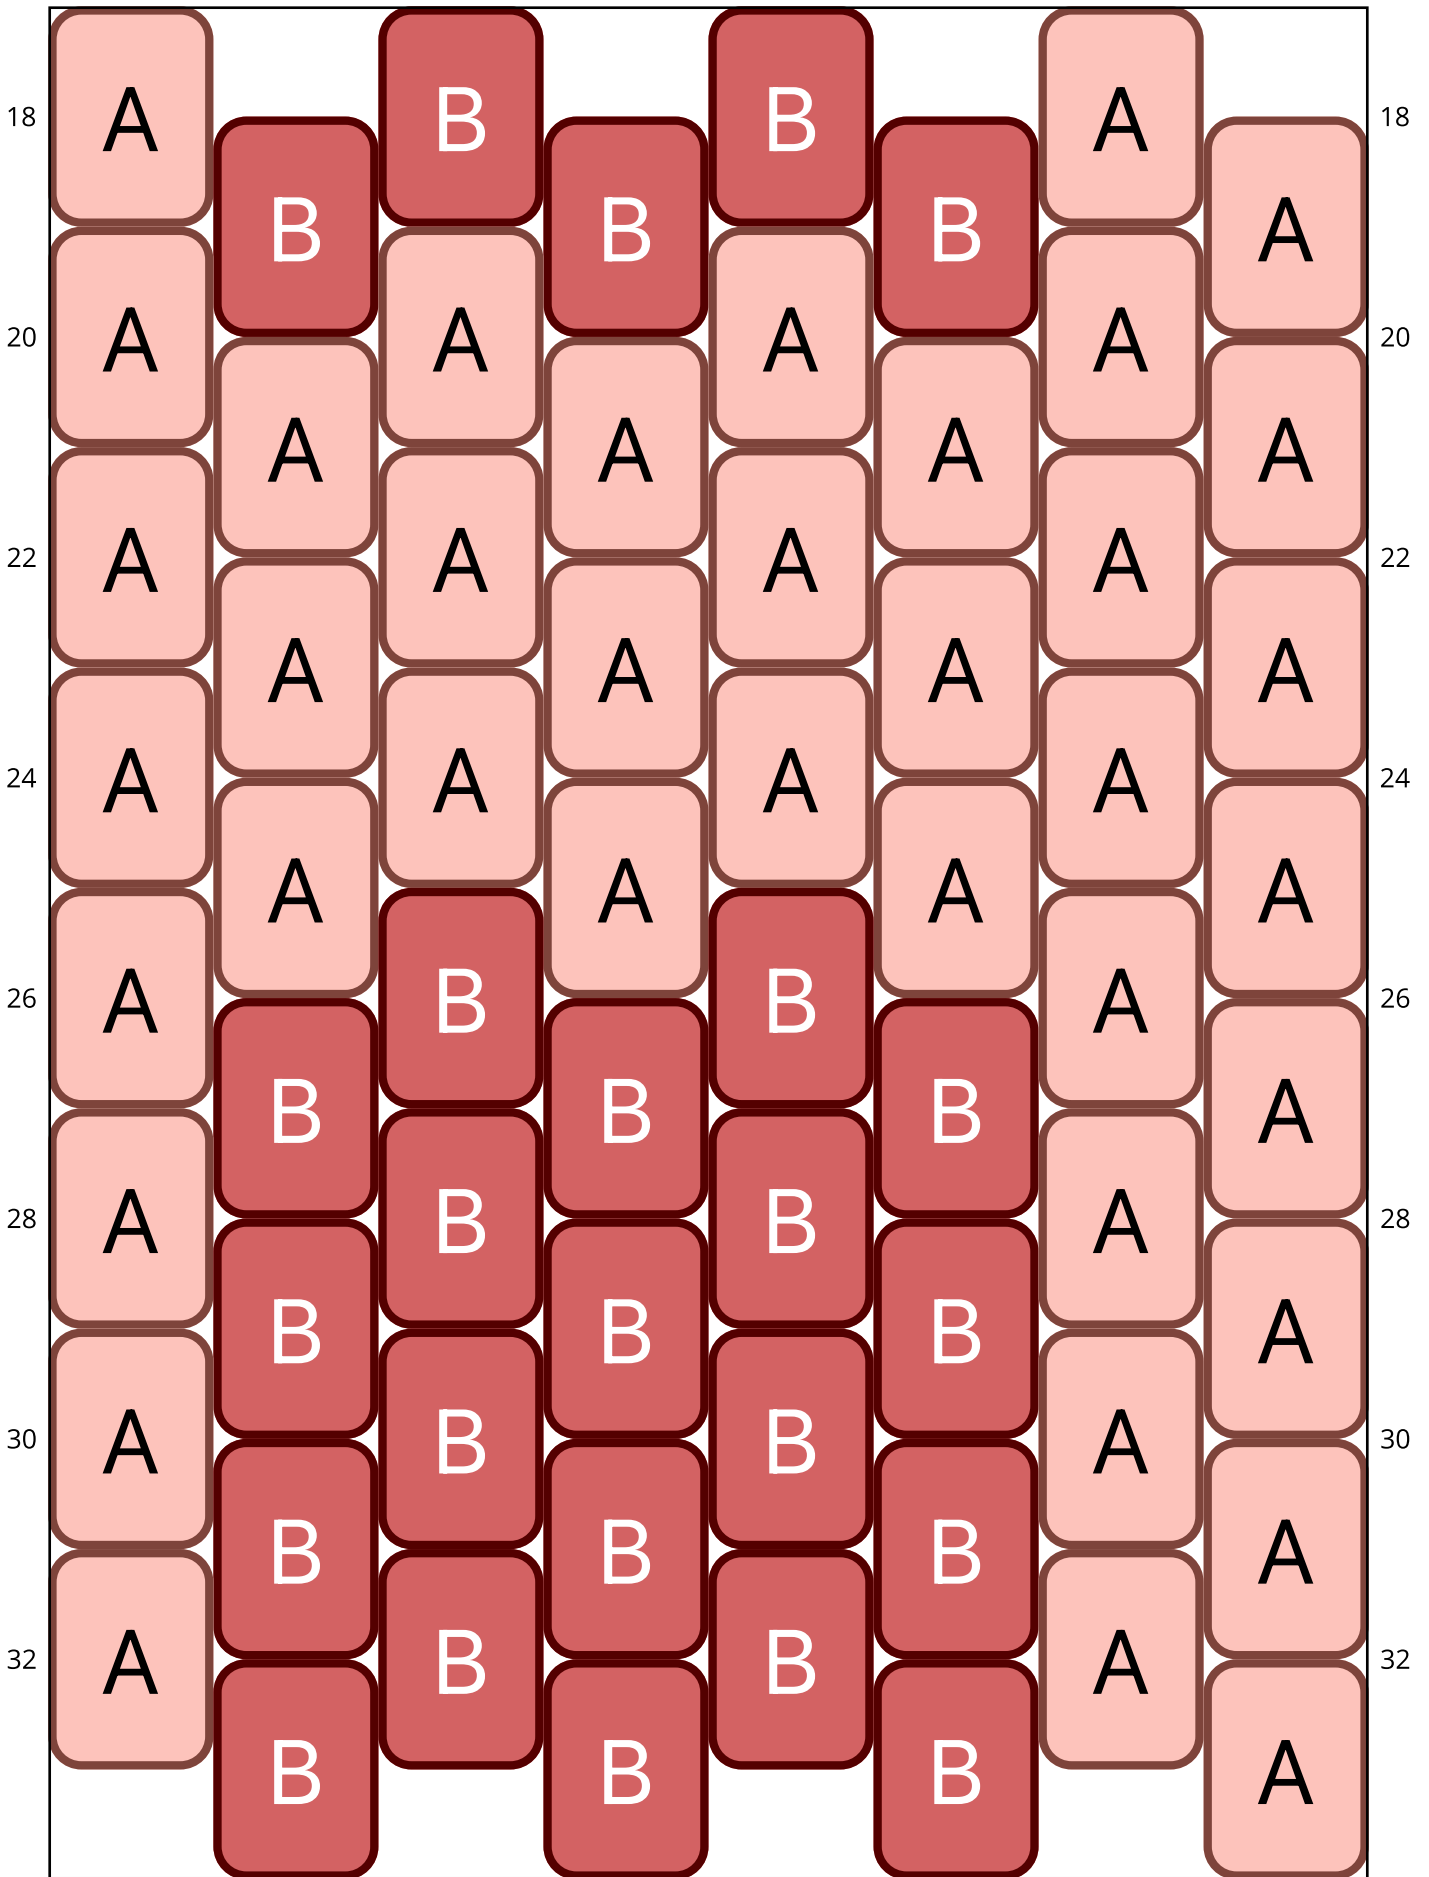

Taddart

Type: Peyote

Width: 8

Height: 36

Finished size: 1,0 x 5,8 cm

Total beads: 288

© 2024 Emmanuelle Royer

www.yulumai.org

Copyright: yulumai2025

Word Chart

Row 1&2 L (8)A
Row 3 (R) (4)A
Row 4 (L) (4)A
Row 5 (R) (1)A, (2)B, (1)A
Row 6 (L) (1)A, (3)B
Row 7 (R) (1)A, (2)B, (1)A
Row 8 (L) (1)A, (3)B
Row 9 (R) (1)A, (2)B, (1)A
Row 10 (L) (1)A, (3)B
Row 11 (R) (1)A, (2)B, (1)A
Row 12 (L) (1)A, (3)B
Row 13 (R) (1)A, (2)B, (1)A
Row 14 (L) (1)A, (3)B
Row 15 (R) (1)A, (2)B, (1)A
Row 16 (L) (1)A, (3)B
Row 17 (R) (1)A, (2)B, (1)A
Row 18 (L) (1)A, (3)B
Row 19 (R) (4)A
Row 20 (L) (4)A
Row 21 (R) (4)A
Row 22 (L) (4)A
Row 23 (R) (4)A
Row 24 (L) (4)A
Row 25 (R) (1)A, (2)B, (1)A
Row 26 (L) (1)A, (3)B
Row 27 (R) (1)A, (2)B, (1)A
Row 28 (L) (1)A, (3)B
Row 29 (R) (1)A, (2)B, (1)A
Row 30 (L) (1)A, (3)B
Row 31 (R) (1)A, (2)B, (1)A
Row 32 (L) (1)A, (3)B
Row 33 (R) (1)A, (2)B, (1)A
Row 34 (L) (1)A, (3)B
Row 35 (R) (1)A, (2)B, (1)A
Row 36 (L) (1)A, (3)B
Row 37 (R) (1)A, (2)B, (1)A
Row 38 (L) (1)A, (3)B
Row 39 (R) (4)A
Row 40 (L) (4)A
Row 41 (R) (2)A, (1)D, (1)A

Row 42 (L) (4)A
Row 43 (R) (2)A, (1)D, (1)A
Row 44 (L) (2)A, (2)D
Row 45 (R) (2)A, (1)D, (1)A
Row 46 (L) (2)A, (2)D
Row 47 (R) (2)A, (1)D, (1)A
Row 48 (L) (2)A, (2)D
Row 49 (R) (1)A, (3)D
Row 50 (L) (1)D, (1)A, (1)D, (1)A
Row 51 (R) (1)A, (3)D
Row 52 (L) (1)A, (2)D, (1)A
Row 53 (R) (1)A, (1)C, (1)D, (1)A
Row 54 (L) (1)A, (1)C, (1)D, (1)A
Row 55 (R) (1)E, (2)C, (1)A
Row 56 (L) (1)E, (2)C, (1)E
Row 57 (R) (1)E, (2)C, (1)E
Row 58 (L) (1)E, (2)C, (1)E
Row 59 (R) (1)E, (2)C, (1)E
Row 60 (L) (1)E, (2)C, (1)E
Row 61 (R) (1)E, (2)C, (1)E
Row 62 (L) (1)E, (2)C, (1)E
Row 63 (R) (1)E, (2)C, (1)E
Row 64 (L) (1)E, (2)C, (1)E
Row 65 (R) (1)E, (2)C, (1)E
Row 66 (L) (1)E, (2)C, (1)E
Row 67 (R) (2)E, (1)C, (1)E
Row 68 (L) (1)E, (2)C, (1)E
Row 69 (R) (2)E, (1)C, (1)E
Row 70 (L) (2)E, (1)C, (1)E
Row 71 (R) (2)E, (1)C, (1)E
Row 72 (L) (2)E, (1)C, (1)E

E DB2352
Opaque Terracotta Duracoat
Count: 40