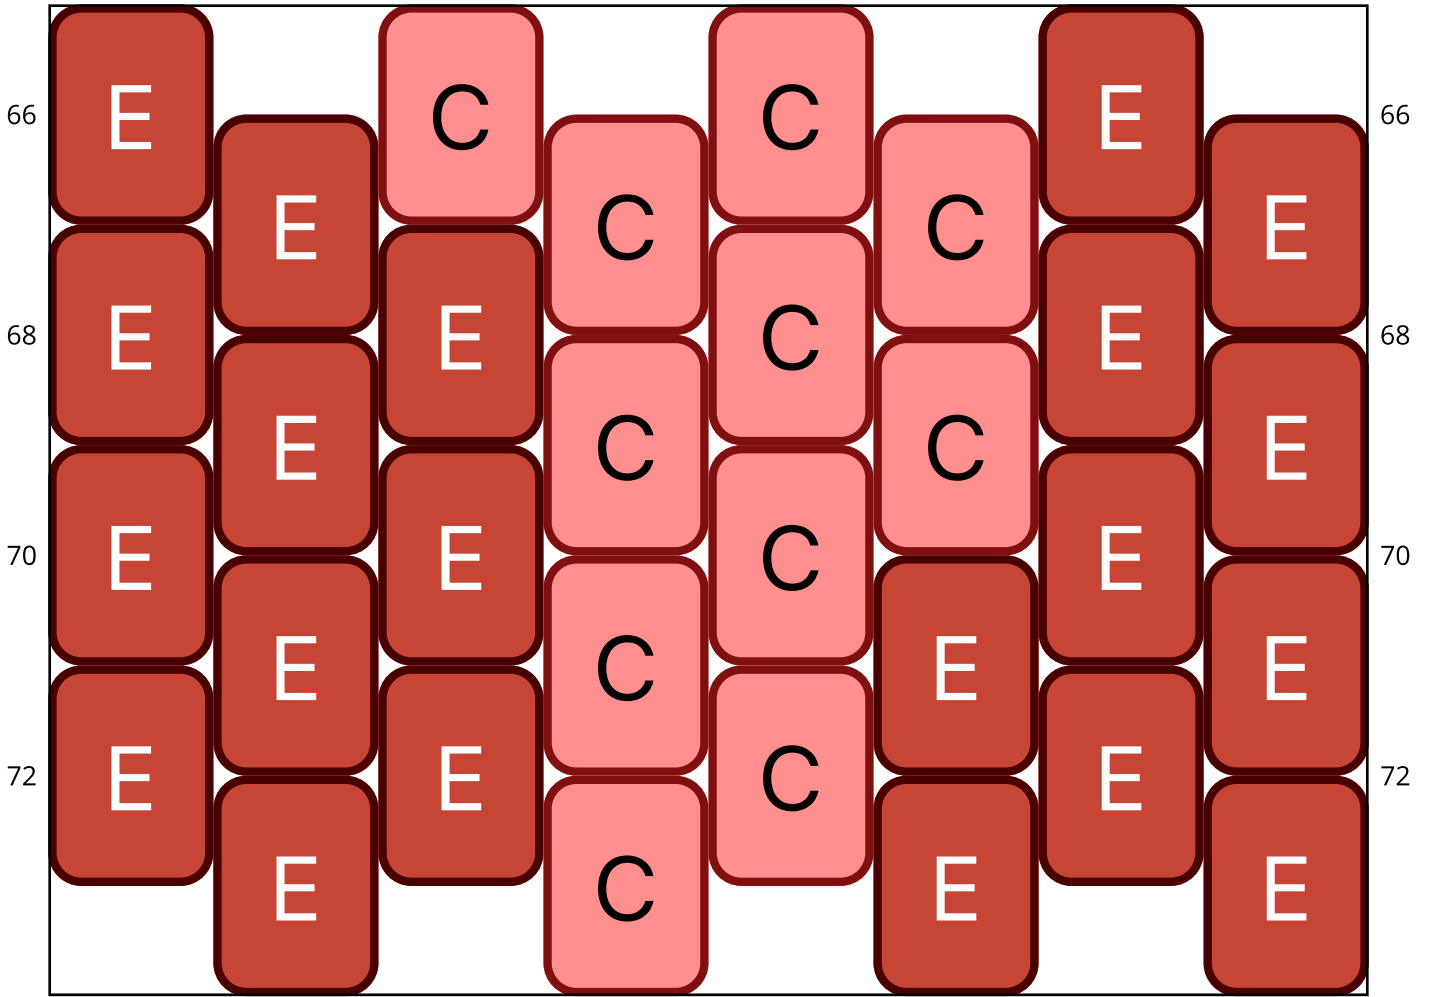

Taddart

Type: Peyote

Width: 8

Height: 36

Finished size: 1,0 x 5,8 cm

Total beads: 288

© 2024 Emmanuelle Royer

www.yulumai.org

Copyright: yulumai2025

Word Chart

Row 1&2 L (8)A
Row 3 (R) (4)A
Row 4 (L) (4)A
Row 5 (R) (1)A, (2)B, (1)A
Row 6 (L) (1)A, (3)B
Row 7 (R) (1)A, (2)B, (1)A
Row 8 (L) (1)A, (3)B
Row 9 (R) (1)A, (2)B, (1)A
Row 10 (L) (1)A, (3)B
Row 11 (R) (1)A, (2)B, (1)A
Row 12 (L) (1)A, (3)B
Row 13 (R) (1)A, (2)B, (1)A
Row 14 (L) (1)A, (3)B
Row 15 (R) (1)A, (2)B, (1)A
Row 16 (L) (1)A, (3)B
Row 17 (R) (1)A, (2)B, (1)A
Row 18 (L) (1)A, (3)B
Row 19 (R) (4)A
Row 20 (L) (4)A
Row 21 (R) (4)A
Row 22 (L) (4)A
Row 23 (R) (4)A
Row 24 (L) (4)A
Row 25 (R) (1)A, (2)B, (1)A
Row 26 (L) (1)A, (3)B
Row 27 (R) (1)A, (2)B, (1)A
Row 28 (L) (1)A, (3)B
Row 29 (R) (1)A, (2)B, (1)A
Row 30 (L) (1)A, (3)B
Row 31 (R) (1)A, (2)B, (1)A
Row 32 (L) (1)A, (3)B
Row 33 (R) (1)A, (2)B, (1)A
Row 34 (L) (1)A, (3)B
Row 35 (R) (1)A, (2)B, (1)A
Row 36 (L) (1)A, (3)B
Row 37 (R) (1)A, (2)B, (1)A
Row 38 (L) (1)A, (3)B
Row 39 (R) (4)A
Row 40 (L) (4)A
Row 41 (R) (2)A, (1)D, (1)A

Row 42 (L) (4)A
Row 43 (R) (2)A, (1)D, (1)A
Row 44 (L) (2)A, (2)D
Row 45 (R) (2)A, (1)D, (1)A
Row 46 (L) (2)A, (2)D
Row 47 (R) (2)A, (1)D, (1)A
Row 48 (L) (2)A, (2)D
Row 49 (R) (1)A, (3)D
Row 50 (L) (1)D, (1)A, (1)D, (1)A
Row 51 (R) (1)A, (3)D
Row 52 (L) (1)A, (2)D, (1)A
Row 53 (R) (1)A, (1)C, (1)D, (1)A
Row 54 (L) (1)A, (1)C, (1)D, (1)A
Row 55 (R) (1)E, (2)C, (1)A
Row 56 (L) (1)E, (2)C, (1)E
Row 57 (R) (1)E, (2)C, (1)E
Row 58 (L) (1)E, (2)C, (1)E
Row 59 (R) (1)E, (2)C, (1)E
Row 60 (L) (1)E, (2)C, (1)E
Row 61 (R) (1)E, (2)C, (1)E
Row 62 (L) (1)E, (2)C, (1)E
Row 63 (R) (1)E, (2)C, (1)E
Row 64 (L) (1)E, (2)C, (1)E
Row 65 (R) (1)E, (2)C, (1)E
Row 66 (L) (1)E, (2)C, (1)E
Row 67 (R) (2)E, (1)C, (1)E
Row 68 (L) (1)E, (2)C, (1)E
Row 69 (R) (2)E, (1)C, (1)E
Row 70 (L) (2)E, (1)C, (1)E
Row 71 (R) (2)E, (1)C, (1)E
Row 72 (L) (2)E, (1)C, (1)E

E DB2352
Opaque Terracotta Duracoat
Count: 40