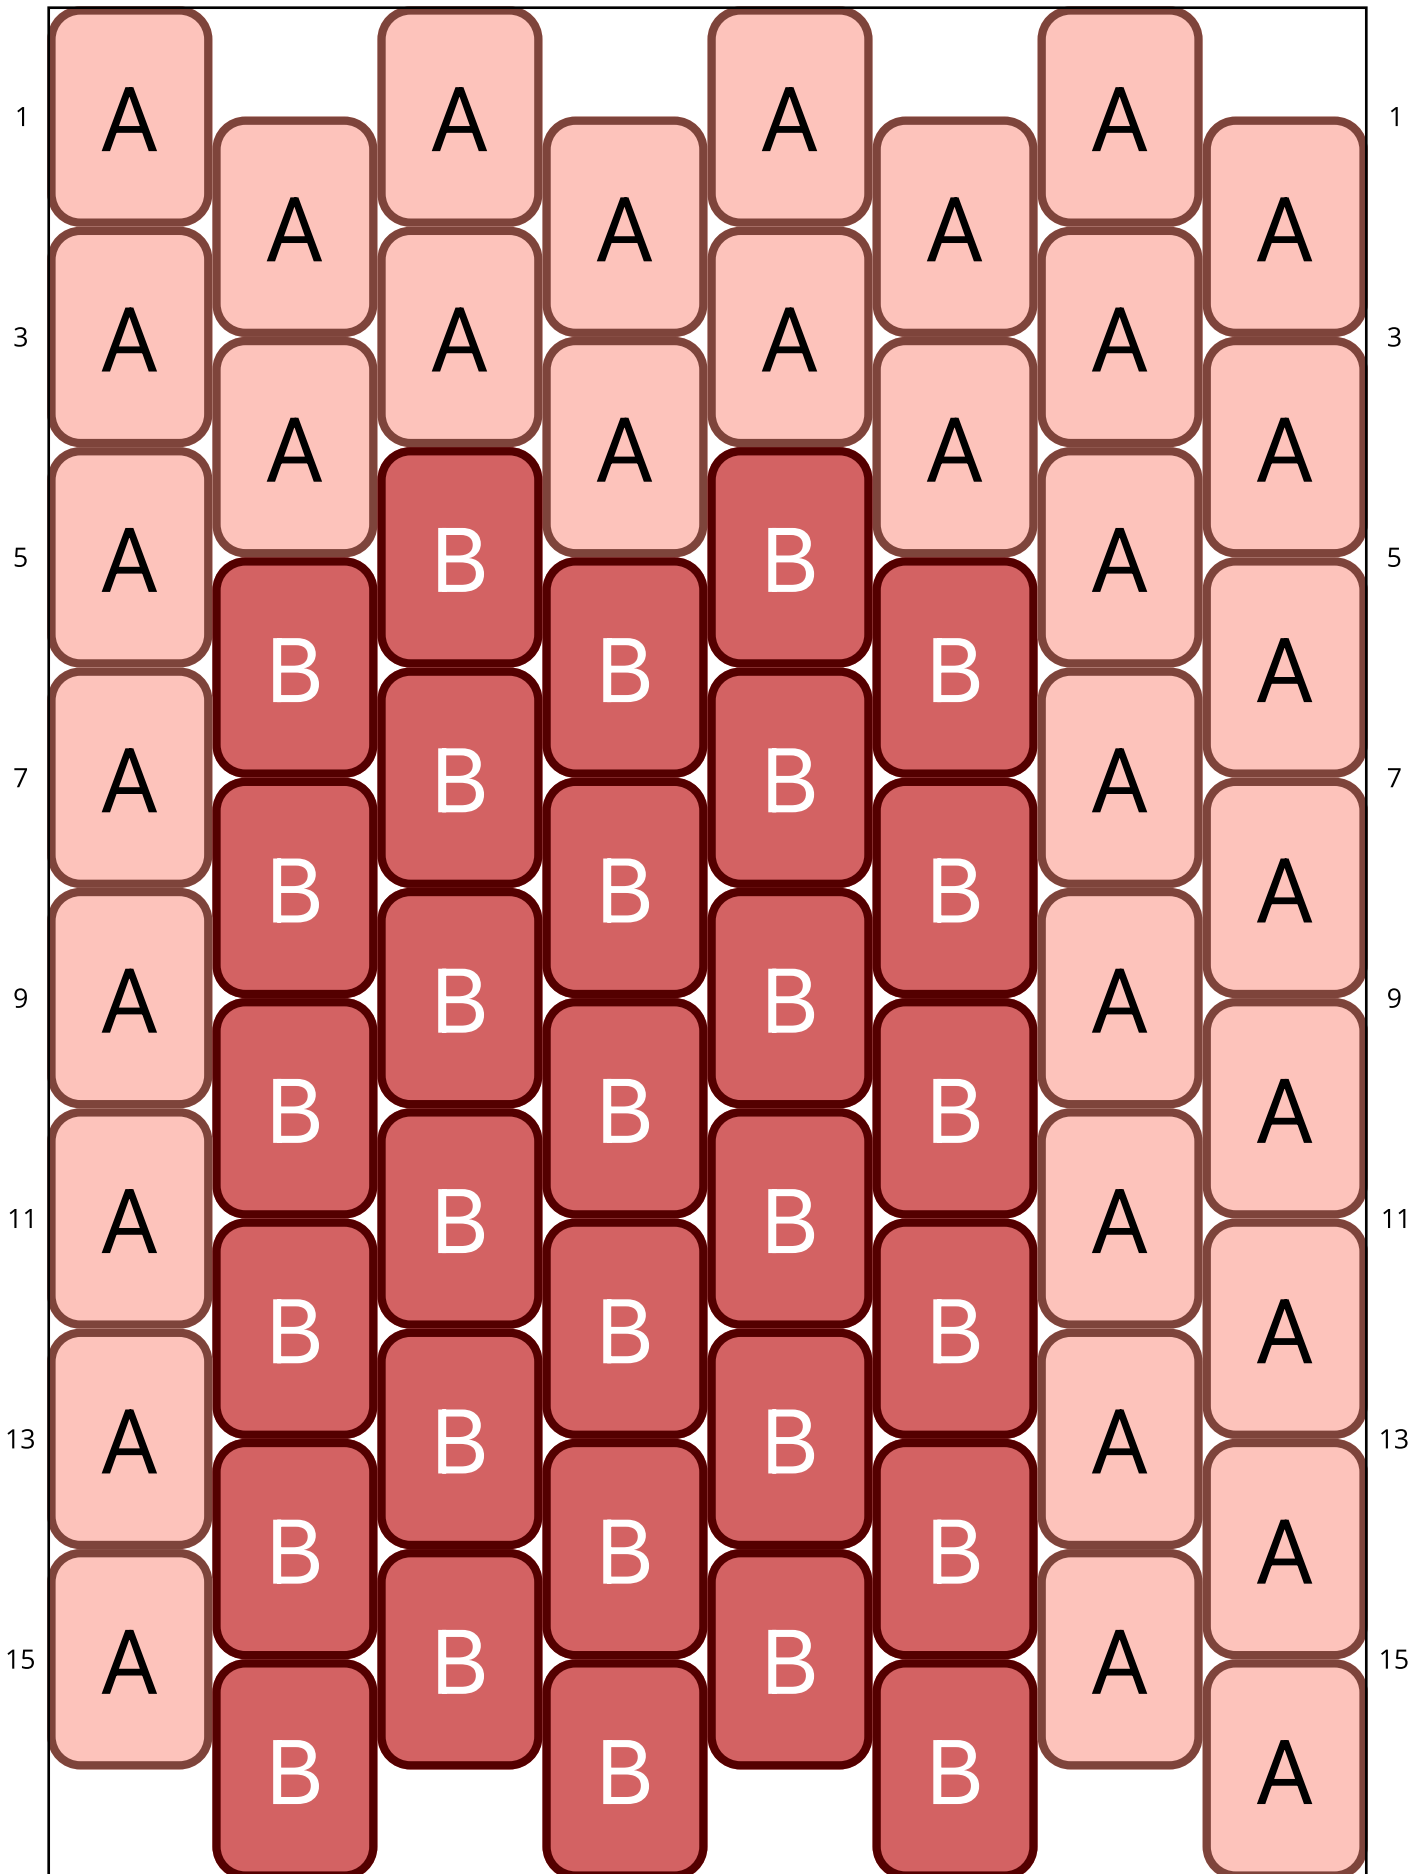

Taddart

Type: Peyote

Width: 8

Height: 36

Finished size: 1,0 x 5,8 cm

Total beads: 288

© 2024 Emmanuelle Royer

www.yulumai.org

Copyright: yulumai2025

Word Chart

Row 1&2 L (8)A
Row 3 (R) (4)A
Row 4 (L) (4)A
Row 5 (R) (1)A, (2)B, (1)A
Row 6 (L) (1)A, (3)B
Row 7 (R) (1)A, (2)B, (1)A
Row 8 (L) (1)A, (3)B
Row 9 (R) (1)A, (2)B, (1)A
Row 10 (L) (1)A, (3)B
Row 11 (R) (1)A, (2)B, (1)A
Row 12 (L) (1)A, (3)B
Row 13 (R) (1)A, (2)B, (1)A
Row 14 (L) (1)A, (3)B
Row 15 (R) (1)A, (2)B, (1)A
Row 16 (L) (1)A, (3)B
Row 17 (R) (1)A, (2)B, (1)A
Row 18 (L) (1)A, (3)B
Row 19 (R) (4)A
Row 20 (L) (4)A
Row 21 (R) (4)A
Row 22 (L) (4)A
Row 23 (R) (4)A
Row 24 (L) (4)A
Row 25 (R) (1)A, (2)B, (1)A
Row 26 (L) (1)A, (3)B
Row 27 (R) (1)A, (2)B, (1)A
Row 28 (L) (1)A, (3)B
Row 29 (R) (1)A, (2)B, (1)A
Row 30 (L) (1)A, (3)B
Row 31 (R) (1)A, (2)B, (1)A
Row 32 (L) (1)A, (3)B
Row 33 (R) (1)A, (2)B, (1)A
Row 34 (L) (1)A, (3)B
Row 35 (R) (1)A, (2)B, (1)A
Row 36 (L) (1)A, (3)B
Row 37 (R) (1)A, (2)B, (1)A
Row 38 (L) (1)A, (3)B
Row 39 (R) (4)A
Row 40 (L) (4)A
Row 41 (R) (2)A, (1)D, (1)A

Row 42 (L) (4)A
Row 43 (R) (2)A, (1)D, (1)A
Row 44 (L) (2)A, (2)D
Row 45 (R) (2)A, (1)D, (1)A
Row 46 (L) (2)A, (2)D
Row 47 (R) (2)A, (1)D, (1)A
Row 48 (L) (2)A, (2)D
Row 49 (R) (1)A, (3)D
Row 50 (L) (1)D, (1)A, (1)D, (1)A
Row 51 (R) (1)A, (3)D
Row 52 (L) (1)A, (2)D, (1)A
Row 53 (R) (1)A, (1)C, (1)D, (1)A
Row 54 (L) (1)A, (1)C, (1)D, (1)A
Row 55 (R) (1)E, (2)C, (1)A
Row 56 (L) (1)E, (2)C, (1)E
Row 57 (R) (1)E, (2)C, (1)E
Row 58 (L) (1)E, (2)C, (1)E
Row 59 (R) (1)E, (2)C, (1)E
Row 60 (L) (1)E, (2)C, (1)E
Row 61 (R) (1)E, (2)C, (1)E
Row 62 (L) (1)E, (2)C, (1)E
Row 63 (R) (1)E, (2)C, (1)E
Row 64 (L) (1)E, (2)C, (1)E
Row 65 (R) (1)E, (2)C, (1)E
Row 66 (L) (1)E, (2)C, (1)E
Row 67 (R) (2)E, (1)C, (1)E
Row 68 (L) (1)E, (2)C, (1)E
Row 69 (R) (2)E, (1)C, (1)E
Row 70 (L) (2)E, (1)C, (1)E
Row 71 (R) (2)E, (1)C, (1)E
Row 72 (L) (2)E, (1)C, (1)E

E DB2352
Opaque Terracotta Duracoat
Count: 40