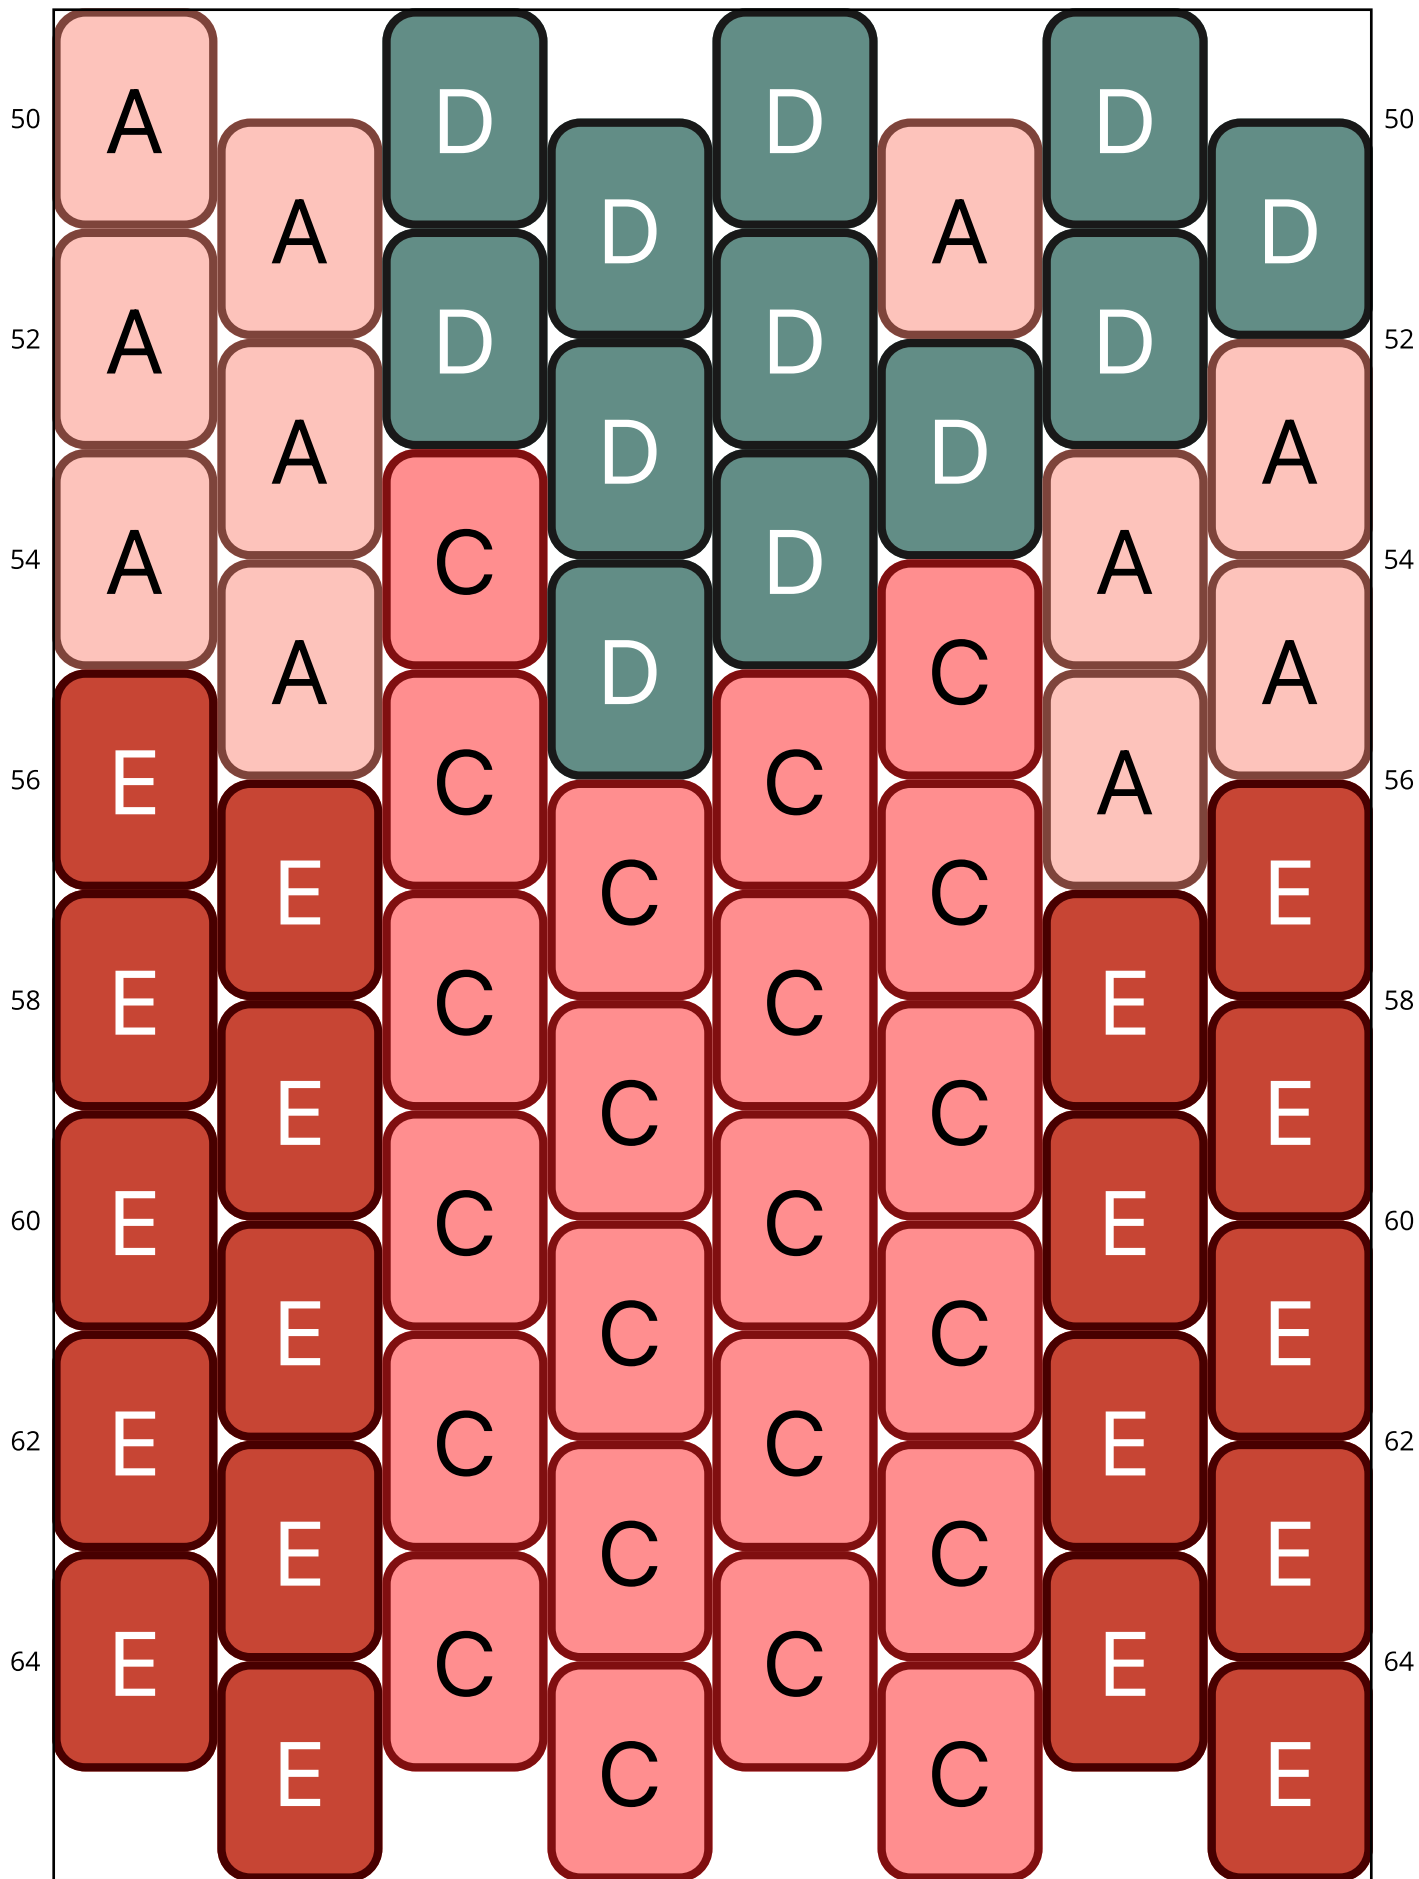

Taddart

Type: Peyote

Width: 8

Height: 36

Finished size: 1,0 x 5,8 cm

Total beads: 288

© 2024 Emmanuelle Royer

www.yulumai.org

Copyright: yulumai2025

Word Chart

Row 1&2 L (8)A
Row 3 (R) (4)A
Row 4 (L) (4)A
Row 5 (R) (1)A, (2)B, (1)A
Row 6 (L) (1)A, (3)B
Row 7 (R) (1)A, (2)B, (1)A
Row 8 (L) (1)A, (3)B
Row 9 (R) (1)A, (2)B, (1)A
Row 10 (L) (1)A, (3)B
Row 11 (R) (1)A, (2)B, (1)A
Row 12 (L) (1)A, (3)B
Row 13 (R) (1)A, (2)B, (1)A
Row 14 (L) (1)A, (3)B
Row 15 (R) (1)A, (2)B, (1)A
Row 16 (L) (1)A, (3)B
Row 17 (R) (1)A, (2)B, (1)A
Row 18 (L) (1)A, (3)B
Row 19 (R) (4)A
Row 20 (L) (4)A
Row 21 (R) (4)A
Row 22 (L) (4)A
Row 23 (R) (4)A
Row 24 (L) (4)A
Row 25 (R) (1)A, (2)B, (1)A
Row 26 (L) (1)A, (3)B
Row 27 (R) (1)A, (2)B, (1)A
Row 28 (L) (1)A, (3)B
Row 29 (R) (1)A, (2)B, (1)A
Row 30 (L) (1)A, (3)B
Row 31 (R) (1)A, (2)B, (1)A
Row 32 (L) (1)A, (3)B
Row 33 (R) (1)A, (2)B, (1)A
Row 34 (L) (1)A, (3)B
Row 35 (R) (1)A, (2)B, (1)A
Row 36 (L) (1)A, (3)B
Row 37 (R) (1)A, (2)B, (1)A
Row 38 (L) (1)A, (3)B
Row 39 (R) (4)A
Row 40 (L) (4)A
Row 41 (R) (2)A, (1)D, (1)A

Row 42 (L) (4)A
Row 43 (R) (2)A, (1)D, (1)A
Row 44 (L) (2)A, (2)D
Row 45 (R) (2)A, (1)D, (1)A
Row 46 (L) (2)A, (2)D
Row 47 (R) (2)A, (1)D, (1)A
Row 48 (L) (2)A, (2)D
Row 49 (R) (1)A, (3)D
Row 50 (L) (1)D, (1)A, (1)D, (1)A
Row 51 (R) (1)A, (3)D
Row 52 (L) (1)A, (2)D, (1)A
Row 53 (R) (1)A, (1)C, (1)D, (1)A
Row 54 (L) (1)A, (1)C, (1)D, (1)A
Row 55 (R) (1)E, (2)C, (1)A
Row 56 (L) (1)E, (2)C, (1)E
Row 57 (R) (1)E, (2)C, (1)E
Row 58 (L) (1)E, (2)C, (1)E
Row 59 (R) (1)E, (2)C, (1)E
Row 60 (L) (1)E, (2)C, (1)E
Row 61 (R) (1)E, (2)C, (1)E
Row 62 (L) (1)E, (2)C, (1)E
Row 63 (R) (1)E, (2)C, (1)E
Row 64 (L) (1)E, (2)C, (1)E
Row 65 (R) (1)E, (2)C, (1)E
Row 66 (L) (1)E, (2)C, (1)E
Row 67 (R) (2)E, (1)C, (1)E
Row 68 (L) (1)E, (2)C, (1)E
Row 69 (R) (2)E, (1)C, (1)E
Row 70 (L) (2)E, (1)C, (1)E
Row 71 (R) (2)E, (1)C, (1)E
Row 72 (L) (2)E, (1)C, (1)E

E DB2352
Opaque Terracotta Duracoat
Count: 40