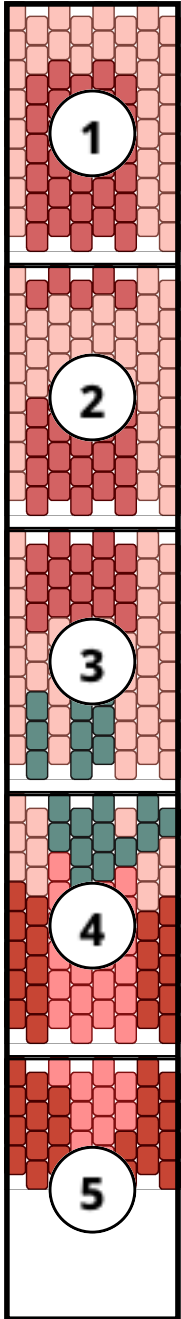

Taddart

Type: Peyote

Width: 8

Height: 36

Finished size: 1,0 x 5,8 cm

Total beads: 288

© 2024 Emmanuelle Royer

www.yulumai.org

Copyright: yulumai2025

Word Chart

Row 1&2 L (8)A
Row 3 (R) (4)A
Row 4 (L) (4)A
Row 5 (R) (1)A, (2)B, (1)A
Row 6 (L) (1)A, (3)B
Row 7 (R) (1)A, (2)B, (1)A
Row 8 (L) (1)A, (3)B
Row 9 (R) (1)A, (2)B, (1)A
Row 10 (L) (1)A, (3)B
Row 11 (R) (1)A, (2)B, (1)A
Row 12 (L) (1)A, (3)B
Row 13 (R) (1)A, (2)B, (1)A
Row 14 (L) (1)A, (3)B
Row 15 (R) (1)A, (2)B, (1)A
Row 16 (L) (1)A, (3)B
Row 17 (R) (1)A, (2)B, (1)A
Row 18 (L) (1)A, (3)B
Row 19 (R) (4)A
Row 20 (L) (4)A
Row 21 (R) (4)A
Row 22 (L) (4)A
Row 23 (R) (4)A
Row 24 (L) (4)A
Row 25 (R) (1)A, (2)B, (1)A
Row 26 (L) (1)A, (3)B
Row 27 (R) (1)A, (2)B, (1)A
Row 28 (L) (1)A, (3)B
Row 29 (R) (1)A, (2)B, (1)A
Row 30 (L) (1)A, (3)B
Row 31 (R) (1)A, (2)B, (1)A
Row 32 (L) (1)A, (3)B
Row 33 (R) (1)A, (2)B, (1)A
Row 34 (L) (1)A, (3)B
Row 35 (R) (1)A, (2)B, (1)A
Row 36 (L) (1)A, (3)B
Row 37 (R) (1)A, (2)B, (1)A
Row 38 (L) (1)A, (3)B
Row 39 (R) (4)A
Row 40 (L) (4)A
Row 41 (R) (2)A, (1)D, (1)A

Row 42 (L) (4)A
Row 43 (R) (2)A, (1)D, (1)A
Row 44 (L) (2)A, (2)D
Row 45 (R) (2)A, (1)D, (1)A
Row 46 (L) (2)A, (2)D
Row 47 (R) (2)A, (1)D, (1)A
Row 48 (L) (2)A, (2)D
Row 49 (R) (1)A, (3)D
Row 50 (L) (1)D, (1)A, (1)D, (1)A
Row 51 (R) (1)A, (3)D
Row 52 (L) (1)A, (2)D, (1)A
Row 53 (R) (1)A, (1)C, (1)D, (1)A
Row 54 (L) (1)A, (1)C, (1)D, (1)A
Row 55 (R) (1)E, (2)C, (1)A
Row 56 (L) (1)E, (2)C, (1)E
Row 57 (R) (1)E, (2)C, (1)E
Row 58 (L) (1)E, (2)C, (1)E
Row 59 (R) (1)E, (2)C, (1)E
Row 60 (L) (1)E, (2)C, (1)E
Row 61 (R) (1)E, (2)C, (1)E
Row 62 (L) (1)E, (2)C, (1)E
Row 63 (R) (1)E, (2)C, (1)E
Row 64 (L) (1)E, (2)C, (1)E
Row 65 (R) (1)E, (2)C, (1)E
Row 66 (L) (1)E, (2)C, (1)E
Row 67 (R) (2)E, (1)C, (1)E
Row 68 (L) (1)E, (2)C, (1)E
Row 69 (R) (2)E, (1)C, (1)E
Row 70 (L) (2)E, (1)C, (1)E
Row 71 (R) (2)E, (1)C, (1)E
Row 72 (L) (2)E, (1)C, (1)E