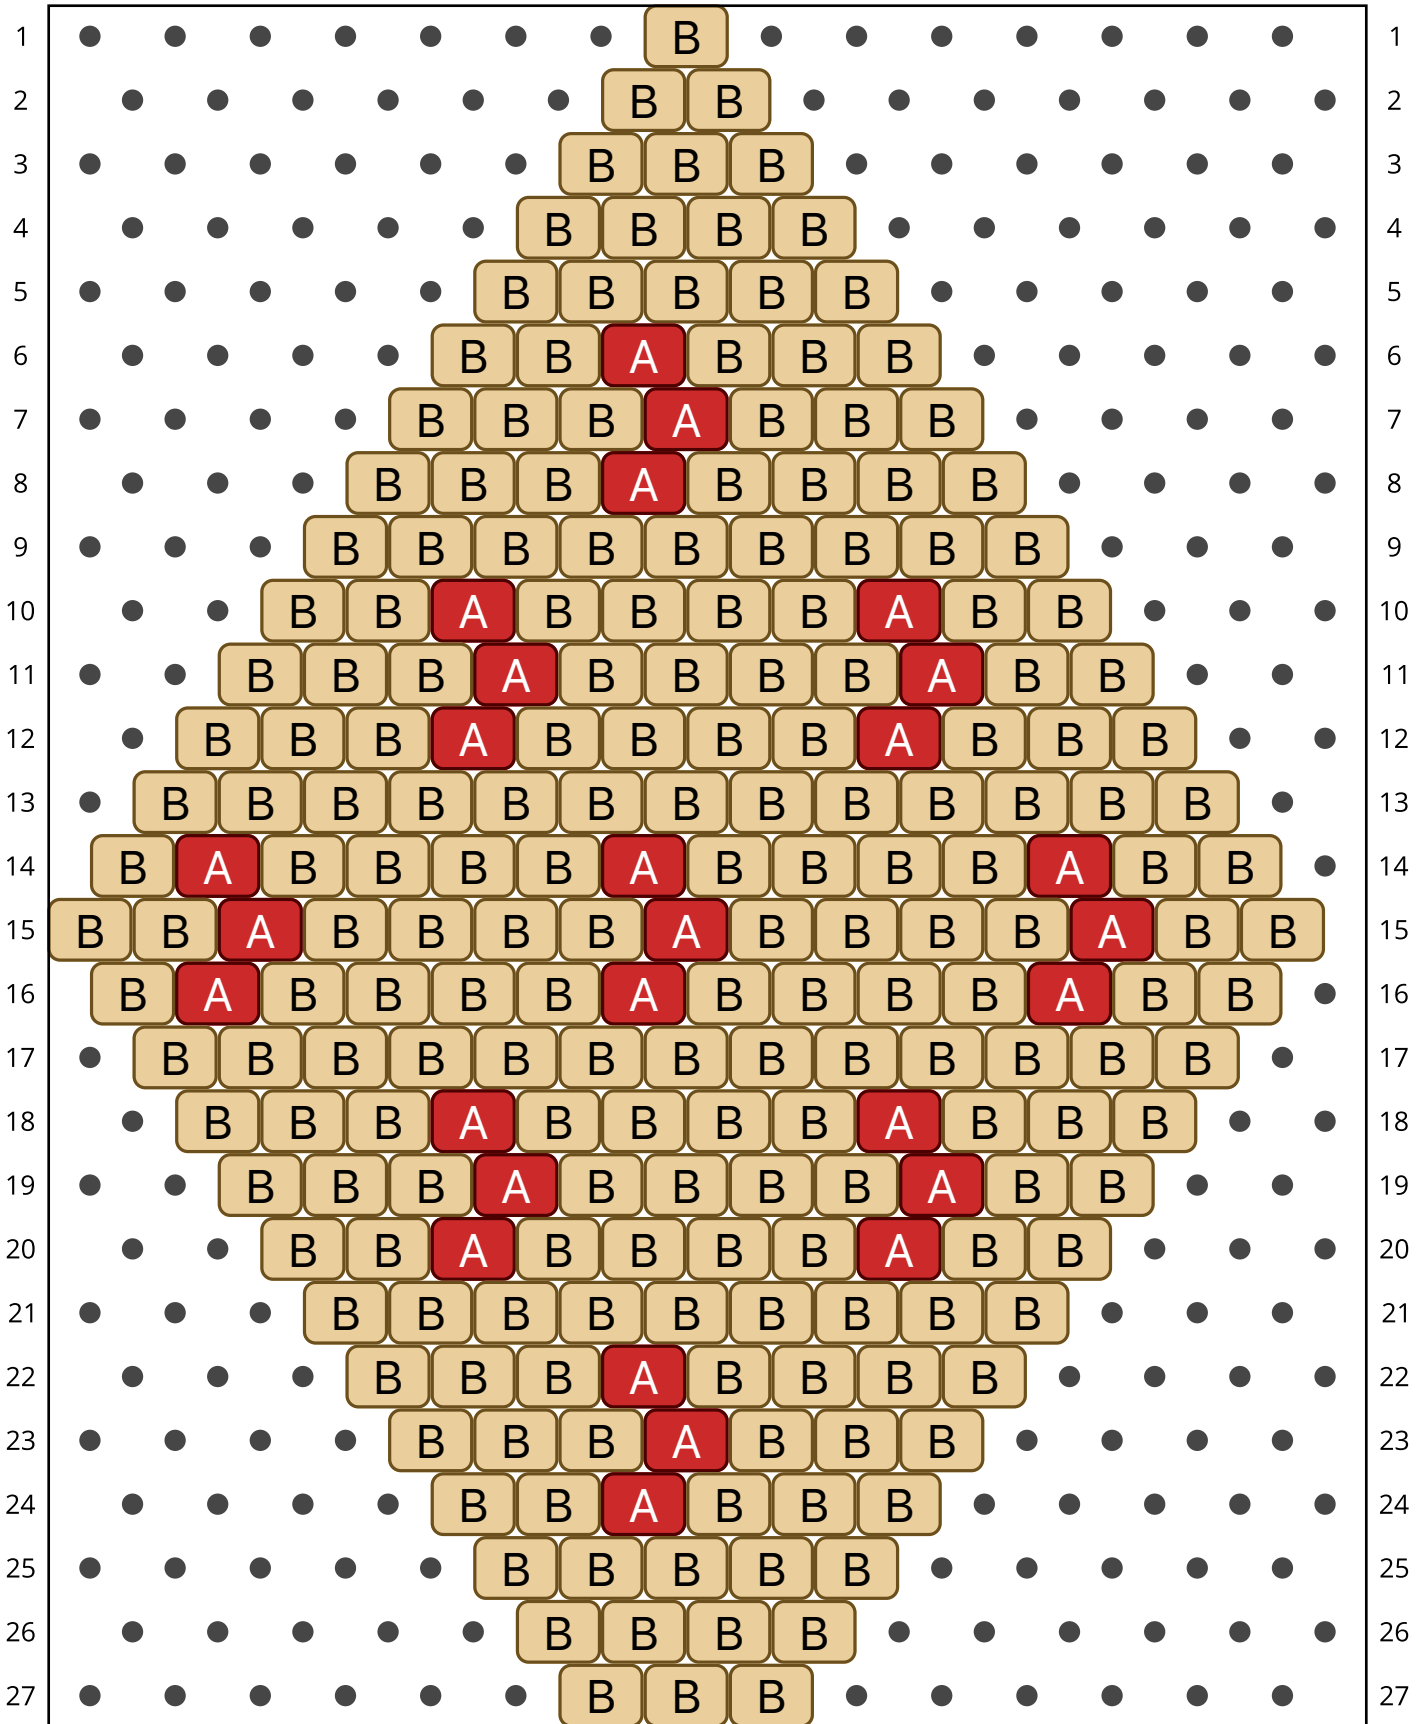

# Harmony

Type: Brick

Width: 15

Height: 29

Finished size: 2,5 x 3,5 cm

Total beads: 225

© 2026 Emmanuelle Royer

[www.yulumai.org](http://www.yulumai.org)

## Word Chart

Row 1 (L) (1)B

Row 2 (R) (2)B

Row 3 (L) (3)B

Row 4 (R) (4)B

Row 5 (L) (5)B

Row 6 (R) (2)B, (1)A, (3)B

Row 7 (L) (3)B, (1)A, (3)B

Row 8 (R) (3)B, (1)A, (4)B

Row 9 (L) (9)B

Row 10 (R) (2)B, (1)A, (4)B, (1)A, (2)B

Row 11 (L) (2)B, (1)A, (4)B, (1)A, (3)B

Row 12 (R) (3)B, (1)A, (4)B, (1)A, (3)B

Row 13 (L) (13)B

Row 14 (R) (1)B, (1)A, (4)B, (1)A, (4)B, (1)A, (2)B

Row 15 (L) (2)B, (1)A, (4)B, (1)A, (4)B, (1)A, (2)B

Row 16 (R) (1)B, (1)A, (4)B, (1)A, (4)B, (1)A, (2)B

Row 17 (L) (13)B

Row 18 (R) (3)B, (1)A, (4)B, (1)A, (3)B

Row 19 (L) (2)B, (1)A, (4)B, (1)A, (3)B

Row 20 (R) (2)B, (1)A, (4)B, (1)A, (2)B