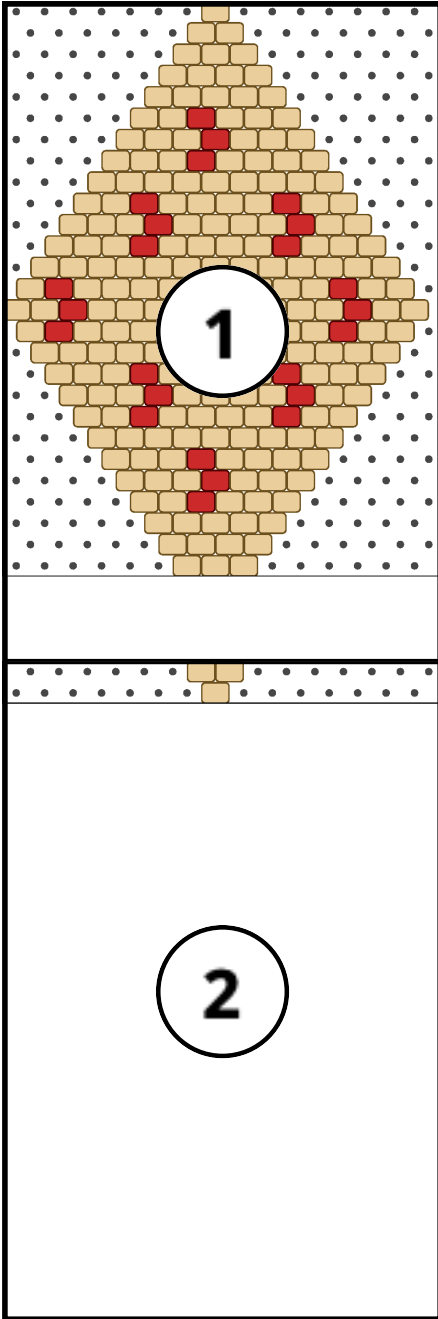

# Harmony

Type: Brick

Width: 15

Height: 29

Finished size: 2,5 x 3,5 cm

Total beads: 225

© 2026 Emmanuelle Royer

[www.yulumai.org](http://www.yulumai.org)

## Word Chart

Row 1 (L) (1)B

Row 2 (R) (2)B

Row 3 (L) (3)B

Row 4 (R) (4)B

Row 5 (L) (5)B

Row 6 (R) (2)B, (1)A, (3)B

Row 7 (L) (3)B, (1)A, (3)B

Row 8 (R) (3)B, (1)A, (4)B

Row 9 (L) (9)B

Row 10 (R) (2)B, (1)A, (4)B, (1)A, (2)B

Row 11 (L) (2)B, (1)A, (4)B, (1)A, (3)B

Row 12 (R) (3)B, (1)A, (4)B, (1)A, (3)B

Row 13 (L) (13)B

Row 14 (R) (1)B, (1)A, (4)B, (1)A, (4)B, (1)A, (2)B

Row 15 (L) (2)B, (1)A, (4)B, (1)A, (4)B, (1)A, (2)B

Row 16 (R) (1)B, (1)A, (4)B, (1)A, (4)B, (1)A, (2)B

Row 17 (L) (13)B

Row 18 (R) (3)B, (1)A, (4)B, (1)A, (3)B

Row 19 (L) (2)B, (1)A, (4)B, (1)A, (3)B

Row 20 (R) (2)B, (1)A, (4)B, (1)A, (2)B