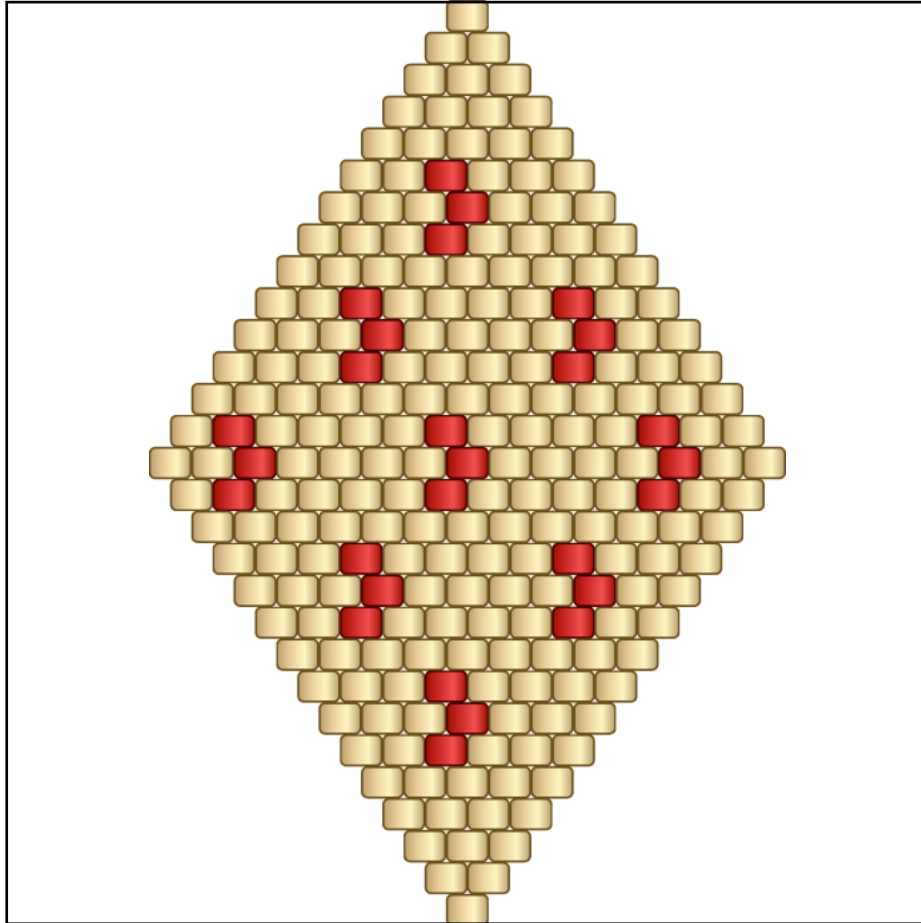

# Harmony

Type: Brick

Width: 15

Height: 29

Finished size: 2,5 x 3,5 cm

Total beads: 225

© 2026 Emmanuelle Royer

[www.yulumai.org](http://www.yulumai.org)

## Word Chart

Row 1 (L) (1)B

Row 2 (R) (2)B

Row 3 (L) (3)B

Row 4 (R) (4)B

Row 5 (L) (5)B

Row 6 (R) (2)B, (1)A, (3)B

Row 7 (L) (3)B, (1)A, (3)B