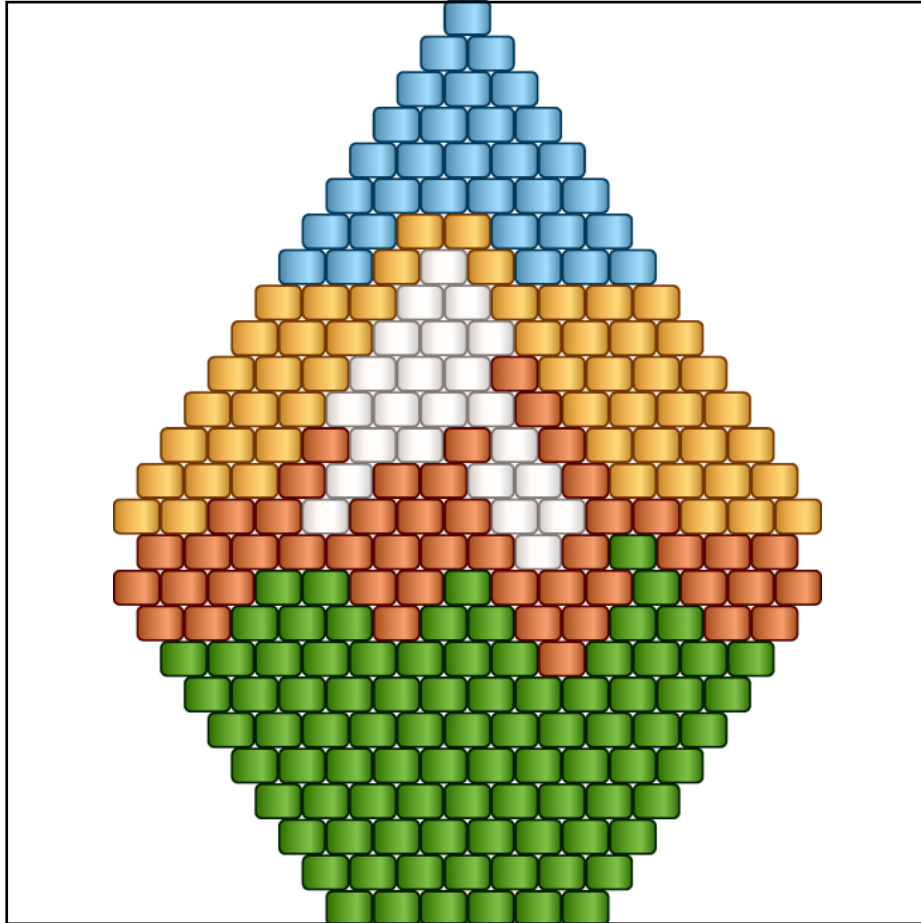

mountain

Type: Brick

Width: 15

Height: 26

Finished size: 2,5 x 3,1 cm

Total beads: 239

© 2025 Emmanuelle Royer

www.yulumai.org

Copyright: yulumai2025

Word Chart

Row 1 (L) (1)E
Row 2 (R) (2)E
Row 3 (L) (3)E
Row 4 (R) (4)E
Row 5 (L) (5)E
Row 6 (R) (6)E
Row 7 (L) (3)E, (2)B, (2)E
Row 8 (R) (2)E, (1)B, (1)A, (1)B, (3)E
Row 9 (L) (4)B, (2)A, (3)B
Row 10 (R) (3)B, (3)A, (4)B
Row 11 (L) (4)B, (1)C, (3)A, (3)B
Row 12 (R) (3)B, (4)A, (1)C, (4)B
Row 13 (L) (4)B, (1)C, (1)A, (1)C, (2)A, (1)C, (3)B
Row 14 (R) (3)B, (1)C, (1)A, (2)C, (2)A, (1)C, (4)B
Row 15 (L) (3)B, (2)C, (2)A, (3)C, (1)A, (2)C, (2)B
Row 16 (R) (8)C, (1)A, (1)C, (1)D, (3)C
Row 17 (L) (3)C, (1)D, (3)C, (1)D, (2)C, (2)D, (3)C
Row 18 (R) (2)C, (3)D, (1)C, (2)D, (2)C, (2)D, (2)C
Row 19 (L) (4)D, (1)C, (8)D
Row 20 (R) (12)D
Row 21 (L) (11)D
Row 22 (R) (10)D
Row 23 (L) (9)D
Row 24 (R) (8)D
Row 25 (L) (7)D
Row 26 (R) (6)D

Miyuki Delica 11/0 (DB)

A DB261
Opaque Linen Luster
Count: 23

B DB651
Opaque Squash
Count: 51

C DB653
Opaque Pumpkin
Count: 47

D DB724
Opaque Green
Count: 87

E DB725
Opaque Turquoise Blue
Count: 31