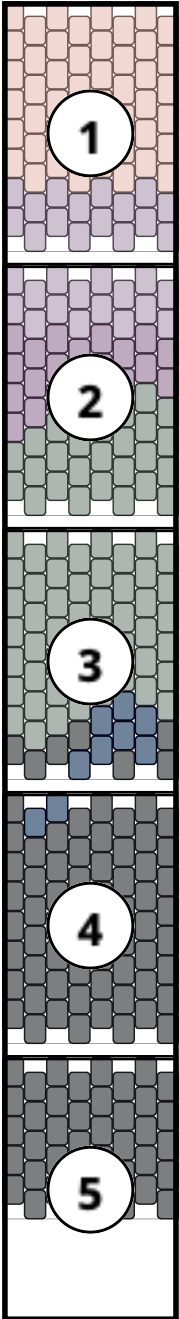

Lifeguard

Type: Peyote

Width: 8

Height: 37

Finished size: 1,0 x 6,0 cm

Total beads: 296

© 2024 Emmanuelle Royer

www.yulumai.org

Copyright: yulumai2025

Word Chart

Row 1&2 L (8)A
Row 3 (R) (4)A
Row 4 (L) (4)A
Row 5 (R) (4)A
Row 6 (L) (4)A
Row 7 (R) (4)A
Row 8 (L) (4)A
Row 9 (R) (4)A
Row 10 (L) (4)A
Row 11 (R) (4)A
Row 12 (L) (4)A
Row 13 (R) (4)B
Row 14 (L) (4)B
Row 15 (R) (4)B
Row 16 (L) (4)B
Row 17 (R) (4)B
Row 18 (L) (4)B
Row 19 (R) (4)B
Row 20 (L) (4)B
Row 21 (R) (4)D
Row 22 (L) (4)D
Row 23 (R) (4)D
Row 24 (L) (4)D
Row 25 (R) (3)D, (1)E
Row 26 (L) (3)E, (1)D
Row 27 (R) (1)D, (3)E
Row 28 (L) (4)E
Row 29 (R) (4)E
Row 30 (L) (4)E
Row 31 (R) (4)E
Row 32 (L) (4)E
Row 33 (R) (4)E
Row 34 (L) (4)E
Row 35 (R) (4)E
Row 36 (L) (4)E
Row 37 (R) (4)E
Row 38 (L) (4)E
Row 39 (R) (4)E
Row 40 (L) (4)E
Row 41 (R) (4)E

Row 42 (L) (4)E
Row 43 (R) (4)E
Row 44 (L) (1)E, (1)F, (2)E
Row 45 (R) (2)E, (2)F
Row 46 (L) (1)C, (1)F, (1)C, (1)E
Row 47 (R) (2)C, (2)F
Row 48 (L) (2)C, (1)F, (1)C
Row 49 (R) (1)C, (1)F, (2)C
Row 50 (L) (3)C, (1)F
Row 51 (R) (4)C
Row 52 (L) (4)C
Row 53 (R) (4)C
Row 54 (L) (4)C
Row 55 (R) (4)C
Row 56 (L) (4)C
Row 57 (R) (4)C
Row 58 (L) (4)C
Row 59 (R) (4)C
Row 60 (L) (4)C
Row 61 (R) (4)C
Row 62 (L) (4)C
Row 63 (R) (4)C
Row 64 (L) (4)C
Row 65 (R) (4)C
Row 66 (L) (4)C
Row 67 (R) (4)C
Row 68 (L) (4)C
Row 69 (R) (4)C
Row 70 (L) (4)C
Row 71 (R) (4)C
Row 72 (L) (4)C
Row 73 (R) (4)C
Row 74 (L) (4)C