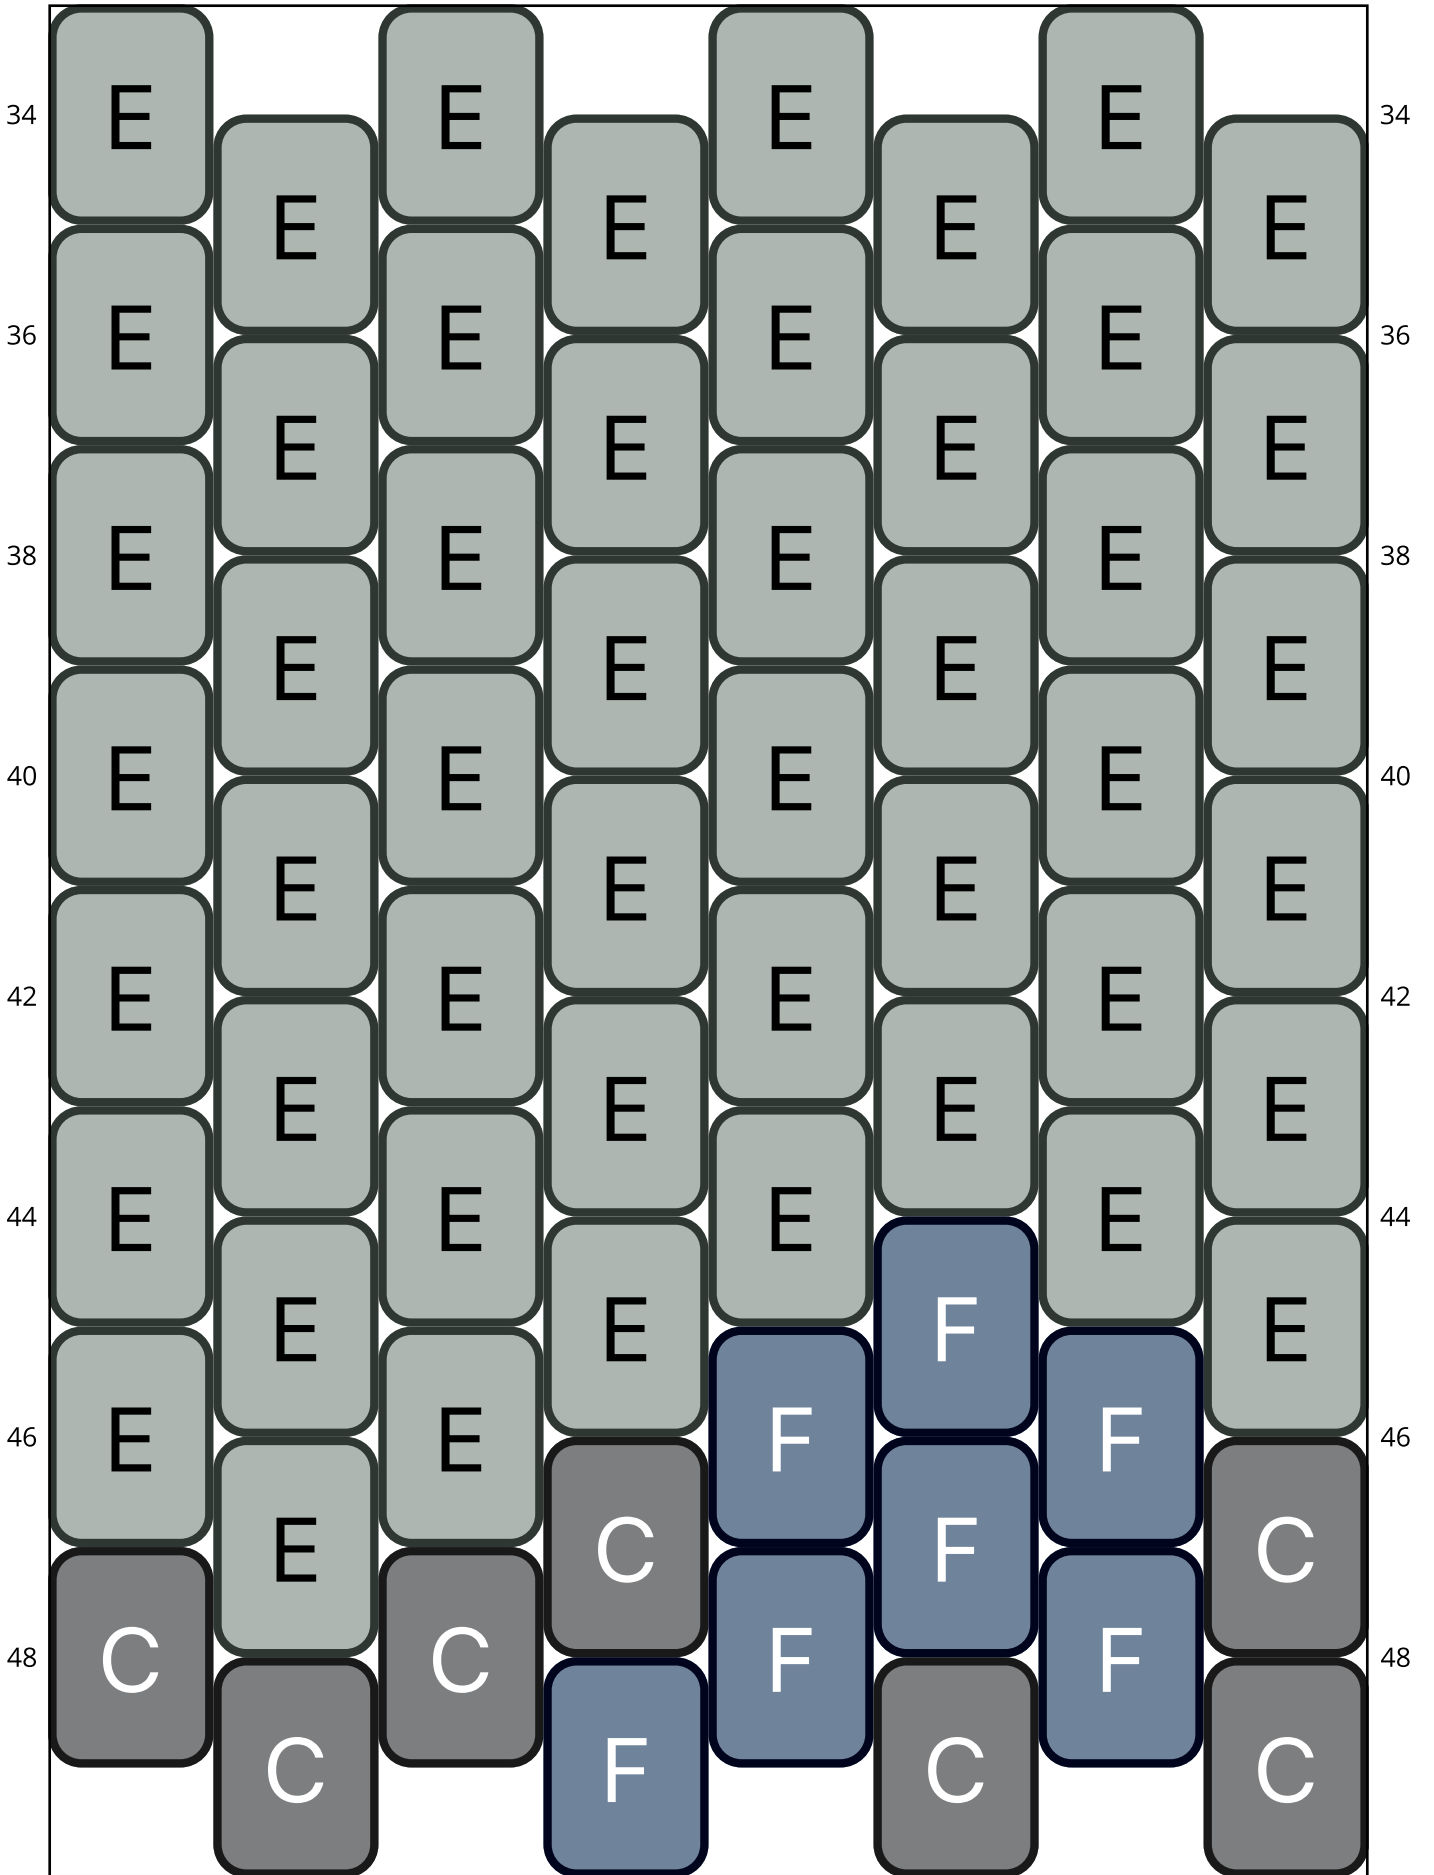

Lifeguard

Type: Peyote

Width: 8

Height: 37

Finished size: 1,0 x 6,0 cm

Total beads: 296

© 2024 Emmanuelle Royer

www.yulumai.org

Copyright: yulumai2025

Word Chart

Row 1&2 L (8)A
Row 3 (R) (4)A
Row 4 (L) (4)A
Row 5 (R) (4)A
Row 6 (L) (4)A
Row 7 (R) (4)A
Row 8 (L) (4)A
Row 9 (R) (4)A
Row 10 (L) (4)A
Row 11 (R) (4)A
Row 12 (L) (4)A
Row 13 (R) (4)B
Row 14 (L) (4)B
Row 15 (R) (4)B
Row 16 (L) (4)B
Row 17 (R) (4)B
Row 18 (L) (4)B
Row 19 (R) (4)B
Row 20 (L) (4)B
Row 21 (R) (4)D
Row 22 (L) (4)D
Row 23 (R) (4)D
Row 24 (L) (4)D
Row 25 (R) (3)D, (1)E
Row 26 (L) (3)E, (1)D
Row 27 (R) (1)D, (3)E
Row 28 (L) (4)E
Row 29 (R) (4)E
Row 30 (L) (4)E
Row 31 (R) (4)E
Row 32 (L) (4)E
Row 33 (R) (4)E
Row 34 (L) (4)E
Row 35 (R) (4)E
Row 36 (L) (4)E
Row 37 (R) (4)E
Row 38 (L) (4)E
Row 39 (R) (4)E
Row 40 (L) (4)E
Row 41 (R) (4)E

Row 42 (L) (4)E
Row 43 (R) (4)E
Row 44 (L) (1)E, (1)F, (2)E
Row 45 (R) (2)E, (2)F
Row 46 (L) (1)C, (1)F, (1)C, (1)E
Row 47 (R) (2)C, (2)F
Row 48 (L) (2)C, (1)F, (1)C
Row 49 (R) (1)C, (1)F, (2)C
Row 50 (L) (3)C, (1)F
Row 51 (R) (4)C
Row 52 (L) (4)C
Row 53 (R) (4)C
Row 54 (L) (4)C
Row 55 (R) (4)C
Row 56 (L) (4)C
Row 57 (R) (4)C
Row 58 (L) (4)C
Row 59 (R) (4)C
Row 60 (L) (4)C
Row 61 (R) (4)C
Row 62 (L) (4)C
Row 63 (R) (4)C
Row 64 (L) (4)C
Row 65 (R) (4)C
Row 66 (L) (4)C
Row 67 (R) (4)C
Row 68 (L) (4)C
Row 69 (R) (4)C
Row 70 (L) (4)C
Row 71 (R) (4)C
Row 72 (L) (4)C
Row 73 (R) (4)C
Row 74 (L) (4)C