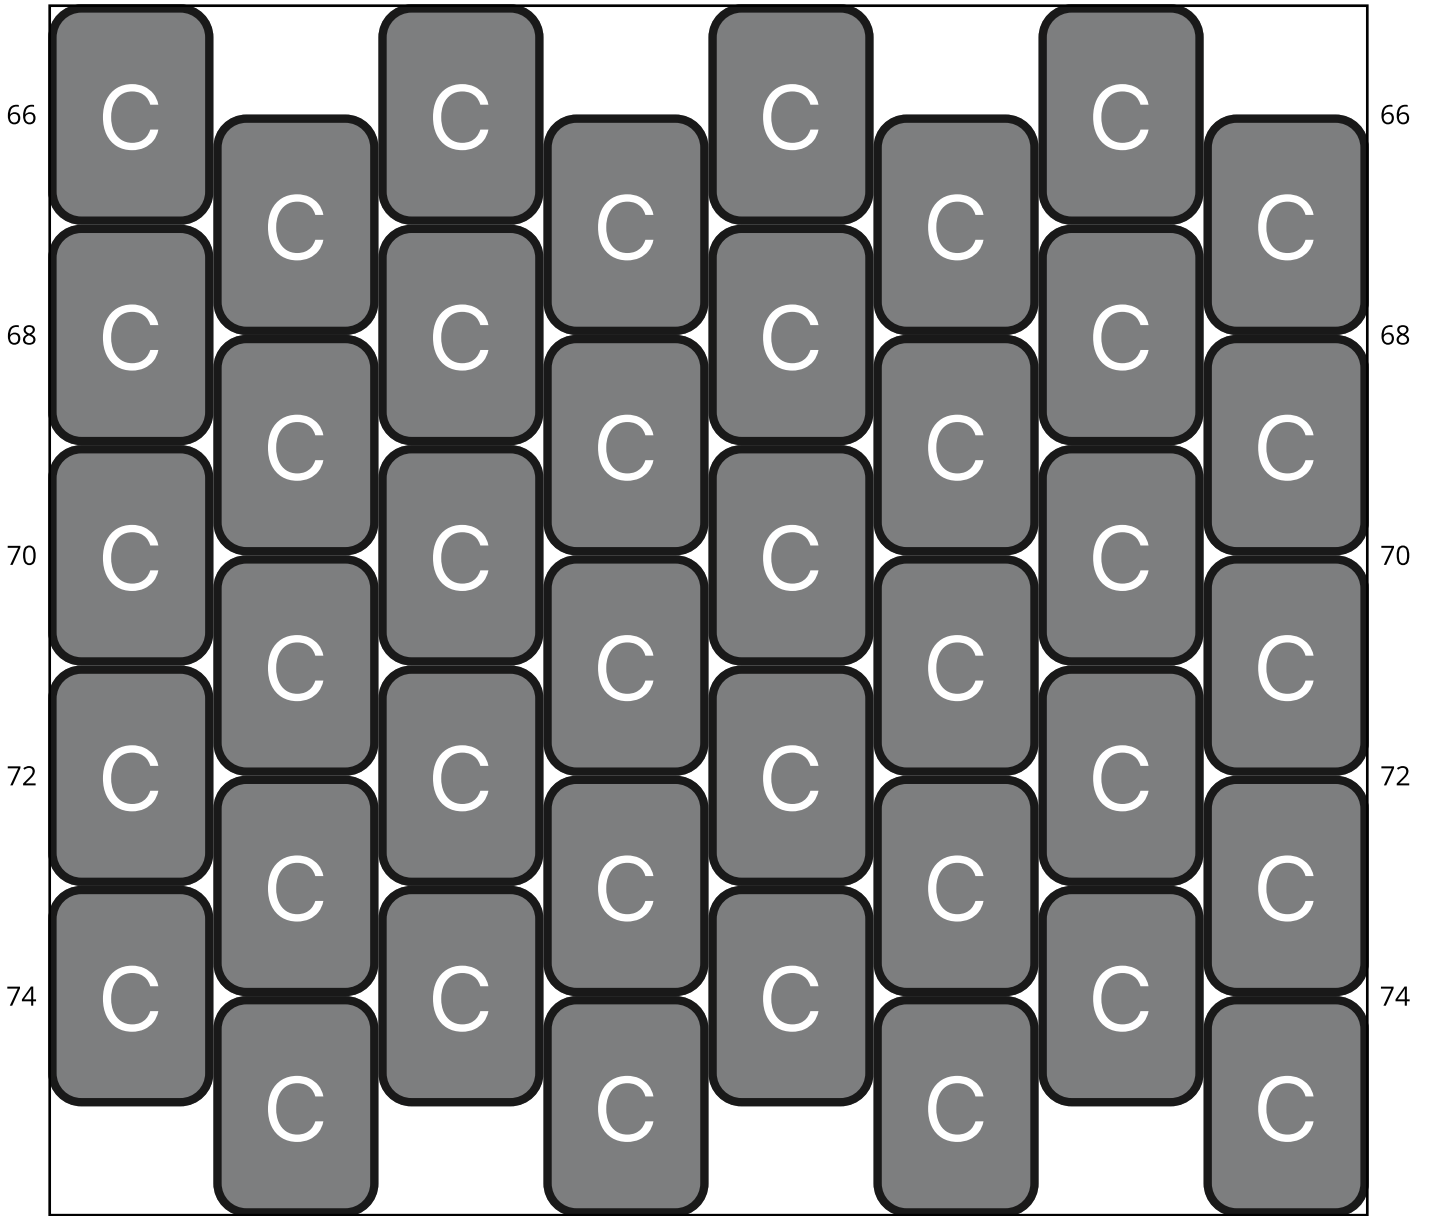

Lifeguard

Type: Peyote

Width: 8

Height: 37

Finished size: 1,0 x 6,0 cm

Total beads: 296

© 2024 Emmanuelle Royer

www.yulumai.org

Copyright: yulumai2025

Word Chart

Row 1&2 L (8)A
Row 3 (R) (4)A
Row 4 (L) (4)A
Row 5 (R) (4)A
Row 6 (L) (4)A
Row 7 (R) (4)A
Row 8 (L) (4)A
Row 9 (R) (4)A
Row 10 (L) (4)A
Row 11 (R) (4)A
Row 12 (L) (4)A
Row 13 (R) (4)B
Row 14 (L) (4)B
Row 15 (R) (4)B
Row 16 (L) (4)B
Row 17 (R) (4)B
Row 18 (L) (4)B
Row 19 (R) (4)B
Row 20 (L) (4)B
Row 21 (R) (4)D
Row 22 (L) (4)D
Row 23 (R) (4)D
Row 24 (L) (4)D
Row 25 (R) (3)D, (1)E
Row 26 (L) (3)E, (1)D
Row 27 (R) (1)D, (3)E
Row 28 (L) (4)E
Row 29 (R) (4)E
Row 30 (L) (4)E
Row 31 (R) (4)E
Row 32 (L) (4)E
Row 33 (R) (4)E
Row 34 (L) (4)E
Row 35 (R) (4)E
Row 36 (L) (4)E
Row 37 (R) (4)E
Row 38 (L) (4)E
Row 39 (R) (4)E
Row 40 (L) (4)E
Row 41 (R) (4)E

Row 42 (L) (4)E
Row 43 (R) (4)E
Row 44 (L) (1)E, (1)F, (2)E
Row 45 (R) (2)E, (2)F
Row 46 (L) (1)C, (1)F, (1)C, (1)E
Row 47 (R) (2)C, (2)F
Row 48 (L) (2)C, (1)F, (1)C
Row 49 (R) (1)C, (1)F, (2)C
Row 50 (L) (3)C, (1)F
Row 51 (R) (4)C
Row 52 (L) (4)C
Row 53 (R) (4)C
Row 54 (L) (4)C
Row 55 (R) (4)C
Row 56 (L) (4)C
Row 57 (R) (4)C
Row 58 (L) (4)C
Row 59 (R) (4)C
Row 60 (L) (4)C
Row 61 (R) (4)C
Row 62 (L) (4)C
Row 63 (R) (4)C
Row 64 (L) (4)C
Row 65 (R) (4)C
Row 66 (L) (4)C
Row 67 (R) (4)C
Row 68 (L) (4)C
Row 69 (R) (4)C
Row 70 (L) (4)C
Row 71 (R) (4)C
Row 72 (L) (4)C
Row 73 (R) (4)C
Row 74 (L) (4)C