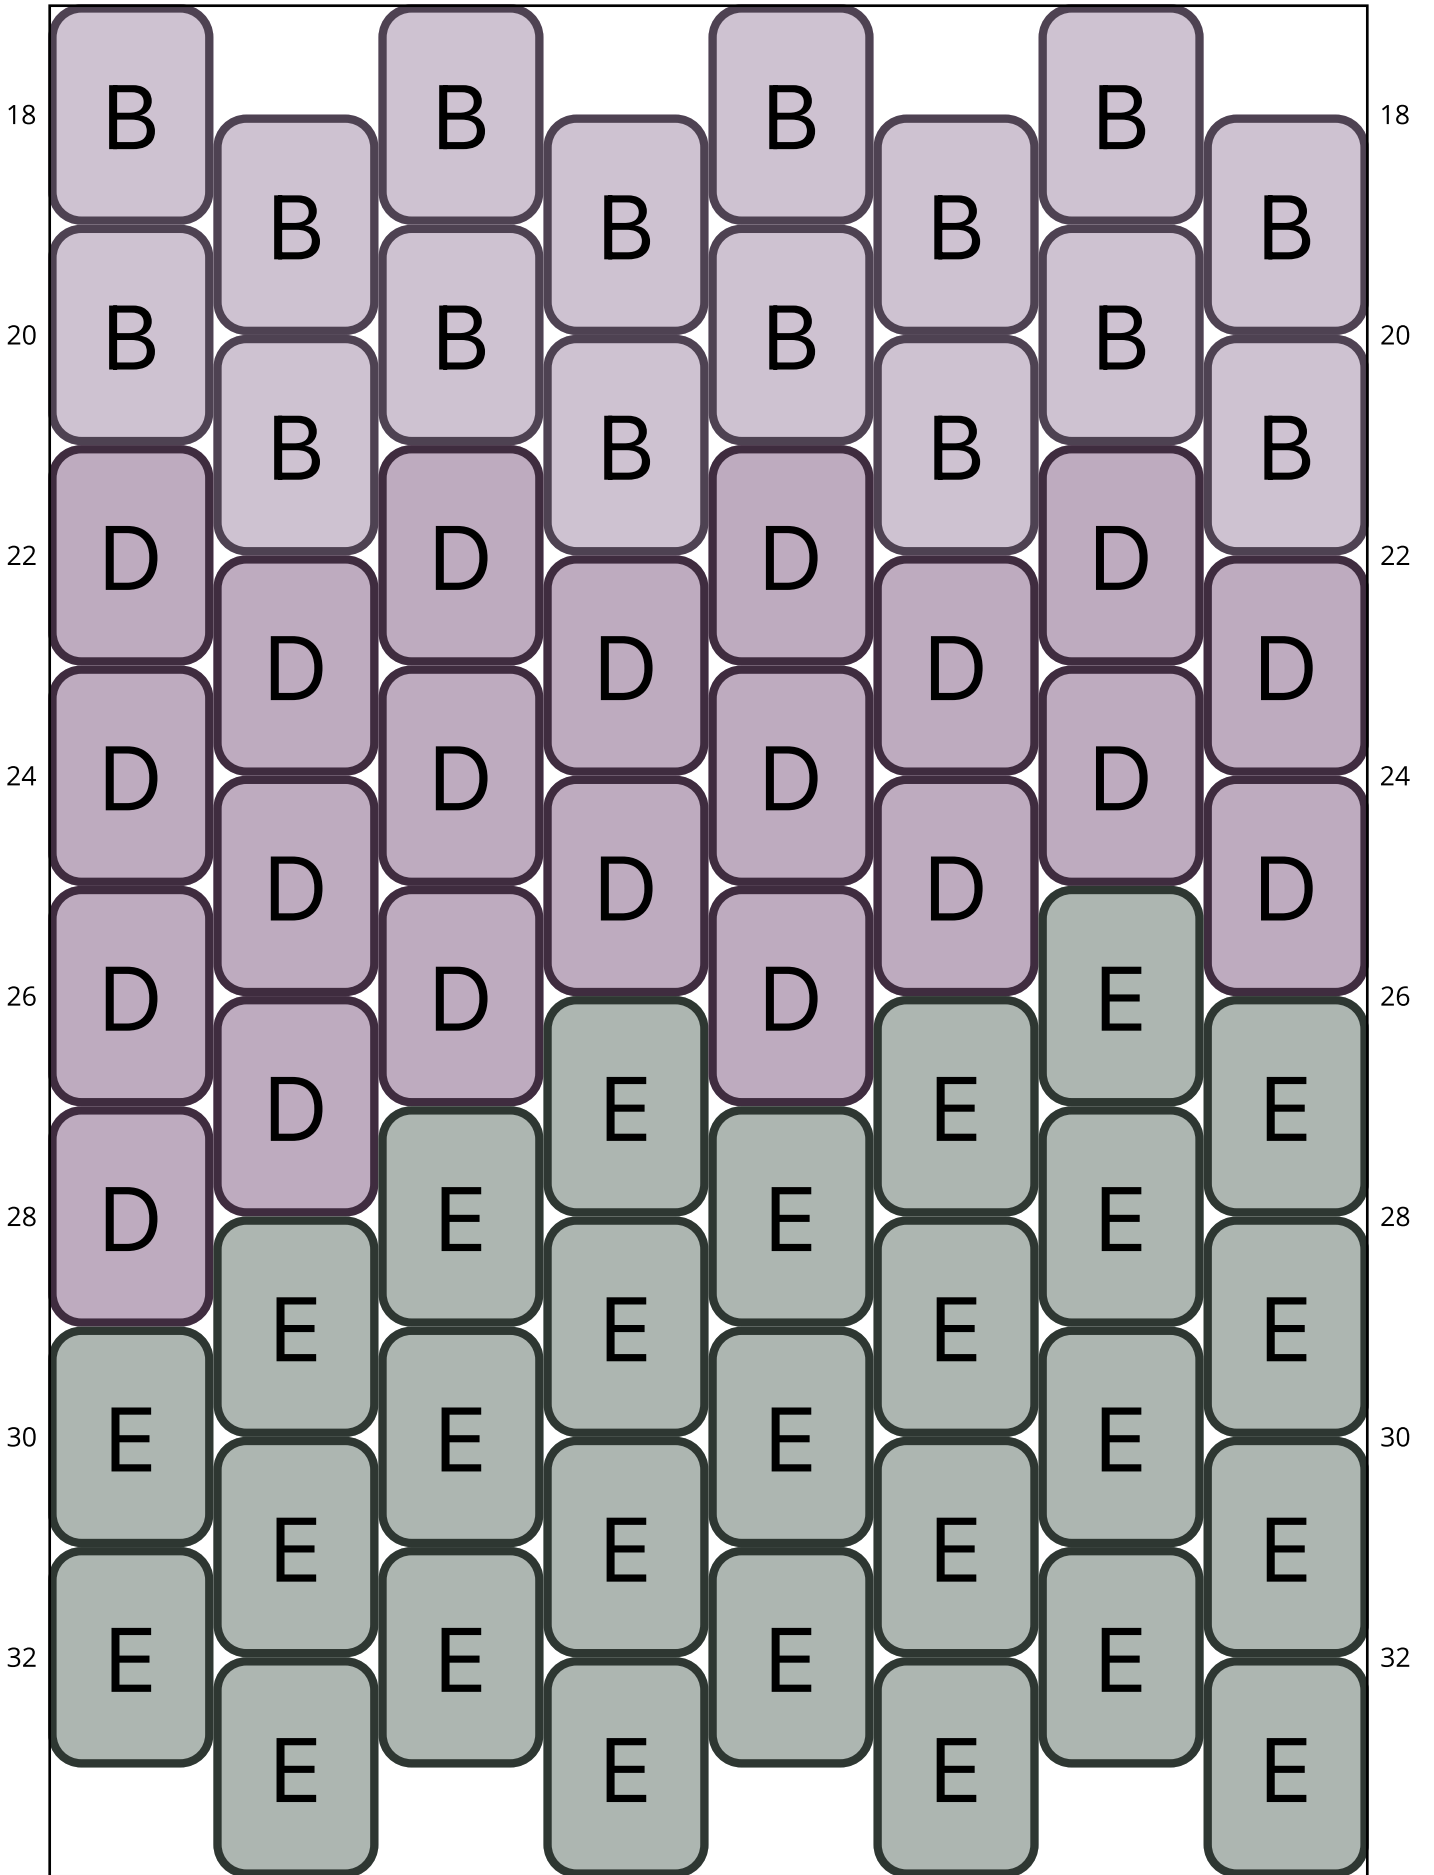

Lifeguard

Type: Peyote

Width: 8

Height: 37

Finished size: 1,0 x 6,0 cm

Total beads: 296

© 2024 Emmanuelle Royer

www.yulumai.org

Copyright: yulumai2025

Word Chart

Row 1&2 L (8)A
Row 3 (R) (4)A
Row 4 (L) (4)A
Row 5 (R) (4)A
Row 6 (L) (4)A
Row 7 (R) (4)A
Row 8 (L) (4)A
Row 9 (R) (4)A
Row 10 (L) (4)A
Row 11 (R) (4)A
Row 12 (L) (4)A
Row 13 (R) (4)B
Row 14 (L) (4)B
Row 15 (R) (4)B
Row 16 (L) (4)B
Row 17 (R) (4)B
Row 18 (L) (4)B
Row 19 (R) (4)B
Row 20 (L) (4)B
Row 21 (R) (4)D
Row 22 (L) (4)D
Row 23 (R) (4)D
Row 24 (L) (4)D
Row 25 (R) (3)D, (1)E
Row 26 (L) (3)E, (1)D
Row 27 (R) (1)D, (3)E
Row 28 (L) (4)E
Row 29 (R) (4)E
Row 30 (L) (4)E
Row 31 (R) (4)E
Row 32 (L) (4)E
Row 33 (R) (4)E
Row 34 (L) (4)E
Row 35 (R) (4)E
Row 36 (L) (4)E
Row 37 (R) (4)E
Row 38 (L) (4)E
Row 39 (R) (4)E
Row 40 (L) (4)E
Row 41 (R) (4)E

Row 42 (L) (4)E
Row 43 (R) (4)E
Row 44 (L) (1)E, (1)F, (2)E
Row 45 (R) (2)E, (2)F
Row 46 (L) (1)C, (1)F, (1)C, (1)E
Row 47 (R) (2)C, (2)F
Row 48 (L) (2)C, (1)F, (1)C
Row 49 (R) (1)C, (1)F, (2)C
Row 50 (L) (3)C, (1)F
Row 51 (R) (4)C
Row 52 (L) (4)C
Row 53 (R) (4)C
Row 54 (L) (4)C
Row 55 (R) (4)C
Row 56 (L) (4)C
Row 57 (R) (4)C
Row 58 (L) (4)C
Row 59 (R) (4)C
Row 60 (L) (4)C
Row 61 (R) (4)C
Row 62 (L) (4)C
Row 63 (R) (4)C
Row 64 (L) (4)C
Row 65 (R) (4)C
Row 66 (L) (4)C
Row 67 (R) (4)C
Row 68 (L) (4)C
Row 69 (R) (4)C
Row 70 (L) (4)C
Row 71 (R) (4)C
Row 72 (L) (4)C
Row 73 (R) (4)C
Row 74 (L) (4)C