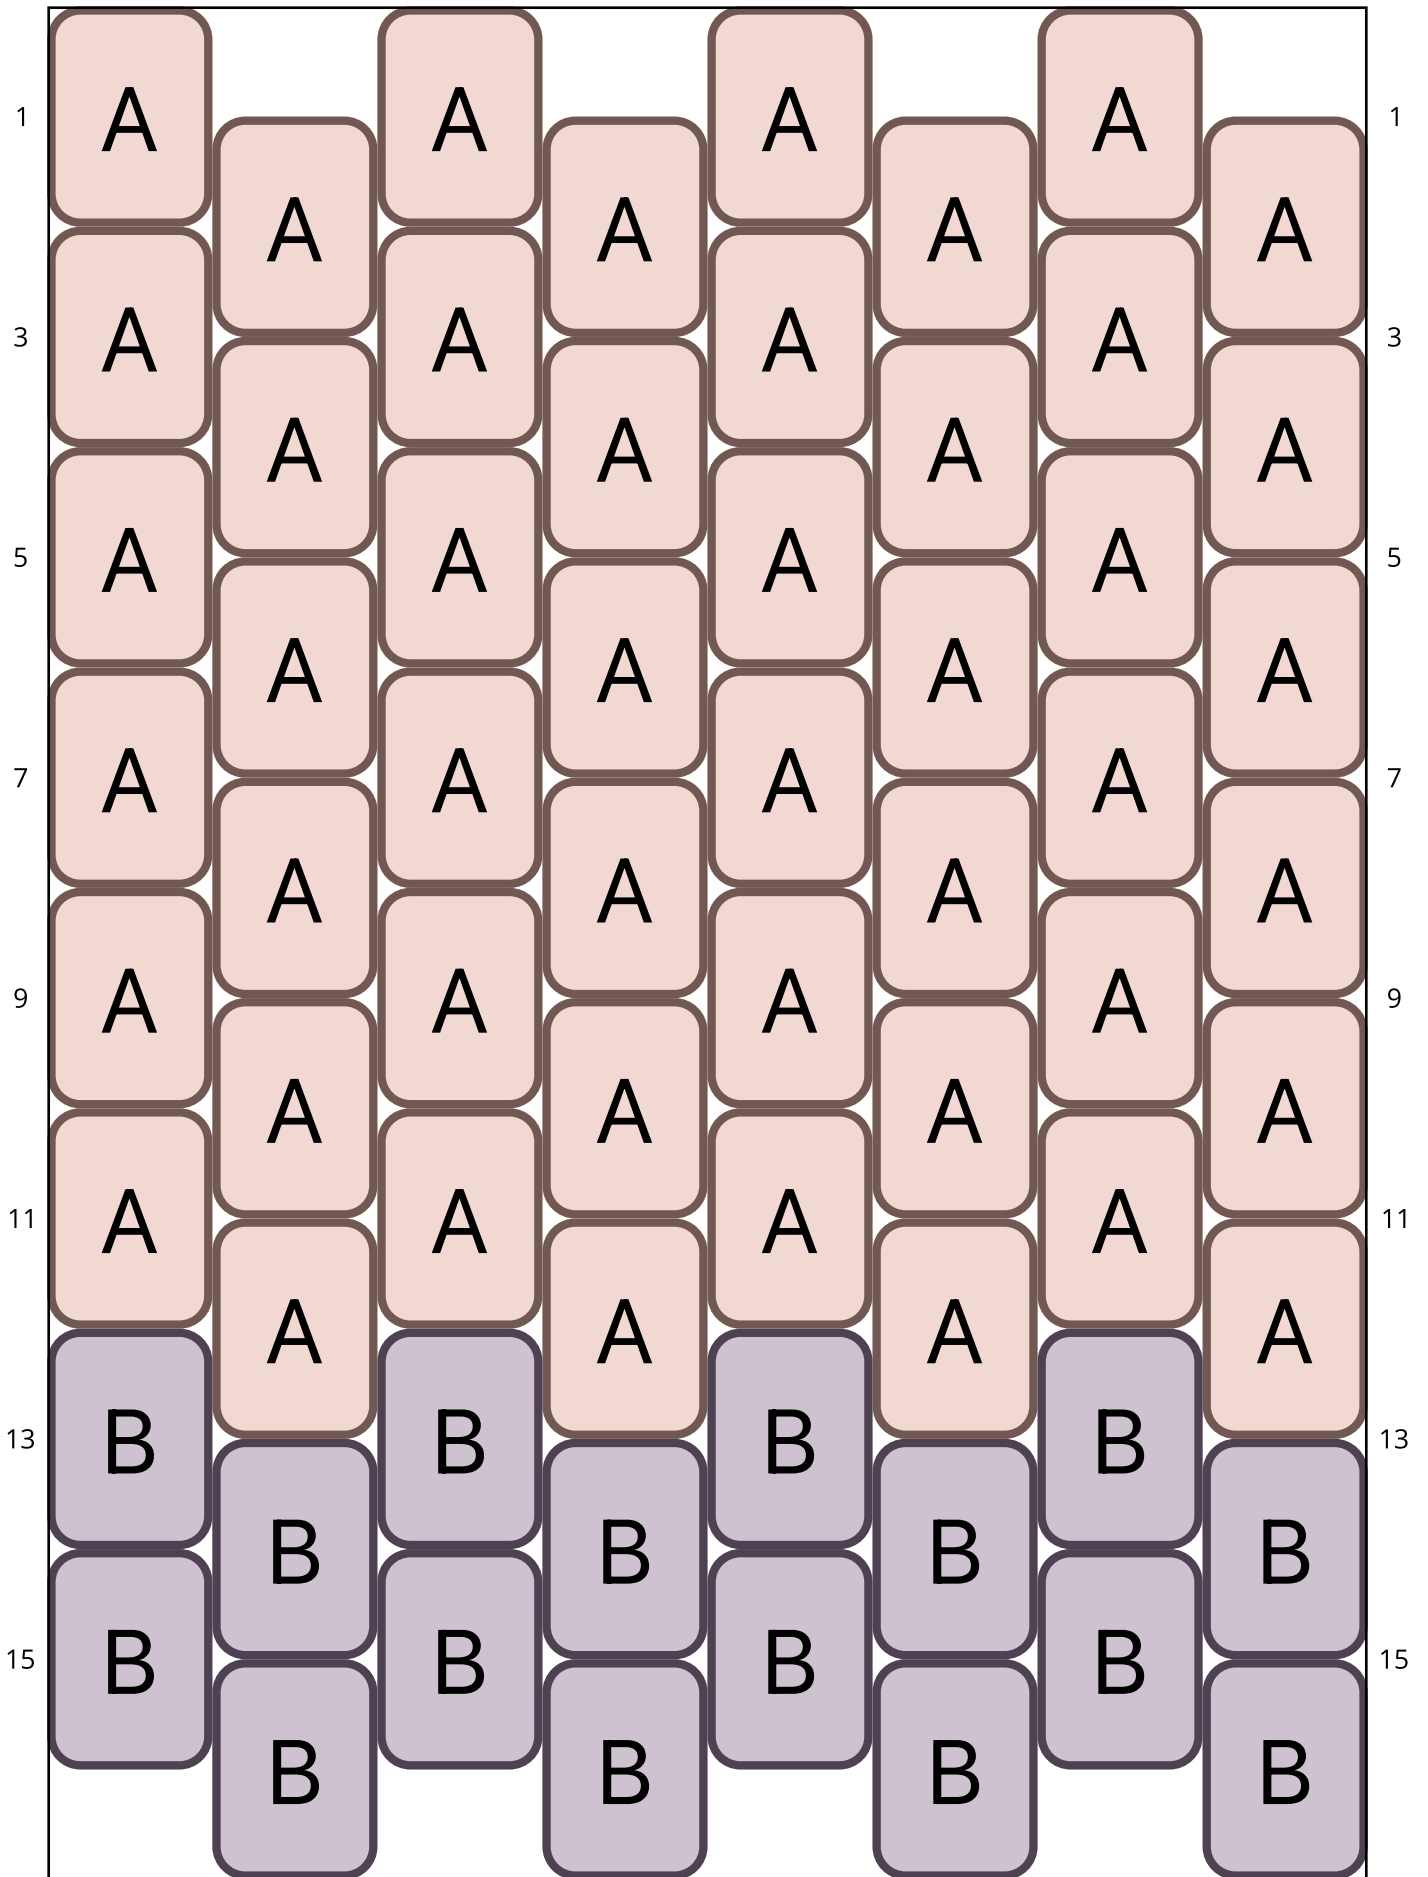

Lifeguard

Type: Peyote

Width: 8

Height: 37

Finished size: 1,0 x 6,0 cm

Total beads: 296

© 2024 Emmanuelle Royer

www.yulumai.org

Copyright: yulumai2025

Word Chart

Row 1&2 L (8)A
Row 3 (R) (4)A
Row 4 (L) (4)A
Row 5 (R) (4)A
Row 6 (L) (4)A
Row 7 (R) (4)A
Row 8 (L) (4)A
Row 9 (R) (4)A
Row 10 (L) (4)A
Row 11 (R) (4)A
Row 12 (L) (4)A
Row 13 (R) (4)B
Row 14 (L) (4)B
Row 15 (R) (4)B
Row 16 (L) (4)B
Row 17 (R) (4)B
Row 18 (L) (4)B
Row 19 (R) (4)B
Row 20 (L) (4)B
Row 21 (R) (4)D
Row 22 (L) (4)D
Row 23 (R) (4)D
Row 24 (L) (4)D
Row 25 (R) (3)D, (1)E
Row 26 (L) (3)E, (1)D
Row 27 (R) (1)D, (3)E
Row 28 (L) (4)E
Row 29 (R) (4)E
Row 30 (L) (4)E
Row 31 (R) (4)E
Row 32 (L) (4)E
Row 33 (R) (4)E
Row 34 (L) (4)E
Row 35 (R) (4)E
Row 36 (L) (4)E
Row 37 (R) (4)E
Row 38 (L) (4)E
Row 39 (R) (4)E
Row 40 (L) (4)E
Row 41 (R) (4)E

Row 42 (L) (4)E
Row 43 (R) (4)E
Row 44 (L) (1)E, (1)F, (2)E
Row 45 (R) (2)E, (2)F
Row 46 (L) (1)C, (1)F, (1)C, (1)E
Row 47 (R) (2)C, (2)F
Row 48 (L) (2)C, (1)F, (1)C
Row 49 (R) (1)C, (1)F, (2)C
Row 50 (L) (3)C, (1)F
Row 51 (R) (4)C
Row 52 (L) (4)C
Row 53 (R) (4)C
Row 54 (L) (4)C
Row 55 (R) (4)C
Row 56 (L) (4)C
Row 57 (R) (4)C
Row 58 (L) (4)C
Row 59 (R) (4)C
Row 60 (L) (4)C
Row 61 (R) (4)C
Row 62 (L) (4)C
Row 63 (R) (4)C
Row 64 (L) (4)C
Row 65 (R) (4)C
Row 66 (L) (4)C
Row 67 (R) (4)C
Row 68 (L) (4)C
Row 69 (R) (4)C
Row 70 (L) (4)C
Row 71 (R) (4)C
Row 72 (L) (4)C
Row 73 (R) (4)C
Row 74 (L) (4)C