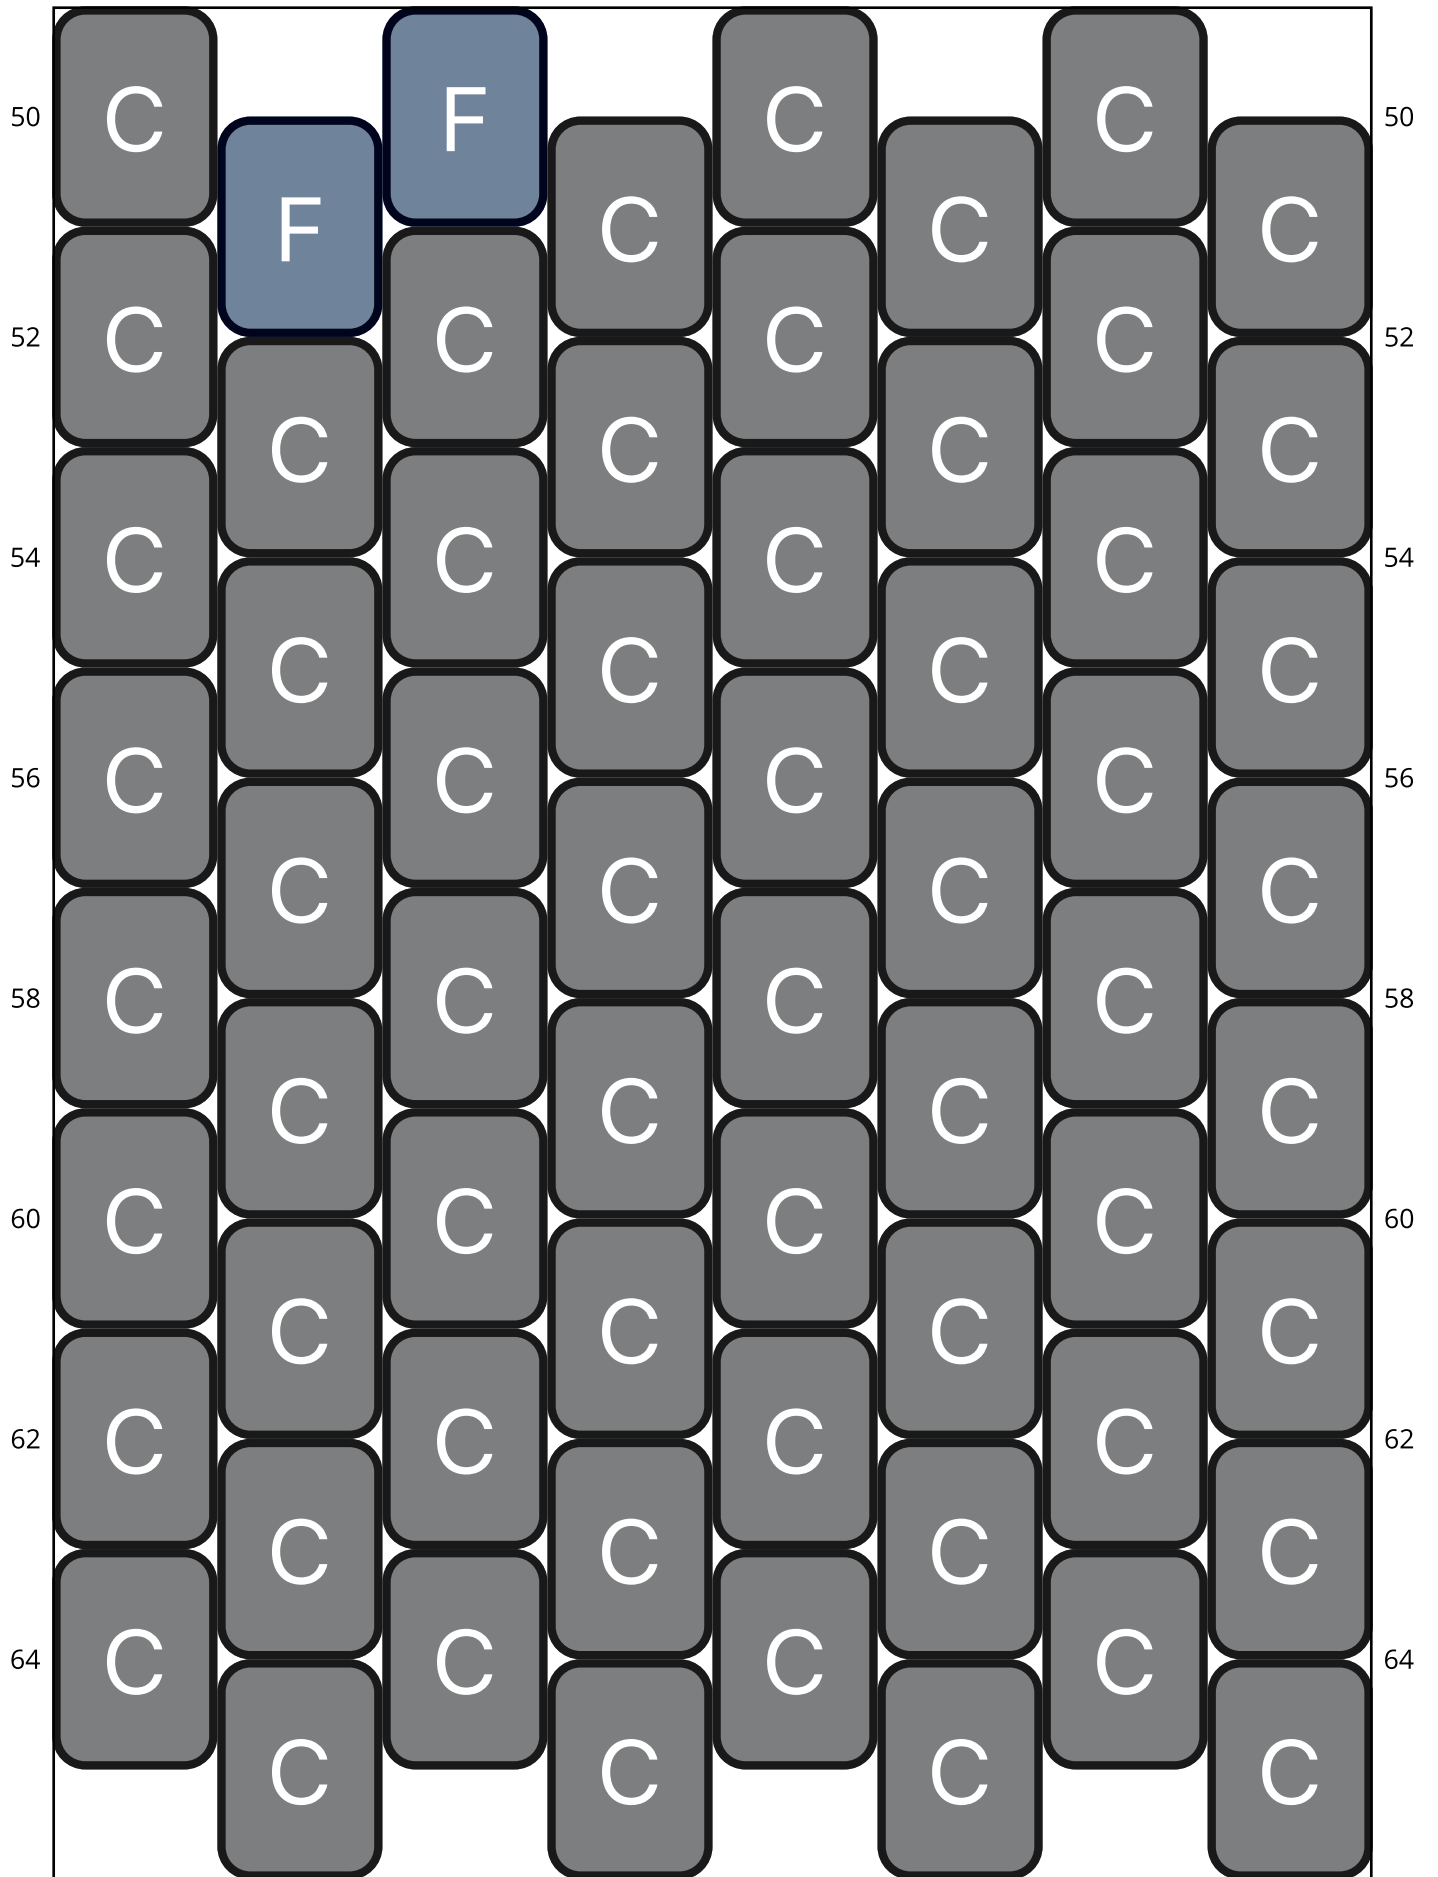

Lifeguard

Type: Peyote

Width: 8

Height: 37

Finished size: 1,0 x 6,0 cm

Total beads: 296

© 2024 Emmanuelle Royer

www.yulumai.org

Copyright: yulumai2025

Word Chart

Row 1&2 L (8)A
Row 3 (R) (4)A
Row 4 (L) (4)A
Row 5 (R) (4)A
Row 6 (L) (4)A
Row 7 (R) (4)A
Row 8 (L) (4)A
Row 9 (R) (4)A
Row 10 (L) (4)A
Row 11 (R) (4)A
Row 12 (L) (4)A
Row 13 (R) (4)B
Row 14 (L) (4)B
Row 15 (R) (4)B
Row 16 (L) (4)B
Row 17 (R) (4)B
Row 18 (L) (4)B
Row 19 (R) (4)B
Row 20 (L) (4)B
Row 21 (R) (4)D
Row 22 (L) (4)D
Row 23 (R) (4)D
Row 24 (L) (4)D
Row 25 (R) (3)D, (1)E
Row 26 (L) (3)E, (1)D
Row 27 (R) (1)D, (3)E
Row 28 (L) (4)E
Row 29 (R) (4)E
Row 30 (L) (4)E
Row 31 (R) (4)E
Row 32 (L) (4)E
Row 33 (R) (4)E
Row 34 (L) (4)E
Row 35 (R) (4)E
Row 36 (L) (4)E
Row 37 (R) (4)E
Row 38 (L) (4)E
Row 39 (R) (4)E
Row 40 (L) (4)E
Row 41 (R) (4)E

Row 42 (L) (4)E
Row 43 (R) (4)E
Row 44 (L) (1)E, (1)F, (2)E
Row 45 (R) (2)E, (2)F
Row 46 (L) (1)C, (1)F, (1)C, (1)E
Row 47 (R) (2)C, (2)F
Row 48 (L) (2)C, (1)F, (1)C
Row 49 (R) (1)C, (1)F, (2)C
Row 50 (L) (3)C, (1)F
Row 51 (R) (4)C
Row 52 (L) (4)C
Row 53 (R) (4)C
Row 54 (L) (4)C
Row 55 (R) (4)C
Row 56 (L) (4)C
Row 57 (R) (4)C
Row 58 (L) (4)C
Row 59 (R) (4)C
Row 60 (L) (4)C
Row 61 (R) (4)C
Row 62 (L) (4)C
Row 63 (R) (4)C
Row 64 (L) (4)C
Row 65 (R) (4)C
Row 66 (L) (4)C
Row 67 (R) (4)C
Row 68 (L) (4)C
Row 69 (R) (4)C
Row 70 (L) (4)C
Row 71 (R) (4)C
Row 72 (L) (4)C
Row 73 (R) (4)C
Row 74 (L) (4)C