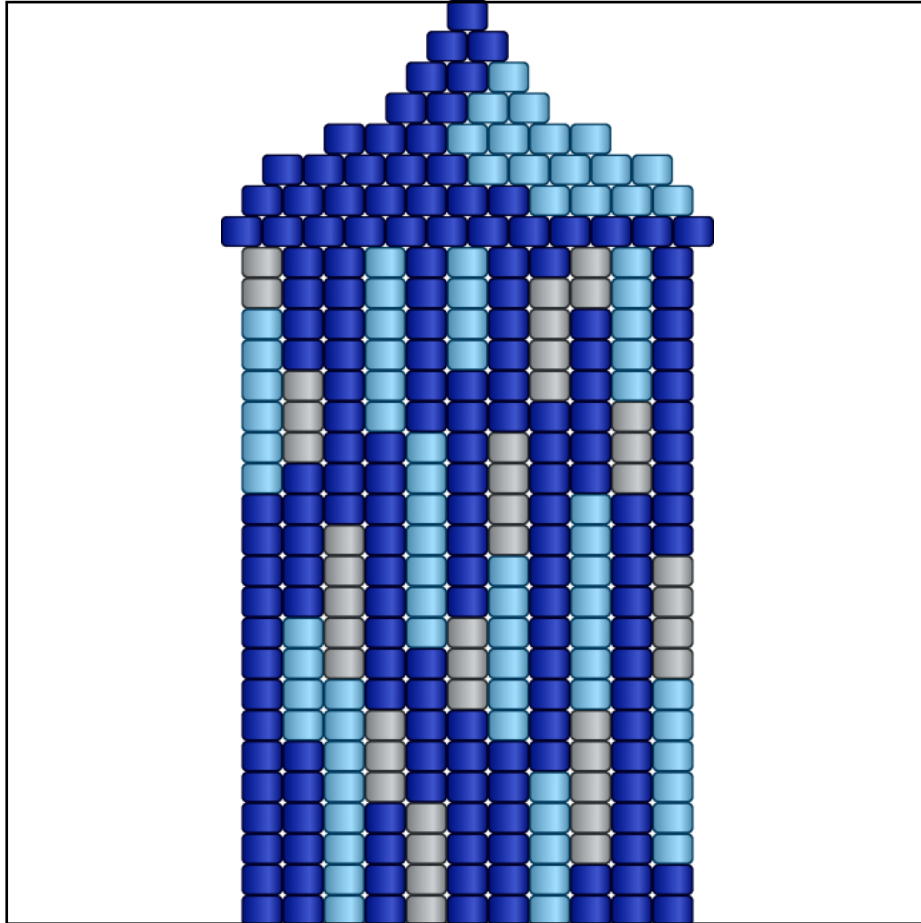

# Rain

Type: Brick

Width: 12

Height: 9

Fringe: 21

Finished size: 2,0 x 3,6 cm

Total beads: 292

© 2025 Emmanuelle Royer