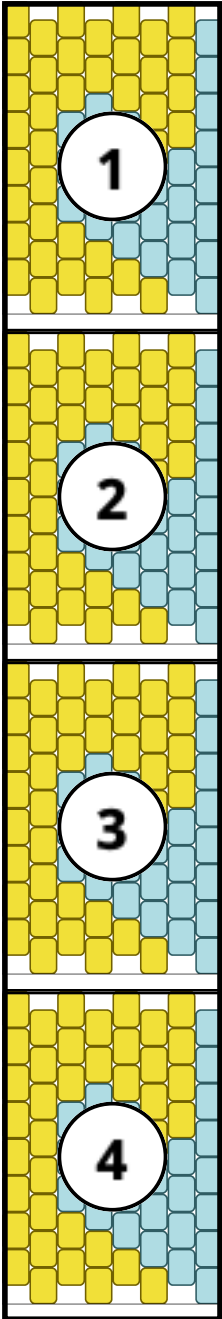

wave

Type: Peyote

Width: 8

Height: 32

Finished size: 1,0 x 5,2 cm

Total beads: 256

© 2024 Emmanuelle Royer

www.yulumai.org

Copyright: yulumai2025

Word Chart

Row 1&2 L (1)B, (7)A

Row 3 (R) (4)A

Row 4 (L) (1)B, (3)A

Row 5 (R) (4)A

Row 6 (L) (1)B, (1)A, (1)B, (1)A

Row 7 (R) (1)A, (2)B, (1)A

Row 8 (L) (1)B, (1)A, (1)B, (1)A

Row 9 (R) (1)A, (1)B, (1)A, (1)B

Row 10 (L) (3)B, (1)A

Row 11 (R) (1)A, (3)B

Row 12 (L) (3)B, (1)A

Row 13 (R) (2)A, (2)B

Row 14 (L) (2)B, (2)A

Row 15 (R) (3)A, (1)B

Row 16 (L) (1)B, (3)A

Row 17 (R) (4)A

Row 18 (L) (1)B, (3)A

Row 19 (R) (4)A

Row 20 (L) (1)B, (3)A

Row 21 (R) (4)A

Row 22 (L) (1)B, (1)A, (1)B, (1)A

Row 23 (R) (1)A, (2)B, (1)A