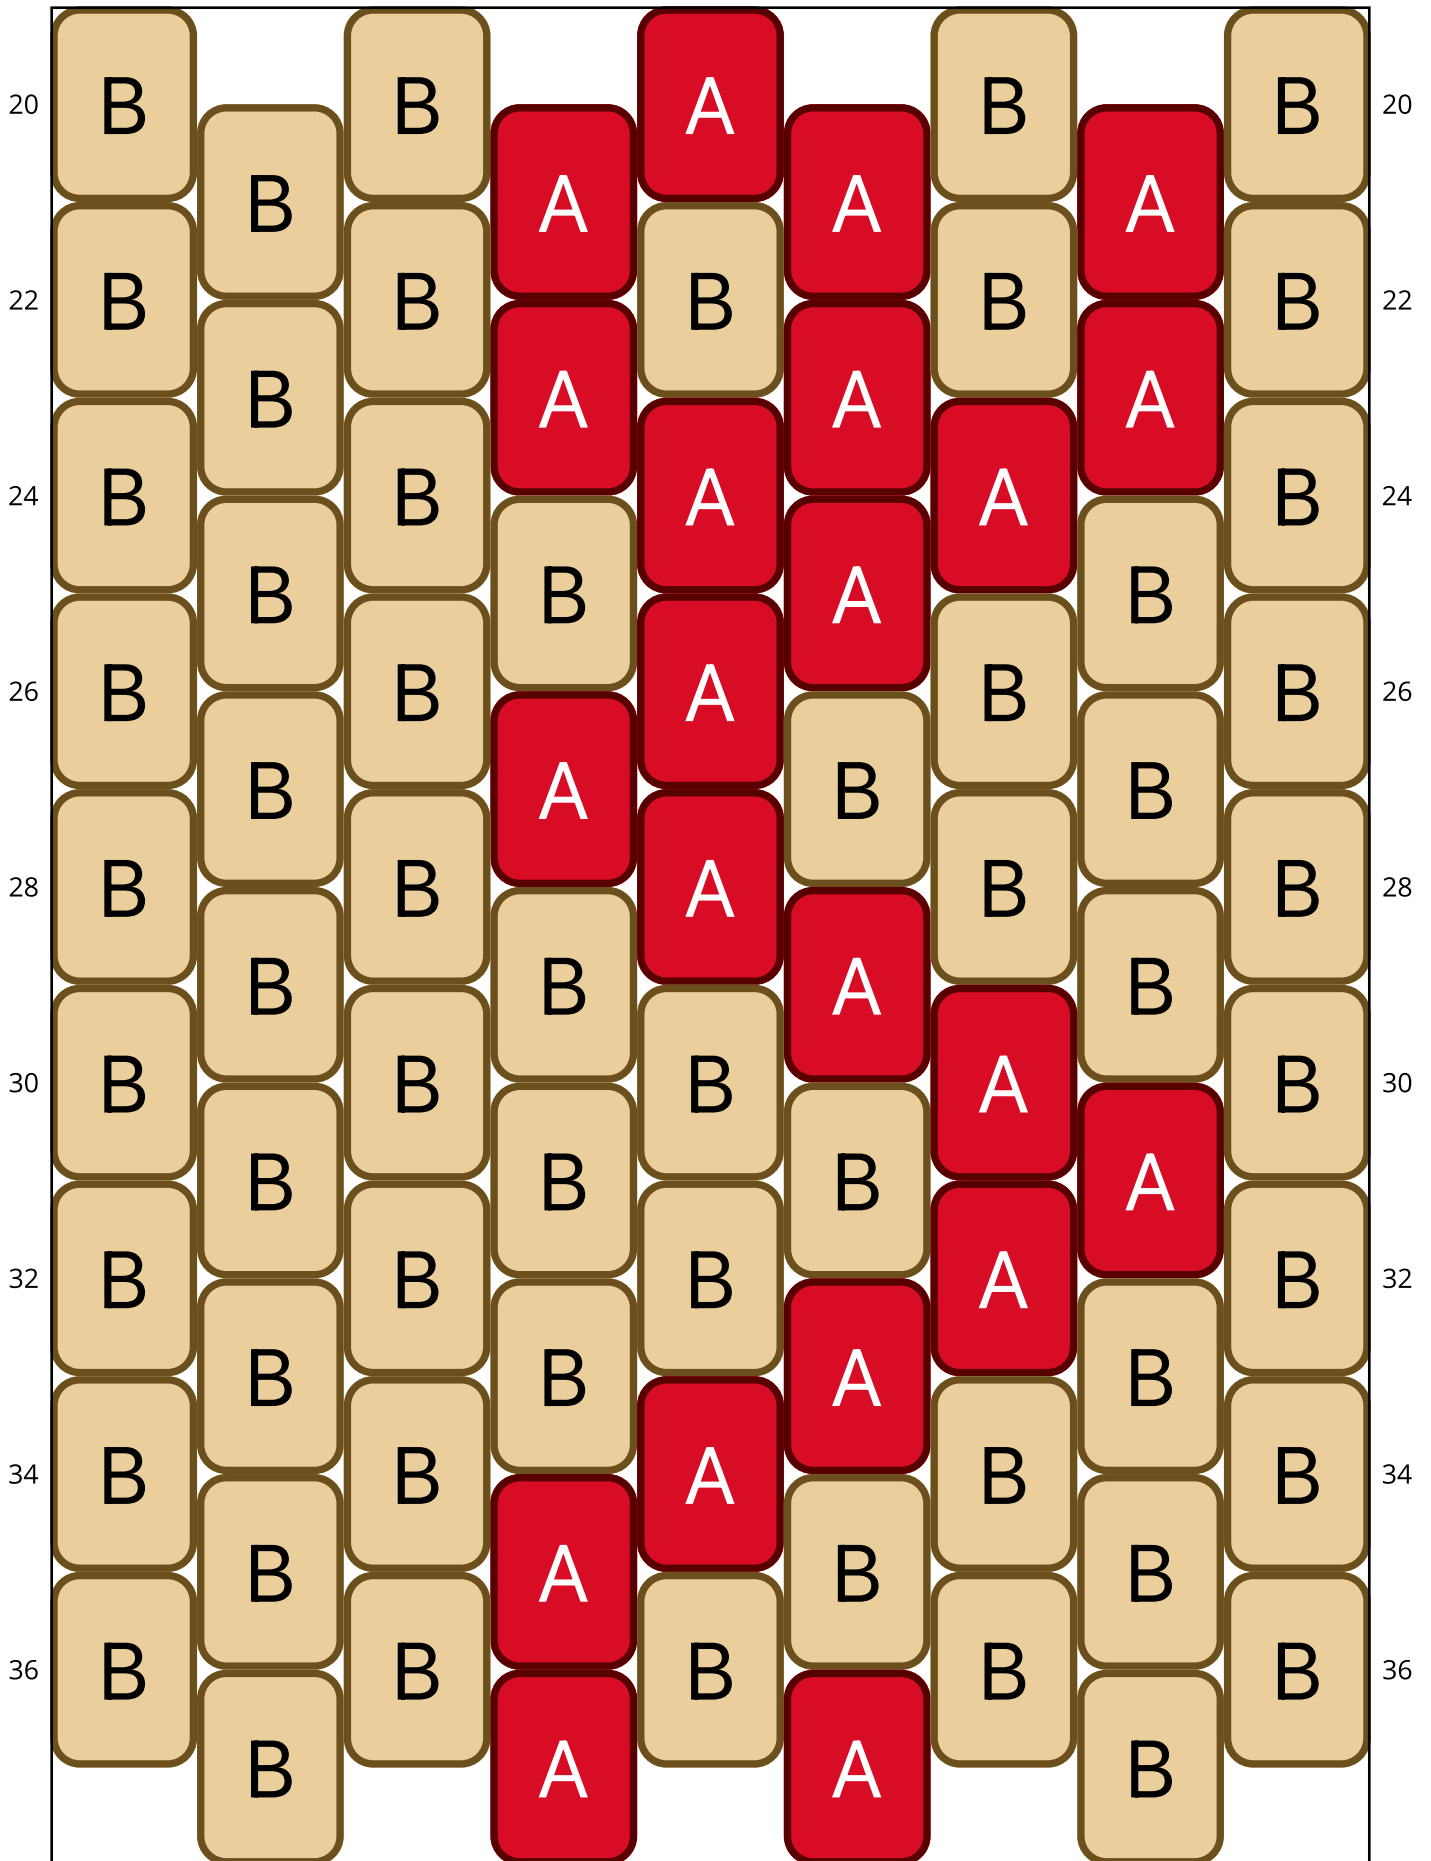

Unity

Type: Peyote

Width: 9

Height: 36

Finished size: 1,1 x 5,8 cm

Total beads: 324

© 2026 Emmanuelle Royer

www.yulumai.org

Copyright: yulumai2025

Word Chart

Row 1&2 L (9)B
Row 3 (R) (5)B
Row 4 (L) (4)B
Row 5 (R) (5)B
Row 6 (L) (4)B
Row 7 (R) (5)B
Row 8 (L) (4)B
Row 9 (R) (5)B
Row 10 (L) (4)B
Row 11 (R) (5)B
Row 12 (L) (4)B
Row 13 (R) (5)B
Row 14 (L) (4)B
Row 15 (R) (5)B
Row 16 (L) (4)B
Row 17 (R) (5)B
Row 18 (L) (4)B
Row 19 (R) (2)B, (1)A, (2)B
Row 20 (L) (3)A, (1)B
Row 21 (R) (5)B
Row 22 (L) (3)A, (1)B
Row 23 (R) (2)B, (2)A, (1)B
Row 24 (L) (1)B, (1)A, (2)B
Row 25 (R) (2)B, (1)A, (2)B
Row 26 (L) (2)B, (1)A, (1)B
Row 27 (R) (2)B, (1)A, (2)B
Row 28 (L) (1)B, (1)A, (2)B
Row 29 (R) (3)B, (1)A, (1)B
Row 30 (L) (1)A, (3)B
Row 31 (R) (3)B, (1)A, (1)B
Row 32 (L) (1)B, (1)A, (2)B
Row 33 (R) (2)B, (1)A, (2)B
Row 34 (L) (2)B, (1)A, (1)B
Row 35 (R) (5)B
Row 36 (L) (1)B, (2)A, (1)B
Row 37 (R) (2)B, (2)A, (1)B
Row 38 (L) (1)A, (1)B, (1)A, (1)B
Row 39 (R) (5)B
Row 40 (L) (1)A, (1)B, (1)A, (1)B
Row 41 (R) (2)B, (2)A, (1)B

Row 42 (L) (1)B, (1)A, (2)B
Row 43 (R) (3)B, (1)A, (1)B
Row 44 (L) (1)A, (3)B
Row 45 (R) (1)B, (1)A, (3)B
Row 46 (L) (1)A, (1)B, (2)A
Row 47 (R) (2)B, (2)A, (1)B
Row 48 (L) (1)B, (1)A, (1)B, (1)A
Row 49 (R) (1)B, (3)A, (1)B
Row 50 (L) (1)A, (1)B, (1)A, (1)B
Row 51 (R) (5)B
Row 52 (L) (1)A, (3)B
Row 53 (R) (5)B
Row 54 (L) (4)B
Row 55 (R) (5)B
Row 56 (L) (4)B
Row 57 (R) (5)B
Row 58 (L) (4)B
Row 59 (R) (5)B
Row 60 (L) (4)B
Row 61 (R) (5)B
Row 62 (L) (4)B
Row 63 (R) (5)B
Row 64 (L) (4)B
Row 65 (R) (5)B
Row 66 (L) (4)B
Row 67 (R) (5)B
Row 68 (L) (4)B
Row 69 (R) (5)B
Row 70 (L) (4)B
Row 71 (R) (5)B
Row 72 (L) (4)B