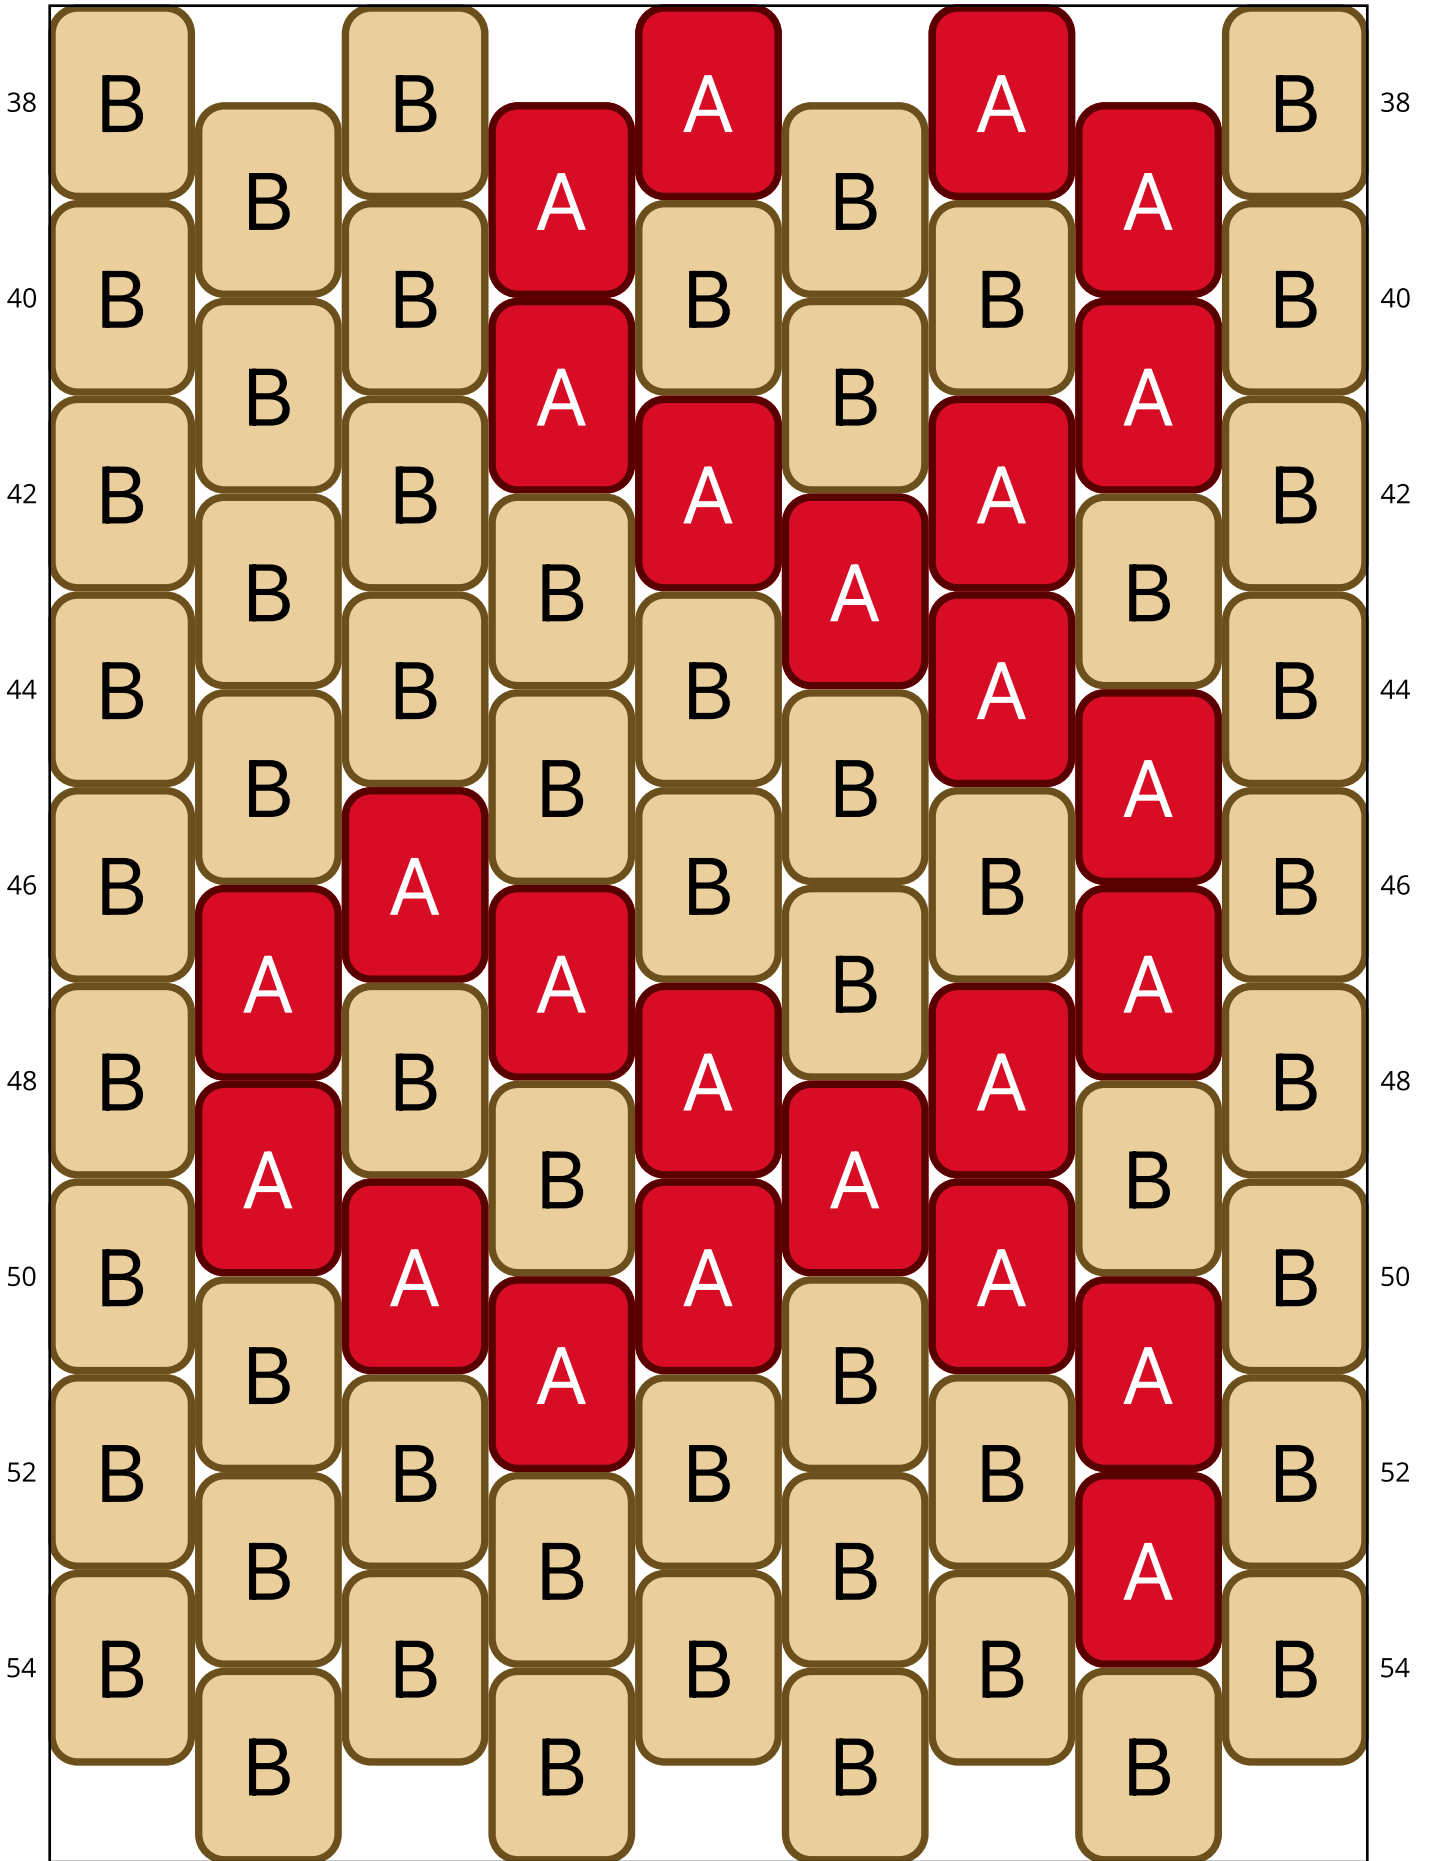

Unity

Type: Peyote

Width: 9

Height: 36

Finished size: 1,1 x 5,8 cm

Total beads: 324

© 2026 Emmanuelle Royer

www.yulumai.org

Copyright: yulumai2025

Word Chart

Row 1&2 L (9)B
Row 3 (R) (5)B
Row 4 (L) (4)B
Row 5 (R) (5)B
Row 6 (L) (4)B
Row 7 (R) (5)B
Row 8 (L) (4)B
Row 9 (R) (5)B
Row 10 (L) (4)B
Row 11 (R) (5)B
Row 12 (L) (4)B
Row 13 (R) (5)B
Row 14 (L) (4)B
Row 15 (R) (5)B
Row 16 (L) (4)B
Row 17 (R) (5)B
Row 18 (L) (4)B
Row 19 (R) (2)B, (1)A, (2)B
Row 20 (L) (3)A, (1)B
Row 21 (R) (5)B
Row 22 (L) (3)A, (1)B
Row 23 (R) (2)B, (2)A, (1)B
Row 24 (L) (1)B, (1)A, (2)B
Row 25 (R) (2)B, (1)A, (2)B
Row 26 (L) (2)B, (1)A, (1)B
Row 27 (R) (2)B, (1)A, (2)B
Row 28 (L) (1)B, (1)A, (2)B
Row 29 (R) (3)B, (1)A, (1)B
Row 30 (L) (1)A, (3)B
Row 31 (R) (3)B, (1)A, (1)B
Row 32 (L) (1)B, (1)A, (2)B
Row 33 (R) (2)B, (1)A, (2)B
Row 34 (L) (2)B, (1)A, (1)B
Row 35 (R) (5)B
Row 36 (L) (1)B, (2)A, (1)B
Row 37 (R) (2)B, (2)A, (1)B
Row 38 (L) (1)A, (1)B, (1)A, (1)B
Row 39 (R) (5)B
Row 40 (L) (1)A, (1)B, (1)A, (1)B
Row 41 (R) (2)B, (2)A, (1)B

Row 42 (L) (1)B, (1)A, (2)B
Row 43 (R) (3)B, (1)A, (1)B
Row 44 (L) (1)A, (3)B
Row 45 (R) (1)B, (1)A, (3)B
Row 46 (L) (1)A, (1)B, (2)A
Row 47 (R) (2)B, (2)A, (1)B
Row 48 (L) (1)B, (1)A, (1)B, (1)A
Row 49 (R) (1)B, (3)A, (1)B
Row 50 (L) (1)A, (1)B, (1)A, (1)B
Row 51 (R) (5)B
Row 52 (L) (1)A, (3)B
Row 53 (R) (5)B
Row 54 (L) (4)B
Row 55 (R) (5)B
Row 56 (L) (4)B
Row 57 (R) (5)B
Row 58 (L) (4)B
Row 59 (R) (5)B
Row 60 (L) (4)B
Row 61 (R) (5)B
Row 62 (L) (4)B
Row 63 (R) (5)B
Row 64 (L) (4)B
Row 65 (R) (5)B
Row 66 (L) (4)B
Row 67 (R) (5)B
Row 68 (L) (4)B
Row 69 (R) (5)B
Row 70 (L) (4)B
Row 71 (R) (5)B
Row 72 (L) (4)B