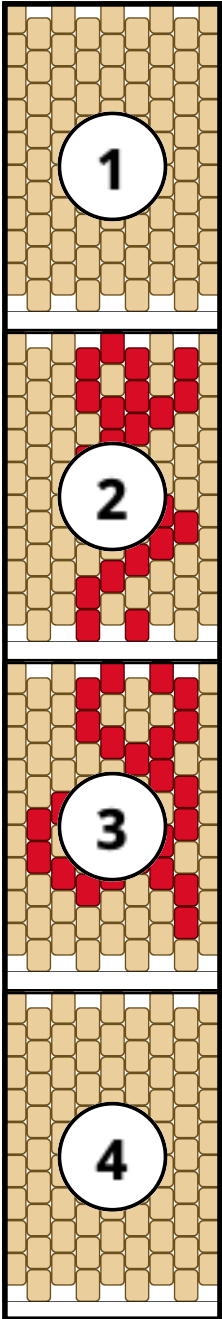

Unity

Type: Peyote

Width: 9

Height: 36

Finished size: 1,1 x 5,8 cm

Total beads: 324

© 2026 Emmanuelle Royer

www.yulumai.org

Copyright: yulumai2025

Word Chart

Row 1&2 L (9)B
Row 3 (R) (5)B
Row 4 (L) (4)B
Row 5 (R) (5)B
Row 6 (L) (4)B
Row 7 (R) (5)B
Row 8 (L) (4)B
Row 9 (R) (5)B
Row 10 (L) (4)B
Row 11 (R) (5)B
Row 12 (L) (4)B
Row 13 (R) (5)B
Row 14 (L) (4)B
Row 15 (R) (5)B
Row 16 (L) (4)B
Row 17 (R) (5)B
Row 18 (L) (4)B
Row 19 (R) (2)B, (1)A, (2)B
Row 20 (L) (3)A, (1)B
Row 21 (R) (5)B
Row 22 (L) (3)A, (1)B
Row 23 (R) (2)B, (2)A, (1)B
Row 24 (L) (1)B, (1)A, (2)B
Row 25 (R) (2)B, (1)A, (2)B
Row 26 (L) (2)B, (1)A, (1)B
Row 27 (R) (2)B, (1)A, (2)B
Row 28 (L) (1)B, (1)A, (2)B
Row 29 (R) (3)B, (1)A, (1)B
Row 30 (L) (1)A, (3)B
Row 31 (R) (3)B, (1)A, (1)B
Row 32 (L) (1)B, (1)A, (2)B
Row 33 (R) (2)B, (1)A, (2)B
Row 34 (L) (2)B, (1)A, (1)B
Row 35 (R) (5)B
Row 36 (L) (1)B, (2)A, (1)B
Row 37 (R) (2)B, (2)A, (1)B
Row 38 (L) (1)A, (1)B, (1)A, (1)B
Row 39 (R) (5)B
Row 40 (L) (1)A, (1)B, (1)A, (1)B
Row 41 (R) (2)B, (2)A, (1)B

Row 42 (L) (1)B, (1)A, (2)B
Row 43 (R) (3)B, (1)A, (1)B
Row 44 (L) (1)A, (3)B
Row 45 (R) (1)B, (1)A, (3)B
Row 46 (L) (1)A, (1)B, (2)A
Row 47 (R) (2)B, (2)A, (1)B
Row 48 (L) (1)B, (1)A, (1)B, (1)A
Row 49 (R) (1)B, (3)A, (1)B
Row 50 (L) (1)A, (1)B, (1)A, (1)B
Row 51 (R) (5)B
Row 52 (L) (1)A, (3)B
Row 53 (R) (5)B
Row 54 (L) (4)B
Row 55 (R) (5)B
Row 56 (L) (4)B
Row 57 (R) (5)B
Row 58 (L) (4)B
Row 59 (R) (5)B
Row 60 (L) (4)B
Row 61 (R) (5)B
Row 62 (L) (4)B
Row 63 (R) (5)B
Row 64 (L) (4)B
Row 65 (R) (5)B
Row 66 (L) (4)B
Row 67 (R) (5)B
Row 68 (L) (4)B
Row 69 (R) (5)B
Row 70 (L) (4)B
Row 71 (R) (5)B
Row 72 (L) (4)B