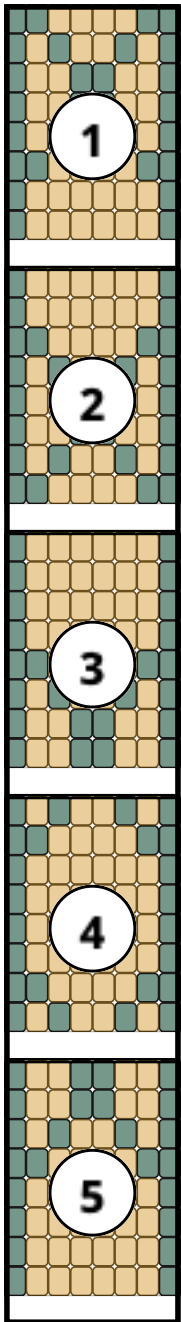

Cross

Type: Loom

Width: 8

Height: 40

Finished size: 1,0 x 6,4 cm

Total beads: 320

© 2025 Emmanuelle Royer

www.yulumai.org

Copyright: yulumai2025

1	B	B	A	A	A	A	B	B	1
2	B	A	B	A	A	B	A	B	2
3	B	A	A	B	B	A	A	B	3
4	B	A	A	B	B	A	A	B	4
5	B	A	B	A	A	B	A	B	5
6	B	B	A	A	A	A	B	B	6
7	B	A	A	A	A	A	A	B	7
8	B	A	A	A	A	A	A	B	8

9	B	A	A	A	A	A	B	9	
10	B	A	A	A	A	A	B	10	
11	B	B	A	A	A	A	B	B	11
12	B	A	B	A	A	B	A	B	12
13	B	A	A	B	B	A	A	B	13
14	B	A	A	B	B	A	A	B	14
15	B	A	B	A	A	B	A	B	15
16	B	B	A	A	A	A	B	B	16

25	B	A	B	A	A	B	A	B	25
26	B	B	A	A	A	A	B	B	26
27	B	A	A	A	A	A	A	B	27
28	B	A	A	A	A	A	A	B	28
29	B	A	A	A	A	A	A	B	29
30	B	A	A	A	A	A	A	B	30
31	B	B	A	A	A	A	B	B	31
32	B	A	B	A	A	B	A	B	32

33	B	A	A	B	B	A	A	B	33
34	B	A	A	B	B	A	A	B	34
35	B	A	B	A	A	B	A	B	35
36	B	B	A	A	A	A	B	B	36
37	B	A	A	A	A	A	A	B	37
38	B	A	A	A	A	A	A	B	38
39	B	A	A	A	A	A	A	B	39
40	B	A	A	A	A	A	A	B	40