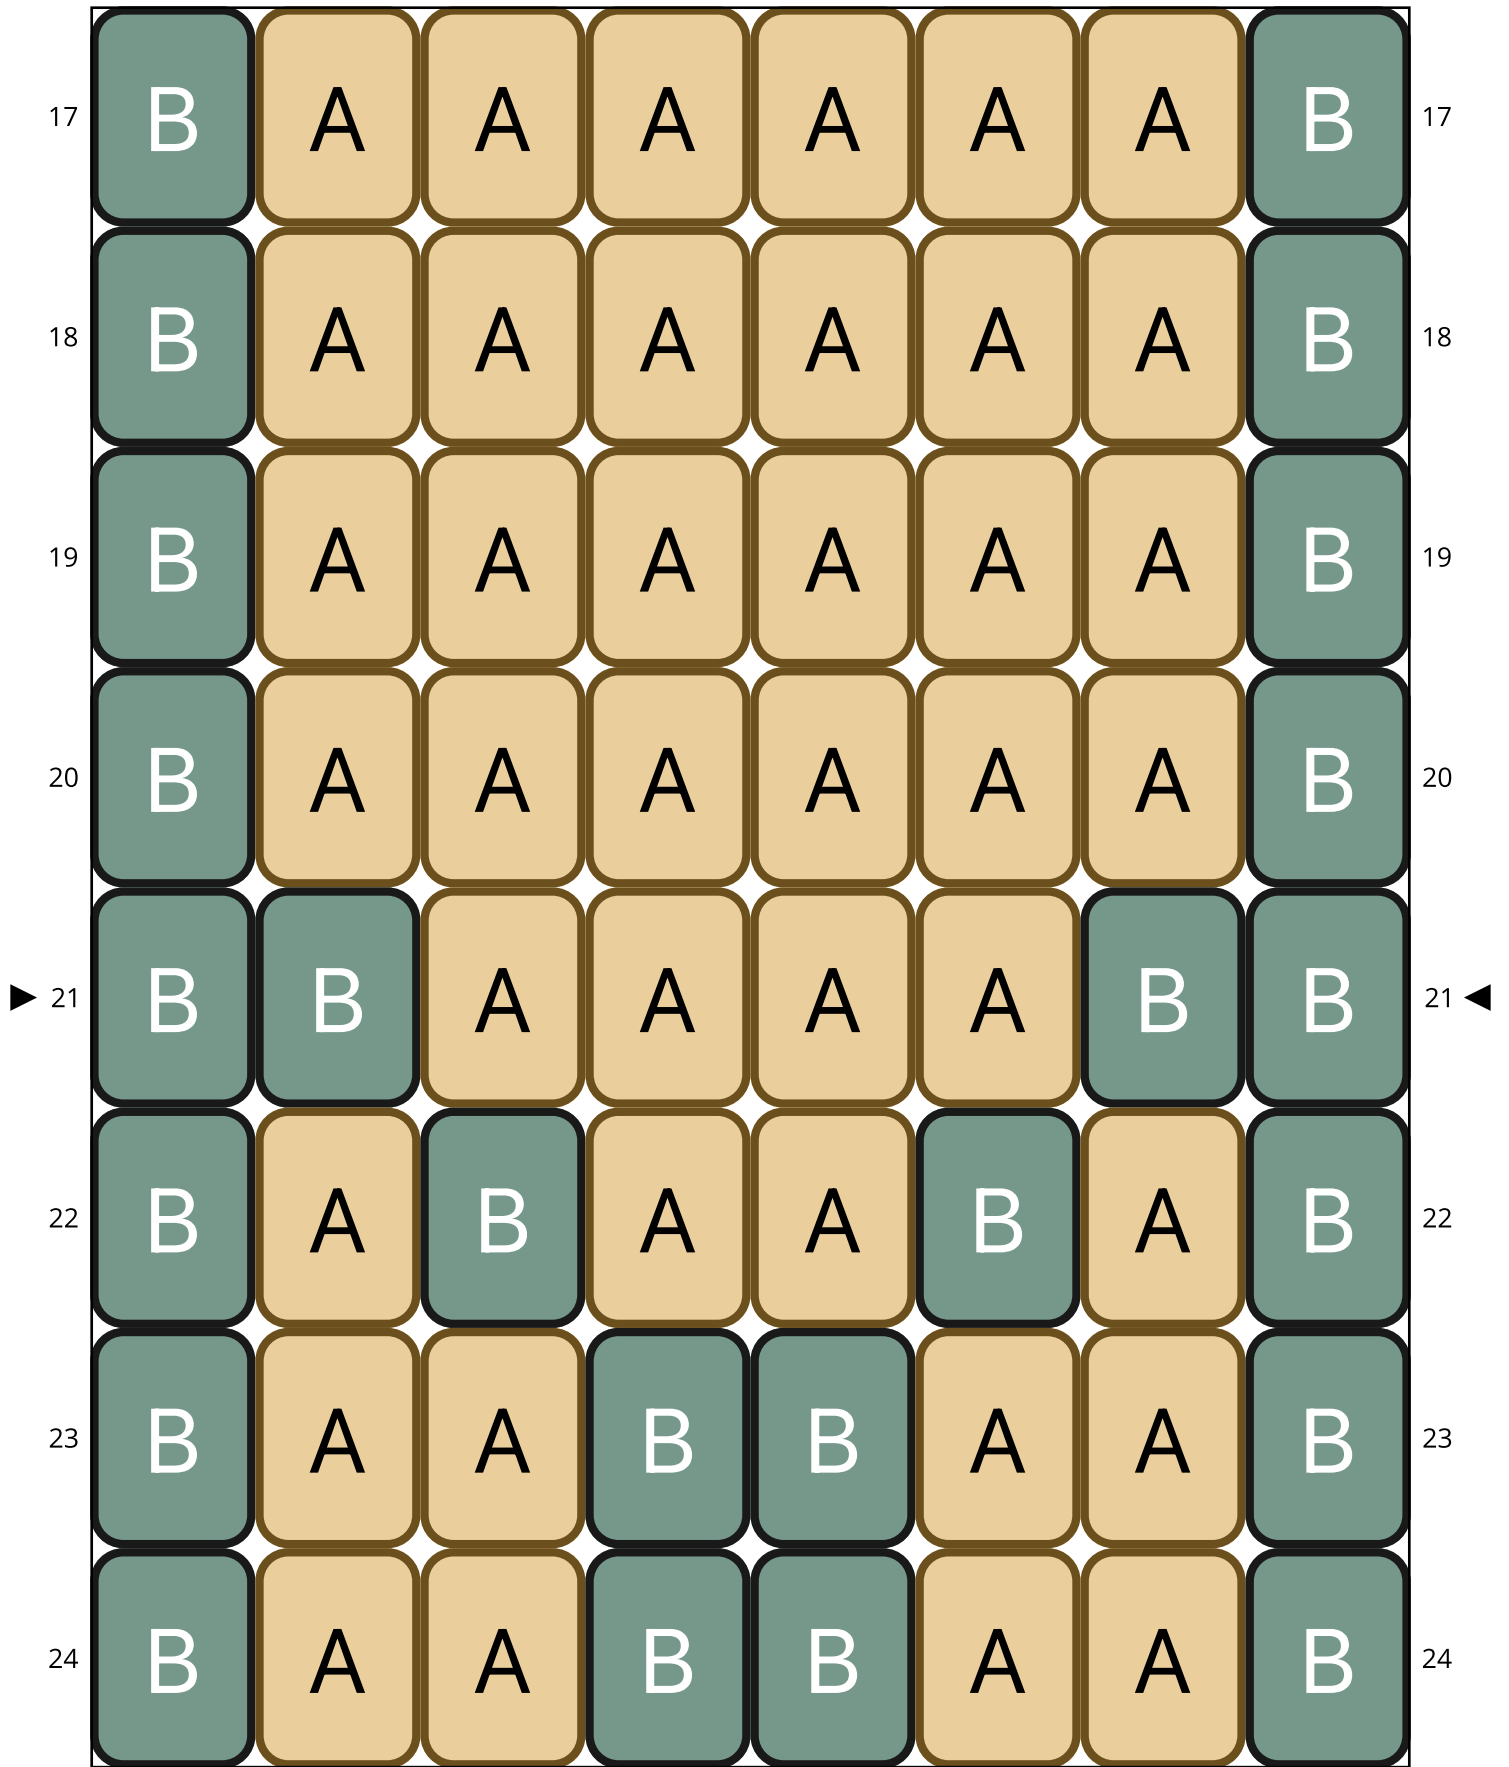

Cross

Type: Loom

Width: 8

Height: 40

Finished size: 1,0 x 6,4 cm

Total beads: 320

© 2025 Emmanuelle Royer

www.yulumai.org

Copyright: yulumai2025

1	B	B	A	A	A	A	B	B	1
2	B	A	B	A	A	B	A	B	2
3	B	A	A	B	B	A	A	B	3
4	B	A	A	B	B	A	A	B	4
5	B	A	B	A	A	B	A	B	5
6	B	B	A	A	A	A	B	B	6
7	B	A	A	A	A	A	A	B	7
8	B	A	A	A	A	A	A	B	8

9	B	A	A	A	A	A	B	9	
10	B	A	A	A	A	A	B	10	
11	B	B	A	A	A	A	B	B	11
12	B	A	B	A	A	B	A	B	12
13	B	A	A	B	B	A	A	B	13
14	B	A	A	B	B	A	A	B	14
15	B	A	B	A	A	B	A	B	15
16	B	B	A	A	A	A	B	B	16

25	B	A	B	A	A	B	A	B	25
26	B	B	A	A	A	A	B	B	26
27	B	A	A	A	A	A	A	B	27
28	B	A	A	A	A	A	A	B	28
29	B	A	A	A	A	A	A	B	29
30	B	A	A	A	A	A	A	B	30
31	B	B	A	A	A	A	B	B	31
32	B	A	B	A	A	B	A	B	32

33	B	A	A	B	B	A	A	B	33
34	B	A	A	B	B	A	A	B	34
35	B	A	B	A	A	B	A	B	35
36	B	B	A	A	A	A	B	B	36
37	B	A	A	A	A	A	A	B	37
38	B	A	A	A	A	A	A	B	38
39	B	A	A	A	A	A	A	B	39
40	B	A	A	A	A	A	A	B	40