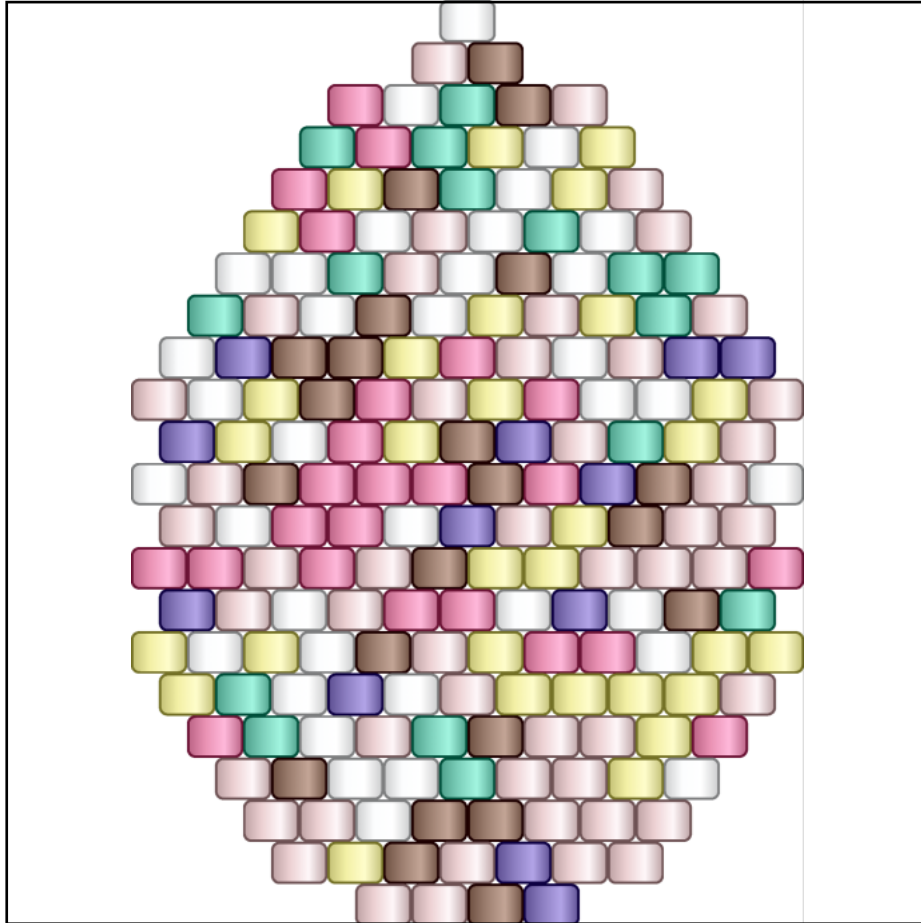

# Pastel Earrings

Type: Brick

Width: 12

Height: 22

Finished size: 2,0 x 2,6 cm

Total beads: 189

© 2024 Emmanuelle Royer

[www.yulumai.org](http://www.yulumai.org)