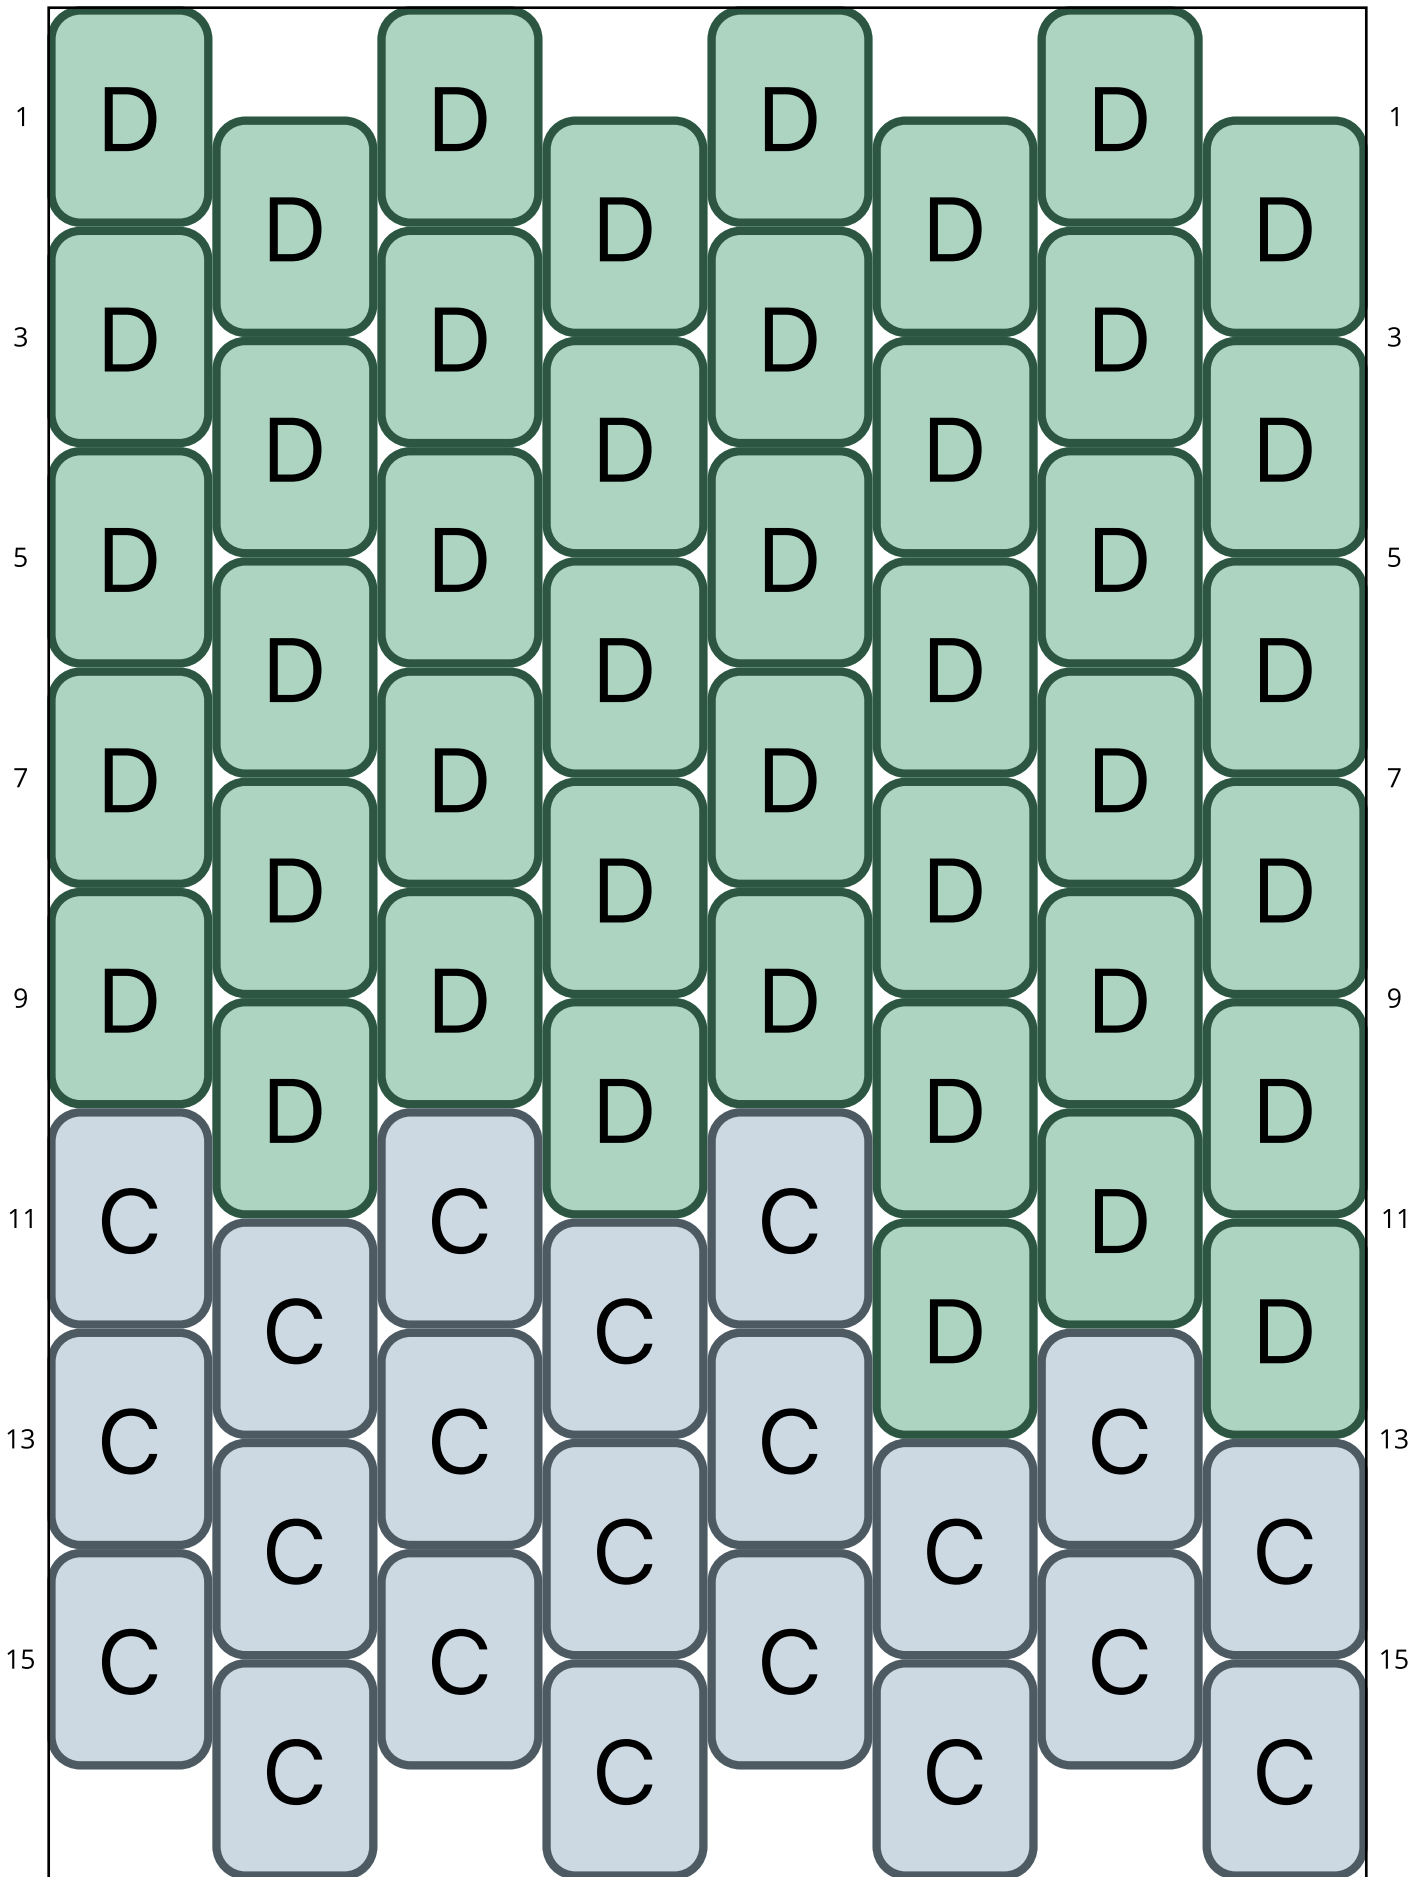

Silver lake

Type: Peyote

Width: 8

Height: 37

Finished size: 1,0 x 6,0 cm

Total beads: 296

© 2024 Emmanuelle Royer

www.yulumai.org

Copyright: yulumai2025

Word Chart

Row 1&2 L (8)D
Row 3 (R) (4)D
Row 4 (L) (4)D
Row 5 (R) (4)D
Row 6 (L) (4)D
Row 7 (R) (4)D
Row 8 (L) (4)D
Row 9 (R) (4)D
Row 10 (L) (4)D
Row 11 (R) (3)C, (1)D
Row 12 (L) (2)D, (2)C
Row 13 (R) (4)C
Row 14 (L) (4)C
Row 15 (R) (4)C
Row 16 (L) (4)C
Row 17 (R) (4)C
Row 18 (L) (4)C
Row 19 (R) (4)C
Row 20 (L) (4)C
Row 21 (R) (4)C
Row 22 (L) (4)C
Row 23 (R) (4)C
Row 24 (L) (4)C
Row 25 (R) (4)C
Row 26 (L) (4)C
Row 27 (R) (4)C
Row 28 (L) (4)C
Row 29 (R) (4)C
Row 30 (L) (4)C
Row 31 (R) (4)C
Row 32 (L) (4)C
Row 33 (R) (4)A
Row 34 (L) (4)A
Row 35 (R) (4)A
Row 36 (L) (4)A
Row 37 (R) (4)A
Row 38 (L) (4)A
Row 39 (R) (4)A
Row 40 (L) (4)A
Row 41 (R) (4)A

Row 42 (L) (4)A
Row 43 (R) (1)B, (1)A, (2)B
Row 44 (L) (4)B
Row 45 (R) (4)B
Row 46 (L) (4)B
Row 47 (R) (4)B
Row 48 (L) (4)B
Row 49 (R) (4)B
Row 50 (L) (4)B
Row 51 (R) (4)B
Row 52 (L) (4)B
Row 53 (R) (4)E
Row 54 (L) (4)E
Row 55 (R) (4)E
Row 56 (L) (4)E
Row 57 (R) (4)E
Row 58 (L) (4)E
Row 59 (R) (4)E
Row 60 (L) (4)E
Row 61 (R) (4)F
Row 62 (L) (4)F
Row 63 (R) (4)F
Row 64 (L) (4)F
Row 65 (R) (4)F
Row 66 (L) (4)F
Row 67 (R) (4)F
Row 68 (L) (4)F
Row 69 (R) (4)F
Row 70 (L) (4)F
Row 71 (R) (4)F
Row 72 (L) (4)F
Row 73 (R) (4)F
Row 74 (L) (4)F

Miyuki Delica 11/0 (DB)

A

DB205
Light Caramel Ceylon
Count: 41

B

DB256
Light Cinnamon Ceylon
Count: 39

C

DB1497
Opaque Light Sky Blue
Count: 85

D