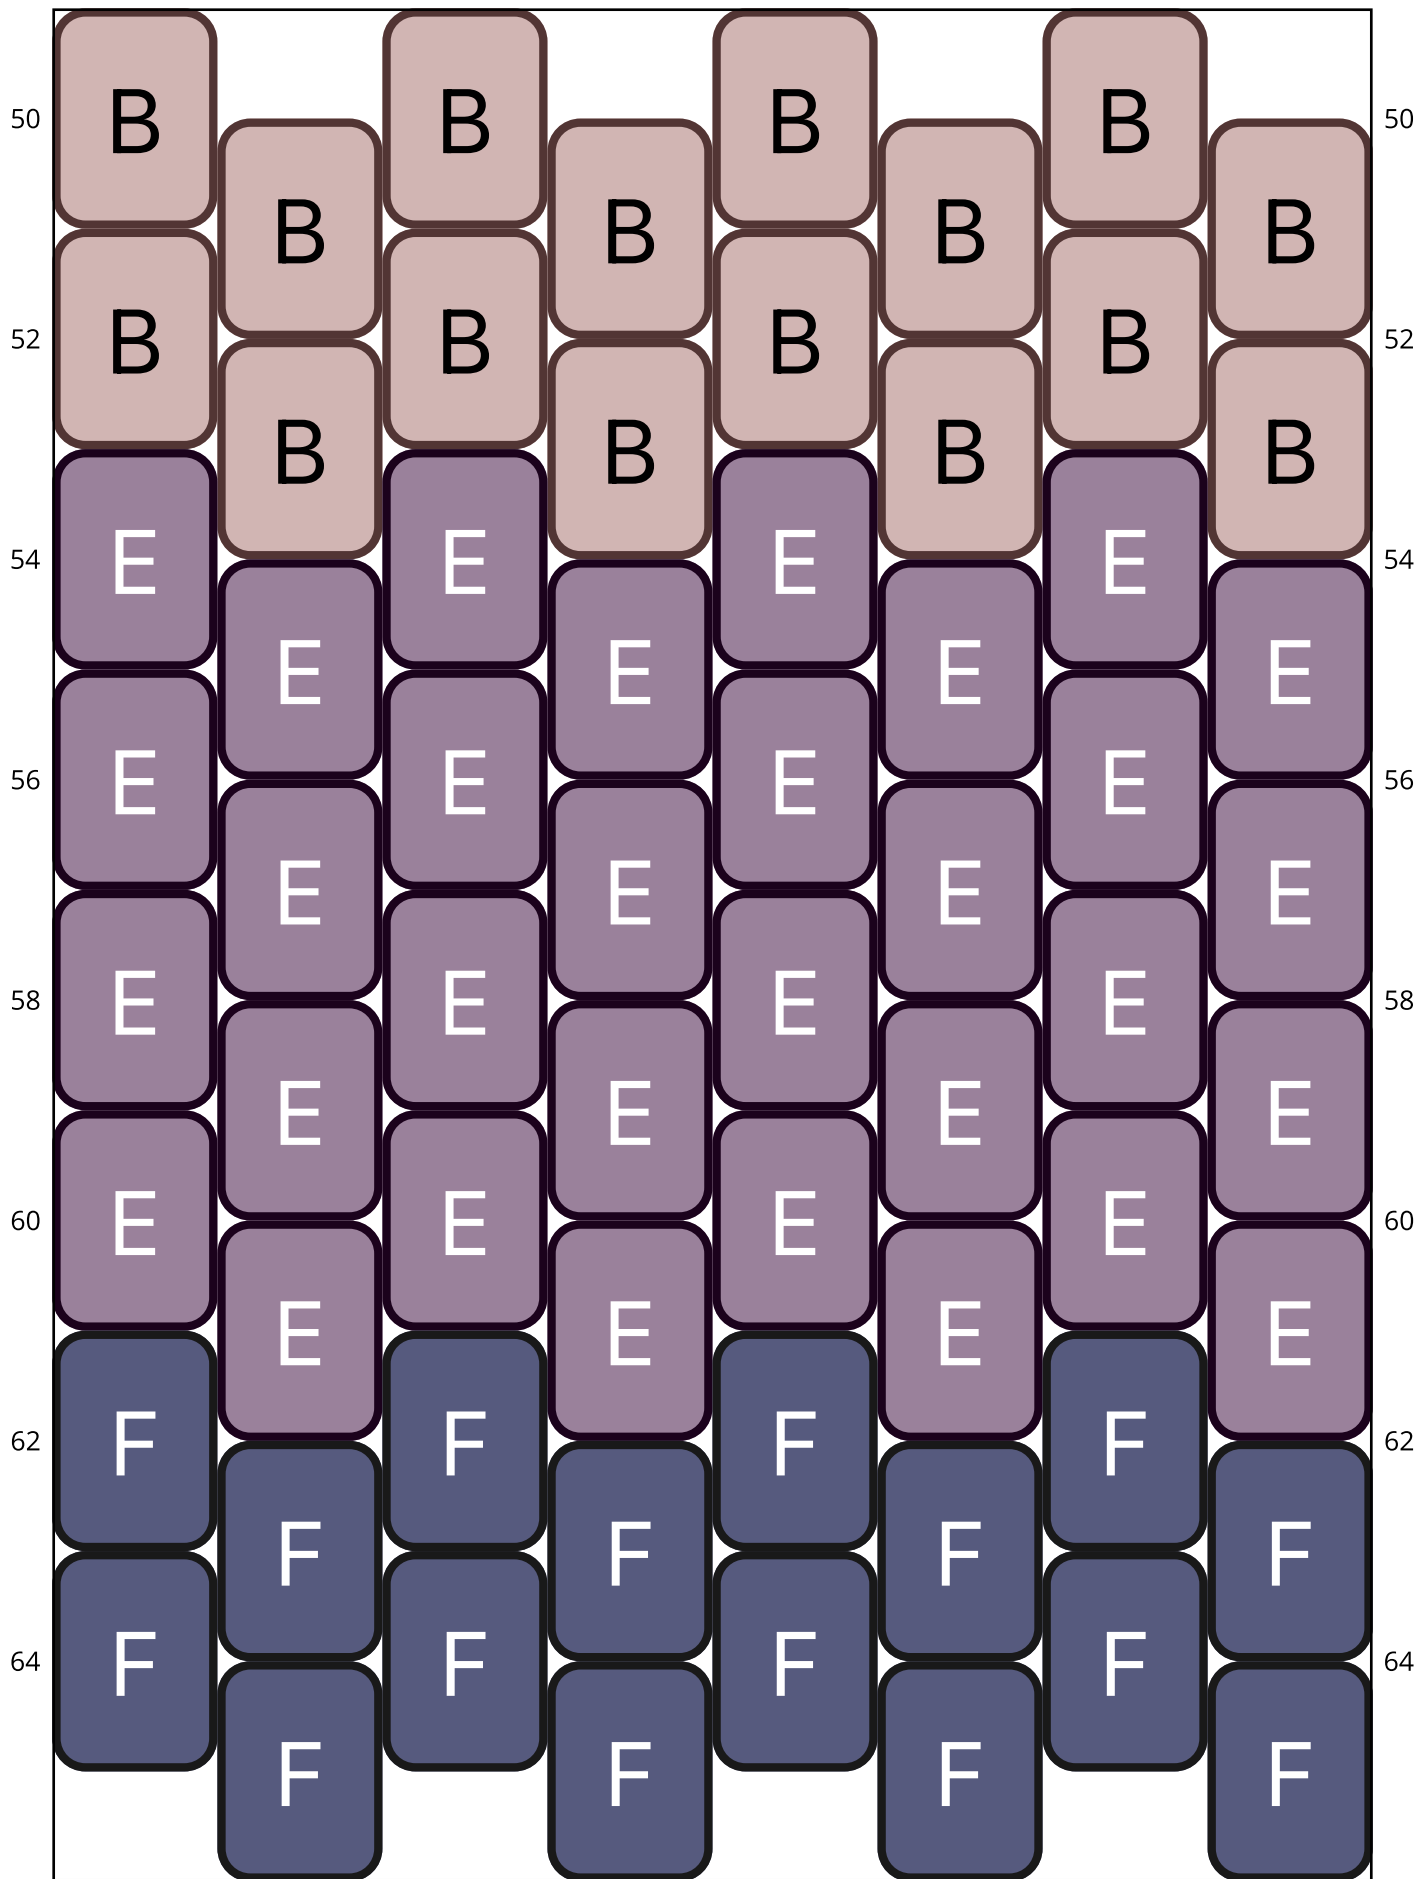

Silver lake

Type: Peyote

Width: 8

Height: 37

Finished size: 1,0 x 6,0 cm

Total beads: 296

© 2024 Emmanuelle Royer

www.yulumai.org

Copyright: yulumai2025

Word Chart

Row 1&2 L (8)D
Row 3 (R) (4)D
Row 4 (L) (4)D
Row 5 (R) (4)D
Row 6 (L) (4)D
Row 7 (R) (4)D
Row 8 (L) (4)D
Row 9 (R) (4)D
Row 10 (L) (4)D
Row 11 (R) (3)C, (1)D
Row 12 (L) (2)D, (2)C
Row 13 (R) (4)C
Row 14 (L) (4)C
Row 15 (R) (4)C
Row 16 (L) (4)C
Row 17 (R) (4)C
Row 18 (L) (4)C
Row 19 (R) (4)C
Row 20 (L) (4)C
Row 21 (R) (4)C
Row 22 (L) (4)C
Row 23 (R) (4)C
Row 24 (L) (4)C
Row 25 (R) (4)C
Row 26 (L) (4)C
Row 27 (R) (4)C
Row 28 (L) (4)C
Row 29 (R) (4)C
Row 30 (L) (4)C
Row 31 (R) (4)C
Row 32 (L) (4)C
Row 33 (R) (4)A
Row 34 (L) (4)A
Row 35 (R) (4)A
Row 36 (L) (4)A
Row 37 (R) (4)A
Row 38 (L) (4)A
Row 39 (R) (4)A
Row 40 (L) (4)A
Row 41 (R) (4)A

Row 42 (L) (4)A
Row 43 (R) (1)B, (1)A, (2)B
Row 44 (L) (4)B
Row 45 (R) (4)B
Row 46 (L) (4)B
Row 47 (R) (4)B
Row 48 (L) (4)B
Row 49 (R) (4)B
Row 50 (L) (4)B
Row 51 (R) (4)B
Row 52 (L) (4)B
Row 53 (R) (4)E
Row 54 (L) (4)E
Row 55 (R) (4)E
Row 56 (L) (4)E
Row 57 (R) (4)E
Row 58 (L) (4)E
Row 59 (R) (4)E
Row 60 (L) (4)E
Row 61 (R) (4)F
Row 62 (L) (4)F
Row 63 (R) (4)F
Row 64 (L) (4)F
Row 65 (R) (4)F
Row 66 (L) (4)F
Row 67 (R) (4)F
Row 68 (L) (4)F
Row 69 (R) (4)F
Row 70 (L) (4)F
Row 71 (R) (4)F
Row 72 (L) (4)F
Row 73 (R) (4)F
Row 74 (L) (4)F

Miyuki Delica 11/0 (DB)

A

DB205
Light Caramel Ceylon
Count: 41

B

DB256
Light Cinnamon Ceylon
Count: 39

C

DB1497
Opaque Light Sky Blue
Count: 85

D