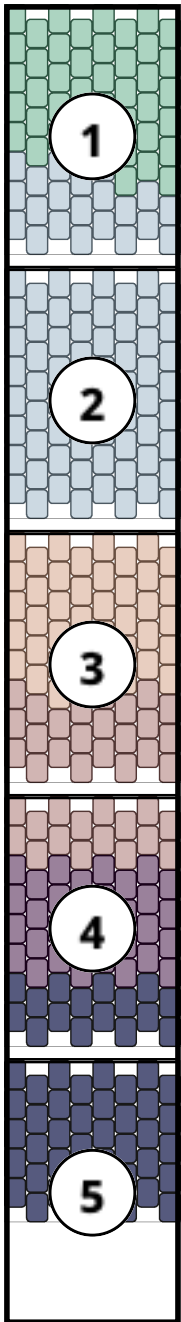

Silver lake

Type: Peyote

Width: 8

Height: 37

Finished size: 1,0 x 6,0 cm

Total beads: 296

© 2024 Emmanuelle Royer

www.yulumai.org

Copyright: yulumai2025

Word Chart

Row 1&2 L (8)D
Row 3 (R) (4)D
Row 4 (L) (4)D
Row 5 (R) (4)D
Row 6 (L) (4)D
Row 7 (R) (4)D
Row 8 (L) (4)D
Row 9 (R) (4)D
Row 10 (L) (4)D
Row 11 (R) (3)C, (1)D
Row 12 (L) (2)D, (2)C
Row 13 (R) (4)C
Row 14 (L) (4)C
Row 15 (R) (4)C
Row 16 (L) (4)C
Row 17 (R) (4)C
Row 18 (L) (4)C
Row 19 (R) (4)C
Row 20 (L) (4)C
Row 21 (R) (4)C
Row 22 (L) (4)C
Row 23 (R) (4)C
Row 24 (L) (4)C
Row 25 (R) (4)C
Row 26 (L) (4)C
Row 27 (R) (4)C
Row 28 (L) (4)C
Row 29 (R) (4)C
Row 30 (L) (4)C
Row 31 (R) (4)C
Row 32 (L) (4)C
Row 33 (R) (4)A
Row 34 (L) (4)A
Row 35 (R) (4)A
Row 36 (L) (4)A
Row 37 (R) (4)A
Row 38 (L) (4)A
Row 39 (R) (4)A
Row 40 (L) (4)A
Row 41 (R) (4)A

Row 42 (L) (4)A
Row 43 (R) (1)B, (1)A, (2)B
Row 44 (L) (4)B
Row 45 (R) (4)B
Row 46 (L) (4)B
Row 47 (R) (4)B
Row 48 (L) (4)B
Row 49 (R) (4)B
Row 50 (L) (4)B
Row 51 (R) (4)B
Row 52 (L) (4)B
Row 53 (R) (4)E
Row 54 (L) (4)E
Row 55 (R) (4)E
Row 56 (L) (4)E
Row 57 (R) (4)E
Row 58 (L) (4)E
Row 59 (R) (4)E
Row 60 (L) (4)E
Row 61 (R) (4)F
Row 62 (L) (4)F
Row 63 (R) (4)F
Row 64 (L) (4)F
Row 65 (R) (4)F
Row 66 (L) (4)F
Row 67 (R) (4)F
Row 68 (L) (4)F
Row 69 (R) (4)F
Row 70 (L) (4)F
Row 71 (R) (4)F
Row 72 (L) (4)F
Row 73 (R) (4)F
Row 74 (L) (4)F

Miyuki Delica 11/0 (DB)

A

DB205
Light Caramel Ceylon
Count: 41

B

DB256
Light Cinnamon Ceylon
Count: 39

C

DB1497
Opaque Light Sky Blue
Count: 85

D