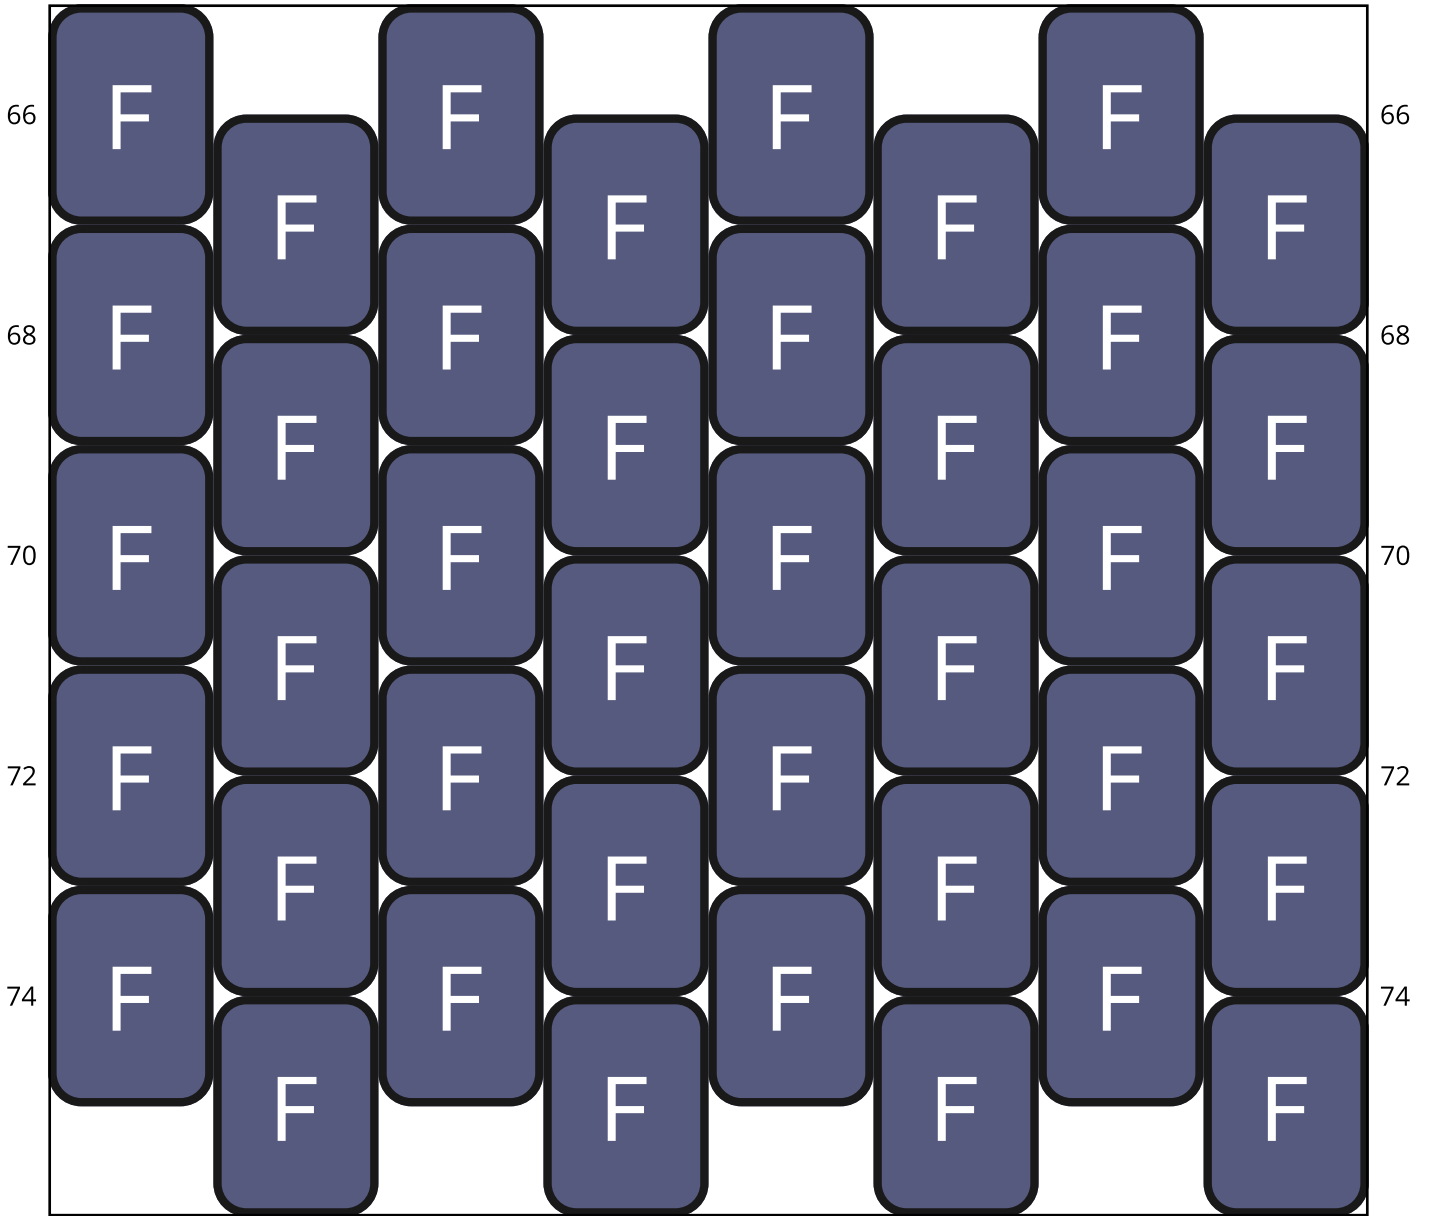

Silver lake

Type: Peyote

Width: 8

Height: 37

Finished size: 1,0 x 6,0 cm

Total beads: 296

© 2024 Emmanuelle Royer

www.yulumai.org

Copyright: yulumai2025

Word Chart

Row 1&2 L (8)D
Row 3 (R) (4)D
Row 4 (L) (4)D
Row 5 (R) (4)D
Row 6 (L) (4)D
Row 7 (R) (4)D
Row 8 (L) (4)D
Row 9 (R) (4)D
Row 10 (L) (4)D
Row 11 (R) (3)C, (1)D
Row 12 (L) (2)D, (2)C
Row 13 (R) (4)C
Row 14 (L) (4)C
Row 15 (R) (4)C
Row 16 (L) (4)C
Row 17 (R) (4)C
Row 18 (L) (4)C
Row 19 (R) (4)C
Row 20 (L) (4)C
Row 21 (R) (4)C
Row 22 (L) (4)C
Row 23 (R) (4)C
Row 24 (L) (4)C
Row 25 (R) (4)C
Row 26 (L) (4)C
Row 27 (R) (4)C
Row 28 (L) (4)C
Row 29 (R) (4)C
Row 30 (L) (4)C
Row 31 (R) (4)C
Row 32 (L) (4)C
Row 33 (R) (4)A
Row 34 (L) (4)A
Row 35 (R) (4)A
Row 36 (L) (4)A
Row 37 (R) (4)A
Row 38 (L) (4)A
Row 39 (R) (4)A
Row 40 (L) (4)A
Row 41 (R) (4)A

Row 42 (L) (4)A
Row 43 (R) (1)B, (1)A, (2)B
Row 44 (L) (4)B
Row 45 (R) (4)B
Row 46 (L) (4)B
Row 47 (R) (4)B
Row 48 (L) (4)B
Row 49 (R) (4)B
Row 50 (L) (4)B
Row 51 (R) (4)B
Row 52 (L) (4)B
Row 53 (R) (4)E
Row 54 (L) (4)E
Row 55 (R) (4)E
Row 56 (L) (4)E
Row 57 (R) (4)E
Row 58 (L) (4)E
Row 59 (R) (4)E
Row 60 (L) (4)E
Row 61 (R) (4)F
Row 62 (L) (4)F
Row 63 (R) (4)F
Row 64 (L) (4)F
Row 65 (R) (4)F
Row 66 (L) (4)F
Row 67 (R) (4)F
Row 68 (L) (4)F
Row 69 (R) (4)F
Row 70 (L) (4)F
Row 71 (R) (4)F
Row 72 (L) (4)F
Row 73 (R) (4)F
Row 74 (L) (4)F