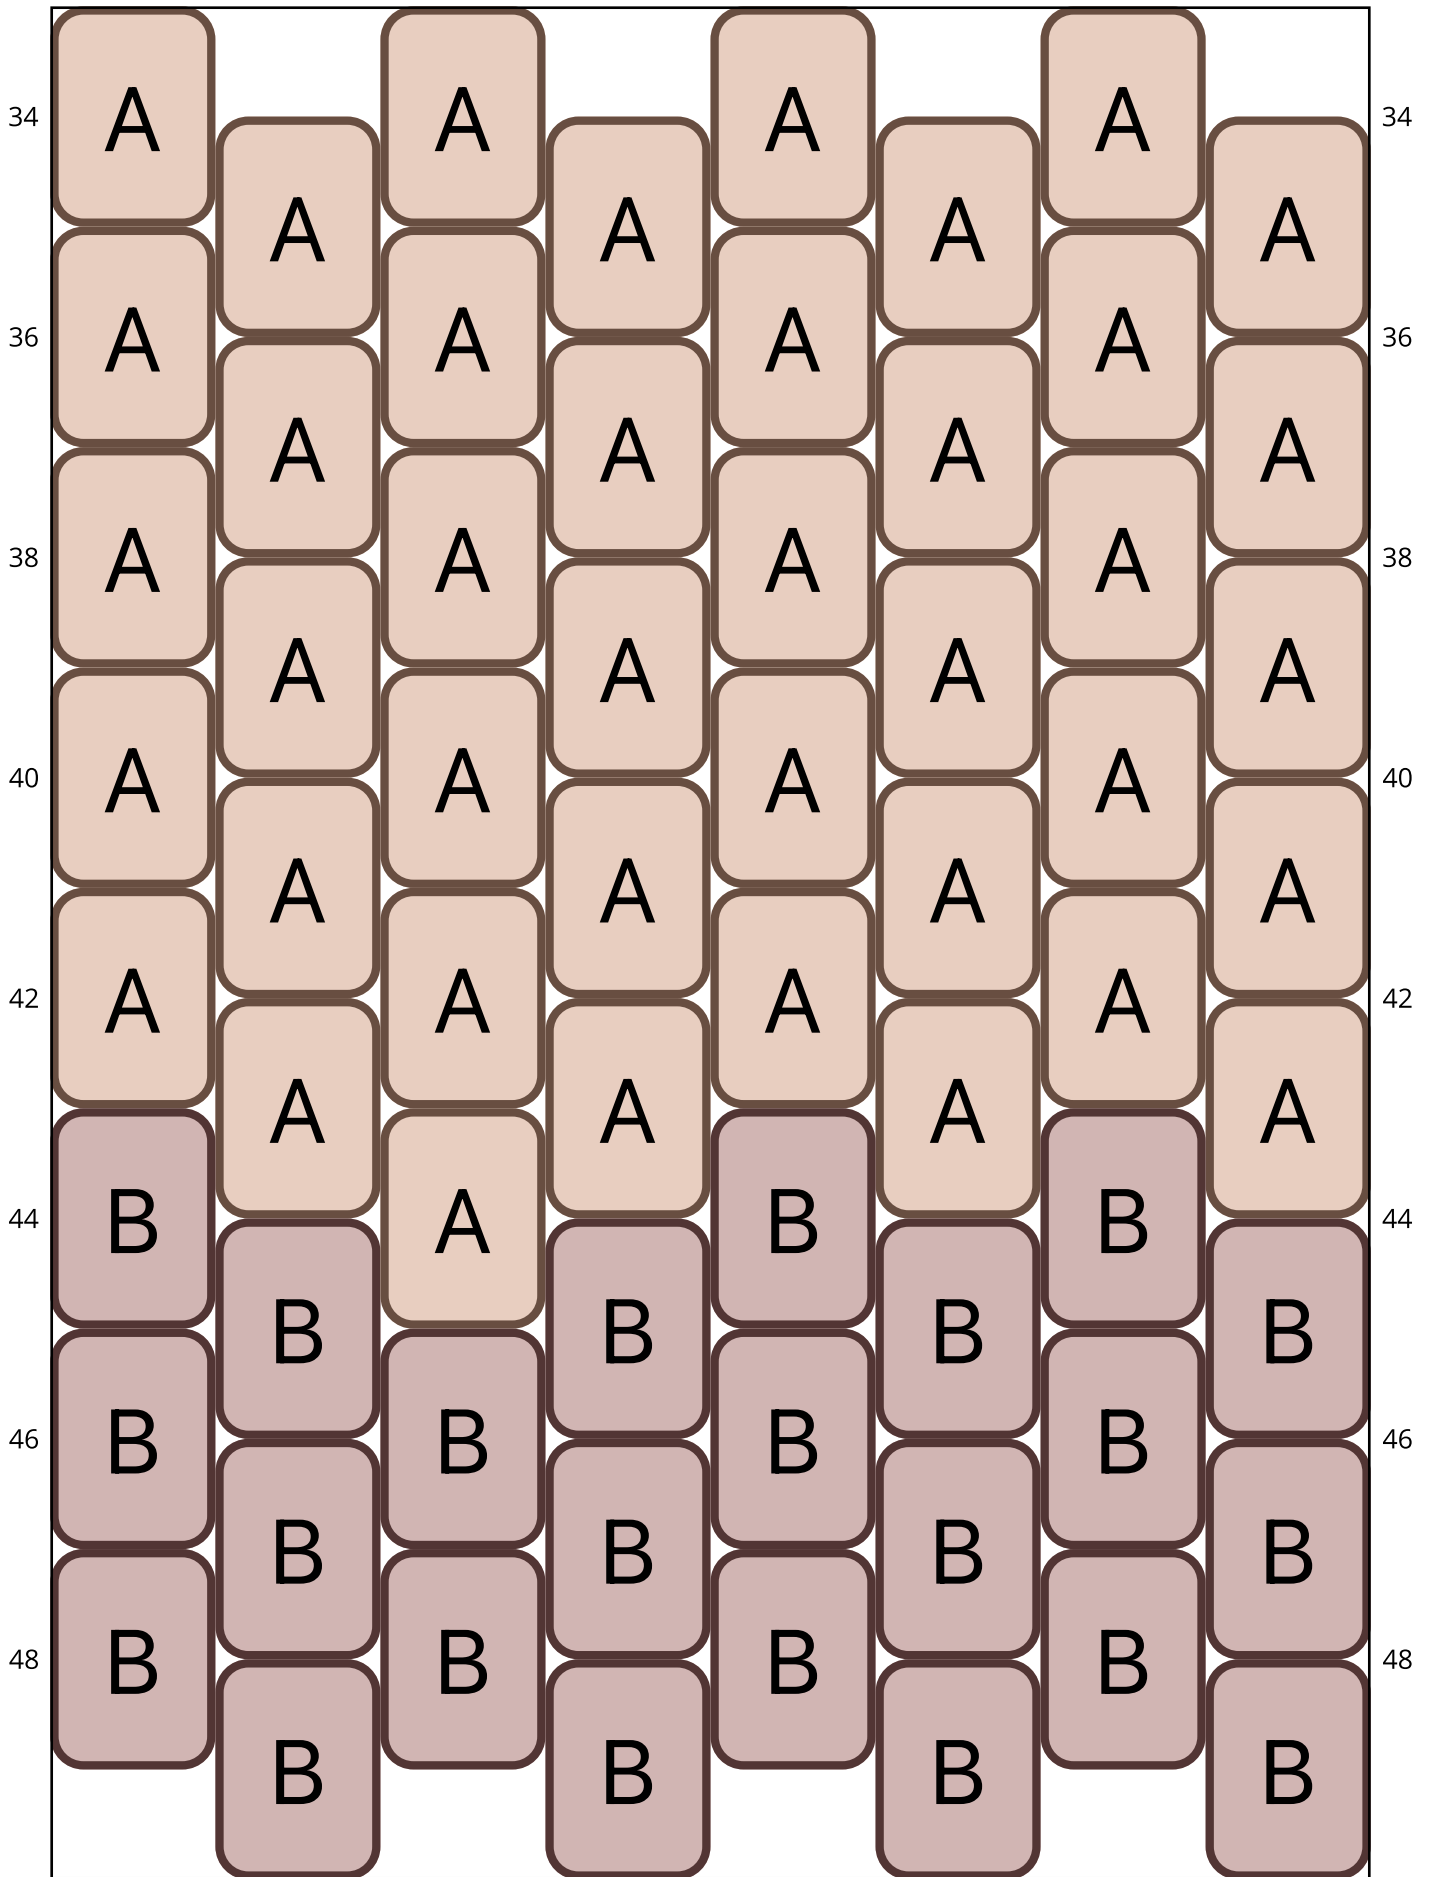

Silver lake

Type: Peyote

Width: 8

Height: 37

Finished size: 1,0 x 6,0 cm

Total beads: 296

© 2024 Emmanuelle Royer

www.yulumai.org

Copyright: yulumai2025

Word Chart

Row 1&2 L (8)D
Row 3 (R) (4)D
Row 4 (L) (4)D
Row 5 (R) (4)D
Row 6 (L) (4)D
Row 7 (R) (4)D
Row 8 (L) (4)D
Row 9 (R) (4)D
Row 10 (L) (4)D
Row 11 (R) (3)C, (1)D
Row 12 (L) (2)D, (2)C
Row 13 (R) (4)C
Row 14 (L) (4)C
Row 15 (R) (4)C
Row 16 (L) (4)C
Row 17 (R) (4)C
Row 18 (L) (4)C
Row 19 (R) (4)C
Row 20 (L) (4)C
Row 21 (R) (4)C
Row 22 (L) (4)C
Row 23 (R) (4)C
Row 24 (L) (4)C
Row 25 (R) (4)C
Row 26 (L) (4)C
Row 27 (R) (4)C
Row 28 (L) (4)C
Row 29 (R) (4)C
Row 30 (L) (4)C
Row 31 (R) (4)C
Row 32 (L) (4)C
Row 33 (R) (4)A
Row 34 (L) (4)A
Row 35 (R) (4)A
Row 36 (L) (4)A
Row 37 (R) (4)A
Row 38 (L) (4)A
Row 39 (R) (4)A
Row 40 (L) (4)A
Row 41 (R) (4)A

Row 42 (L) (4)A
Row 43 (R) (1)B, (1)A, (2)B
Row 44 (L) (4)B
Row 45 (R) (4)B
Row 46 (L) (4)B
Row 47 (R) (4)B
Row 48 (L) (4)B
Row 49 (R) (4)B
Row 50 (L) (4)B
Row 51 (R) (4)B
Row 52 (L) (4)B
Row 53 (R) (4)E
Row 54 (L) (4)E
Row 55 (R) (4)E
Row 56 (L) (4)E
Row 57 (R) (4)E
Row 58 (L) (4)E
Row 59 (R) (4)E
Row 60 (L) (4)E
Row 61 (R) (4)F
Row 62 (L) (4)F
Row 63 (R) (4)F
Row 64 (L) (4)F
Row 65 (R) (4)F
Row 66 (L) (4)F
Row 67 (R) (4)F
Row 68 (L) (4)F
Row 69 (R) (4)F
Row 70 (L) (4)F
Row 71 (R) (4)F
Row 72 (L) (4)F
Row 73 (R) (4)F
Row 74 (L) (4)F