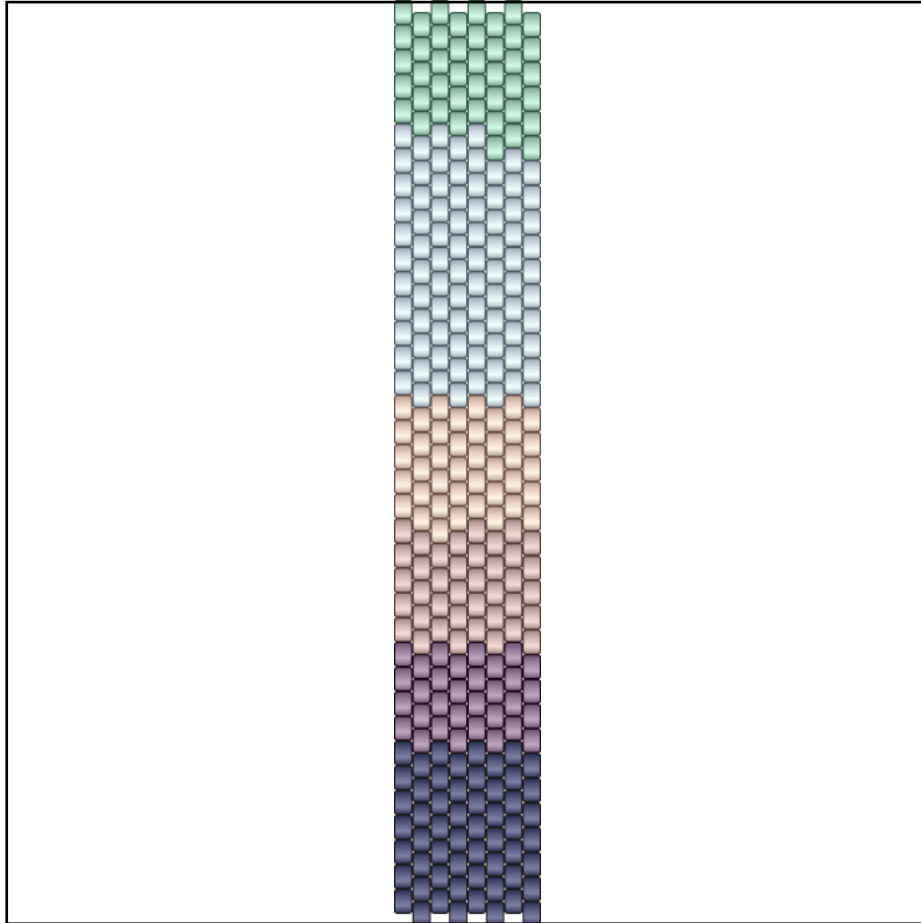

Silver lake

Type: Peyote

Width: 8

Height: 37

Finished size: 1,0 x 6,0 cm

Total beads: 296

© 2024 Emmanuelle Royer

www.yulumai.org

Miyuki Delica 11/0 (DB)

A

DB205
Light Caramel Ceylon
Count: 41

B

DB256
Light Cinnamon Ceylon
Count: 39

C

DB1497
Opaque Light Sky Blue
Count: 85

D

DB2125
Opaque Sea Opal Duracoat
Count: 43

E

DB2139
Opaque Dark Orchid Duracoat
Count: 32

F

DB2292
Matte Opaque Glazed Thistle
Count: 56