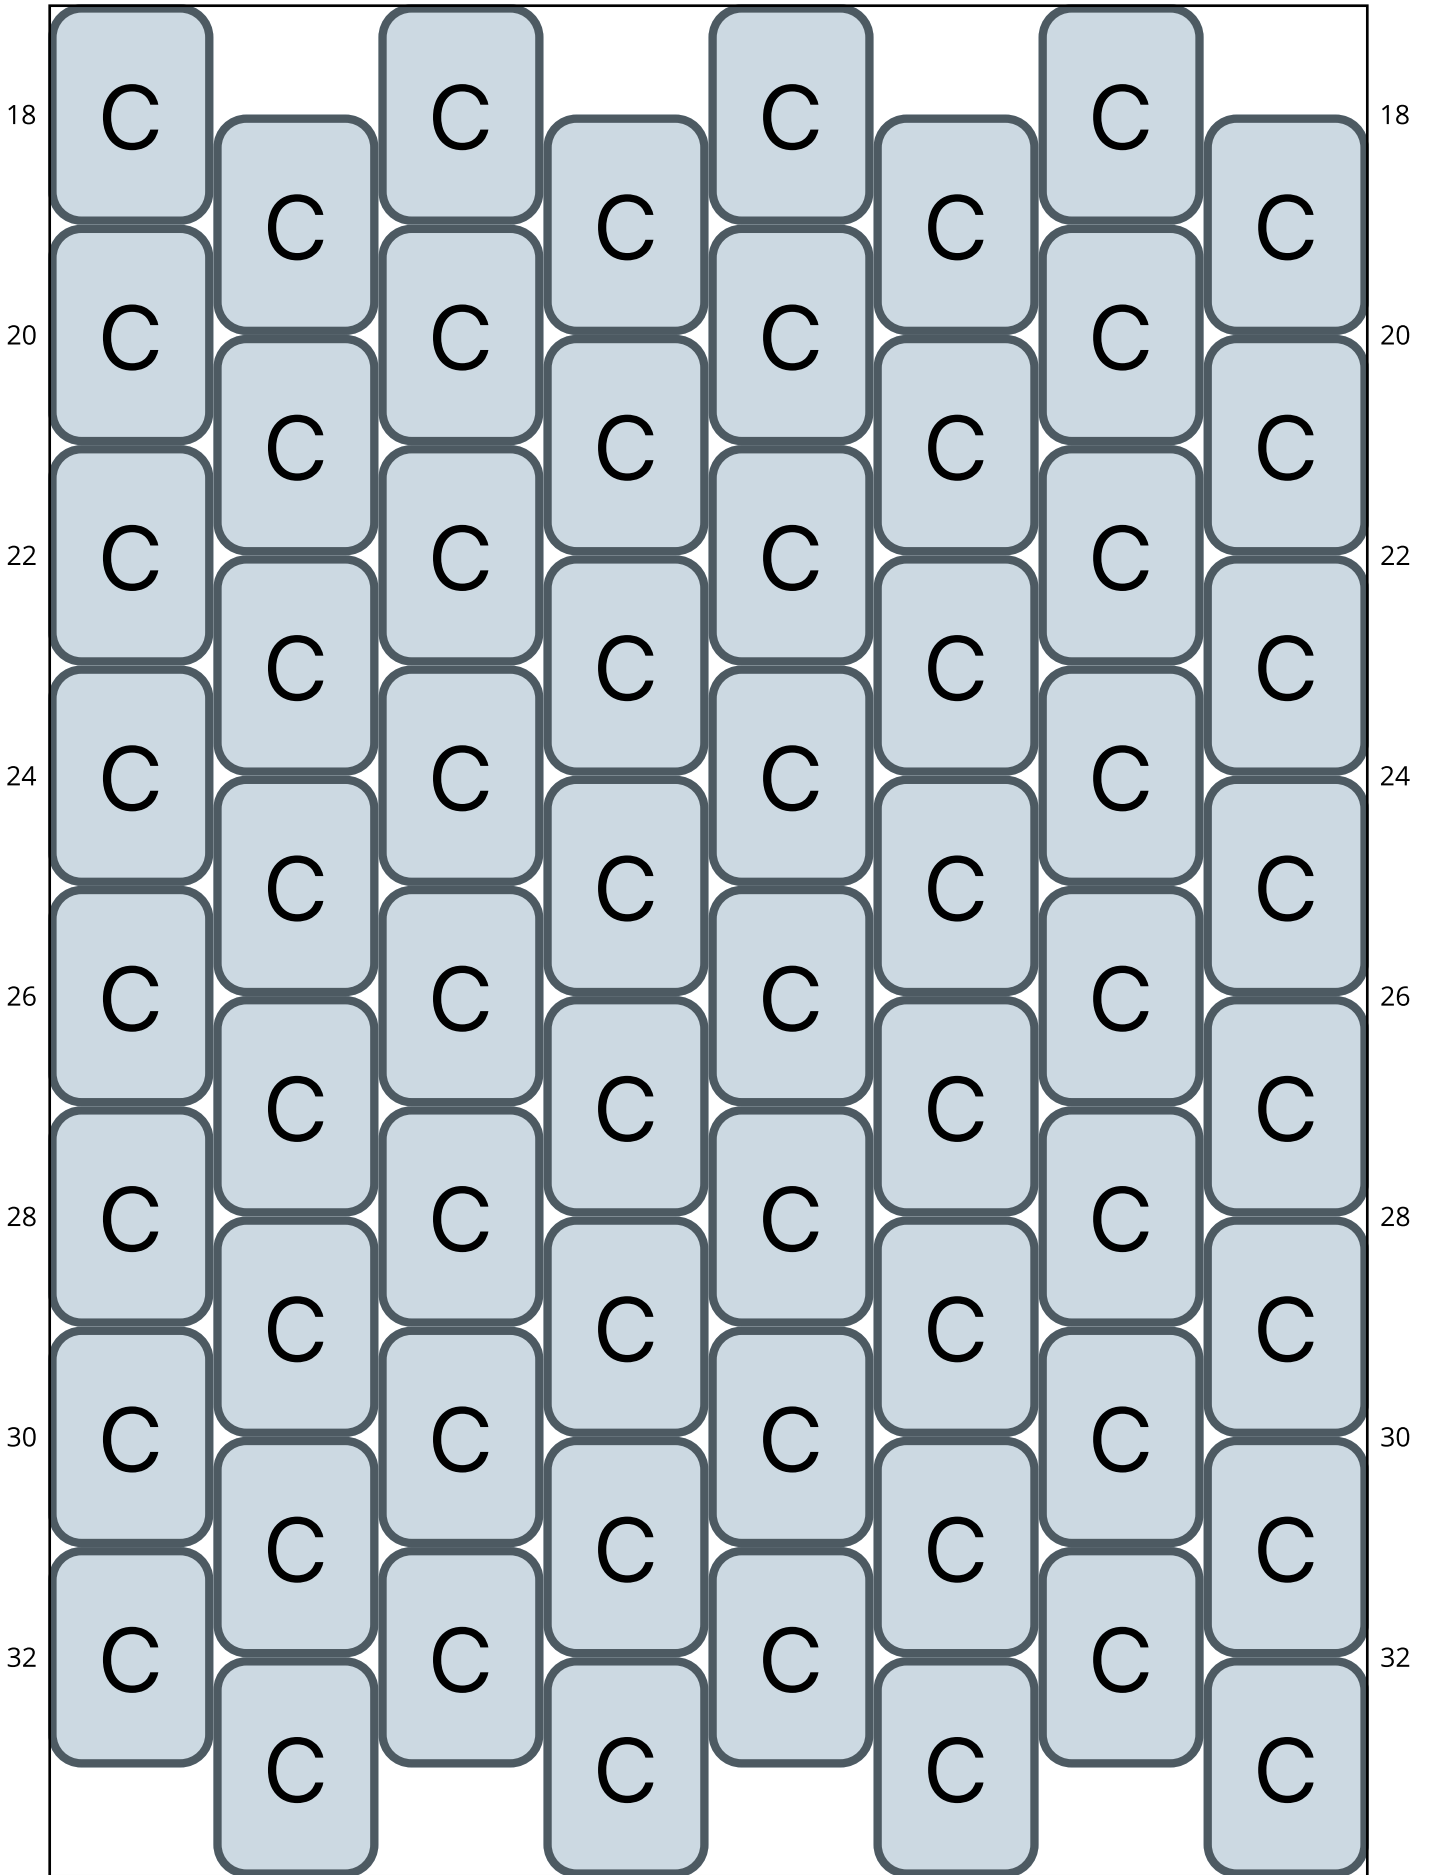

Silver lake

Type: Peyote

Width: 8

Height: 37

Finished size: 1,0 x 6,0 cm

Total beads: 296

© 2024 Emmanuelle Royer

www.yulumai.org

Copyright: yulumai2025

Word Chart

Row 1&2 L (8)D
Row 3 (R) (4)D
Row 4 (L) (4)D
Row 5 (R) (4)D
Row 6 (L) (4)D
Row 7 (R) (4)D
Row 8 (L) (4)D
Row 9 (R) (4)D
Row 10 (L) (4)D
Row 11 (R) (3)C, (1)D
Row 12 (L) (2)D, (2)C
Row 13 (R) (4)C
Row 14 (L) (4)C
Row 15 (R) (4)C
Row 16 (L) (4)C
Row 17 (R) (4)C
Row 18 (L) (4)C
Row 19 (R) (4)C
Row 20 (L) (4)C
Row 21 (R) (4)C
Row 22 (L) (4)C
Row 23 (R) (4)C
Row 24 (L) (4)C
Row 25 (R) (4)C
Row 26 (L) (4)C
Row 27 (R) (4)C
Row 28 (L) (4)C
Row 29 (R) (4)C
Row 30 (L) (4)C
Row 31 (R) (4)C
Row 32 (L) (4)C
Row 33 (R) (4)A
Row 34 (L) (4)A
Row 35 (R) (4)A
Row 36 (L) (4)A
Row 37 (R) (4)A
Row 38 (L) (4)A
Row 39 (R) (4)A
Row 40 (L) (4)A
Row 41 (R) (4)A

Row 42 (L) (4)A
Row 43 (R) (1)B, (1)A, (2)B
Row 44 (L) (4)B
Row 45 (R) (4)B
Row 46 (L) (4)B
Row 47 (R) (4)B
Row 48 (L) (4)B
Row 49 (R) (4)B
Row 50 (L) (4)B
Row 51 (R) (4)B
Row 52 (L) (4)B
Row 53 (R) (4)E
Row 54 (L) (4)E
Row 55 (R) (4)E
Row 56 (L) (4)E
Row 57 (R) (4)E
Row 58 (L) (4)E
Row 59 (R) (4)E
Row 60 (L) (4)E
Row 61 (R) (4)F
Row 62 (L) (4)F
Row 63 (R) (4)F
Row 64 (L) (4)F
Row 65 (R) (4)F
Row 66 (L) (4)F
Row 67 (R) (4)F
Row 68 (L) (4)F
Row 69 (R) (4)F
Row 70 (L) (4)F
Row 71 (R) (4)F
Row 72 (L) (4)F
Row 73 (R) (4)F
Row 74 (L) (4)F