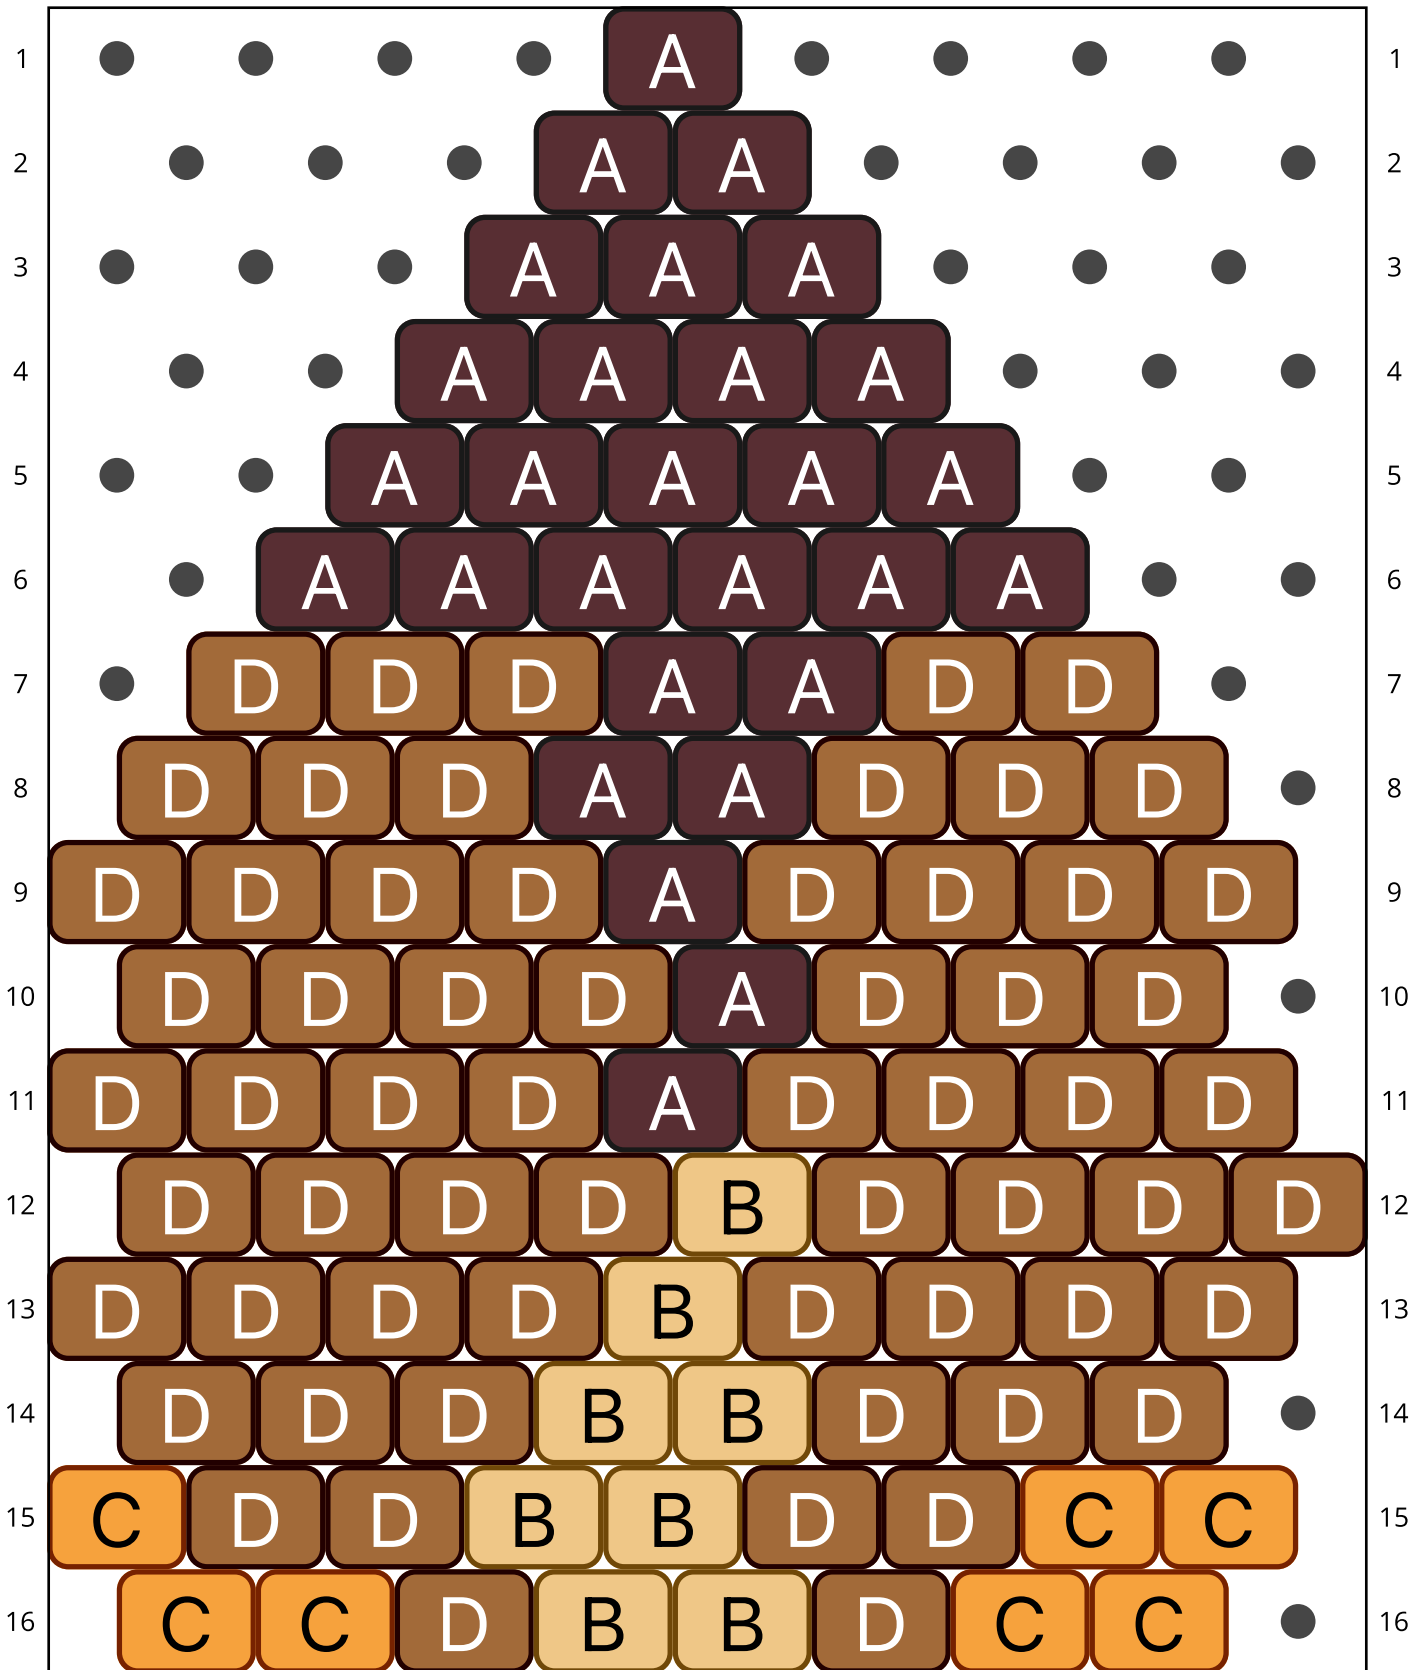

# BE056 ear1 a

Type: Brick

Width: 9

Height: 27

Finished size: 1,5 x 3,2 cm

Total beads: 167

© 2025 Emmanuelle Royer

[www.yulumai.org](http://www.yulumai.org)

## Word Chart

Row 1 (L) (1)A

Row 2 (R) (2)A

Row 3 (L) (3)A

Row 4 (R) (4)A

Row 5 (L) (5)A

Row 6 (R) (6)A

Row 7 (L) (2)D, (2)A, (3)D

Row 8 (R) (3)D, (2)A, (3)D

Row 9 (L) (4)D, (1)A, (4)D

Row 10 (R) (4)D, (1)A, (3)D

Row 11 (L) (4)D, (1)A, (4)D

Row 12 (R) (4)D, (1)B, (4)D

Row 13 (L) (4)D, (1)B, (4)D

Row 14 (R) (3)D, (2)B, (3)D

Row 15 (L) (2)C, (2)D, (2)B, (2)D, (1)C

Row 16 (R) (2)C, (1)D, (2)B, (1)D, (2)C

Row 17 (L) (4)C, (1)B, (4)C

Row 18 (R) (3)C, (2)B, (3)C

Row 19 (L) (4)C, (1)B, (4)C

Row 20 (R) (4)C, (1)B, (3)C

Row 21 (L) (2)C, (2)B, (3)C

Row 22 (R) (3)C, (1)B, (2)C