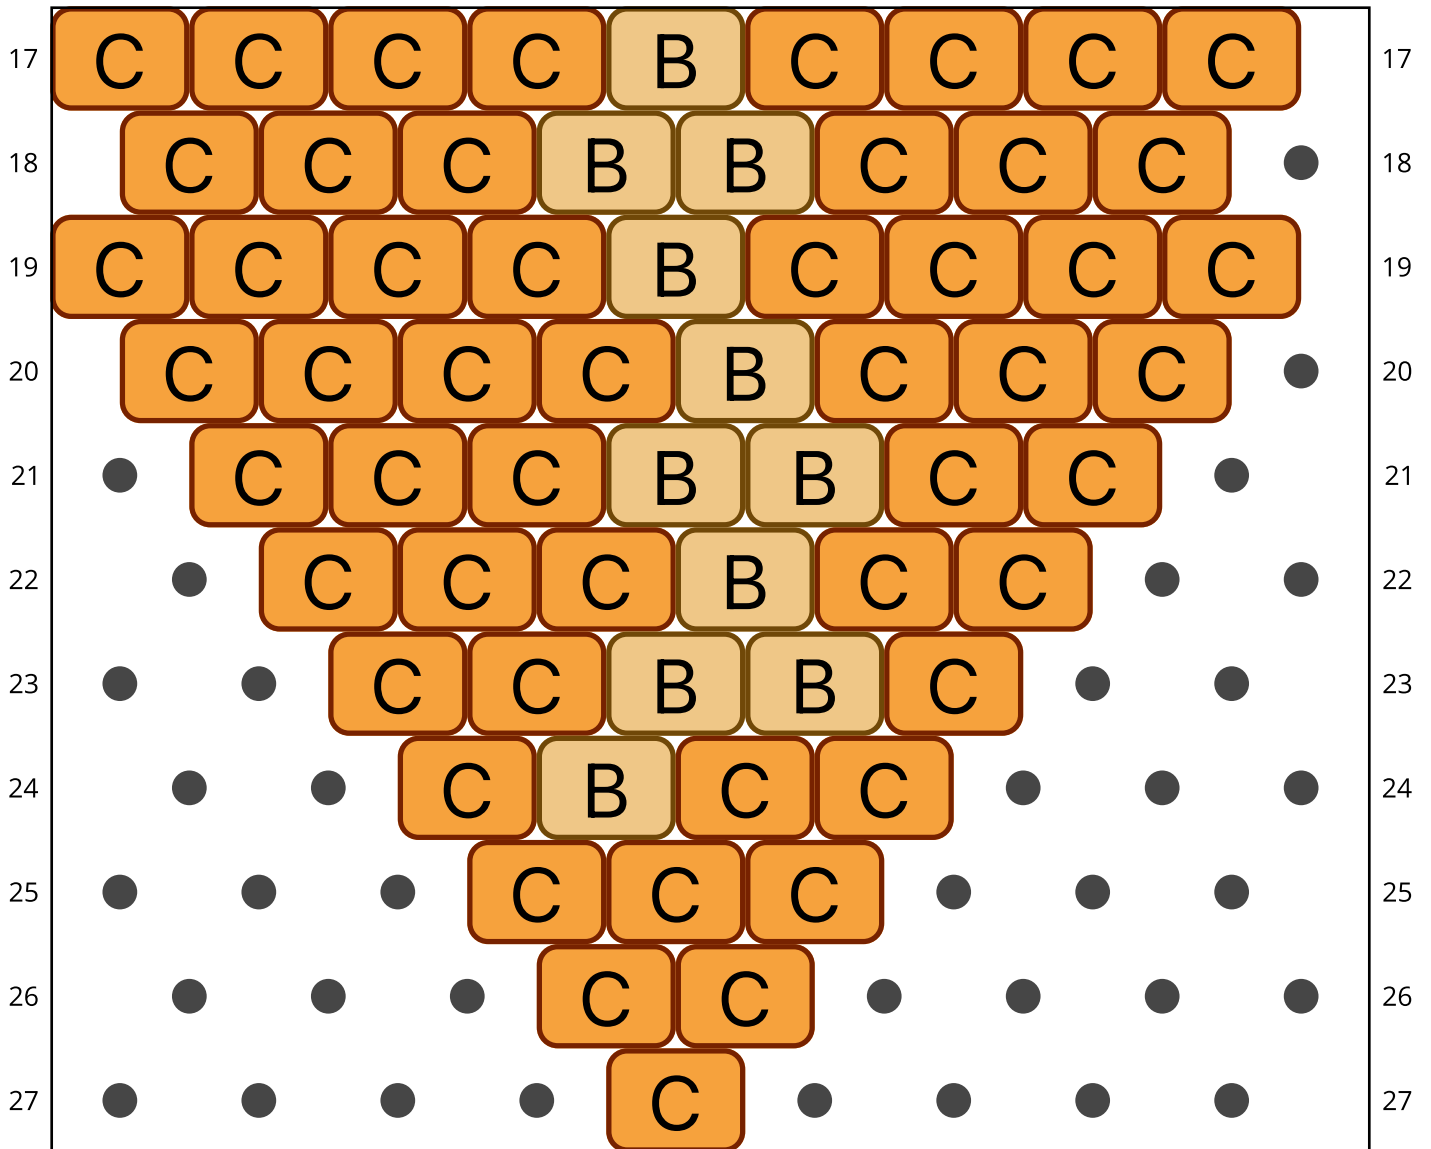

# BE056 ear1 a

Type: Brick

Width: 9

Height: 27

Finished size: 1,5 x 3,2 cm

Total beads: 167

© 2025 Emmanuelle Royer

[www.yulumai.org](http://www.yulumai.org)

## Word Chart

Row 1 (L) (1)A

Row 2 (R) (2)A

Row 3 (L) (3)A

Row 4 (R) (4)A

Row 5 (L) (5)A

Row 6 (R) (6)A

Row 7 (L) (2)D, (2)A, (3)D

Row 8 (R) (3)D, (2)A, (3)D

Row 9 (L) (4)D, (1)A, (4)D

Row 10 (R) (4)D, (1)A, (3)D

Row 11 (L) (4)D, (1)A, (4)D

Row 12 (R) (4)D, (1)B, (4)D

Row 13 (L) (4)D, (1)B, (4)D

Row 14 (R) (3)D, (2)B, (3)D

Row 15 (L) (2)C, (2)D, (2)B, (2)D, (1)C

Row 16 (R) (2)C, (1)D, (2)B, (1)D, (2)C

Row 17 (L) (4)C, (1)B, (4)C

Row 18 (R) (3)C, (2)B, (3)C

Row 19 (L) (4)C, (1)B, (4)C

Row 20 (R) (4)C, (1)B, (3)C

Row 21 (L) (2)C, (2)B, (3)C

Row 22 (R) (3)C, (1)B, (2)C