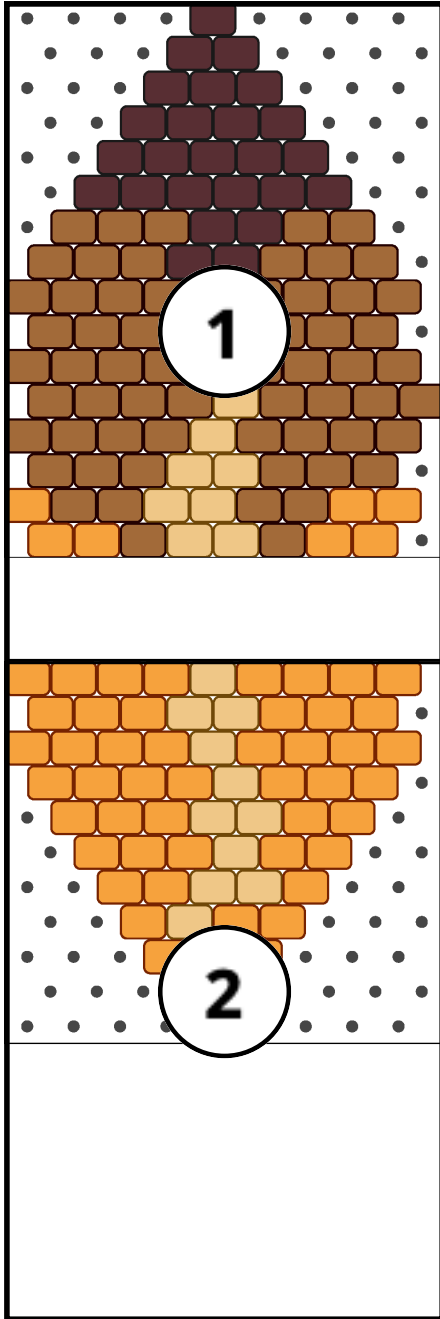

# BE056 ear1 a

Type: Brick

Width: 9

Height: 27

Finished size: 1,5 x 3,2 cm

Total beads: 167

© 2025 Emmanuelle Royer

[www.yulumai.org](http://www.yulumai.org)

## Word Chart

Row 1 (L) (1)A

Row 2 (R) (2)A

Row 3 (L) (3)A

Row 4 (R) (4)A

Row 5 (L) (5)A

Row 6 (R) (6)A

Row 7 (L) (2)D, (2)A, (3)D

Row 8 (R) (3)D, (2)A, (3)D

Row 9 (L) (4)D, (1)A, (4)D

Row 10 (R) (4)D, (1)A, (3)D

Row 11 (L) (4)D, (1)A, (4)D

Row 12 (R) (4)D, (1)B, (4)D

Row 13 (L) (4)D, (1)B, (4)D

Row 14 (R) (3)D, (2)B, (3)D

Row 15 (L) (2)C, (2)D, (2)B, (2)D, (1)C

Row 16 (R) (2)C, (1)D, (2)B, (1)D, (2)C

Row 17 (L) (4)C, (1)B, (4)C

Row 18 (R) (3)C, (2)B, (3)C

Row 19 (L) (4)C, (1)B, (4)C

Row 20 (R) (4)C, (1)B, (3)C

Row 21 (L) (2)C, (2)B, (3)C

Row 22 (R) (3)C, (1)B, (2)C