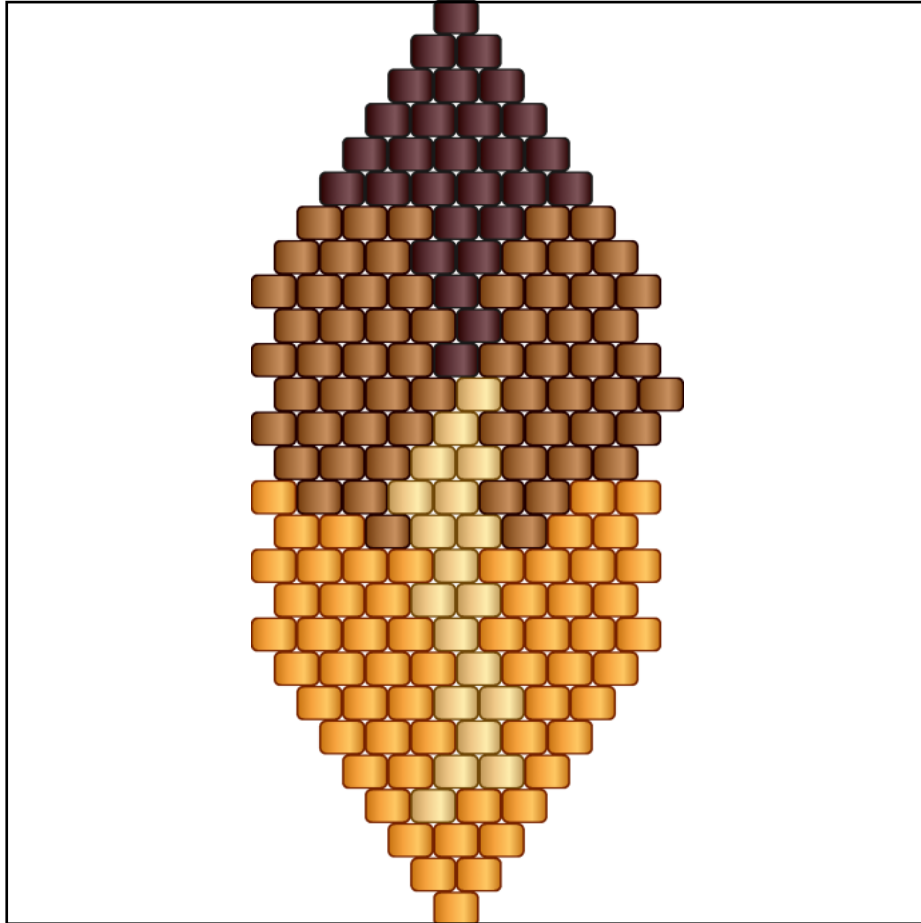

# BE056 ear1 a

Type: Brick

Width: 9

Height: 27

Finished size: 1,5 x 3,2 cm

Total beads: 167

© 2025 Emmanuelle Royer

[www.yulumai.org](http://www.yulumai.org)