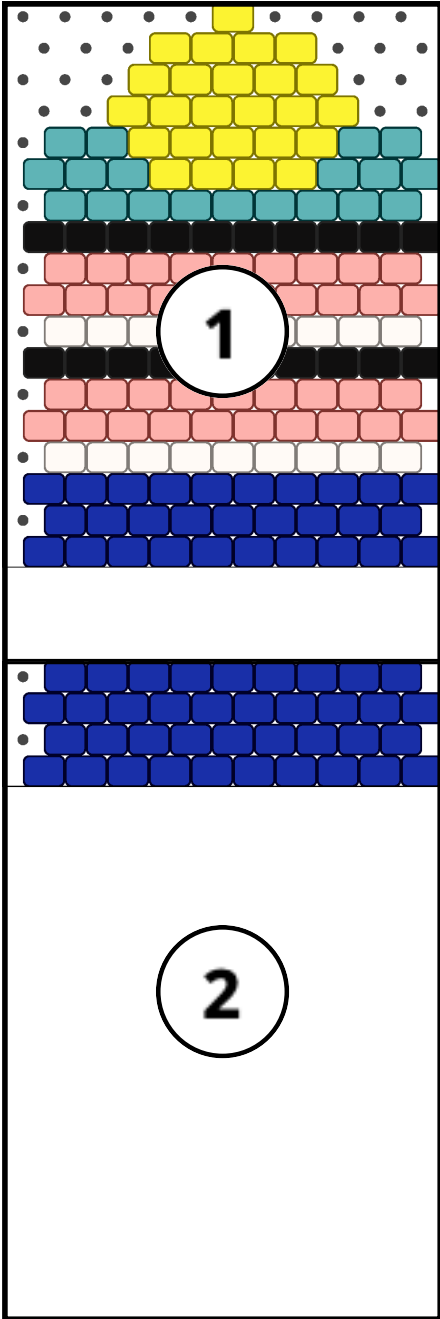

Memphis

Type: Brick

Width: 10

Height: 22

Finished size: 1,7 x 2,6 cm

Total beads: 187

© 2025 Emmanuelle Royer

www.yulumai.org

Copyright: yulumai2025

Word Chart

Row 1 (L) (1)F
Row 2 (R) (4)F
Row 3 (L) (5)F
Row 4 (R) (6)F
Row 5 (L) (2)E, (5)F, (2)E
Row 6 (R) (3)E, (4)F, (3)E
Row 7 (L) (9)E
Row 8 (R) (10)A
Row 9 (L) (9)B
Row 10 (R) (10)B
Row 11 (L) (9)C
Row 12 (R) (10)A
Row 13 (L) (9)B
Row 14 (R) (10)B
Row 15 (L) (9)C
Row 16 (R) (10)D
Row 17 (L) (9)D
Row 18 (R) (10)D
Row 19 (L) (9)D
Row 20 (R) (10)D
Row 21 (L) (9)D
Row 22 (R) (10)D

Miyuki Delica 11/0 (DB)

DB10
Black
Count: 20

DB235
Salmon Ceylon
Count: 38

DB261
Opaque Linen Luster
Count: 18

DB726
Opaque Cobalt
Count: 67

DB729
Opaque Turquoise Green
Count: 19

DB751
Matte Opaque Yellow
Count: 25