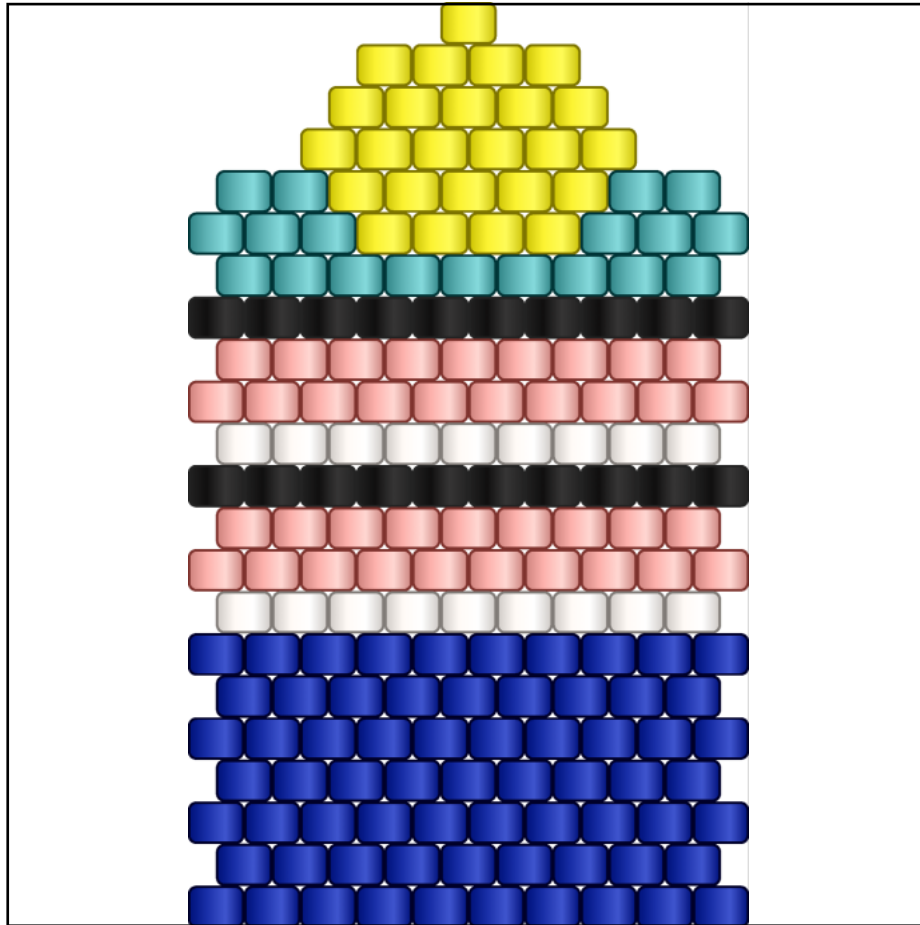

Memphis

Type: Brick

Width: 10

Height: 22

Finished size: 1,7 x 2,6 cm

Total beads: 187

© 2025 Emmanuelle Royer

www.yulumai.org

Copyright: yulumai2025

Word Chart

Row 1 (L) (1)F
Row 2 (R) (4)F
Row 3 (L) (5)F
Row 4 (R) (6)F
Row 5 (L) (2)E, (5)F, (2)E
Row 6 (R) (3)E, (4)F, (3)E
Row 7 (L) (9)E
Row 8 (R) (10)A
Row 9 (L) (9)B
Row 10 (R) (10)B
Row 11 (L) (9)C
Row 12 (R) (10)A
Row 13 (L) (9)B
Row 14 (R) (10)B
Row 15 (L) (9)C
Row 16 (R) (10)D
Row 17 (L) (9)D
Row 18 (R) (10)D
Row 19 (L) (9)D
Row 20 (R) (10)D
Row 21 (L) (9)D
Row 22 (R) (10)D

Miyuki Delica 11/0 (DB)

DB10
Black
Count: 20

DB235
Salmon Ceylon
Count: 38

DB261
Opaque Linen Luster
Count: 18

DB726
Opaque Cobalt
Count: 67

DB729
Opaque Turquoise Green
Count: 19

DB751
Matte Opaque Yellow
Count: 25