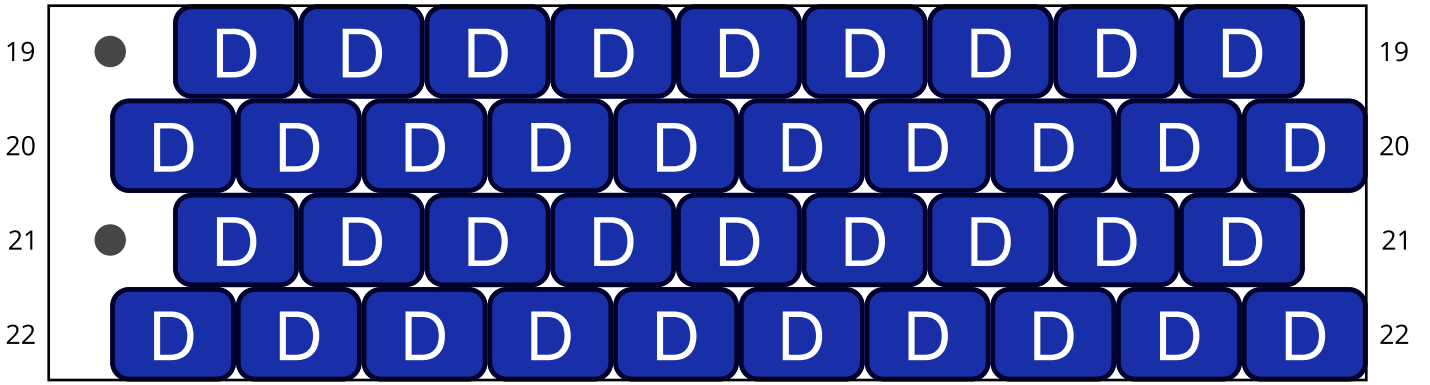

Memphis

Type: Brick

Width: 10

Height: 22

Finished size: 1,7 x 2,6 cm

Total beads: 187

© 2025 Emmanuelle Royer

www.yulumai.org

Copyright: yulumai2025

Word Chart

Row 1 (L) (1)F
Row 2 (R) (4)F
Row 3 (L) (5)F
Row 4 (R) (6)F
Row 5 (L) (2)E, (5)F, (2)E
Row 6 (R) (3)E, (4)F, (3)E
Row 7 (L) (9)E
Row 8 (R) (10)A
Row 9 (L) (9)B
Row 10 (R) (10)B
Row 11 (L) (9)C
Row 12 (R) (10)A
Row 13 (L) (9)B
Row 14 (R) (10)B
Row 15 (L) (9)C
Row 16 (R) (10)D
Row 17 (L) (9)D
Row 18 (R) (10)D
Row 19 (L) (9)D
Row 20 (R) (10)D
Row 21 (L) (9)D
Row 22 (R) (10)D

Miyuki Delica 11/0 (DB)

DB10
Black
Count: 20

DB235
Salmon Ceylon
Count: 38

DB261
Opaque Linen Luster
Count: 18

DB726
Opaque Cobalt
Count: 67

DB729
Opaque Turquoise Green
Count: 19

DB751
Matte Opaque Yellow
Count: 25