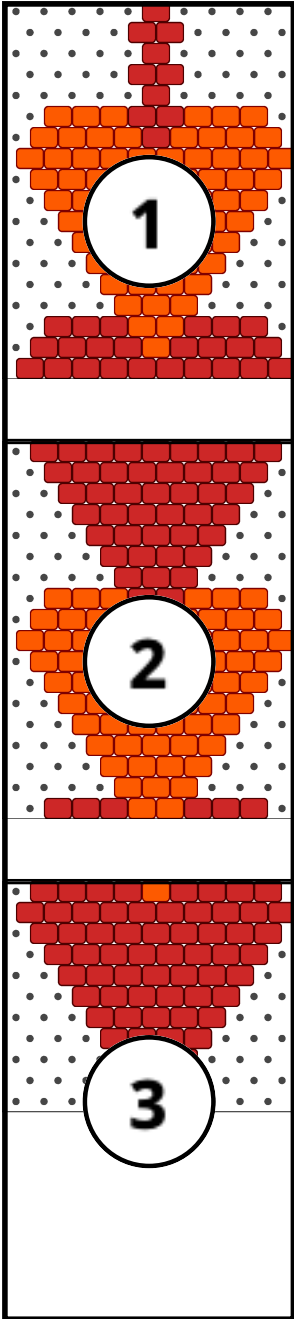

Dreamy

Type: Brick

Width: 10

Height: 47

Finished size: 1,7 x 5,6 cm

Total beads: 286

© 2026 Emmanuelle Royer

www.yulumai.org

Copyright: yulumai2025

Word Chart

Row 1 (L) (1)B
Row 2 (R) (2)B
Row 3 (L) (1)B
Row 4 (R) (2)B
Row 5 (L) (1)B
Row 6 (R) (3)A, (2)B, (3)A
Row 7 (L) (4)A, (1)B, (4)A
Row 8 (R) (10)A
Row 9 (L) (9)A
Row 10 (R) (8)A
Row 11 (L) (7)A
Row 12 (R) (6)A
Row 13 (L) (5)A
Row 14 (R) (4)A
Row 15 (L) (3)A
Row 16 (R) (3)B, (2)A, (3)B
Row 17 (L) (4)B, (1)A, (4)B
Row 18 (R) (10)B
Row 19 (L) (9)B
Row 20 (R) (8)B
Row 21 (L) (7)B
Row 22 (R) (6)B
Row 23 (L) (5)B
Row 24 (R) (4)B
Row 25 (L) (3)B
Row 26 (R) (3)A, (2)B, (3)A
Row 27 (L) (4)A, (1)B, (4)A
Row 28 (R) (10)A
Row 29 (L) (9)A
Row 30 (R) (8)A
Row 31 (L) (7)A
Row 32 (R) (6)A
Row 33 (L) (5)A
Row 34 (R) (4)A
Row 35 (L) (3)A
Row 36 (R) (3)B, (2)A, (3)B
Row 37 (L) (4)B, (1)A, (4)B
Row 38 (R) (10)B
Row 39 (L) (9)B
Row 40 (R) (8)B

Row 41 (L) (7)B
Row 42 (R) (6)B
Row 43 (L) (5)B
Row 44 (R) (4)B
Row 45 (L) (3)B
Row 46 (R) (2)B
Row 47 (L) (1)B

Miyuki Delica 11/0 (DB)

A DB722
Opaque Orange
Count: 138

B DB723
Opaque Red
Count: 148