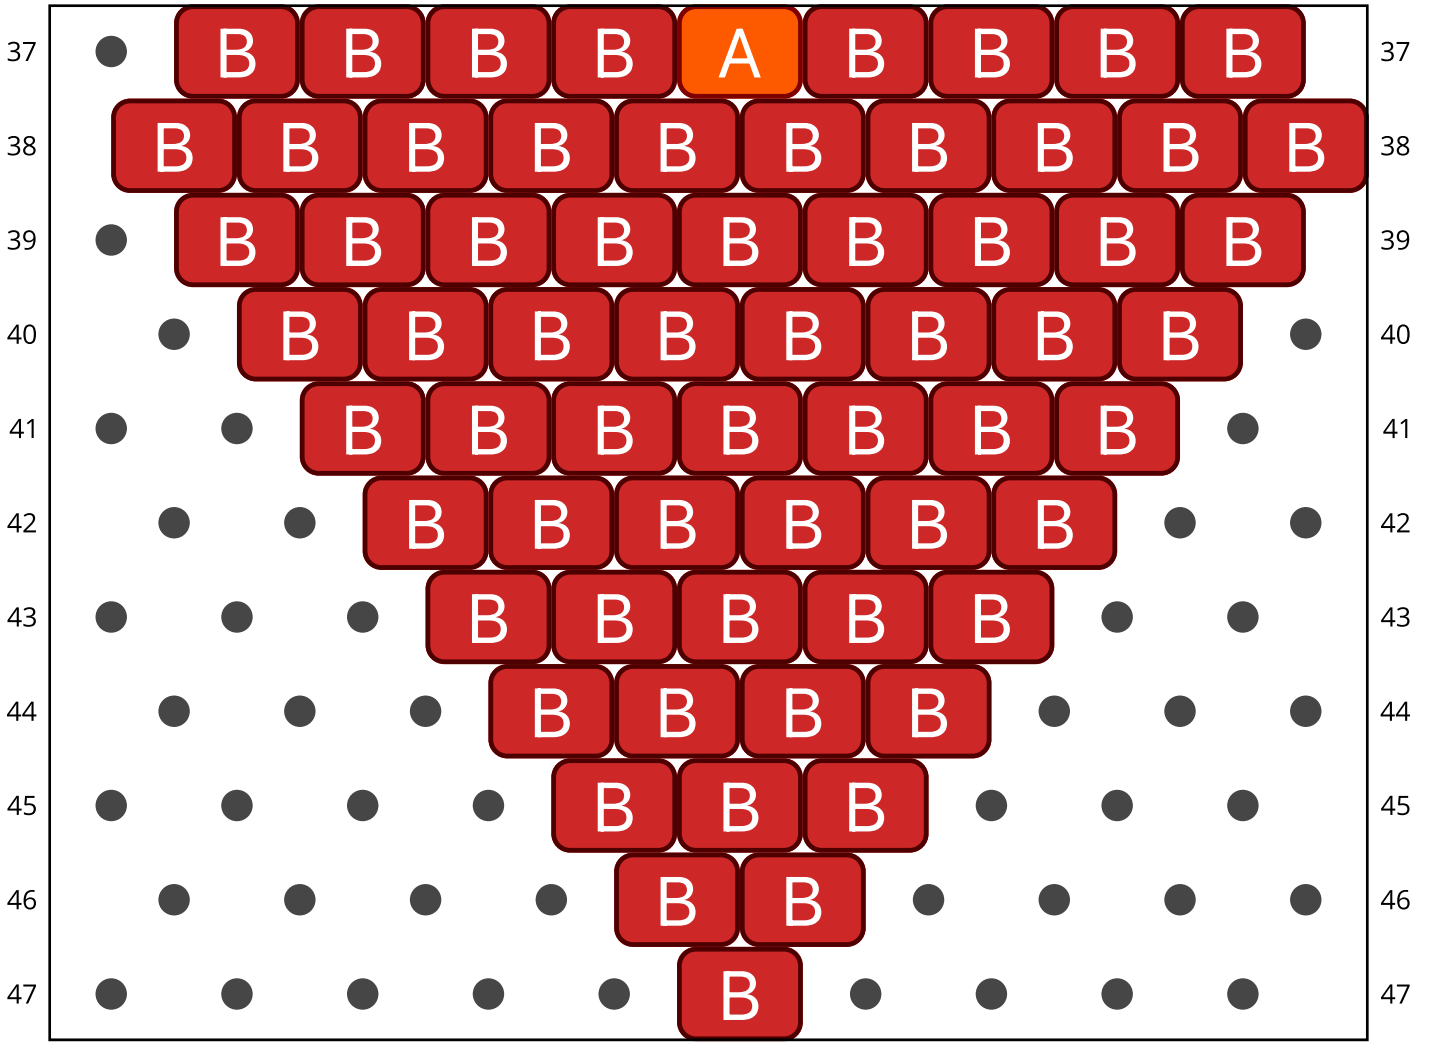

Dreamy

Type: Brick

Width: 10

Height: 47

Finished size: 1,7 x 5,6 cm

Total beads: 286

© 2026 Emmanuelle Royer

www.yulumai.org

Copyright: yulumai2025

Word Chart

Row 1 (L) (1)B
Row 2 (R) (2)B
Row 3 (L) (1)B
Row 4 (R) (2)B
Row 5 (L) (1)B
Row 6 (R) (3)A, (2)B, (3)A
Row 7 (L) (4)A, (1)B, (4)A
Row 8 (R) (10)A
Row 9 (L) (9)A
Row 10 (R) (8)A
Row 11 (L) (7)A
Row 12 (R) (6)A
Row 13 (L) (5)A
Row 14 (R) (4)A
Row 15 (L) (3)A
Row 16 (R) (3)B, (2)A, (3)B
Row 17 (L) (4)B, (1)A, (4)B
Row 18 (R) (10)B
Row 19 (L) (9)B
Row 20 (R) (8)B
Row 21 (L) (7)B
Row 22 (R) (6)B
Row 23 (L) (5)B
Row 24 (R) (4)B
Row 25 (L) (3)B
Row 26 (R) (3)A, (2)B, (3)A
Row 27 (L) (4)A, (1)B, (4)A
Row 28 (R) (10)A
Row 29 (L) (9)A
Row 30 (R) (8)A
Row 31 (L) (7)A
Row 32 (R) (6)A
Row 33 (L) (5)A
Row 34 (R) (4)A
Row 35 (L) (3)A
Row 36 (R) (3)B, (2)A, (3)B
Row 37 (L) (4)B, (1)A, (4)B
Row 38 (R) (10)B
Row 39 (L) (9)B
Row 40 (R) (8)B

Row 41 (L) (7)B
Row 42 (R) (6)B
Row 43 (L) (5)B
Row 44 (R) (4)B
Row 45 (L) (3)B
Row 46 (R) (2)B
Row 47 (L) (1)B

Miyuki Delica 11/0 (DB)

A DB722
Opaque Orange
Count: 138

B DB723
Opaque Red
Count: 148