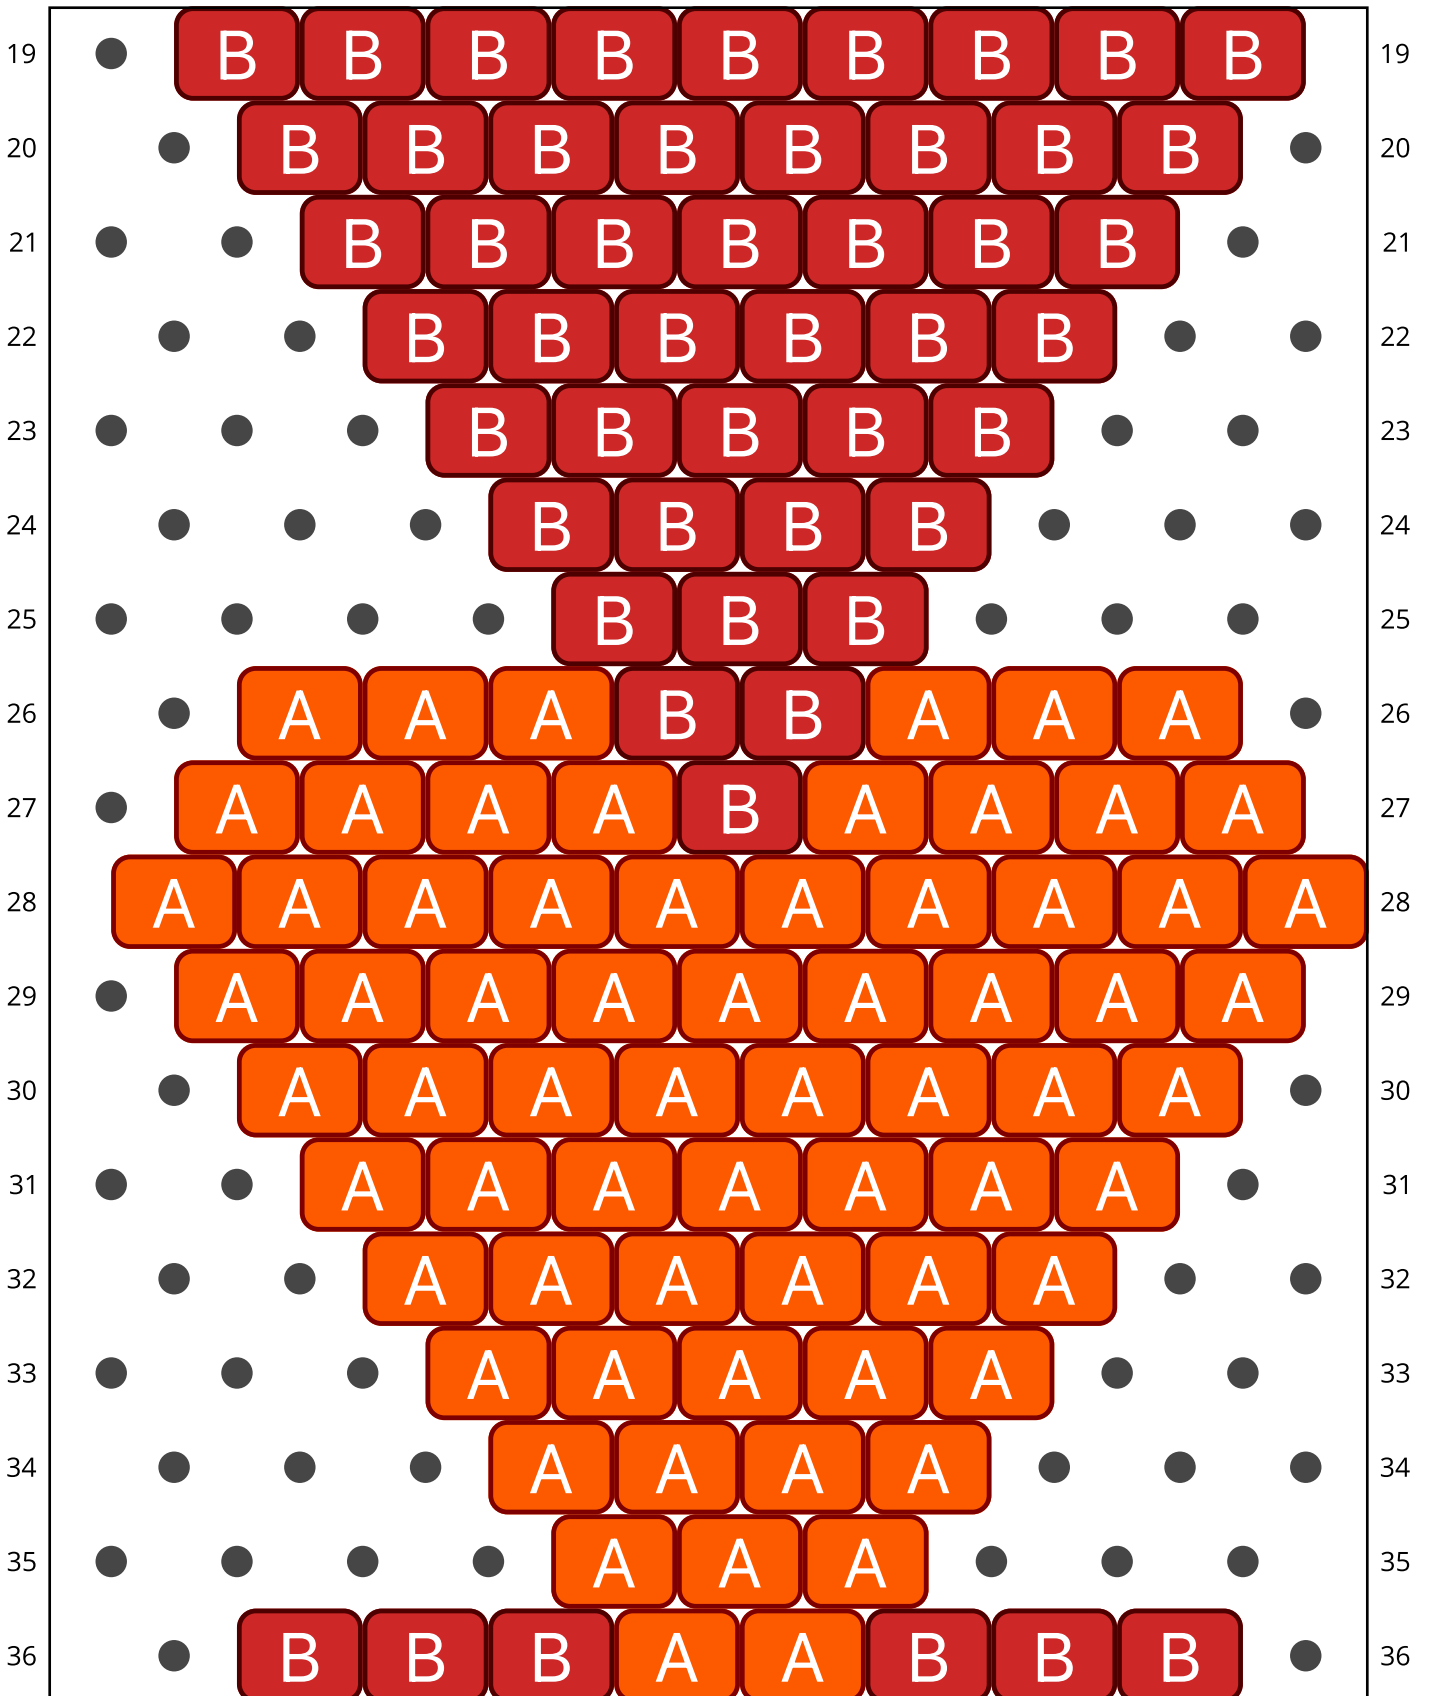

Dreamy

Type: Brick

Width: 10

Height: 47

Finished size: 1,7 x 5,6 cm

Total beads: 286

© 2026 Emmanuelle Royer

www.yulumai.org

Copyright: yulumai2025

Word Chart

Row 1 (L) (1)B
Row 2 (R) (2)B
Row 3 (L) (1)B
Row 4 (R) (2)B
Row 5 (L) (1)B
Row 6 (R) (3)A, (2)B, (3)A
Row 7 (L) (4)A, (1)B, (4)A
Row 8 (R) (10)A
Row 9 (L) (9)A
Row 10 (R) (8)A
Row 11 (L) (7)A
Row 12 (R) (6)A
Row 13 (L) (5)A
Row 14 (R) (4)A
Row 15 (L) (3)A
Row 16 (R) (3)B, (2)A, (3)B
Row 17 (L) (4)B, (1)A, (4)B
Row 18 (R) (10)B
Row 19 (L) (9)B
Row 20 (R) (8)B
Row 21 (L) (7)B
Row 22 (R) (6)B
Row 23 (L) (5)B
Row 24 (R) (4)B
Row 25 (L) (3)B
Row 26 (R) (3)A, (2)B, (3)A
Row 27 (L) (4)A, (1)B, (4)A
Row 28 (R) (10)A
Row 29 (L) (9)A
Row 30 (R) (8)A
Row 31 (L) (7)A
Row 32 (R) (6)A
Row 33 (L) (5)A
Row 34 (R) (4)A
Row 35 (L) (3)A
Row 36 (R) (3)B, (2)A, (3)B
Row 37 (L) (4)B, (1)A, (4)B
Row 38 (R) (10)B
Row 39 (L) (9)B
Row 40 (R) (8)B

Row 41 (L) (7)B
Row 42 (R) (6)B
Row 43 (L) (5)B
Row 44 (R) (4)B
Row 45 (L) (3)B
Row 46 (R) (2)B
Row 47 (L) (1)B

Miyuki Delica 11/0 (DB)

A DB722
Opaque Orange
Count: 138

B DB723
Opaque Red
Count: 148