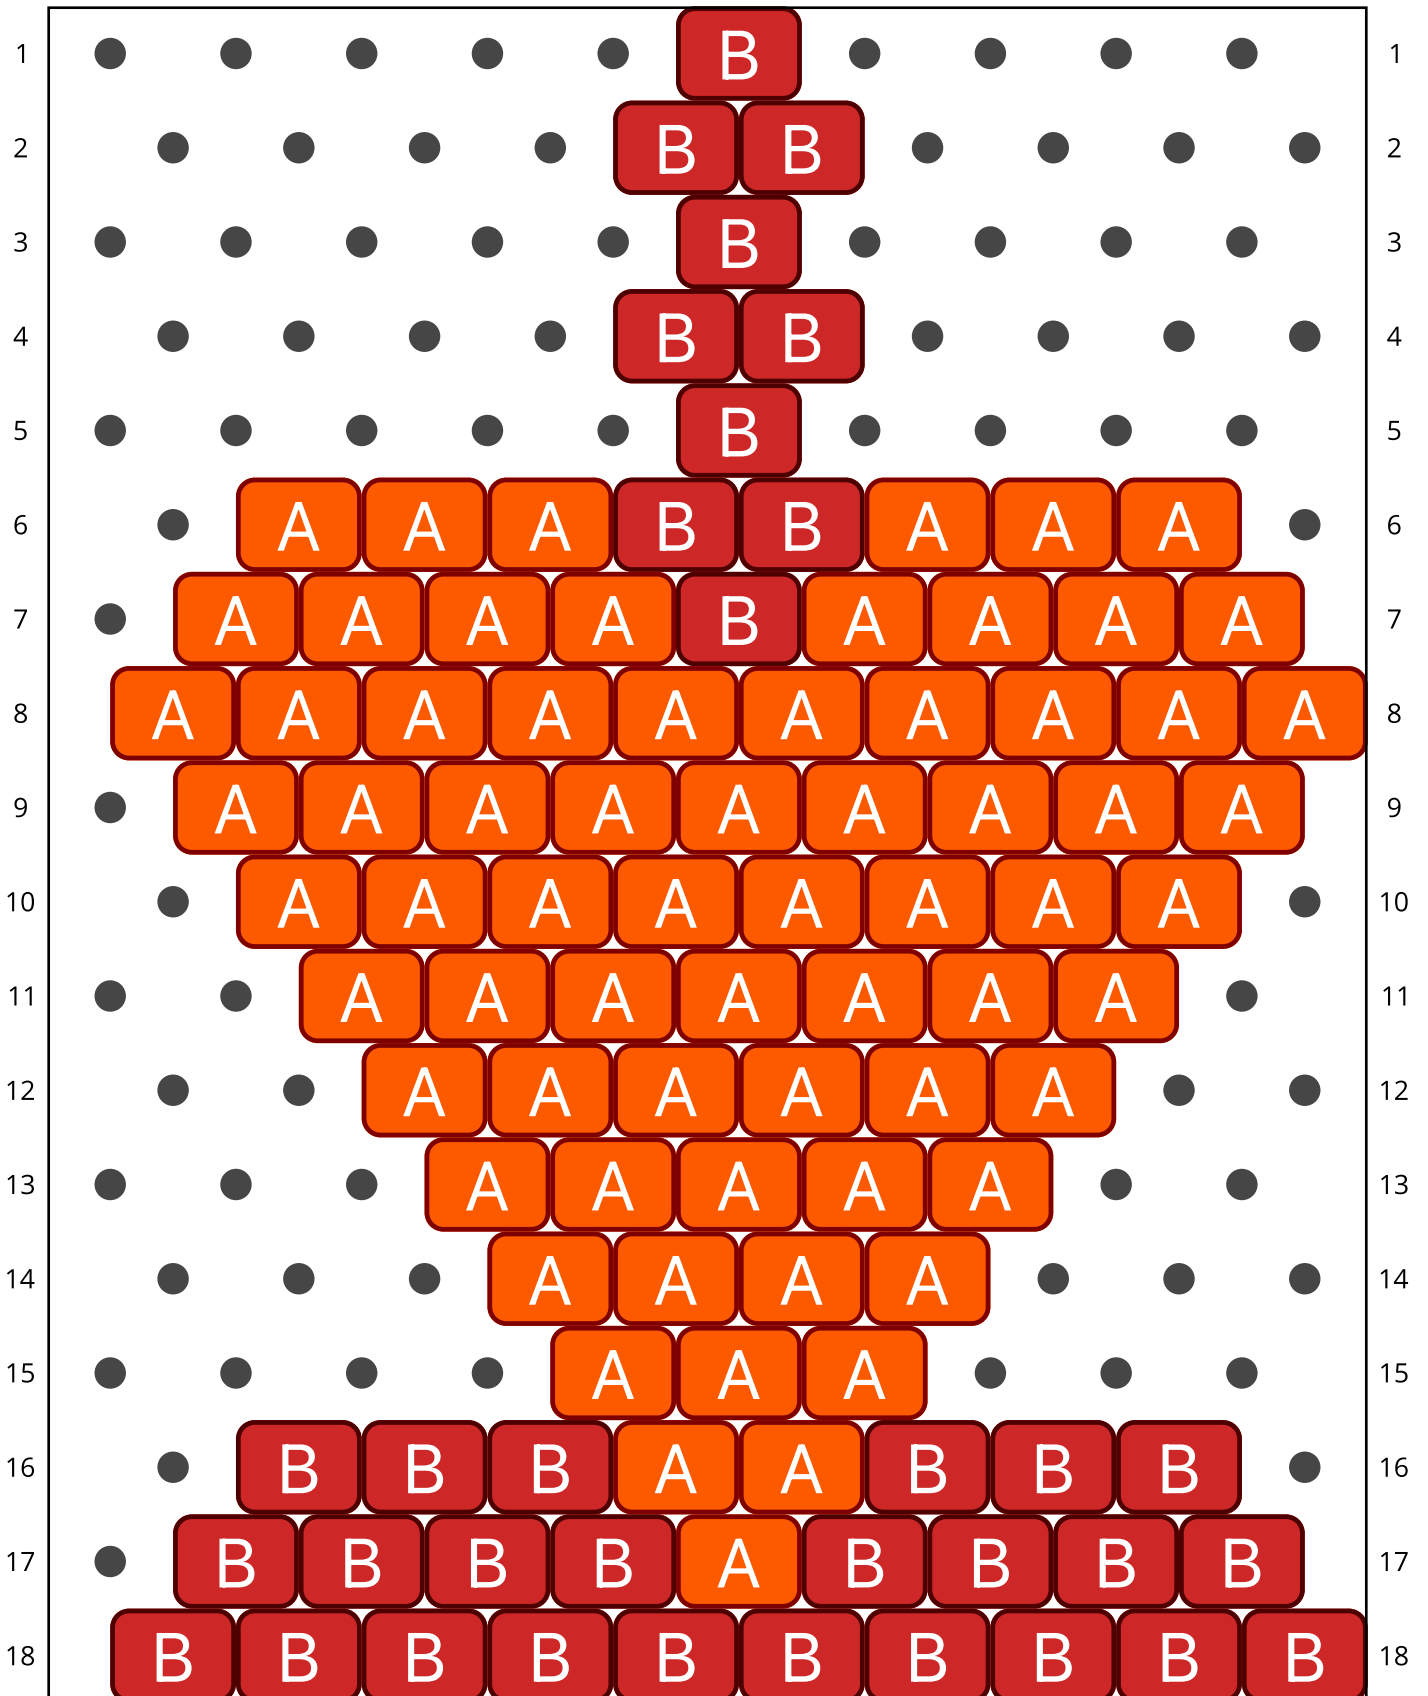

Dreamy

Type: Brick

Width: 10

Height: 47

Finished size: 1,7 x 5,6 cm

Total beads: 286

© 2026 Emmanuelle Royer

www.yulumai.org

Copyright: yulumai2025

Word Chart

Row 1 (L) (1)B
Row 2 (R) (2)B
Row 3 (L) (1)B
Row 4 (R) (2)B
Row 5 (L) (1)B
Row 6 (R) (3)A, (2)B, (3)A
Row 7 (L) (4)A, (1)B, (4)A
Row 8 (R) (10)A
Row 9 (L) (9)A
Row 10 (R) (8)A
Row 11 (L) (7)A
Row 12 (R) (6)A
Row 13 (L) (5)A
Row 14 (R) (4)A
Row 15 (L) (3)A
Row 16 (R) (3)B, (2)A, (3)B
Row 17 (L) (4)B, (1)A, (4)B
Row 18 (R) (10)B
Row 19 (L) (9)B
Row 20 (R) (8)B
Row 21 (L) (7)B
Row 22 (R) (6)B
Row 23 (L) (5)B
Row 24 (R) (4)B
Row 25 (L) (3)B
Row 26 (R) (3)A, (2)B, (3)A
Row 27 (L) (4)A, (1)B, (4)A
Row 28 (R) (10)A
Row 29 (L) (9)A
Row 30 (R) (8)A
Row 31 (L) (7)A
Row 32 (R) (6)A
Row 33 (L) (5)A
Row 34 (R) (4)A
Row 35 (L) (3)A
Row 36 (R) (3)B, (2)A, (3)B
Row 37 (L) (4)B, (1)A, (4)B
Row 38 (R) (10)B
Row 39 (L) (9)B
Row 40 (R) (8)B

Row 41 (L) (7)B
Row 42 (R) (6)B
Row 43 (L) (5)B
Row 44 (R) (4)B
Row 45 (L) (3)B
Row 46 (R) (2)B
Row 47 (L) (1)B

Miyuki Delica 11/0 (DB)

A DB722
Opaque Orange
Count: 138

B DB723
Opaque Red
Count: 148