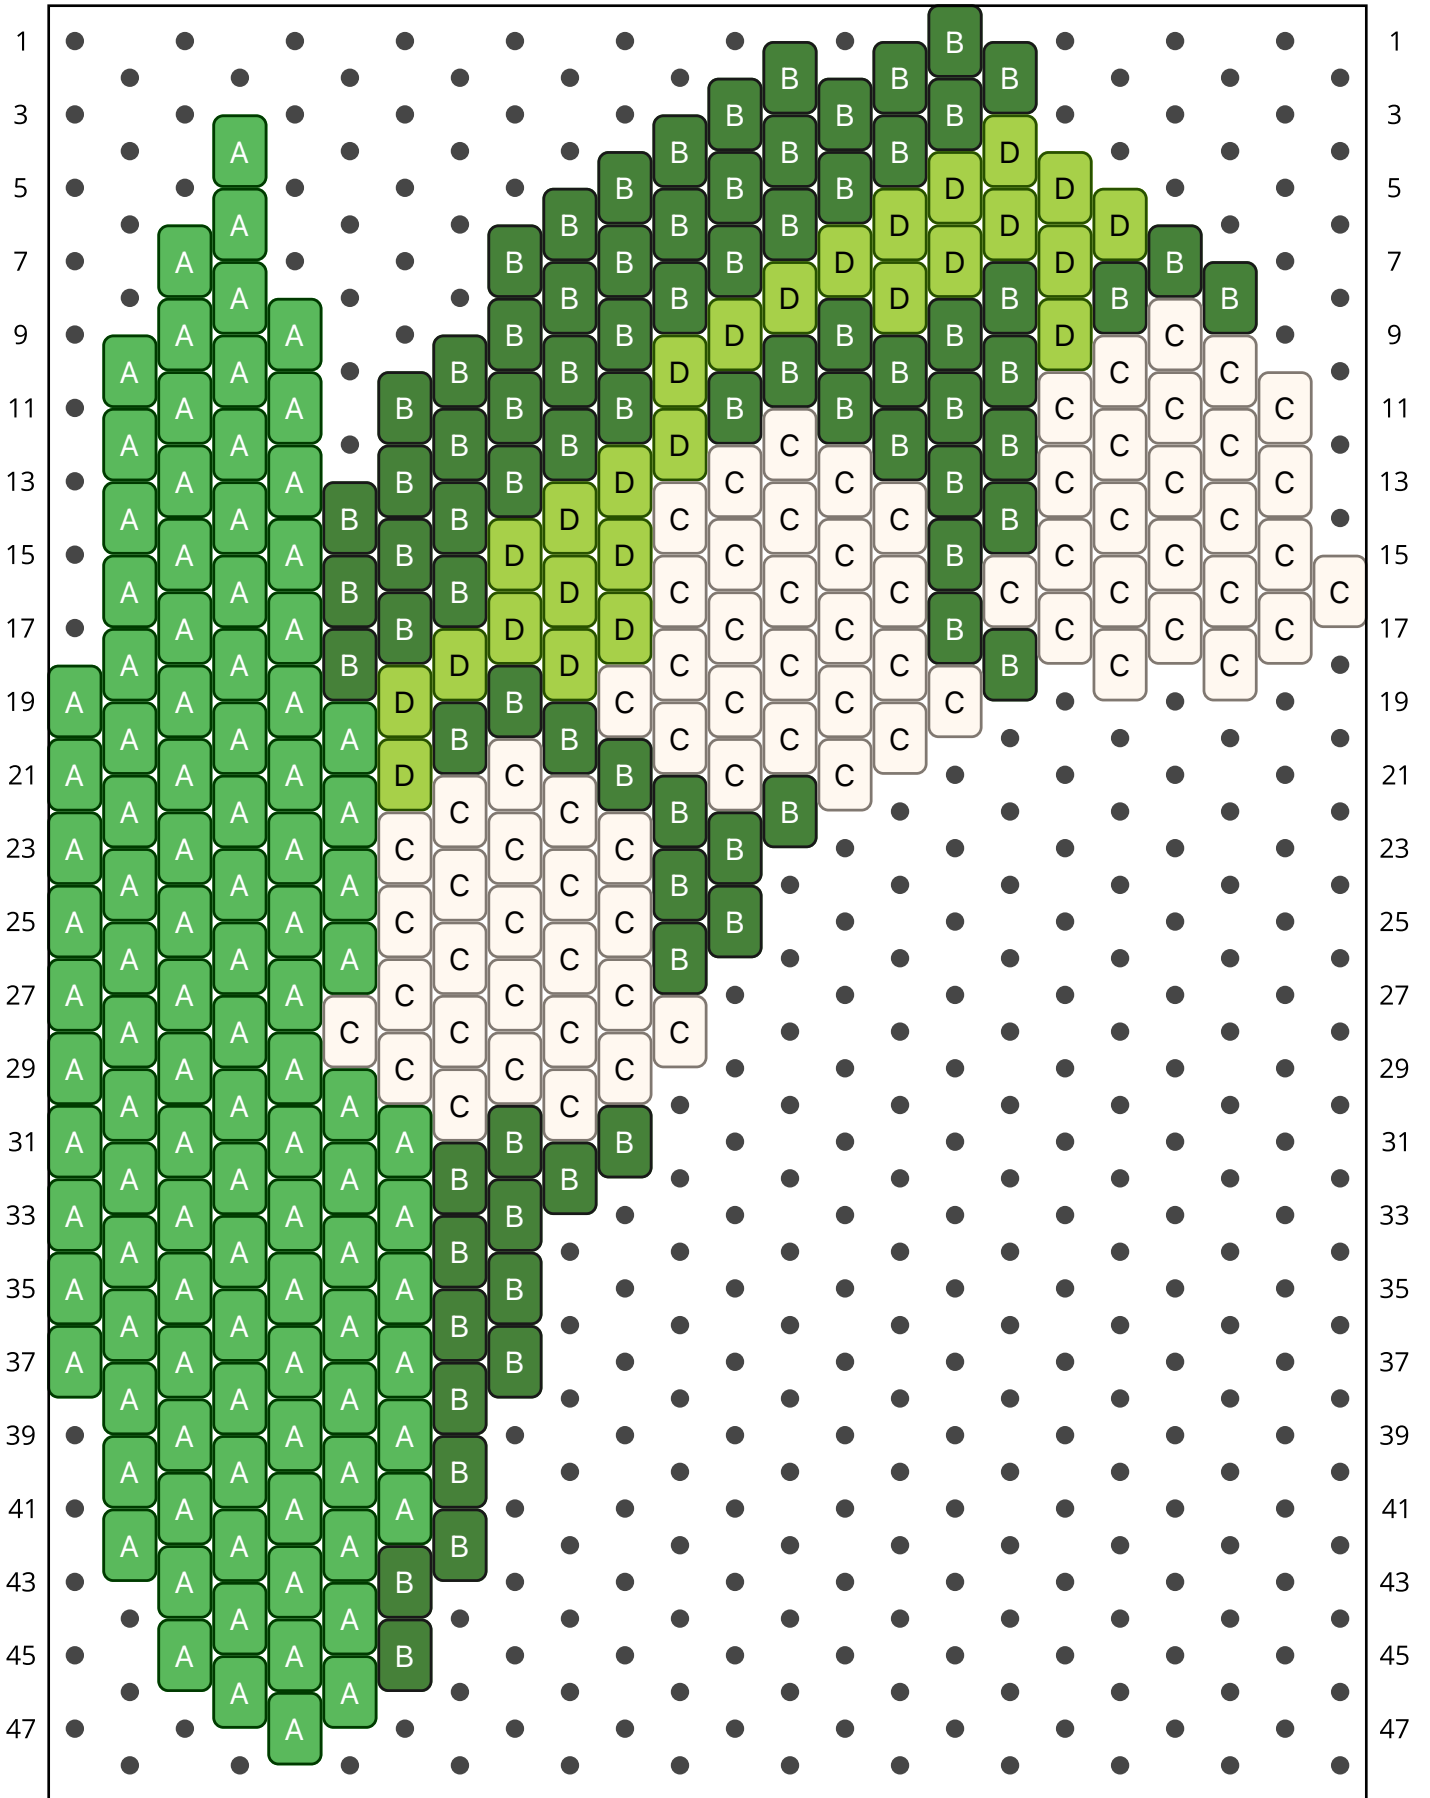

# Muguet pins

Type: Peyote

Width: 24

Height: 24

Finished size: 2,9 x 3,9 cm

Total beads: 291

© 2026 Emmanuelle Royer

[www.yulumai.org](http://www.yulumai.org)

## Word Chart

Row 1&2 L (3)B, (1)Blank, (1)B  
Row 3 (R) (3)B  
Row 4 (L) (1)D, (3)B, (3)Blank, (1)A  
Row 5 (R) (3)B, (2)D  
Row 6 (L) (3)D, (3)B, (2)Blank, (1)A  
Row 7 (R) (1)A, (2)Blank, (3)B, (3)D, (1)B  
Row 8 (L) (3)B, (2)D, (2)B, (2)Blank, (1)A  
Row 9 (R) (2)A, (1)Blank, (2)B, (1)D, (2)B, (1)D, (1)C  
Row 10 (L) (2)C, (3)B, (1)D, (2)B, (1)Blank, (2)A  
Row 11 (R) (2)A, (6)B, (3)C  
Row 12 (L) (2)C, (2)B, (1)C, (1)D, (2)B, (1)Blank, (2)A  
Row 13 (R) (2)A, (2)B, (1)D, (2)C, (1)B, (3)C  
Row 14 (L) (2)C, (1)B, (3)C, (1)D, (2)B, (2)A  
Row 15 (R) (2)A, (1)B, (2)D, (2)C, (1)B, (3)C  
Row 16 (L) (7)C, (1)D, (2)B, (2)A  
Row 17 (R) (2)A, (1)B, (2)D, (2)C, (1)B, (3)C  
Row 18 (L) (2)C, (1)B, (3)C, (2)D, (1)B, (2)A  
Row 19 (R) (3)A, (1)D, (1)B, (4)C  
Row 20 (L) (3)C, (2)B, (3)A  
Row 21 (R) (3)A, (1)D, (1)C, (1)B, (2)C  
Row 22 (L) (2)B, (2)C, (3)A  
Row 23 (R) (3)A, (3)C, (1)B  
Row 24 (L) (1)B, (2)C, (3)A  
Row 25 (R) (3)A, (3)C, (1)B  
Row 26 (L) (1)B, (2)C, (3)A  
Row 27 (R) (3)A, (3)C  
Row 28 (L) (4)C, (2)A  
Row 29 (R) (3)A, (3)C  
Row 30 (L) (2)C, (3)A  
Row 31 (R) (4)A, (2)B  
Row 32 (L) (2)B, (3)A  
Row 33 (R) (4)A, (1)B  
Row 34 (L) (1)B, (3)A  
Row 35 (R) (4)A, (1)B  
Row 36 (L) (1)B, (3)A  
Row 37 (R) (4)A, (1)B  
Row 38 (L) (1)B, (3)A  
Row 39 (R) (3)A  
Row 40 (L) (1)B, (3)A  
Row 41 (R) (3)A

Row 42 (L) (1)B, (3)A

Row 43 (R) (2)A, (1)B

Row 44 (L) (2)A

Row 45 (R) (2)A, (1)B

Row 46 (L) (2)A

Row 47 (R) (1)A

Row 48 (L) -

# Miyuki Delica 11/0 (DB)

**A** DB274  
Lined Pea Green Luster  
Count: 108

**B** DB1135  
Opaque Avocado  
Count: 82

**C** DB1530  
Opaque Bisque White Ceylon  
Count: 75

**D** DB2121  
Opaque Kiwi Duracoat  
Count: 26