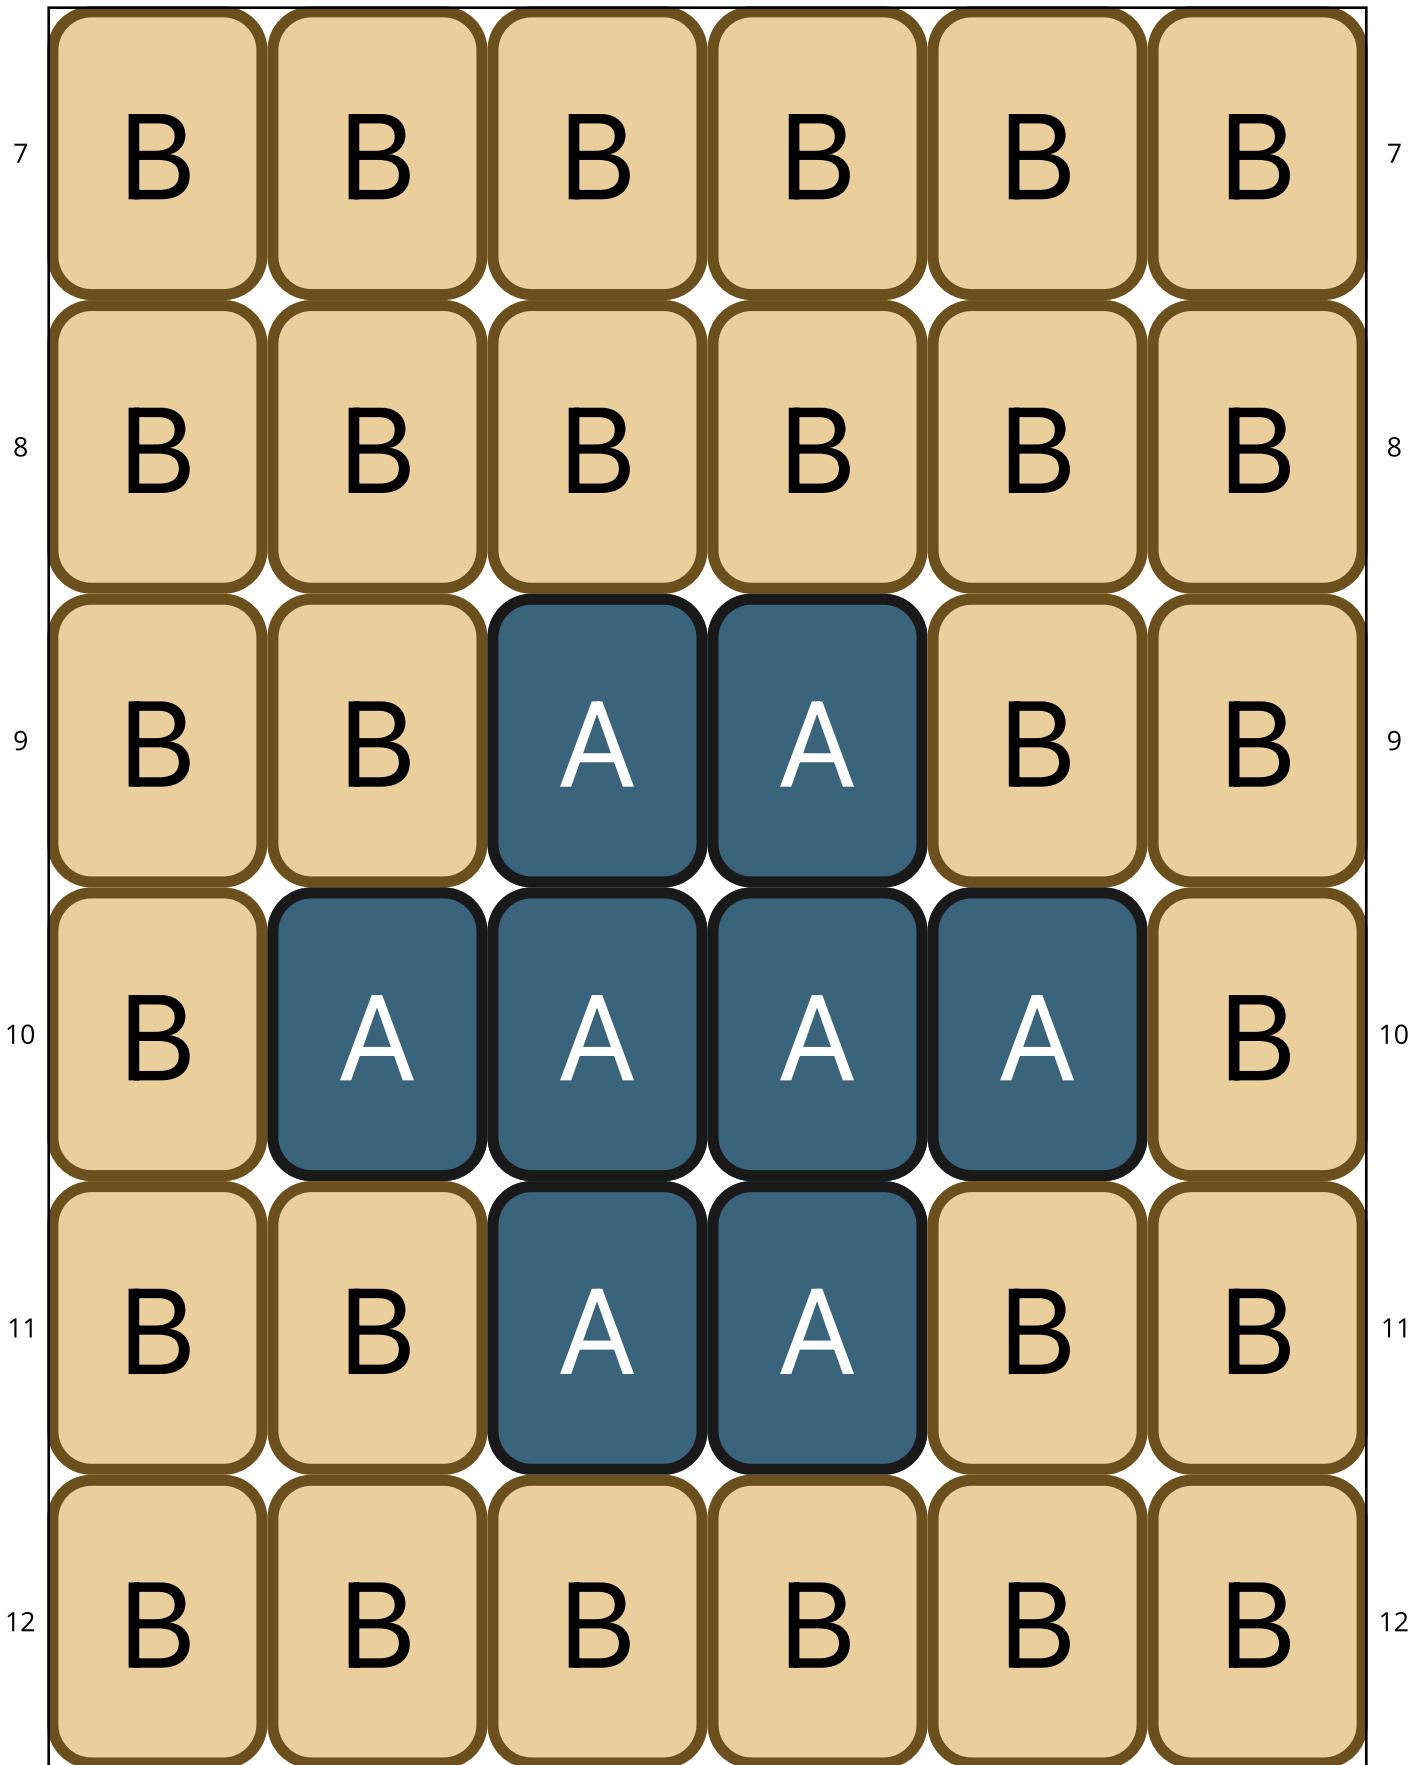

Clover

Type: Loom

Width: 6

Height: 35

Finished size: 0,7 x 5,6 cm

Total beads: 210

© 2025 Emmanuelle Royer

www.yulumai.org

Copyright: yulumai2025

19	B	B	B	B	B	B	19
20	B	B	B	B	B	B	20
21	B	B	B	B	B	B	21
22	B	B	B	B	B	B	22
23	B	B	A	A	B	B	23
24	B	A	A	A	A	B	24

25	B	B	A	A	B	B	25
26	B	B	B	B	B	B	26
27	B	B	B	B	B	B	27
28	B	B	B	B	B	B	28
29	B	B	B	B	B	B	29
30	B	B	A	A	B	B	30

31	B	A	A	A	A	B	31
32	B	B	A	A	B	B	32
33	B	B	B	B	B	B	33
34	B	B	B	B	B	B	34
35	B	B	B	B	B	B	35

Word Chart

Row 1 (L) (6)B
Row 2 (L) (2)B, (2)A, (2)B
Row 3 (L) (1)B, (4)A, (1)B
Row 4 (L) (2)B, (2)A, (2)B
Row 5 (L) (6)B
Row 6 (L) (6)B
Row 7 (L) (6)B
Row 8 (L) (6)B
Row 9 (L) (2)B, (2)A, (2)B
Row 10 (L) (1)B, (4)A, (1)B
Row 11 (L) (2)B, (2)A, (2)B
Row 12 (L) (6)B
Row 13 (L) (6)B
Row 14 (L) (6)B
Row 15 (L) (6)B
Row 16 (L) (2)B, (2)A, (2)B
Row 17 (L) (1)B, (4)A, (1)B
Row 18 (L) (2)B, (2)A, (2)B
Row 19 (L) (6)B
Row 20 (L) (6)B
Row 21 (L) (6)B
Row 22 (L) (6)B
Row 23 (L) (2)B, (2)A, (2)B
Row 24 (L) (1)B, (4)A, (1)B
Row 25 (L) (2)B, (2)A, (2)B
Row 26 (L) (6)B
Row 27 (L) (6)B
Row 28 (L) (6)B
Row 29 (L) (6)B
Row 30 (L) (2)B, (2)A, (2)B
Row 31 (L) (1)B, (4)A, (1)B
Row 32 (L) (2)B, (2)A, (2)B
Row 33 (L) (6)B
Row 34 (L) (6)B
Row 35 (L) (6)B