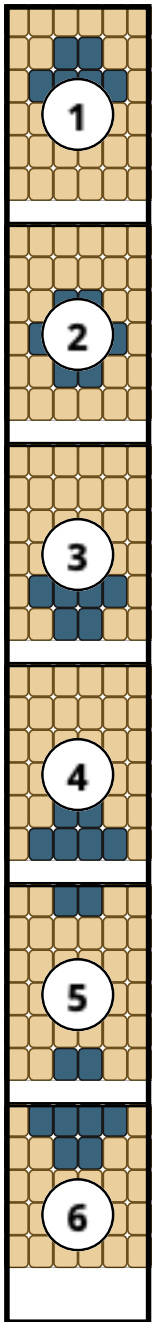

Clover

Type: Loom

Width: 6

Height: 35

Finished size: 0,7 x 5,6 cm

Total beads: 210

© 2025 Emmanuelle Royer

www.yulumai.org

Copyright: yulumai2025

19	B	B	B	B	B	B	19
20	B	B	B	B	B	B	20
21	B	B	B	B	B	B	21
22	B	B	B	B	B	B	22
23	B	B	A	A	B	B	23
24	B	A	A	A	A	B	24

25	B	B	A	A	B	B	25
26	B	B	B	B	B	B	26
27	B	B	B	B	B	B	27
28	B	B	B	B	B	B	28
29	B	B	B	B	B	B	29
30	B	B	A	A	B	B	30

31	B	A	A	A	A	B	31
32	B	B	A	A	B	B	32
33	B	B	B	B	B	B	33
34	B	B	B	B	B	B	34
35	B	B	B	B	B	B	35

Word Chart

Row 1 (L) (6)B
Row 2 (L) (2)B, (2)A, (2)B
Row 3 (L) (1)B, (4)A, (1)B
Row 4 (L) (2)B, (2)A, (2)B
Row 5 (L) (6)B
Row 6 (L) (6)B
Row 7 (L) (6)B
Row 8 (L) (6)B
Row 9 (L) (2)B, (2)A, (2)B
Row 10 (L) (1)B, (4)A, (1)B
Row 11 (L) (2)B, (2)A, (2)B
Row 12 (L) (6)B
Row 13 (L) (6)B
Row 14 (L) (6)B
Row 15 (L) (6)B
Row 16 (L) (2)B, (2)A, (2)B
Row 17 (L) (1)B, (4)A, (1)B
Row 18 (L) (2)B, (2)A, (2)B
Row 19 (L) (6)B
Row 20 (L) (6)B
Row 21 (L) (6)B
Row 22 (L) (6)B
Row 23 (L) (2)B, (2)A, (2)B
Row 24 (L) (1)B, (4)A, (1)B
Row 25 (L) (2)B, (2)A, (2)B
Row 26 (L) (6)B
Row 27 (L) (6)B
Row 28 (L) (6)B
Row 29 (L) (6)B
Row 30 (L) (2)B, (2)A, (2)B
Row 31 (L) (1)B, (4)A, (1)B
Row 32 (L) (2)B, (2)A, (2)B
Row 33 (L) (6)B
Row 34 (L) (6)B
Row 35 (L) (6)B

Miyuki Delica 11/0 (DB)

A DB1763
Emerald Lined Cobalt AB
Count: 40

B DB1832
Galvanized Gold Duracoat
Count: 170