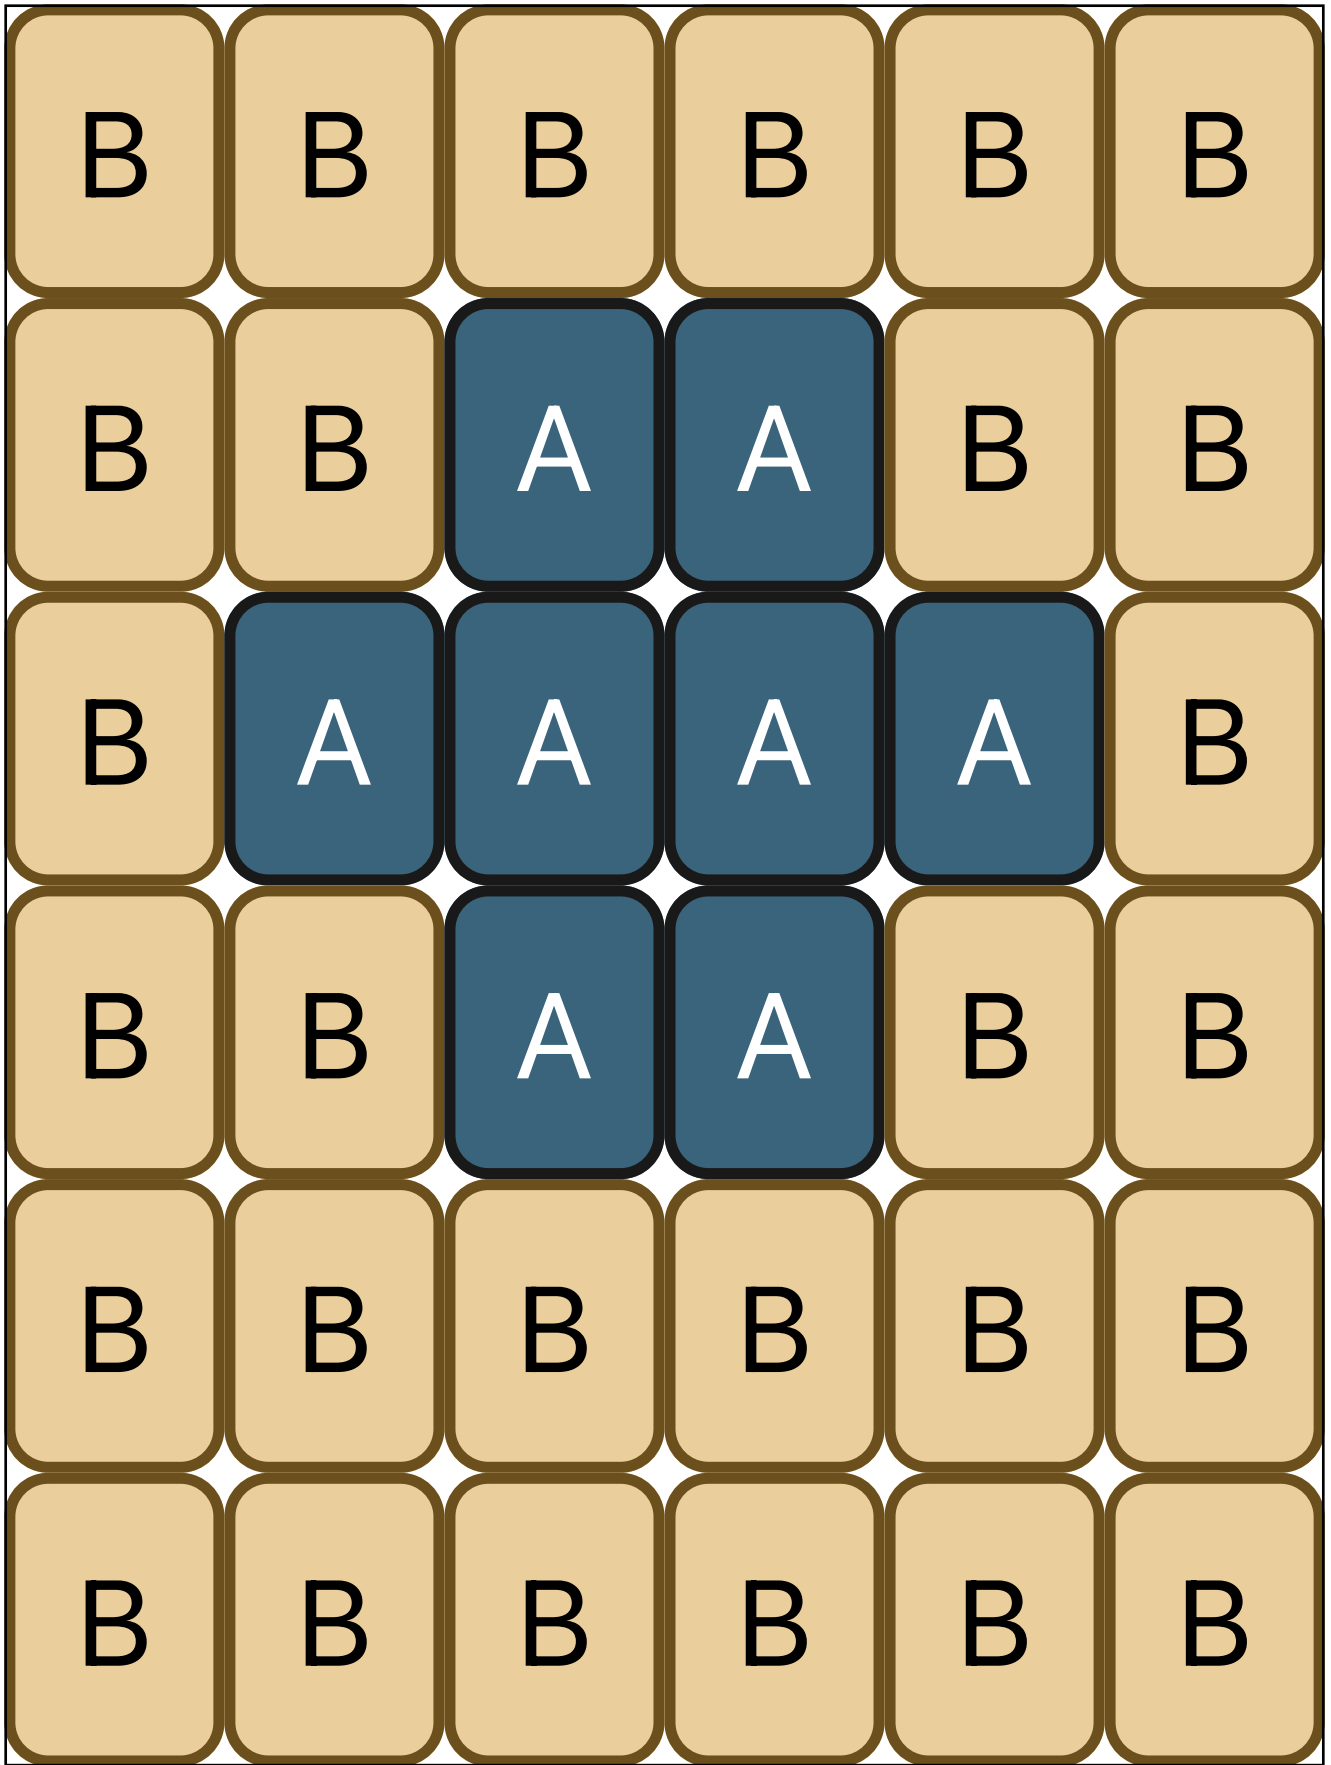

Clover

Type: Loom

Width: 6

Height: 35

Finished size: 0,7 x 5,6 cm

Total beads: 210

© 2025 Emmanuelle Royer

www.yulumai.org

Copyright: yulumai2025

19	B	B	B	B	B	B	19
20	B	B	B	B	B	B	20
21	B	B	B	B	B	B	21
22	B	B	B	B	B	B	22
23	B	B	A	A	B	B	23
24	B	A	A	A	A	B	24

25	B	B	A	A	B	B	25
26	B	B	B	B	B	B	26
27	B	B	B	B	B	B	27
28	B	B	B	B	B	B	28
29	B	B	B	B	B	B	29
30	B	B	A	A	B	B	30

31	B	A	A	A	A	B	31
32	B	B	A	A	B	B	32
33	B	B	B	B	B	B	33
34	B	B	B	B	B	B	34
35	B	B	B	B	B	B	35

Word Chart

Row 1 (L) (6)B
Row 2 (L) (2)B, (2)A, (2)B
Row 3 (L) (1)B, (4)A, (1)B
Row 4 (L) (2)B, (2)A, (2)B
Row 5 (L) (6)B
Row 6 (L) (6)B
Row 7 (L) (6)B
Row 8 (L) (6)B
Row 9 (L) (2)B, (2)A, (2)B
Row 10 (L) (1)B, (4)A, (1)B
Row 11 (L) (2)B, (2)A, (2)B
Row 12 (L) (6)B
Row 13 (L) (6)B
Row 14 (L) (6)B
Row 15 (L) (6)B
Row 16 (L) (2)B, (2)A, (2)B
Row 17 (L) (1)B, (4)A, (1)B
Row 18 (L) (2)B, (2)A, (2)B
Row 19 (L) (6)B
Row 20 (L) (6)B
Row 21 (L) (6)B
Row 22 (L) (6)B
Row 23 (L) (2)B, (2)A, (2)B
Row 24 (L) (1)B, (4)A, (1)B
Row 25 (L) (2)B, (2)A, (2)B
Row 26 (L) (6)B
Row 27 (L) (6)B
Row 28 (L) (6)B
Row 29 (L) (6)B
Row 30 (L) (2)B, (2)A, (2)B
Row 31 (L) (1)B, (4)A, (1)B
Row 32 (L) (2)B, (2)A, (2)B
Row 33 (L) (6)B
Row 34 (L) (6)B
Row 35 (L) (6)B