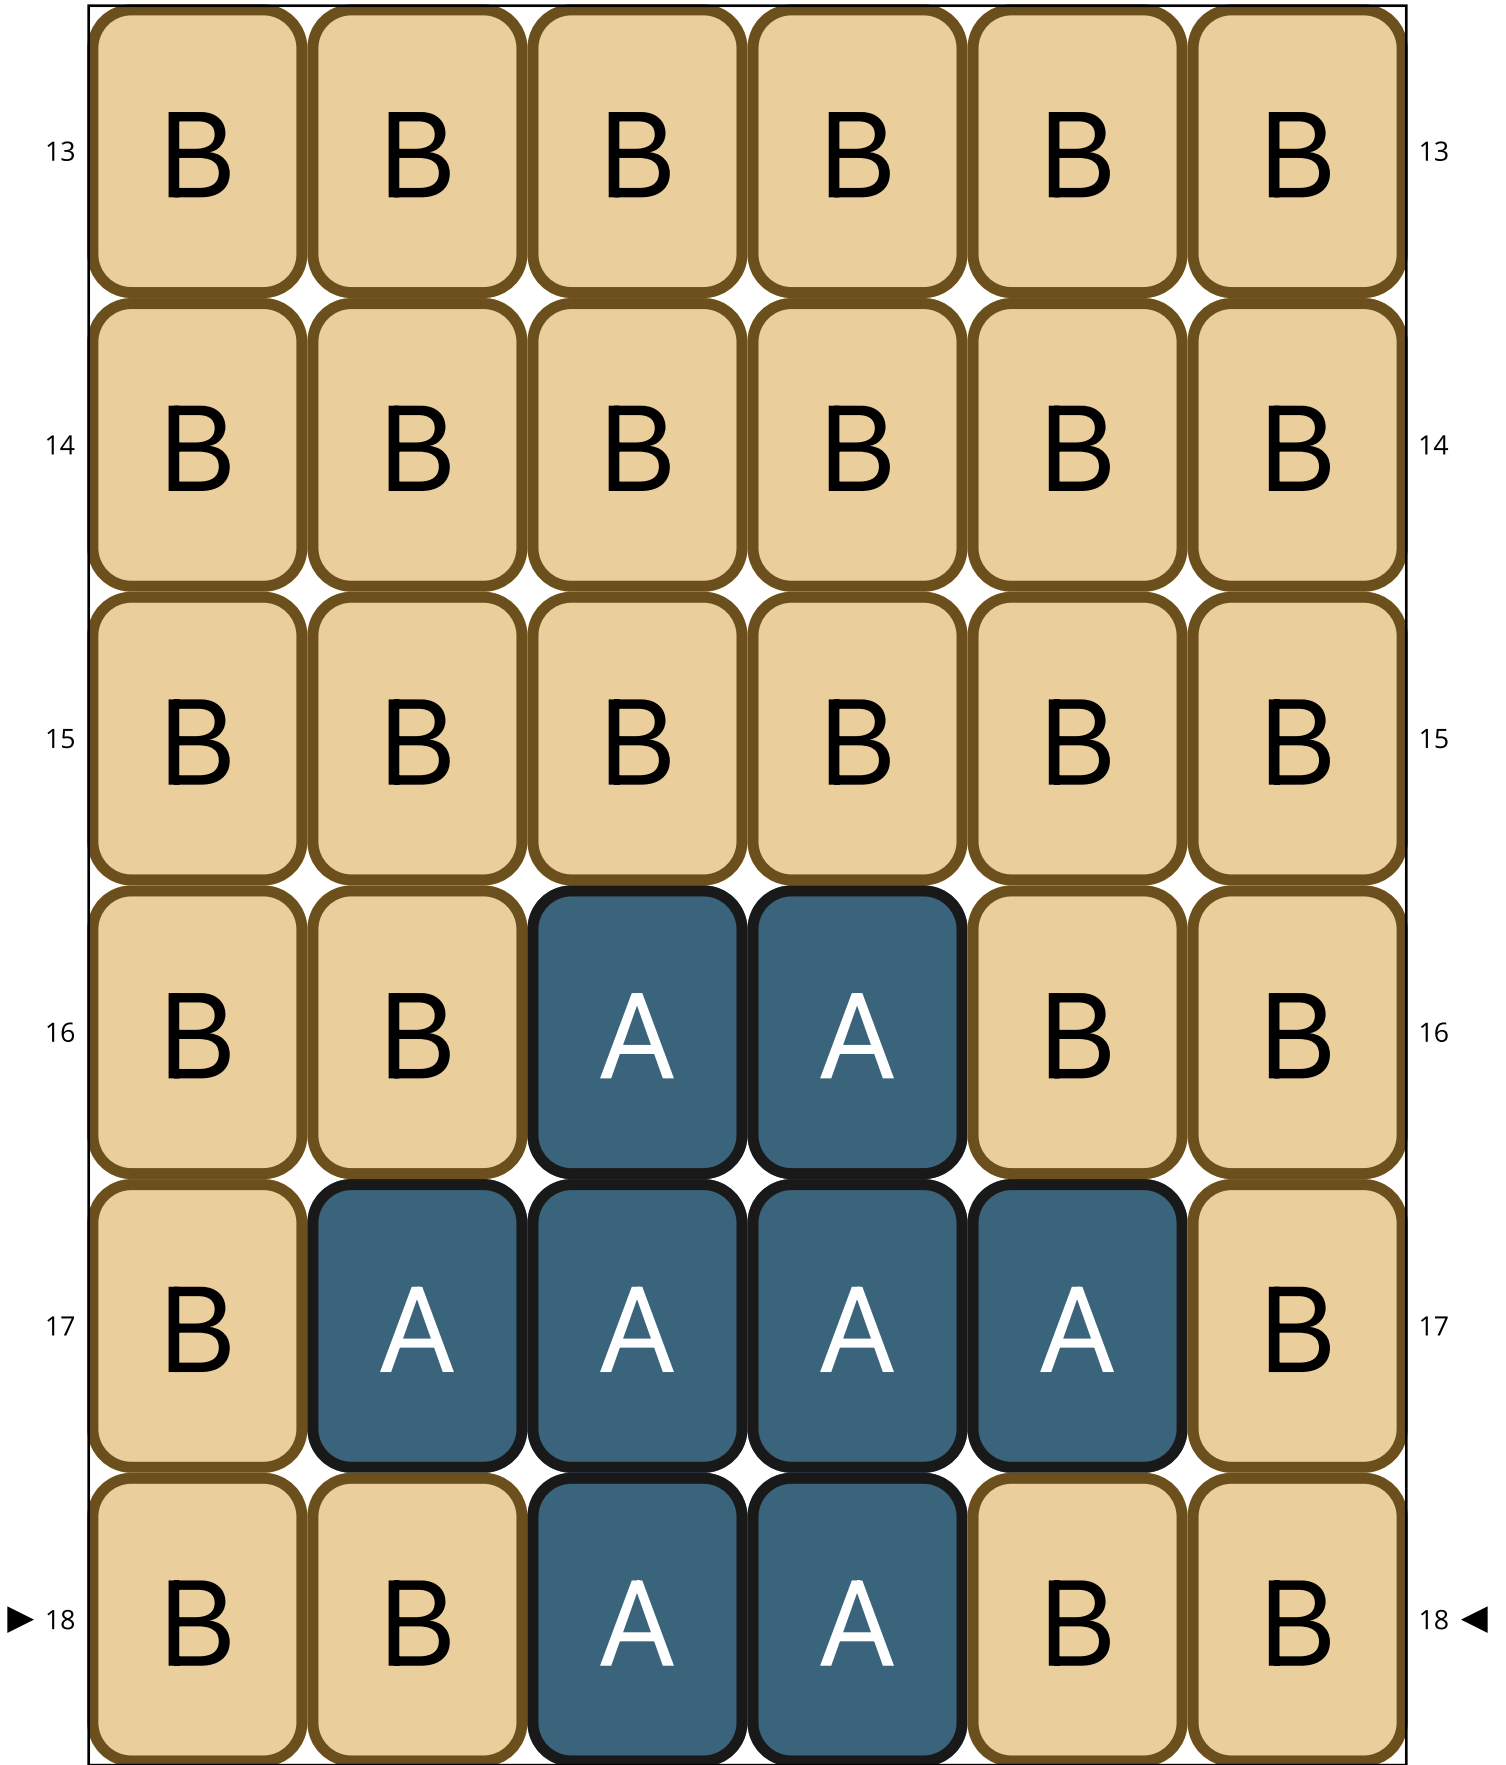

Clover

Type: Loom

Width: 6

Height: 35

Finished size: 0,7 x 5,6 cm

Total beads: 210

© 2025 Emmanuelle Royer

www.yulumai.org

Copyright: yulumai2025

19	B	B	B	B	B	B	19
20	B	B	B	B	B	B	20
21	B	B	B	B	B	B	21
22	B	B	B	B	B	B	22
23	B	B	A	A	B	B	23
24	B	A	A	A	A	B	24

25	B	B	A	A	B	B	25
26	B	B	B	B	B	B	26
27	B	B	B	B	B	B	27
28	B	B	B	B	B	B	28
29	B	B	B	B	B	B	29
30	B	B	A	A	B	B	30

31	B	A	A	A	A	B	31
32	B	B	A	A	B	B	32
33	B	B	B	B	B	B	33
34	B	B	B	B	B	B	34
35	B	B	B	B	B	B	35

Word Chart

Row 1 (L) (6)B
Row 2 (L) (2)B, (2)A, (2)B
Row 3 (L) (1)B, (4)A, (1)B
Row 4 (L) (2)B, (2)A, (2)B
Row 5 (L) (6)B
Row 6 (L) (6)B
Row 7 (L) (6)B
Row 8 (L) (6)B
Row 9 (L) (2)B, (2)A, (2)B
Row 10 (L) (1)B, (4)A, (1)B
Row 11 (L) (2)B, (2)A, (2)B
Row 12 (L) (6)B
Row 13 (L) (6)B
Row 14 (L) (6)B
Row 15 (L) (6)B
Row 16 (L) (2)B, (2)A, (2)B
Row 17 (L) (1)B, (4)A, (1)B
Row 18 (L) (2)B, (2)A, (2)B
Row 19 (L) (6)B
Row 20 (L) (6)B
Row 21 (L) (6)B
Row 22 (L) (6)B
Row 23 (L) (2)B, (2)A, (2)B
Row 24 (L) (1)B, (4)A, (1)B
Row 25 (L) (2)B, (2)A, (2)B
Row 26 (L) (6)B
Row 27 (L) (6)B
Row 28 (L) (6)B
Row 29 (L) (6)B
Row 30 (L) (2)B, (2)A, (2)B
Row 31 (L) (1)B, (4)A, (1)B
Row 32 (L) (2)B, (2)A, (2)B
Row 33 (L) (6)B
Row 34 (L) (6)B
Row 35 (L) (6)B