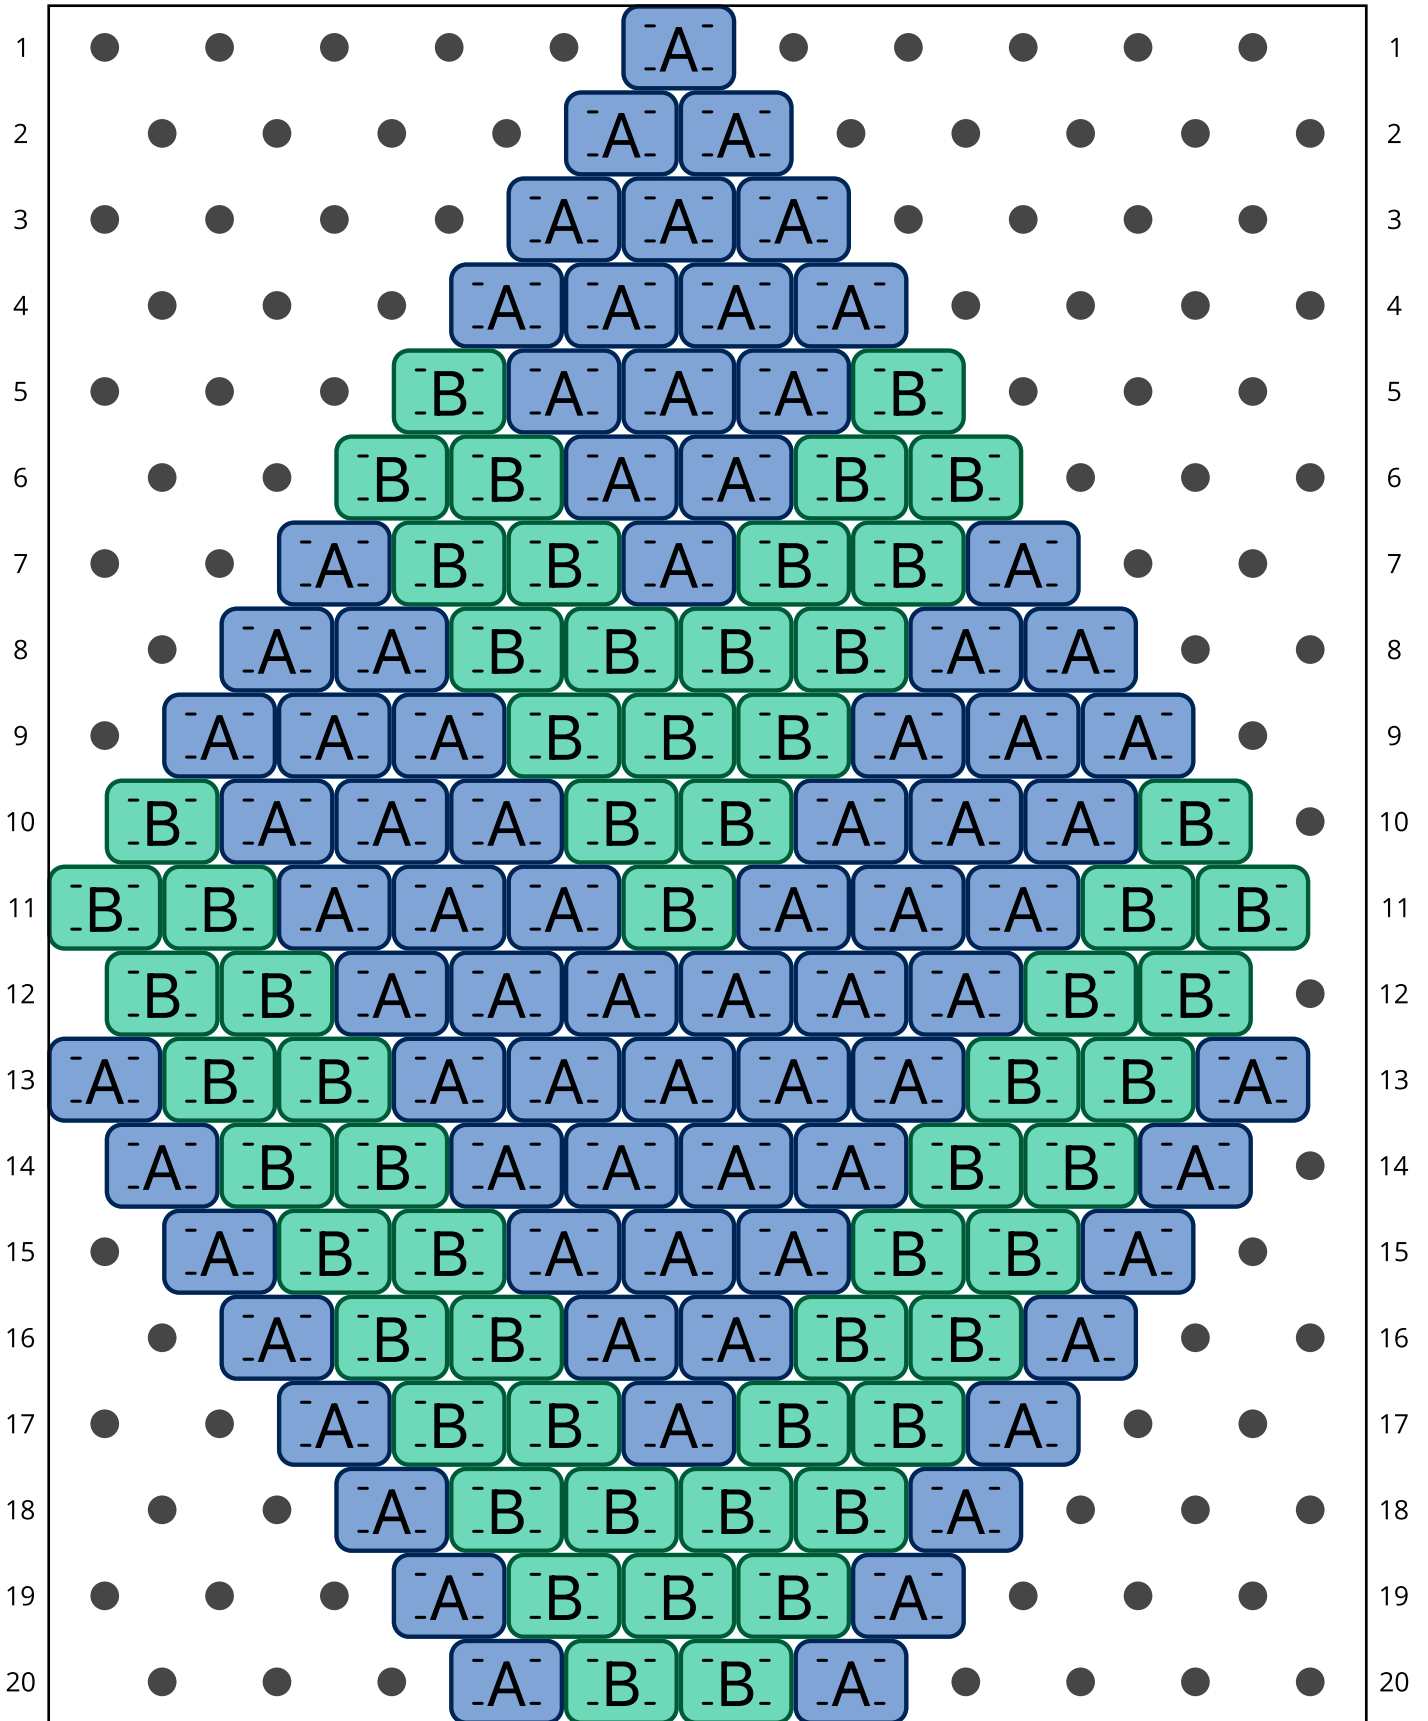

BE051 ear1 c

Type: Brick

Width: 11

Height: 23

Finished size: 1,8 x 2,8 cm

Total beads: 142

© 2025 Emmanuelle Royer

www.yulumai.org

Copyright: yulumai2025

Word Chart

Row 1 (L) (1)A

Row 2 (R) (2)A

Row 3 (L) (3)A

Row 4 (R) (4)A

Row 5 (L) (1)B, (3)A, (1)B

Row 6 (R) (2)B, (2)A, (2)B

Row 7 (L) (1)A, (2)B, (1)A, (2)B, (1)A

Row 8 (R) (2)A, (4)B, (2)A

Row 9 (L) (3)A, (3)B, (3)A

Row 10 (R) (1)B, (3)A, (2)B, (3)A, (1)B

Row 11 (L) (2)B, (3)A, (1)B, (3)A, (2)B

Row 12 (R) (2)B, (6)A, (2)B

Row 13 (L) (1)A, (2)B, (5)A, (2)B, (1)A

Row 20 (R) (1)A, (2)B, (1)A

Row 21 (L) (1)A, (1)B, (1)A

Row 22 (R) (2)A

Row 23 (L) (1)A

Miyuki Delica 11/0 (DB)

DB1811
Dusk Blue Satin
Count: 82

DB1813
Aqua Green Satin
Count: 60